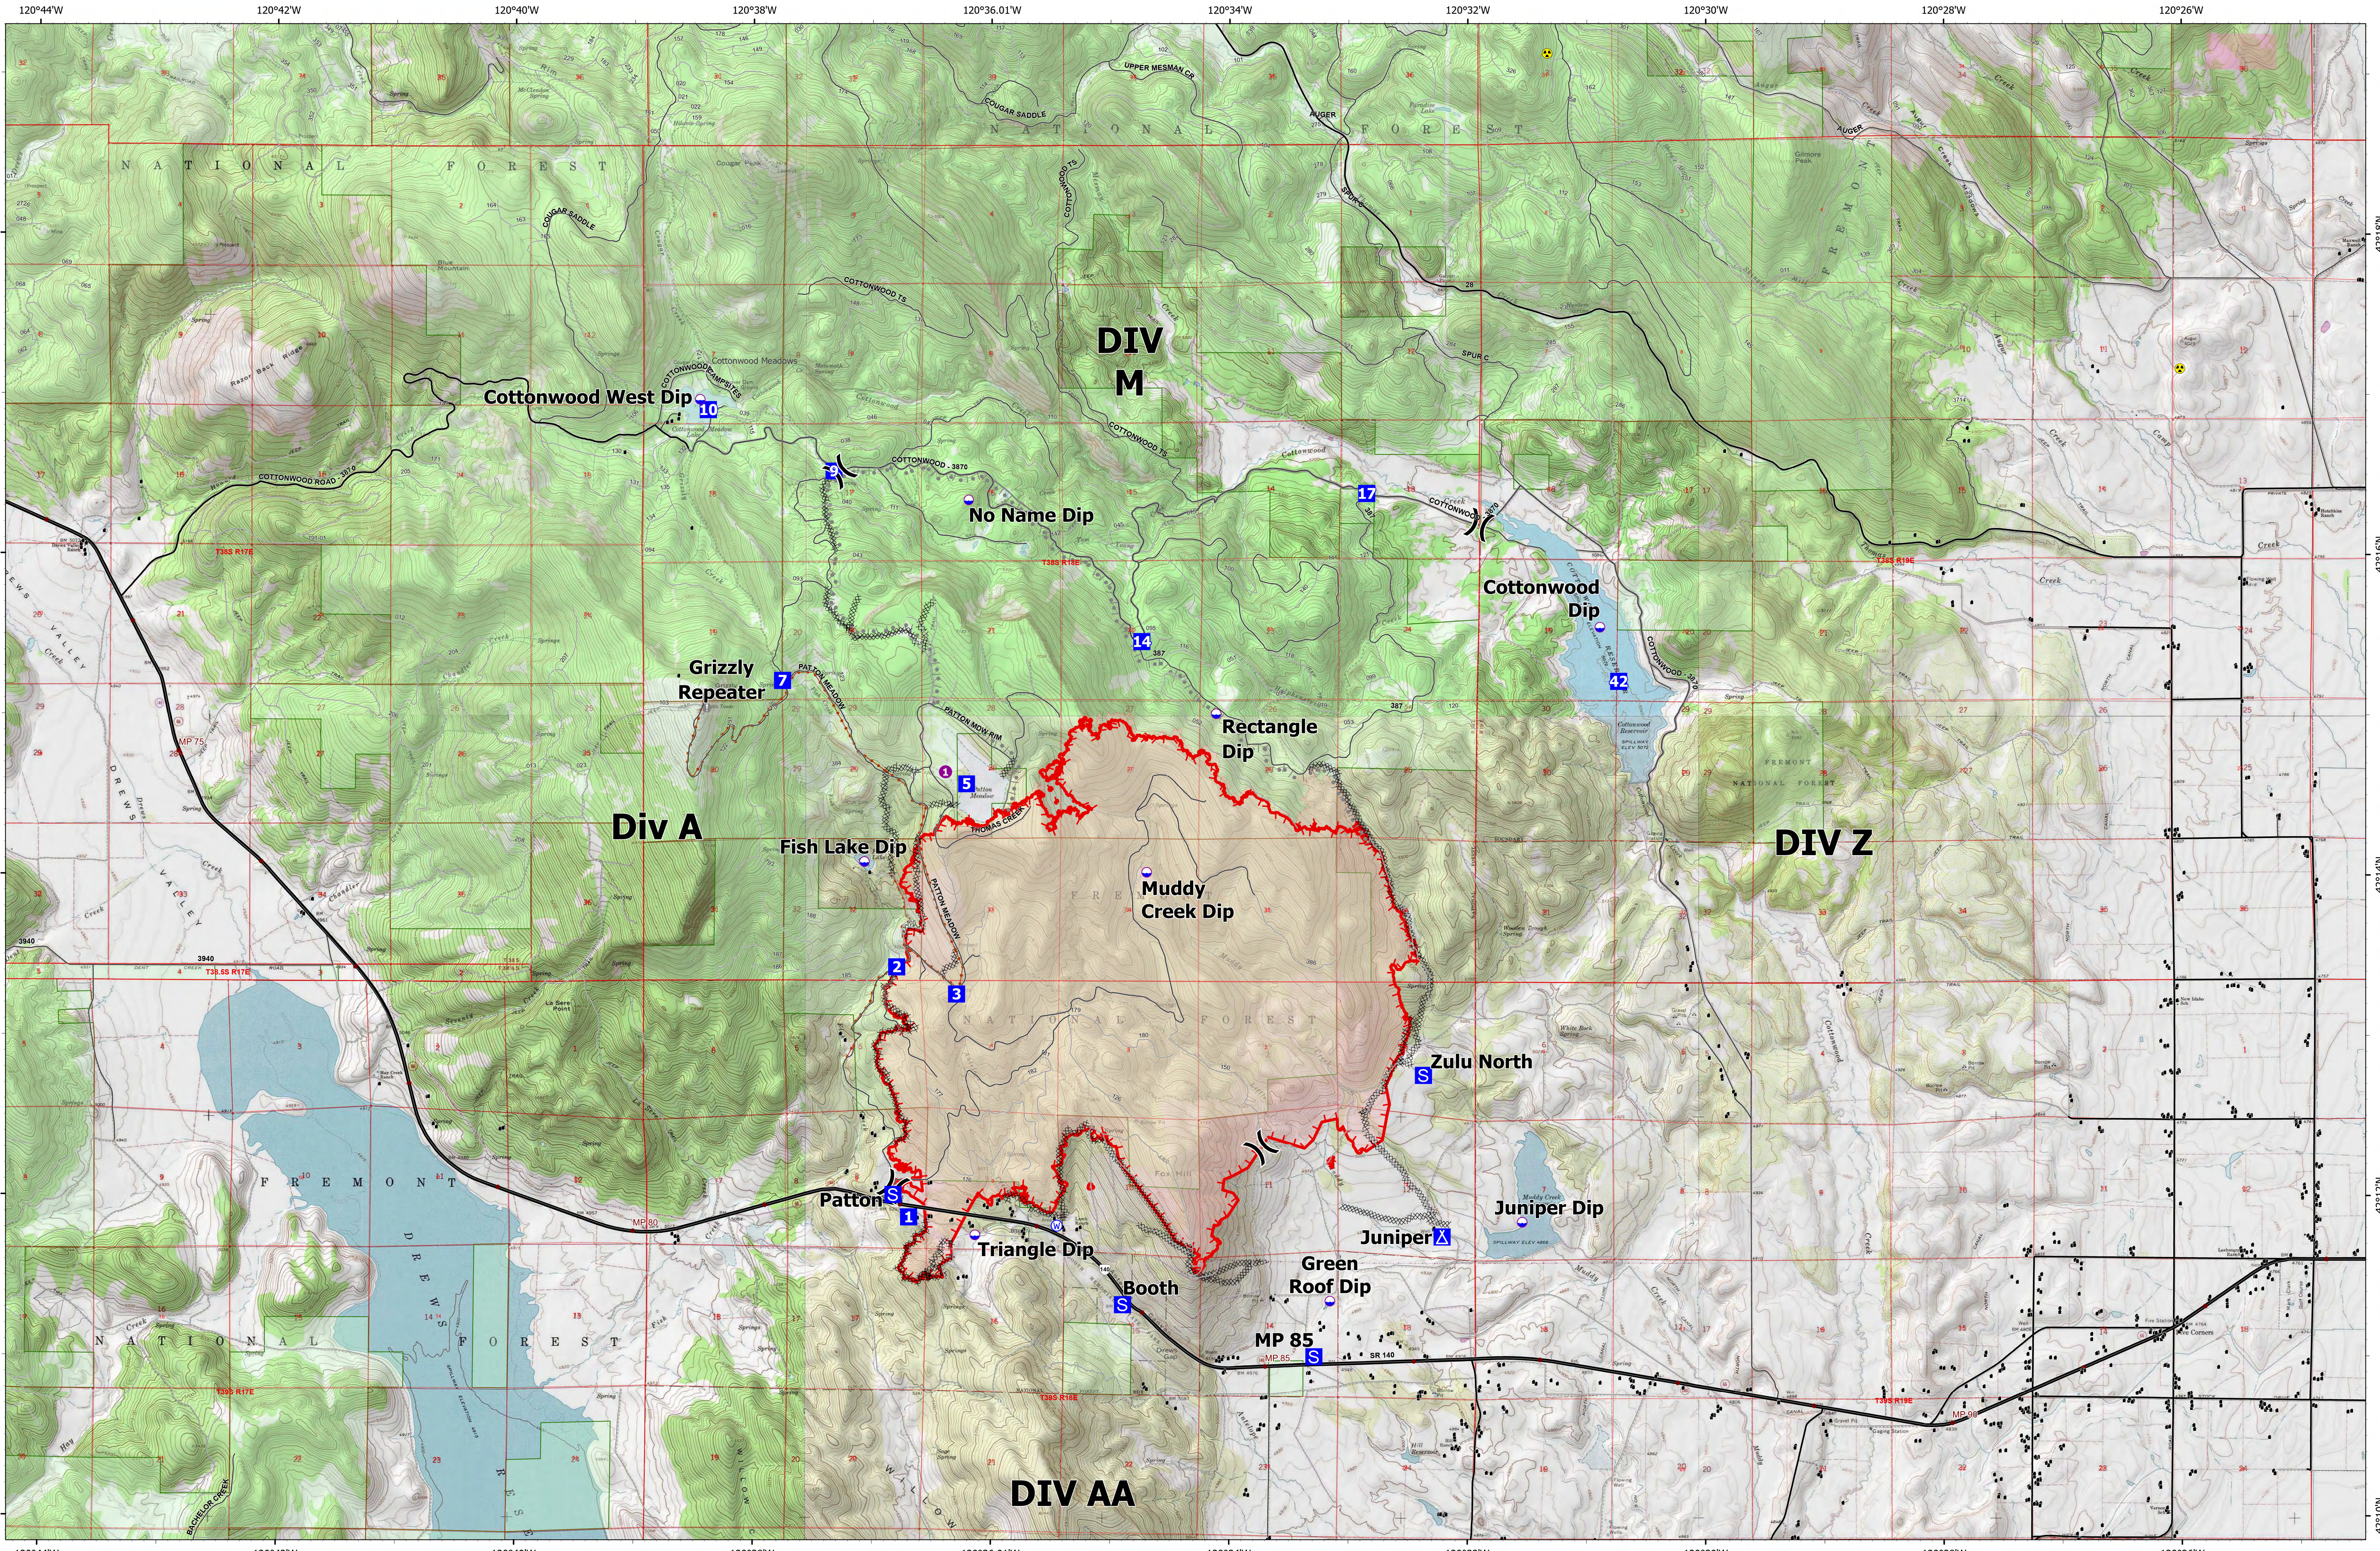

# OPS Map

# Patton Meadow

# ORFWF210419

August 18, 2021  
Day Shift

ODF Team 3 GIS  
08/18/2021 07:19  
Acres from IR

Fox Cpx: 7,326 acres at 08/17/21 @ 20:50 hrs  
Patton Meadow: 6,538 acres  
Willow Valley: 824 acres

- Fire Area
- Completed Dozer Line
- Completed Road as Line
- Planned Burnout
- Fire Edge
- Dip Site
- Helispot
- Division Break
- Drop Point
- Camp
- Staging Area
- Value at Risk
- Hazard
- Water Source
- Structures
- Oregon Department of State Lands
- Oregon Parks and Recreation Department
- US Forest Service
- State Boundary
- Buried Transmission Line

Use the camera on a mobile device