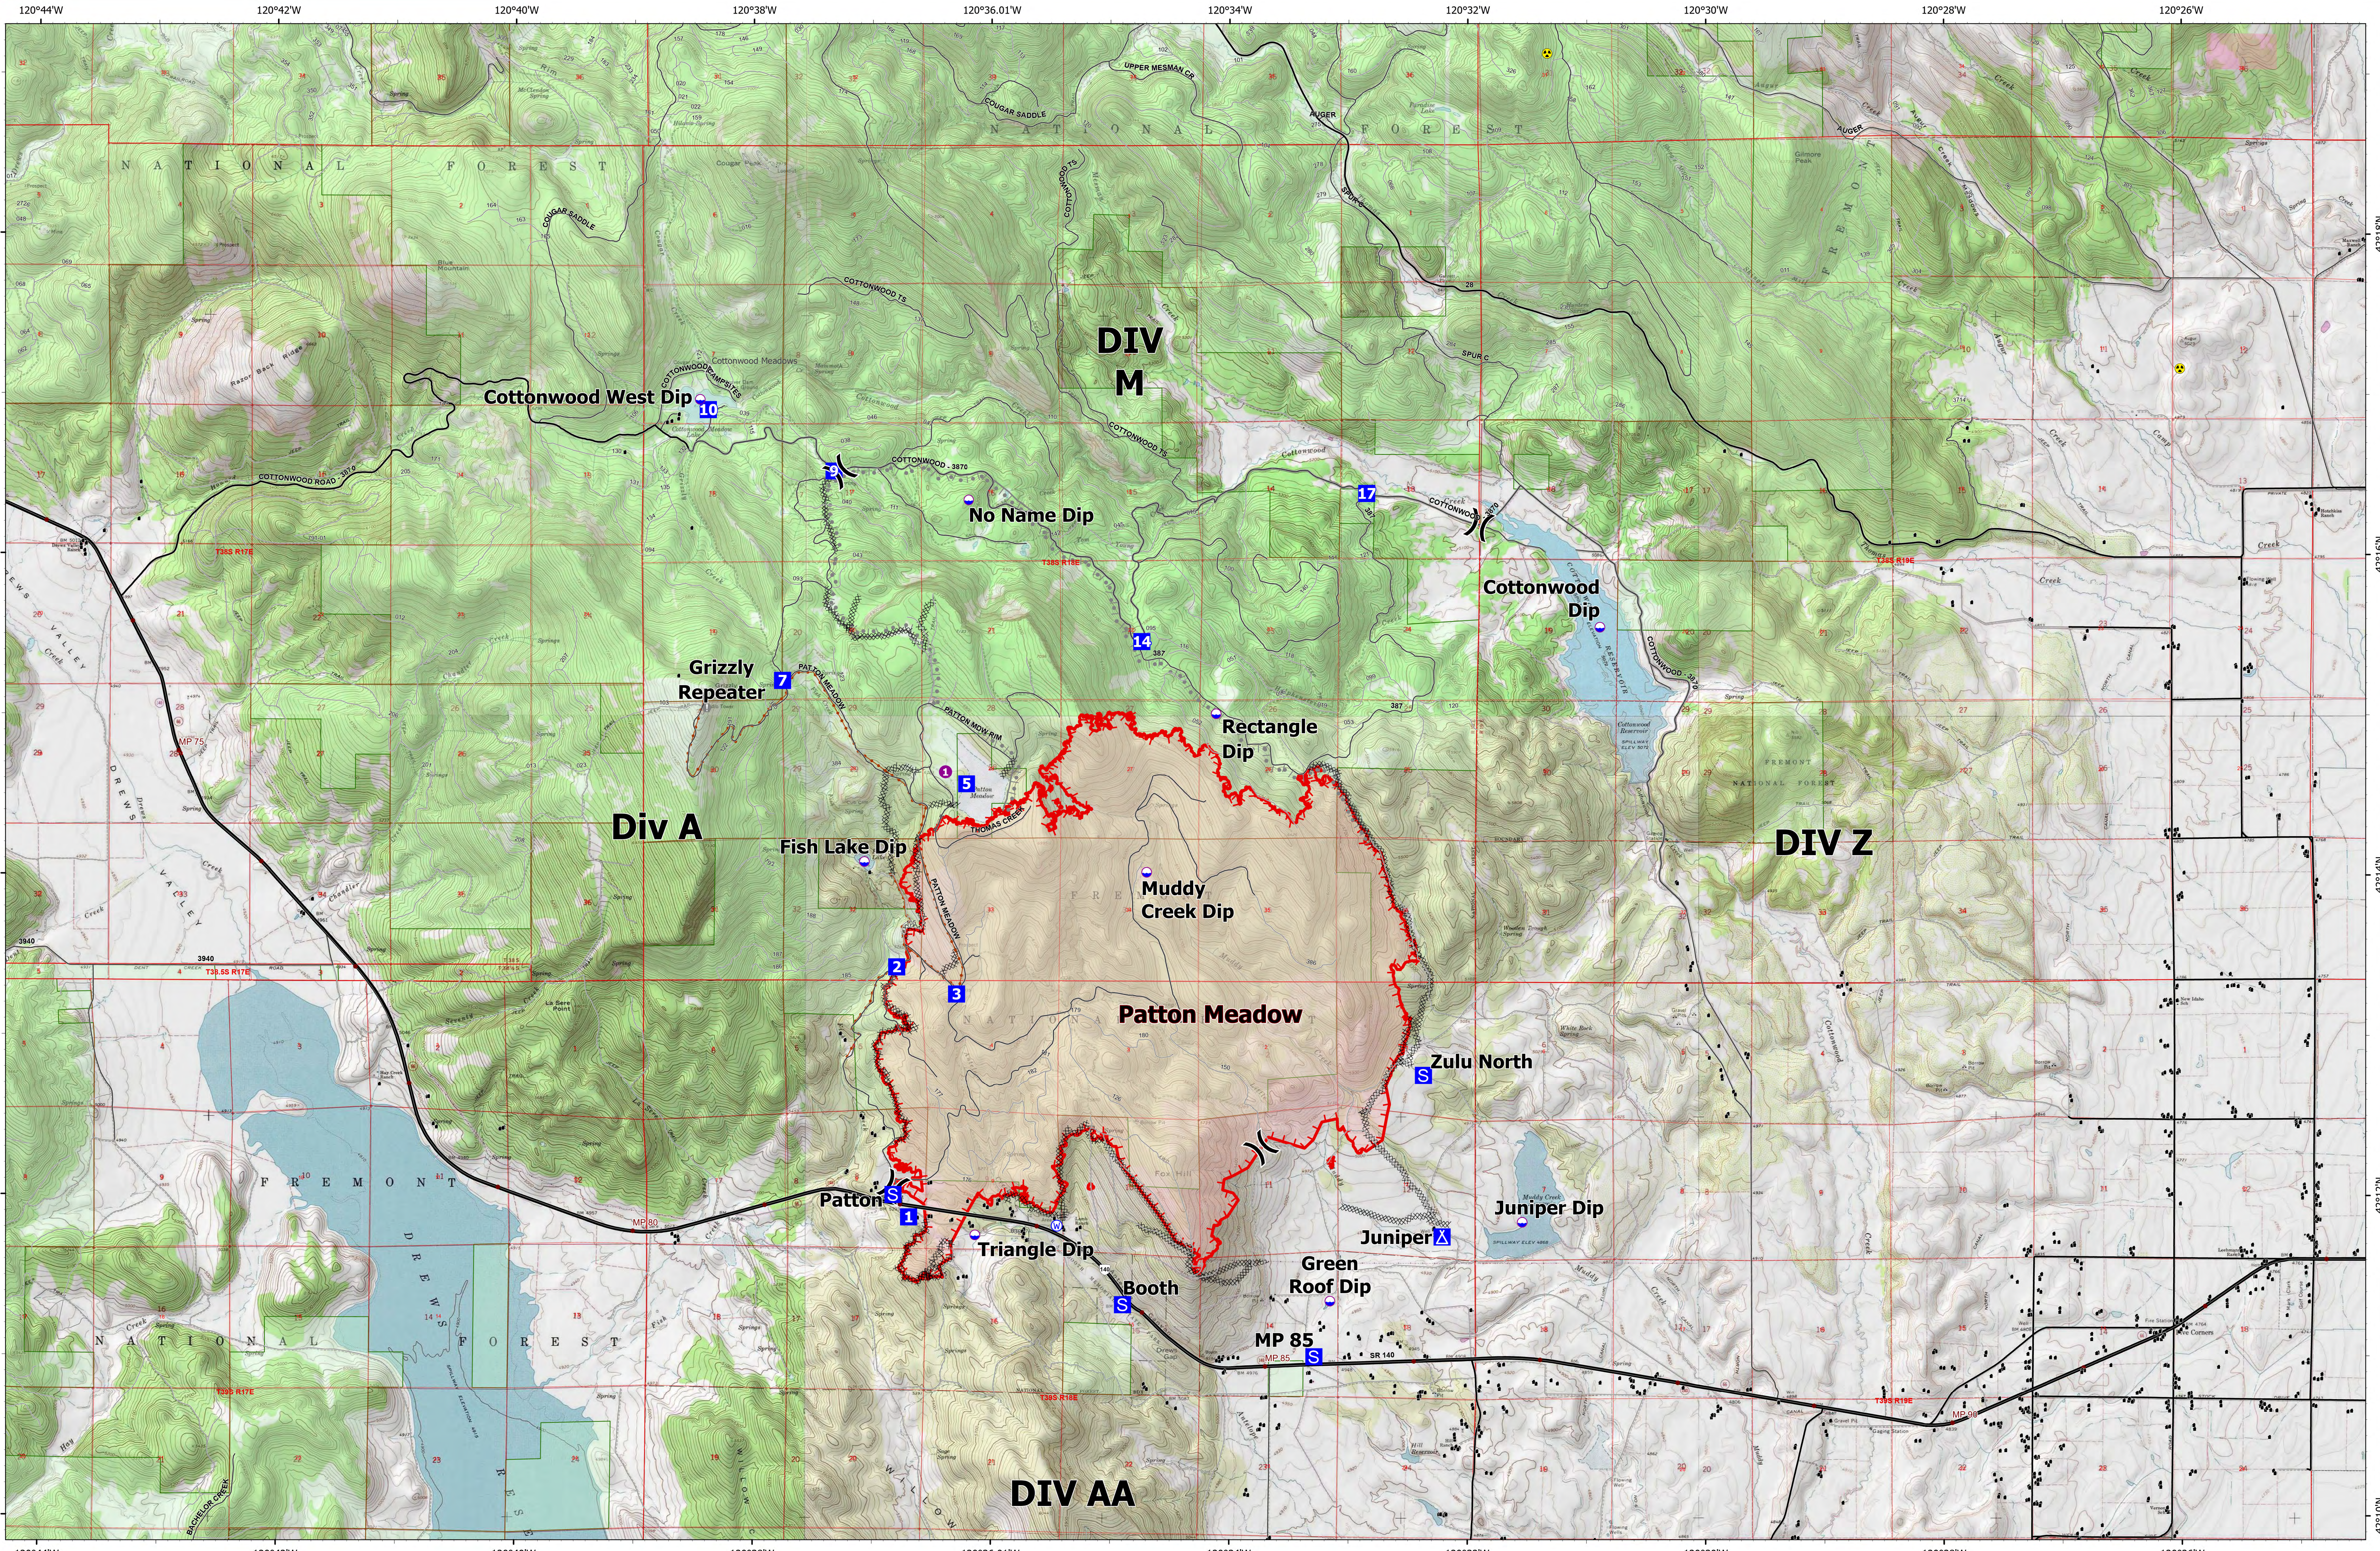

# OPS Map

# Patton Meadow

# ORFWF210419

August 18, 2021  
Night Shift

ODF Team 3 GIS  
08/18/2021 1:58  
Acres from IR

Fox Cpx: 7,326 acres at 08/17/21 @ 20:50 hrs  
Patton Meadow: 6,538 acres  
Willow Valley: 824 acres

- |                        |                |               |  |
|------------------------|----------------|---------------|--|
| Fire Area              | Dip Site       | Staging Area  | Oregon Department of State Lands       |
| Completed Dozer Line   | Helispot       | Value at Risk | Oregon Parks and Recreation Department |
| Completed Road as Line | Division Break | Hazard        | US Forest Service                      |
| Planned Burnout        | Drop Point     | Water Source  | State Boundary                         |
| Fire Edge              | Camp           | Structures    | Buried Transmission Line               |