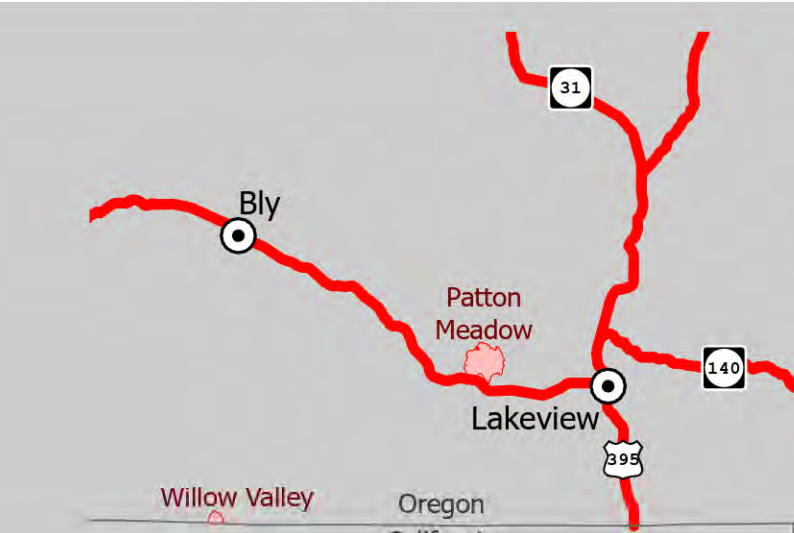

Progression Map

Patton Meadow ORFWF210419

August 18, 2021

August 18, 2021

ORFWF210419

Patton Meadow

Progression

ODF Team 3 GIS
08/18/2021 12:18
Acres from IR

Fox Cpx: 7,326 acres at 08/17/21 @ 20:50 hrs
Patton Meadow: 6,538 acres
Willow Valley: 824 acres

Scan to download maps

Use the camera on a mobile device