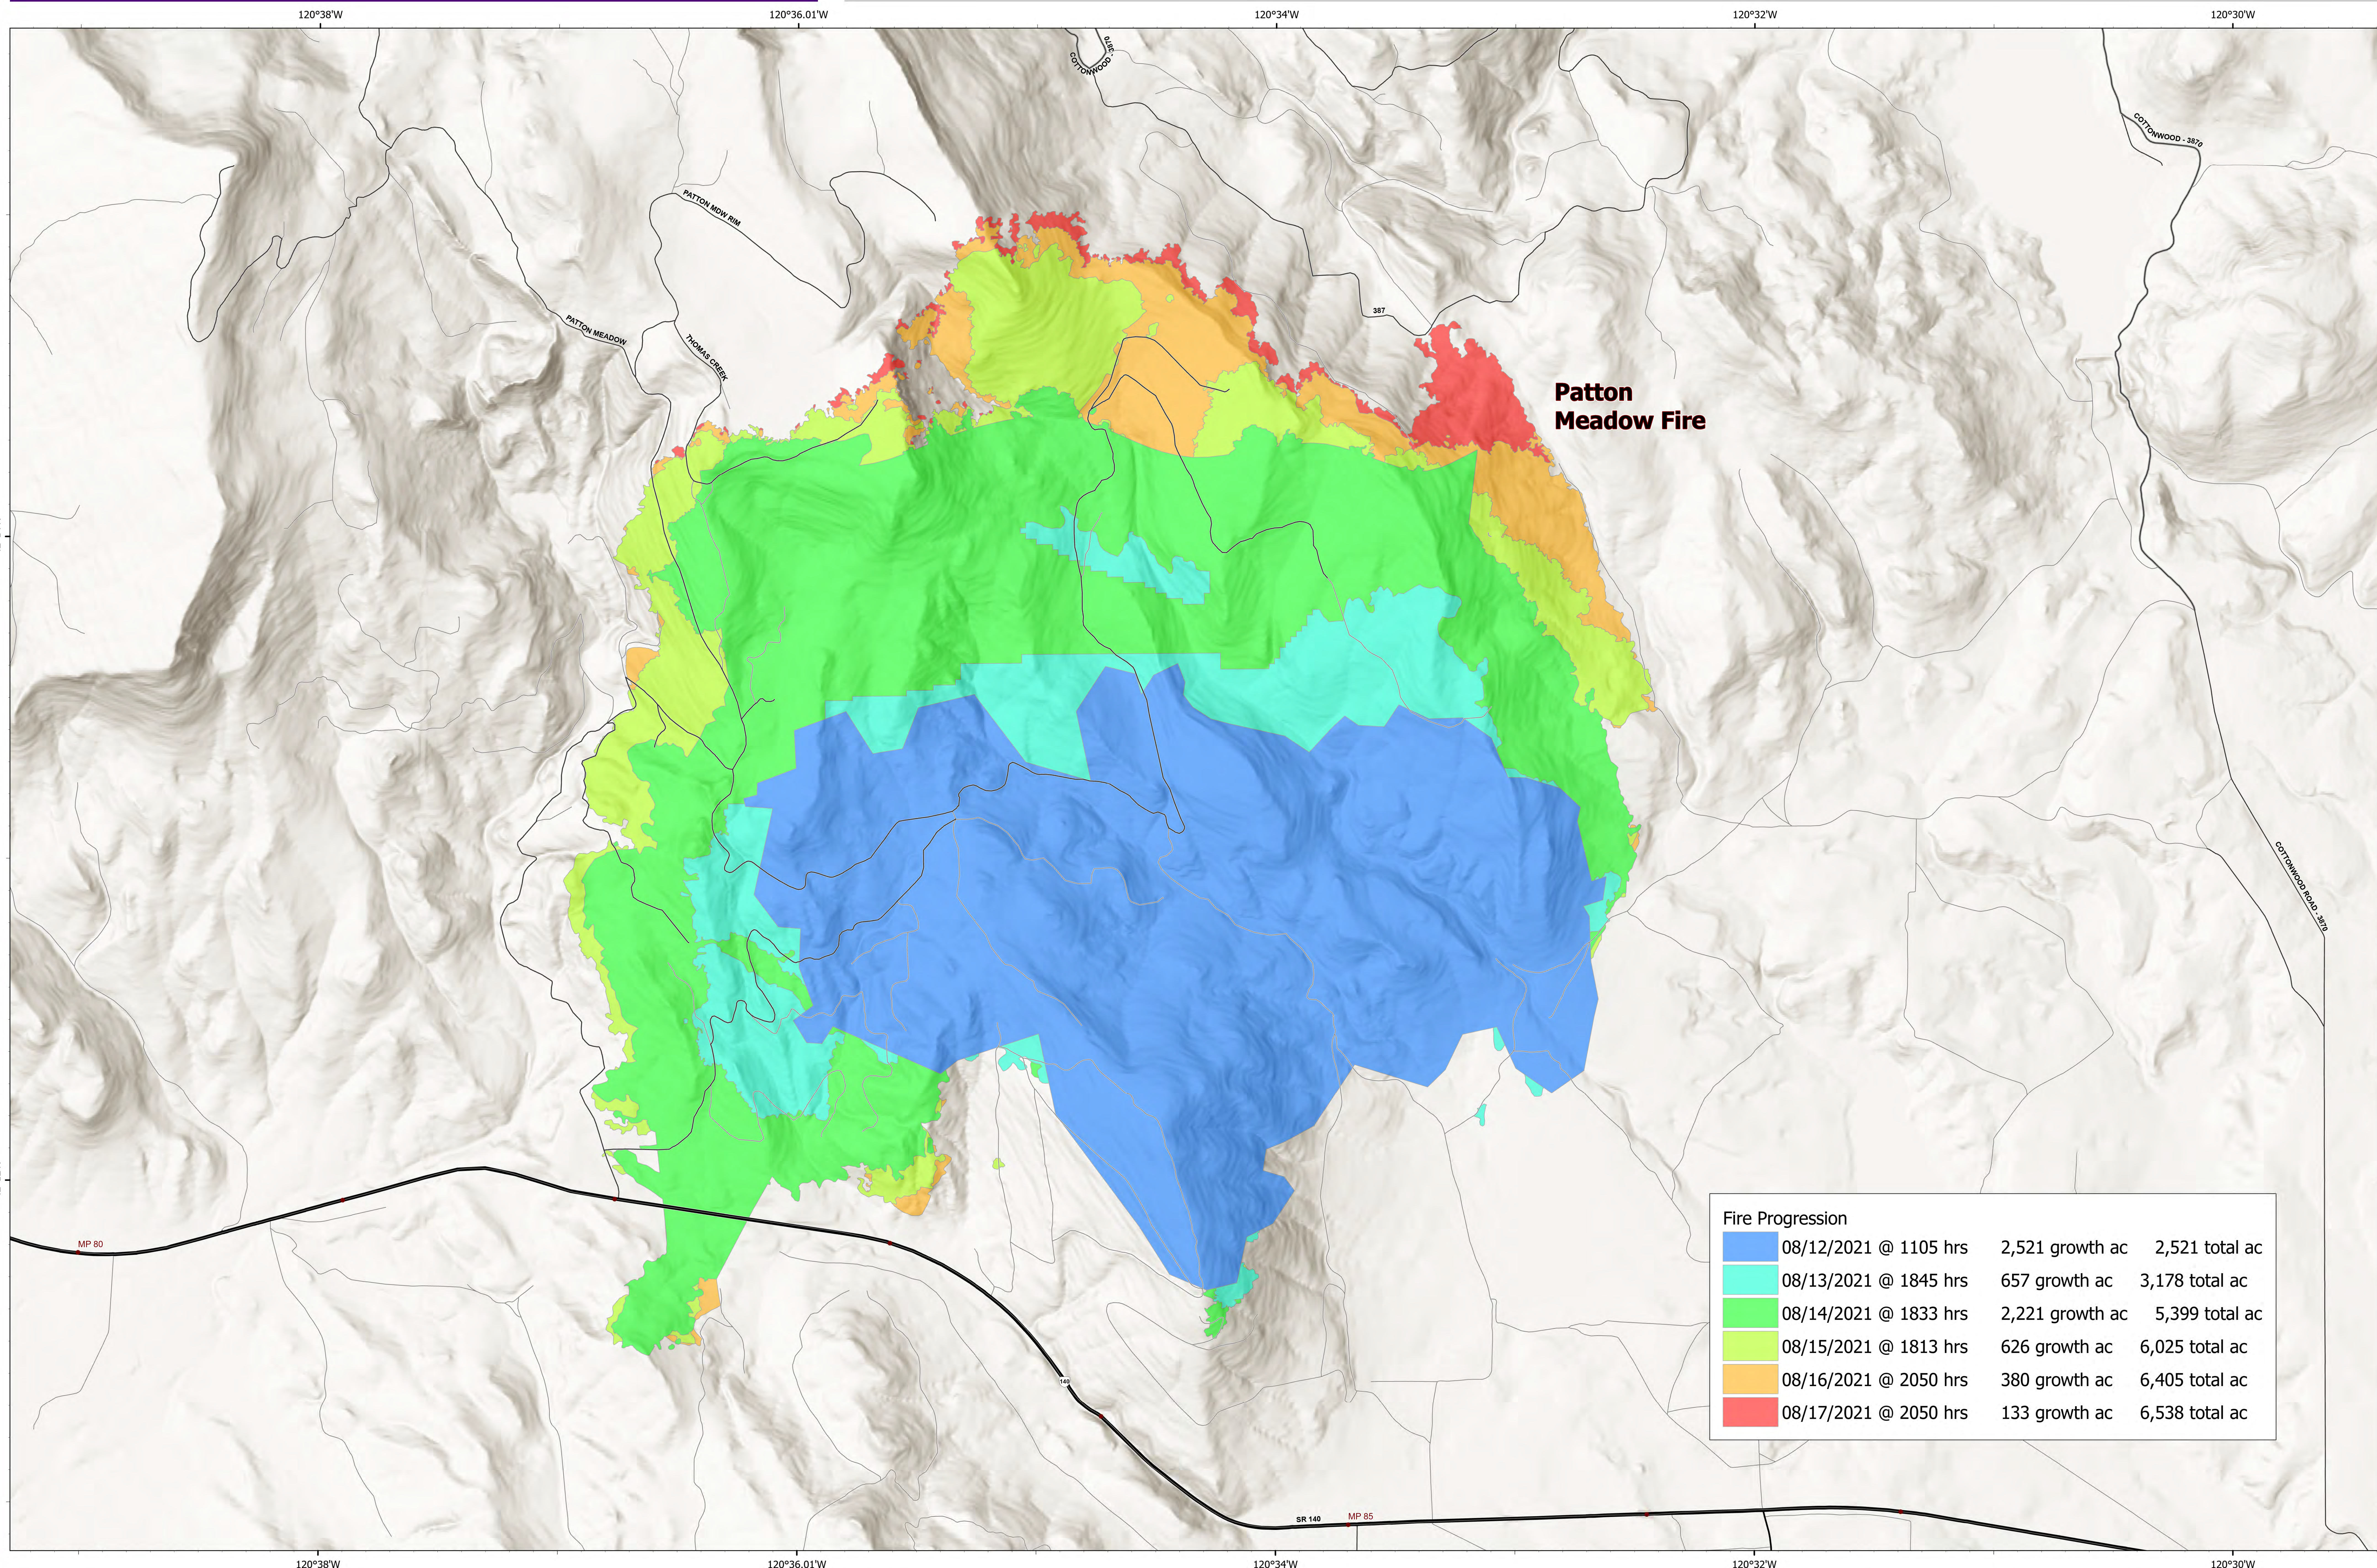

Progression Map

Patton Meadow ORFWF210419

August 18, 2021

August 18, 2021

ORFWF210419

Patton Meadow

Progression

ODF Team 3 GIS
08/18/2021 12:18
Acres from IR

Fox Cpx: 7,326 acres at 08/17/21 @ 20:50 hrs
Patton Meadow: 6,538 acres
Willow Valley: 824 acres

Scan to download maps

Use the camera on a mobile device