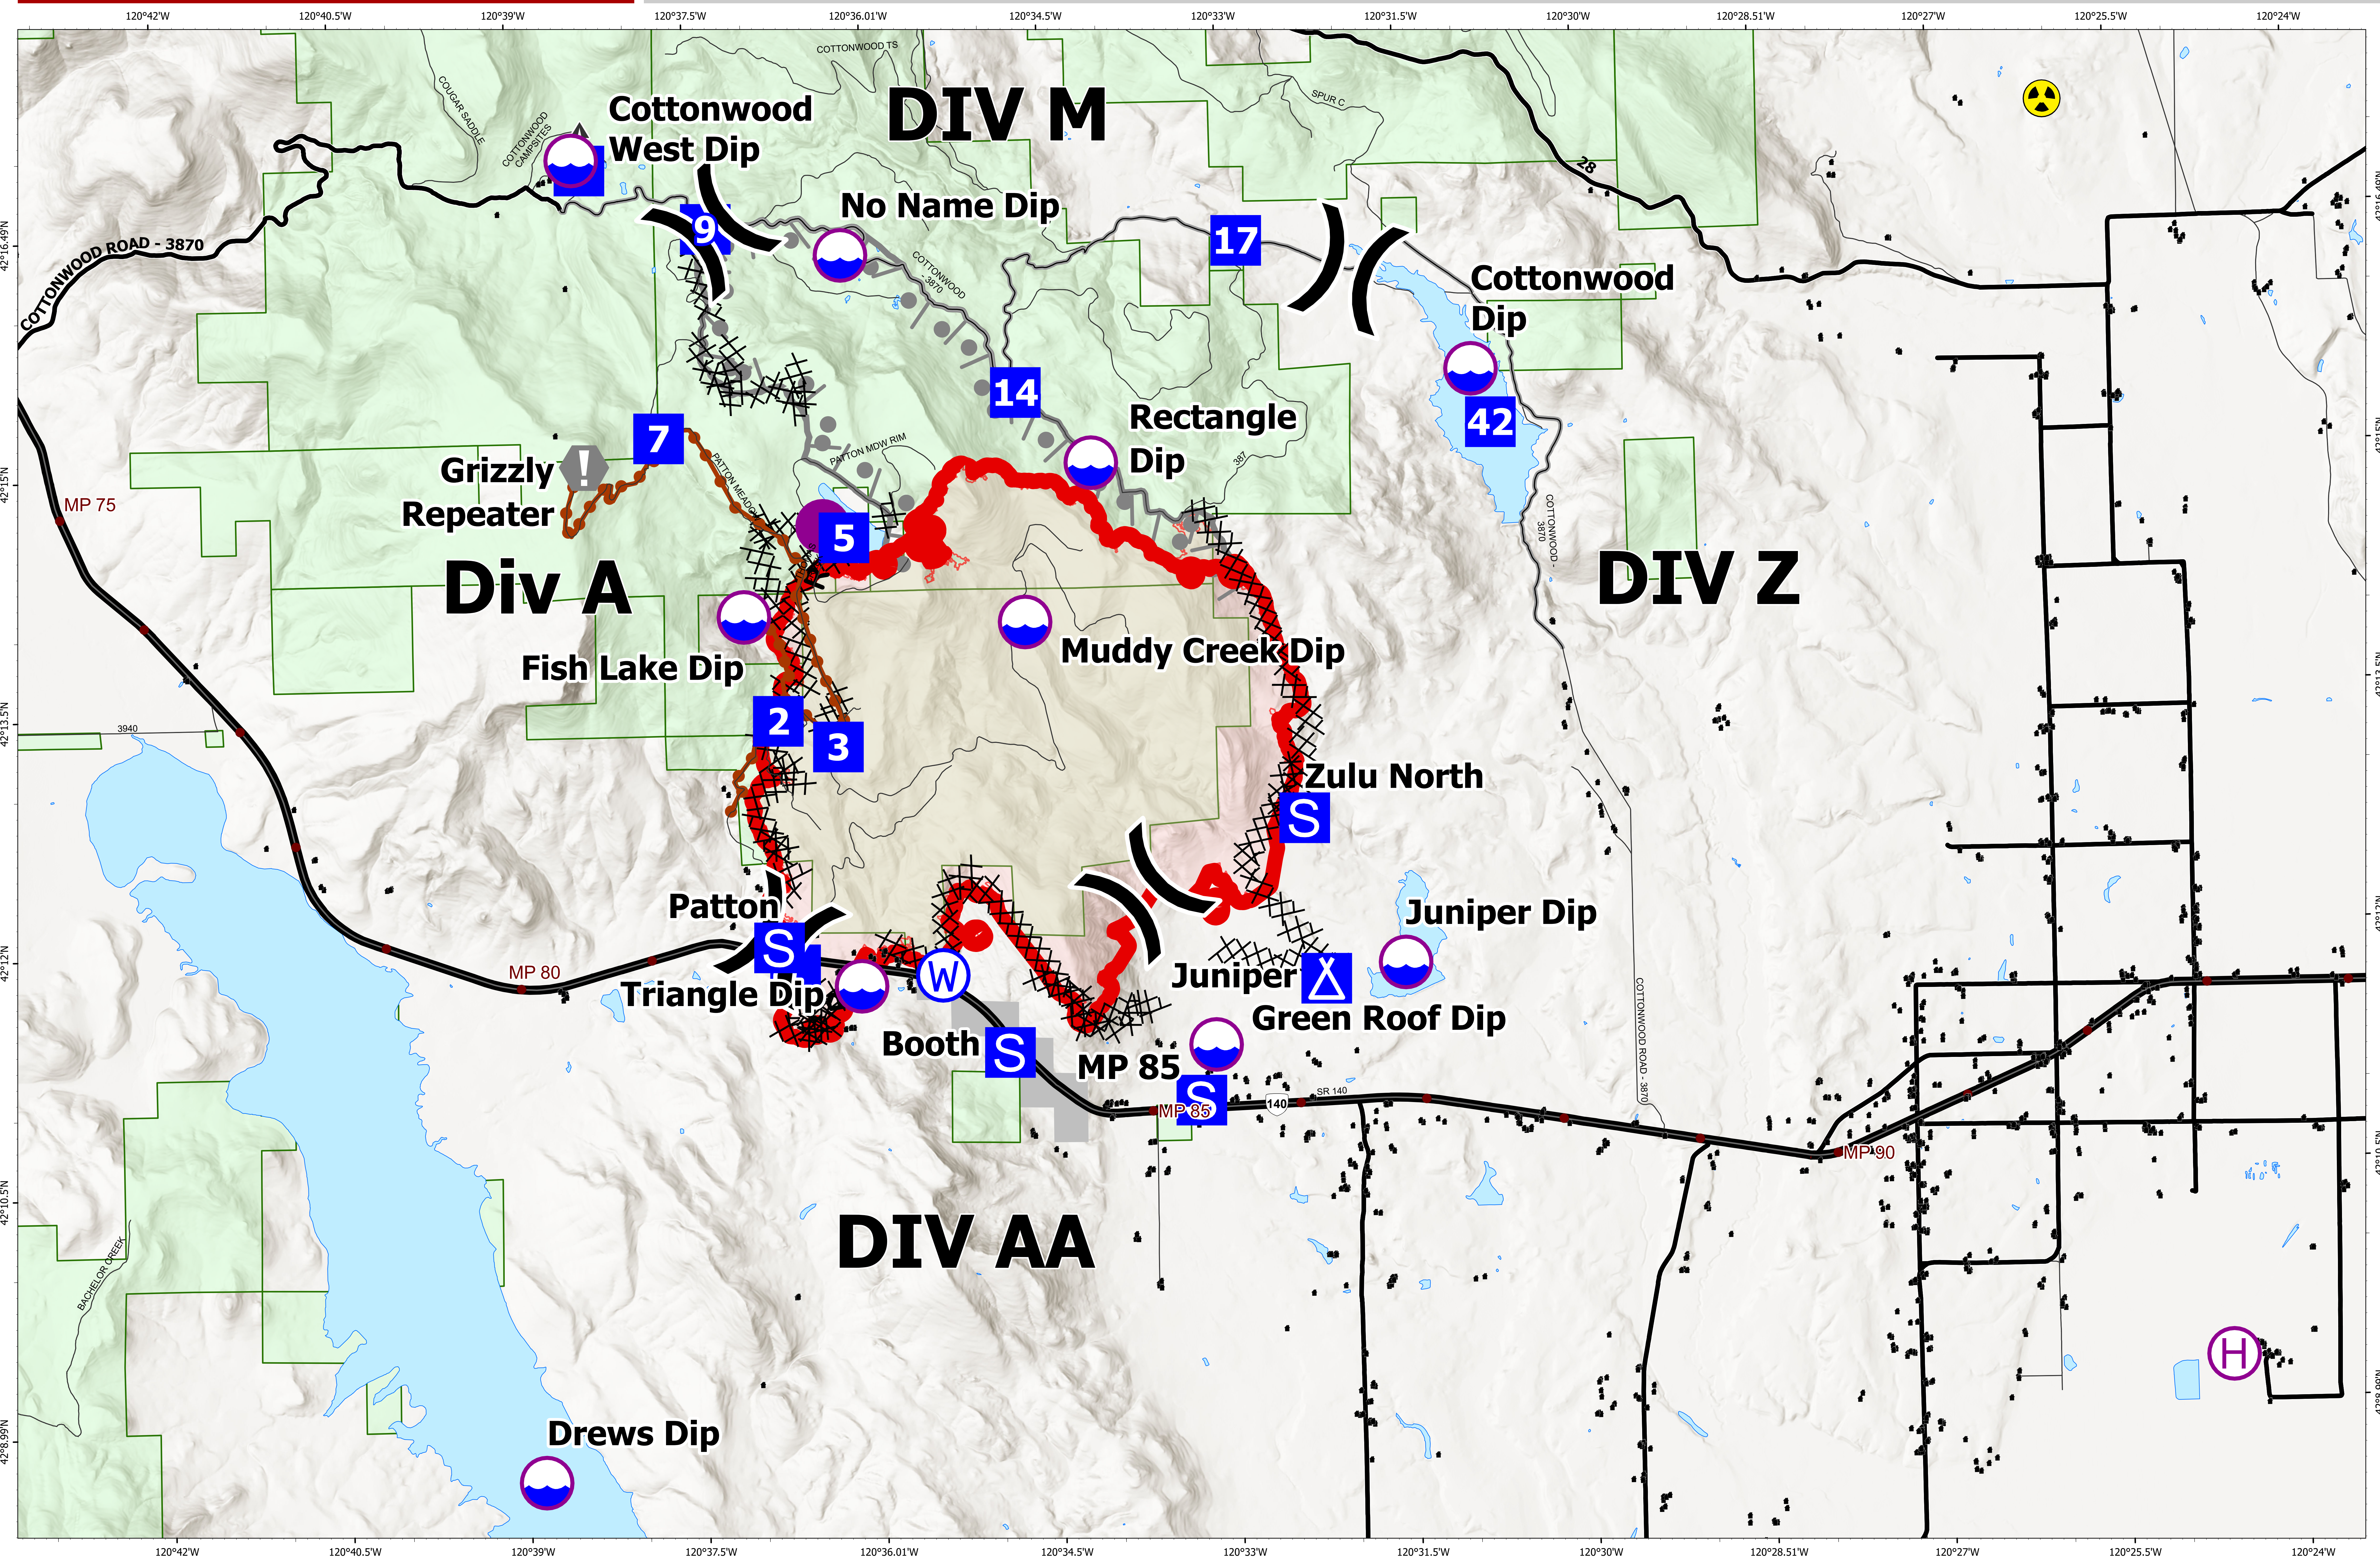

Briefing Map

Patton Meadow

ORFWF210419

August 18, 2021
Day Shift

ODF Team 3 GIS
08/18/2021 0709
Acres from IR
North American 1983 Datum, Lat/Long Grid

Fox Cpx: 7,326 acres at 08/17/21 @ 20:50 hrs
Patton Meadow: 6,538 acres
Willow Valley: 824 acres

- Fire Area
- - - Completed Dozer Line
- - - Completed Road as Line
- - - Planned Burnout
- - - Fire Edge
- Dip Site
- Helispot
- H Helibase
- X Division Break
- Drop Point
- A Camp
- S Staging Area
- ! Value at Risk
- ☠ Hazard
- W Water Source
- Structures
- Interstate; Highway
- Paved
- All weather
- Mainline Rd
- - - State Boundary
- - - Buried Transmission Line

Use the camera on a mobile device