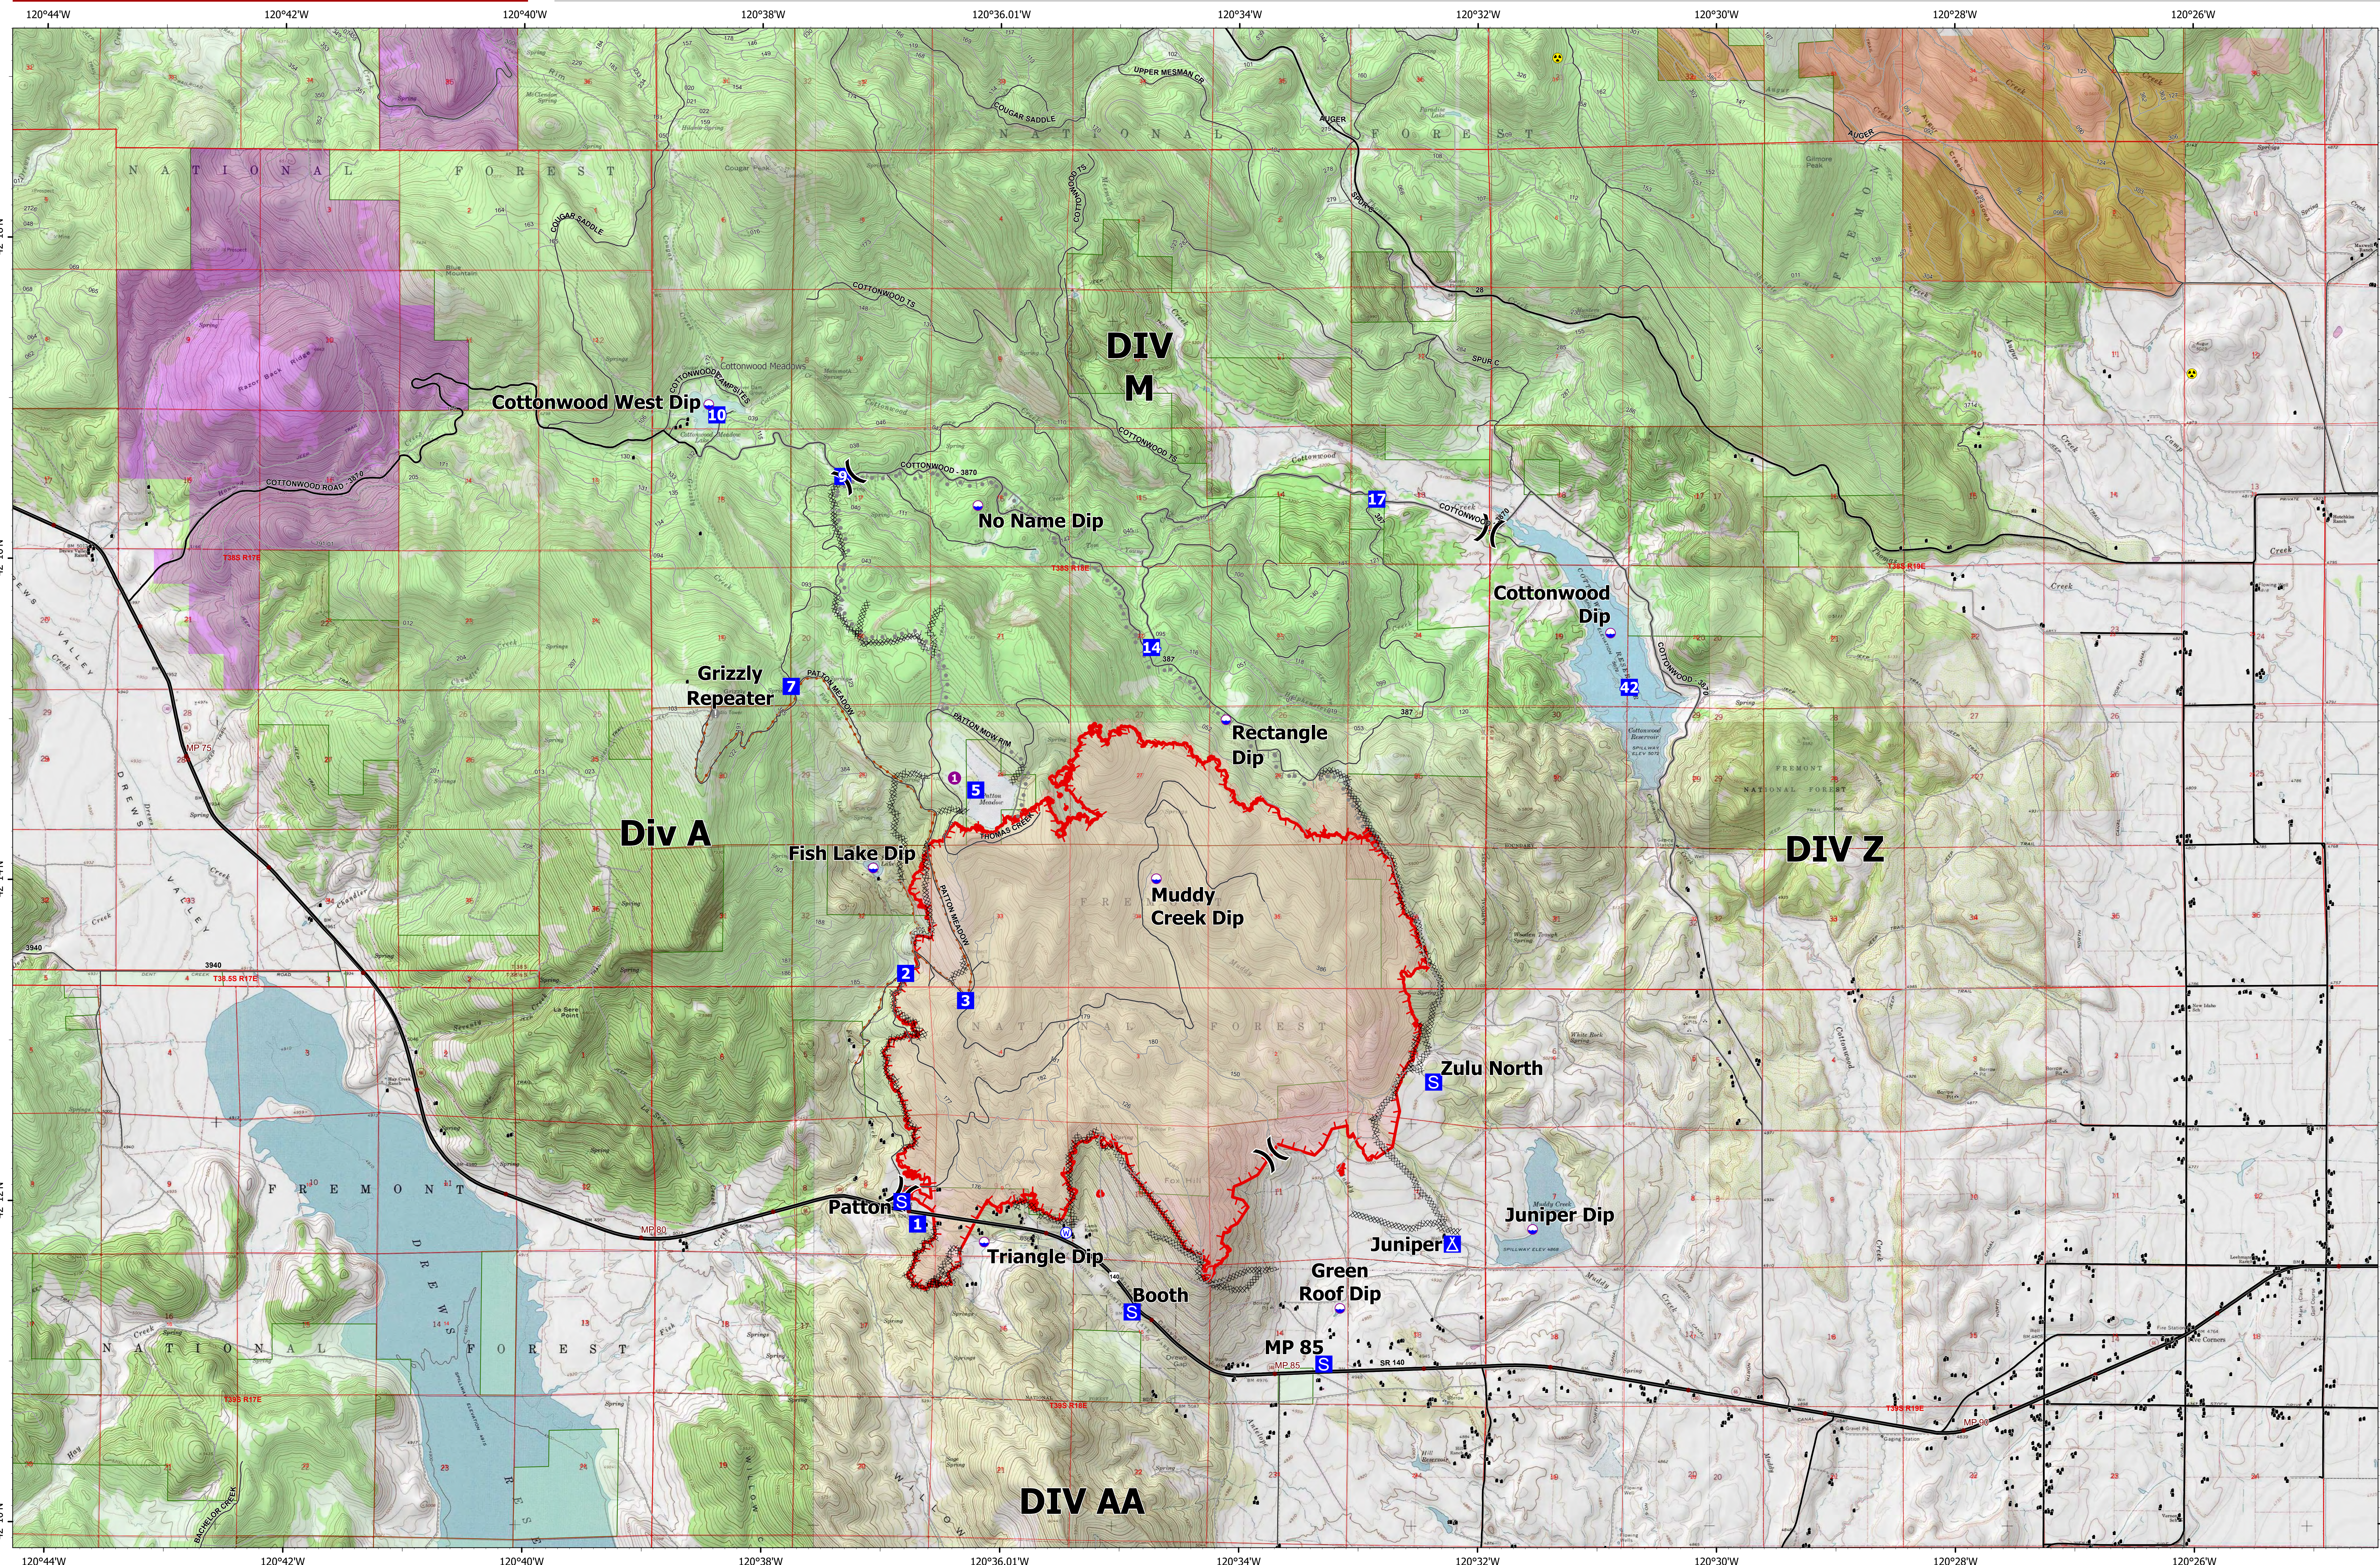

OPS Map

Patton Meadow

ORFWF210419

August 18, 2021
Day Shift

0 0.5 1 2 Miles

ODF Team 3 GIS
08/18/2021 07:15
Acres from IR

Fox Cpx: 7,326 acres at 08/17/21 @ 20:50 hrs
Patton Meadow: 6,538 acres
Willow Valley: 824 acres

- Fire Area
- Completed Dozer Line
- Completed Road as Line
- Planned Burnout
- Fire Edge
- Dip Site
- Helispot
- Division Break
- Drop Point
- Camp
- Staging Area
- Value at Risk
- Hazard
- Water Source
- Structures
- Oregon Department of State Lands
- Oregon Parks and Recreation Department
- US Forest Service
- State Boundary
- Buried Transmission Line
- Collins Timber Company
- TRS Management