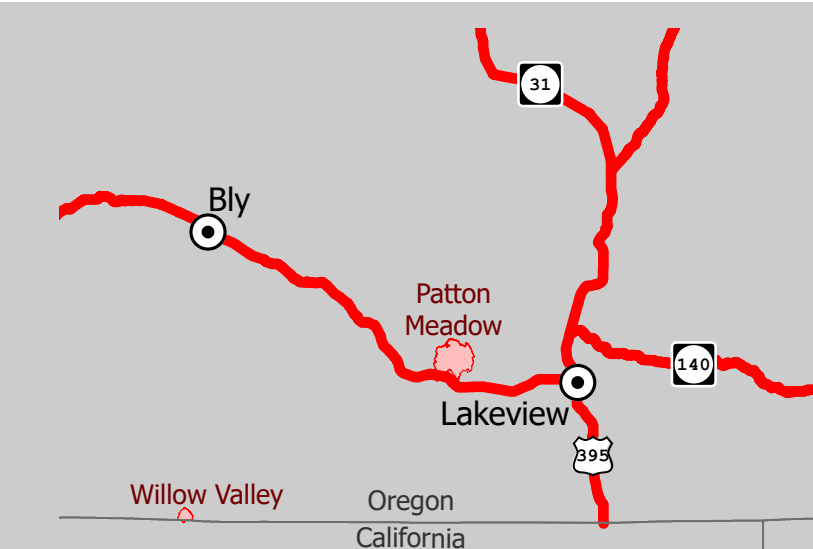

OPS Map

Patton Meadow

ORFWF210419

August 18, 2021
Day Shift

0 0.5 1 2 Miles

ODF Team 3 GIS
08/18/2021 07:15
Acres from IR

Fox Cpx: 7,326 acres at 08/17/21 @ 20:50 hrs
Patton Meadow: 6,538 acres
Willow Valley: 824 acres

- Fire Area
- Completed Dozer Line
- Completed Road as Line
- Planned Burnout
- Fire Edge
- Dip Site
- Helispot
- Division Break
- Drop Point
- Camp
- Staging Area
- Value at Risk
- Hazard
- Water Source
- Structures
- Oregon Department of State Lands
- Oregon Parks and Recreation Department
- US Forest Service
- State Boundary
- Buried Transmission Line
- Collins Timber Company
- TRS Management