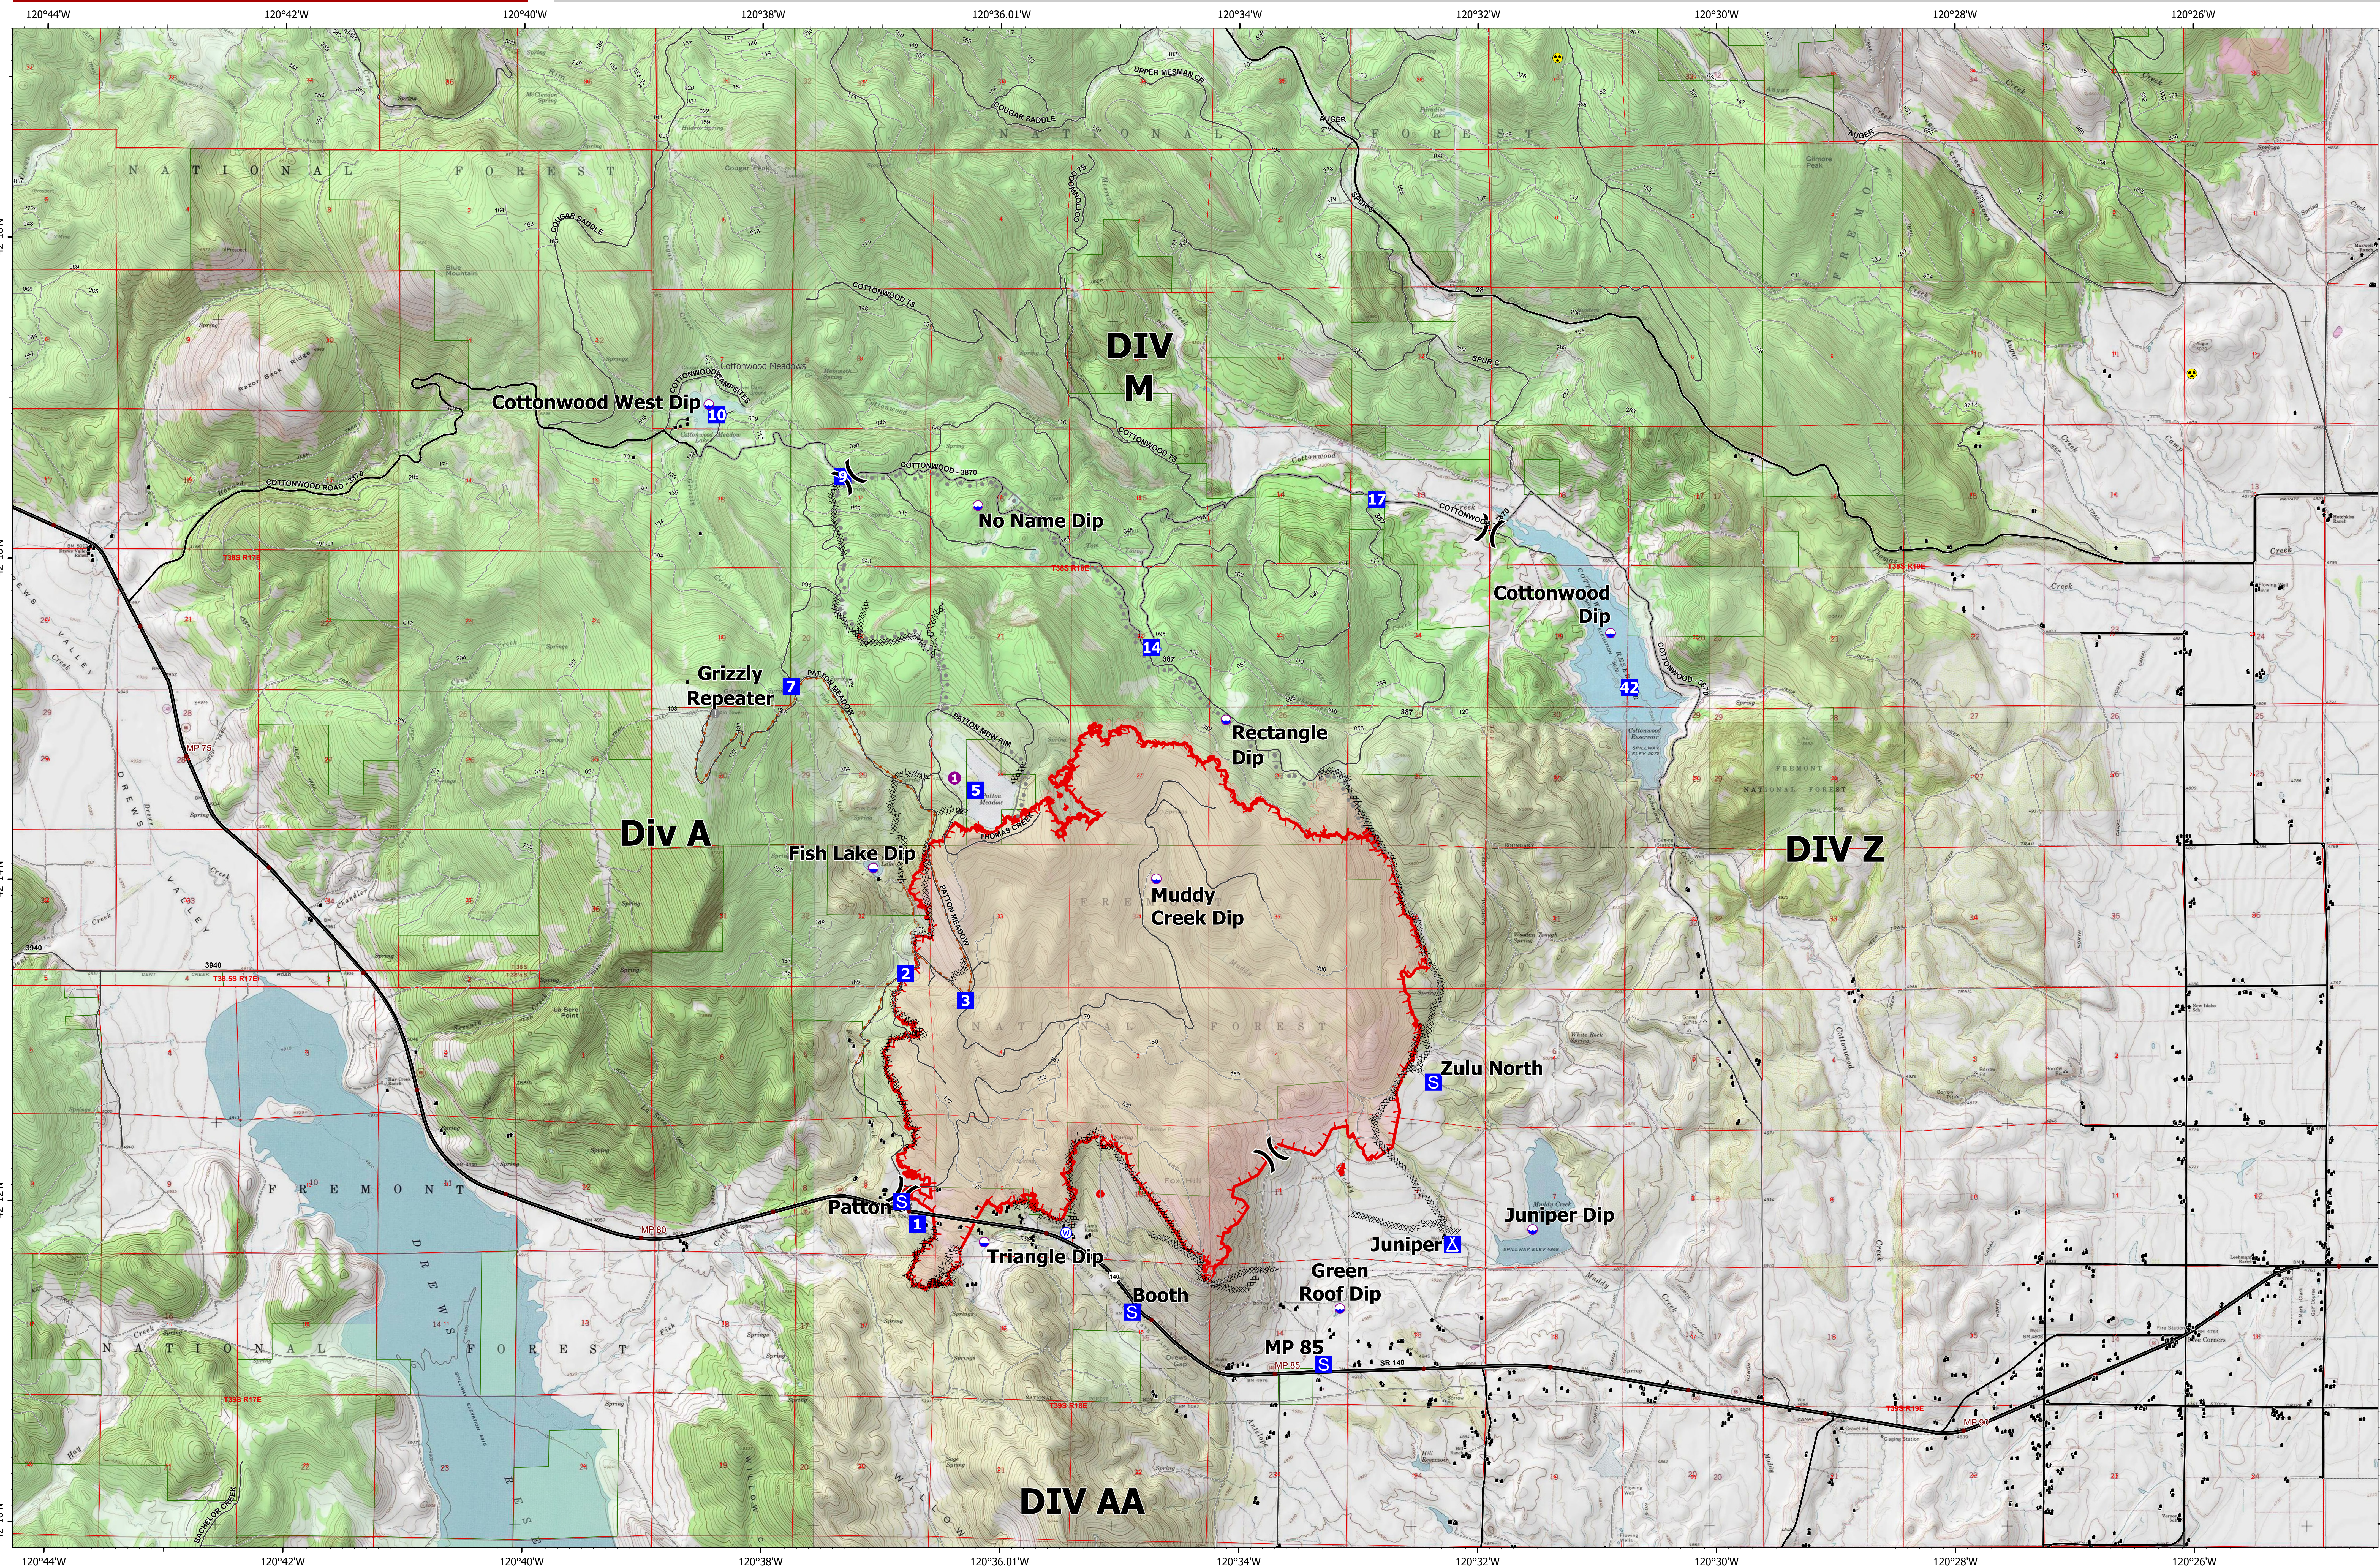

OPS Map

Patton Meadow

ORFWF210419

August 18, 2021
Day Shift

0 0.5 1 2 Miles

ODF Team 3 GIS
08/18/2021 07:21
Acres from IR

Fox Cpx: 7,326 acres at 08/17/21 @ 20:50 hrs
Patton Meadow: 6,538 acres
Willow Valley: 824 acres

- Fire Area
- Completed Dozer Line
- Completed Road as Line
- Planned Burnout
- Fire Edge
- Dip Site
- Helispot
- Division Break
- Drop Point
- Camp
- Staging Area
- Value at Risk
- Hazard
- Water Source
- Structures
- Oregon Department of State Lands
- Oregon Parks and Recreation Department
- US Forest Service
- State Boundary
- Buried Transmission Line

Use the camera on a mobile device