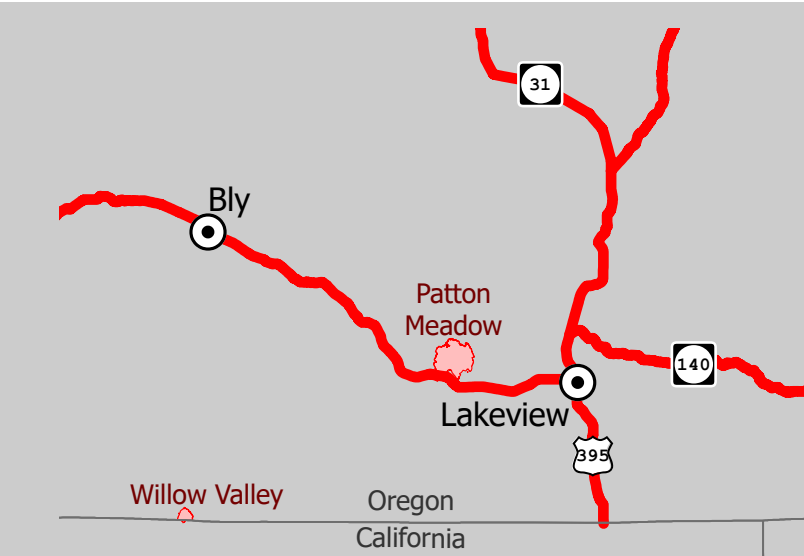

OPS Map

Patton Meadow

ORFWF210419

August 18, 2021
Day Shift

0 0.5 1 2 Miles

ODF Team 3 GIS
08/18/2021 07:21
Acres from IR

Fox Cpx: 7,326 acres at 08/17/21 @ 20:50 hrs
Patton Meadow: 6,538 acres
Willow Valley: 824 acres

- Fire Area
- Completed Dozer Line
- Completed Road as Line
- Planned Burnout
- Fire Edge
- Dip Site
- Helispot
- Division Break
- Drop Point
- Camp
- Staging Area
- Value at Risk
- Hazard
- Water Source
- Structures
- Oregon Department of State Lands
- Oregon Parks and Recreation Department
- US Forest Service
- State Boundary
- Buried Transmission Line

Use the camera on a mobile device