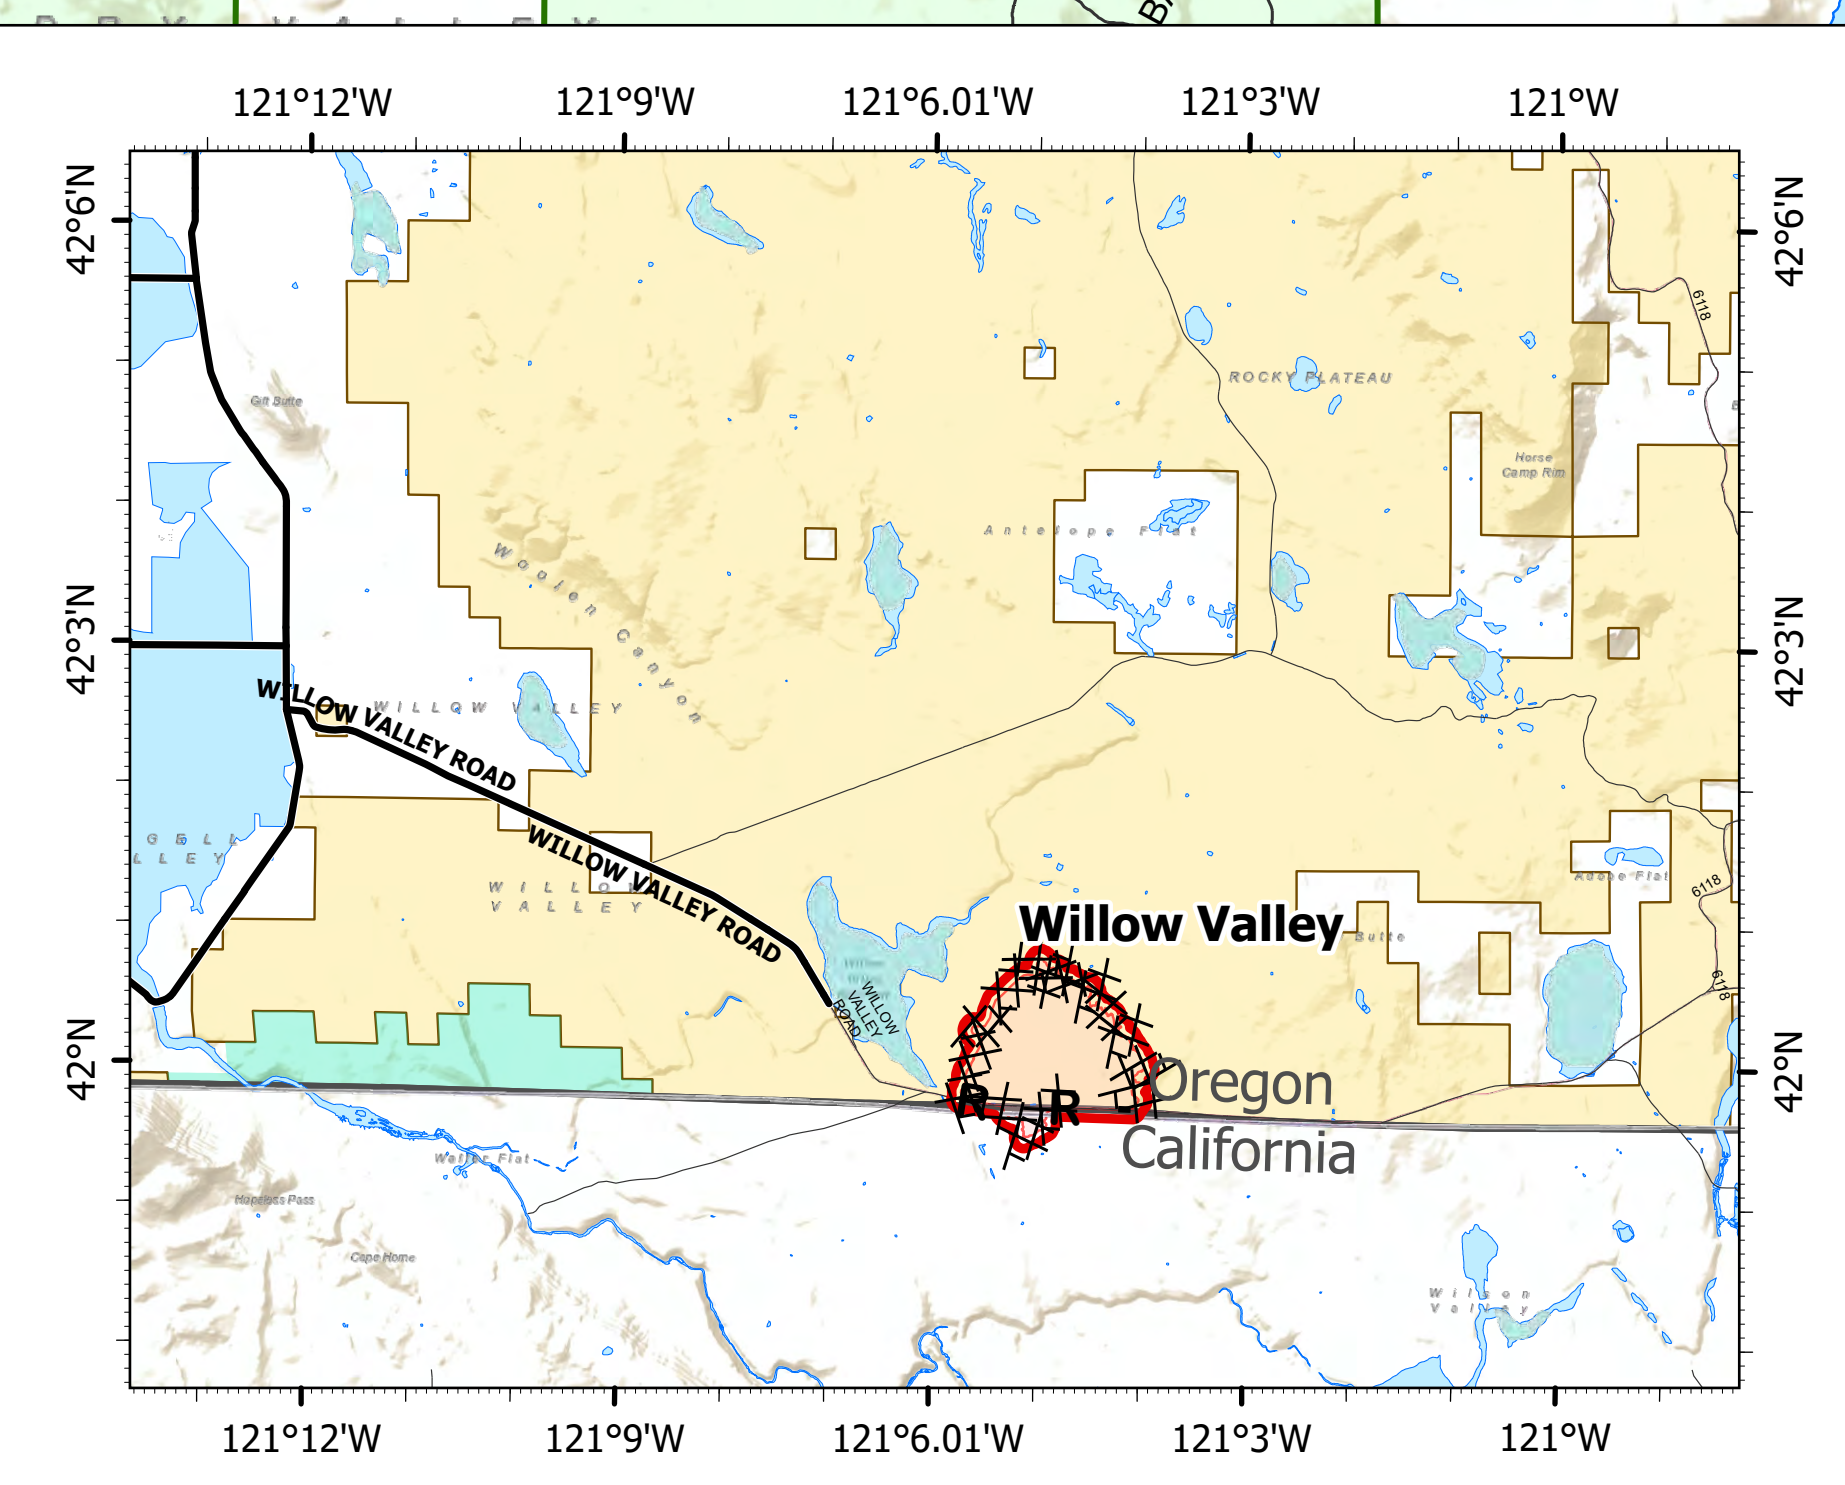

Information Map

Fox Complex

Patton Meadow / Willow Valley

August 18, 2021

August 18, 2021

Fox Complex

Information Map

08/18/2021 0734
Acres from IR
North American 1983 Datum, Lat/Long Grid

Fox Cpx: 7,326 acres on 08/17/21 @ 20:50 hrs
Patton Meadow: 6,538 acres
Willow Valley: 824 acres

- Fire Area
- Completed Dozer Line
- Completed Road as Line
- Fire Edge
- Interstate; Highway
- Paved
- All weather
- Mainline Rd
- Oregon Department of State Lands
- Oregon Parks and Recreation Department
- US Bureau of Land Management
- US Forest Service
- Other Federal Lands
- Local Government
- State Boundary