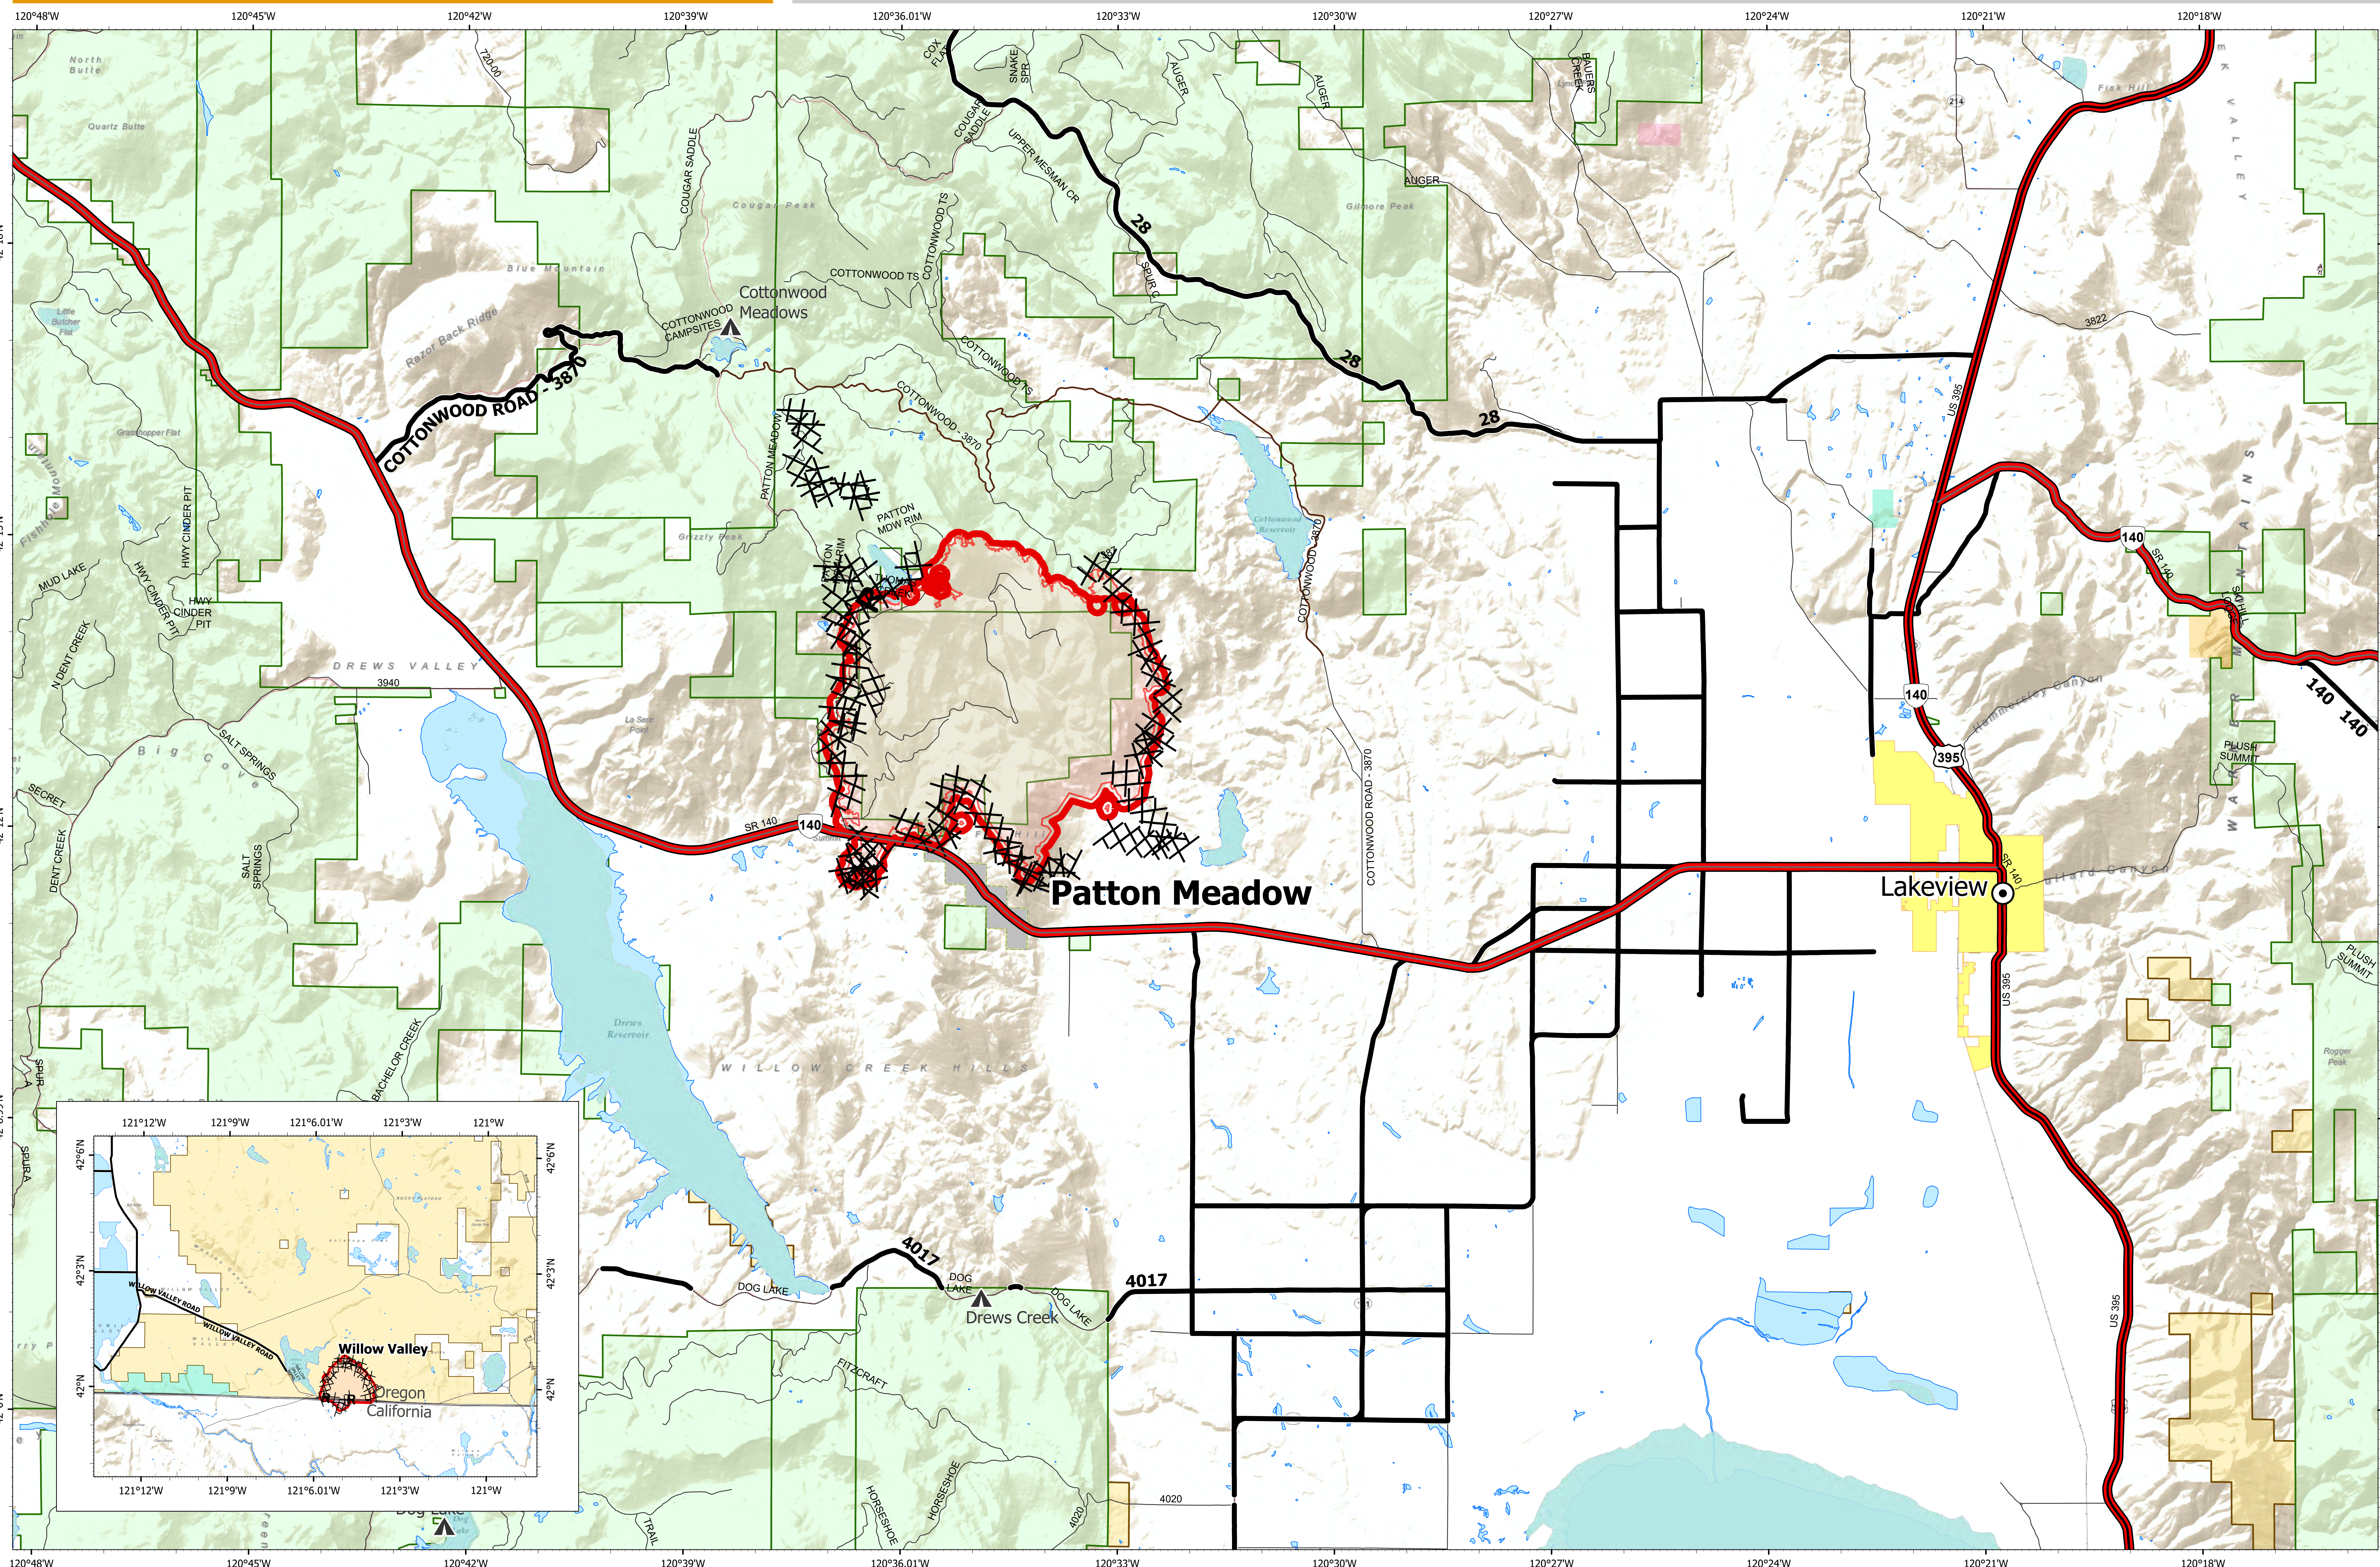

Information Map

Fox Complex

Patton Meadow / Willow Valley

August 18, 2021

August 18, 2021

Fox Complex

Information Map

08/18/2021 0734
Acres from IR
North American 1983 Datum, Lat/Long Grid

Fox Cpx: 7,326 acres on 08/17/21 @ 20:50 hrs
Patton Meadow: 6,538 acres
Willow Valley: 824 acres

- Fire Area
- Completed Dozer Line
- Completed Road as Line
- Fire Edge
- Interstate; Highway
- Paved
- All weather
- Mainline Rd
- Oregon Department of State Lands
- Oregon Parks and Recreation Department
- US Bureau of Land Management
- US Forest Service
- Other Federal Lands
- Local Government
- State Boundary