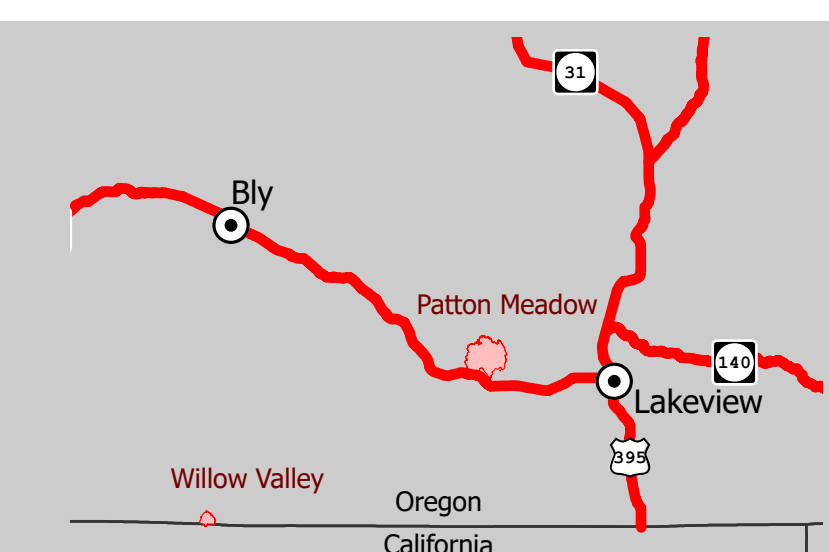

Information Map

Fox Complex

Patton Meadow / Willow Valley

August 18, 2021

August 18, 2021

Fox Complex

Information Map

08/18/2021 0734
Acres from IR
North American 1983 Datum, Lat/Long Grid

Fox Cpx: 7,326 acres on 08/17/21 @ 20:50 hrs
Patton Meadow: 6,538 acres
Willow Valley: 824 acres

- Fire Area
- Completed Dozer Line
- Completed Road as Line
- Fire Edge
- Interstate; Highway
- Paved
- All weather
- Mainline Rd
- Oregon Department of State Lands
- Oregon Parks and Recreation Department
- US Bureau of Land Management
- US Forest Service
- Other Federal Lands
- Local Government
- State Boundary