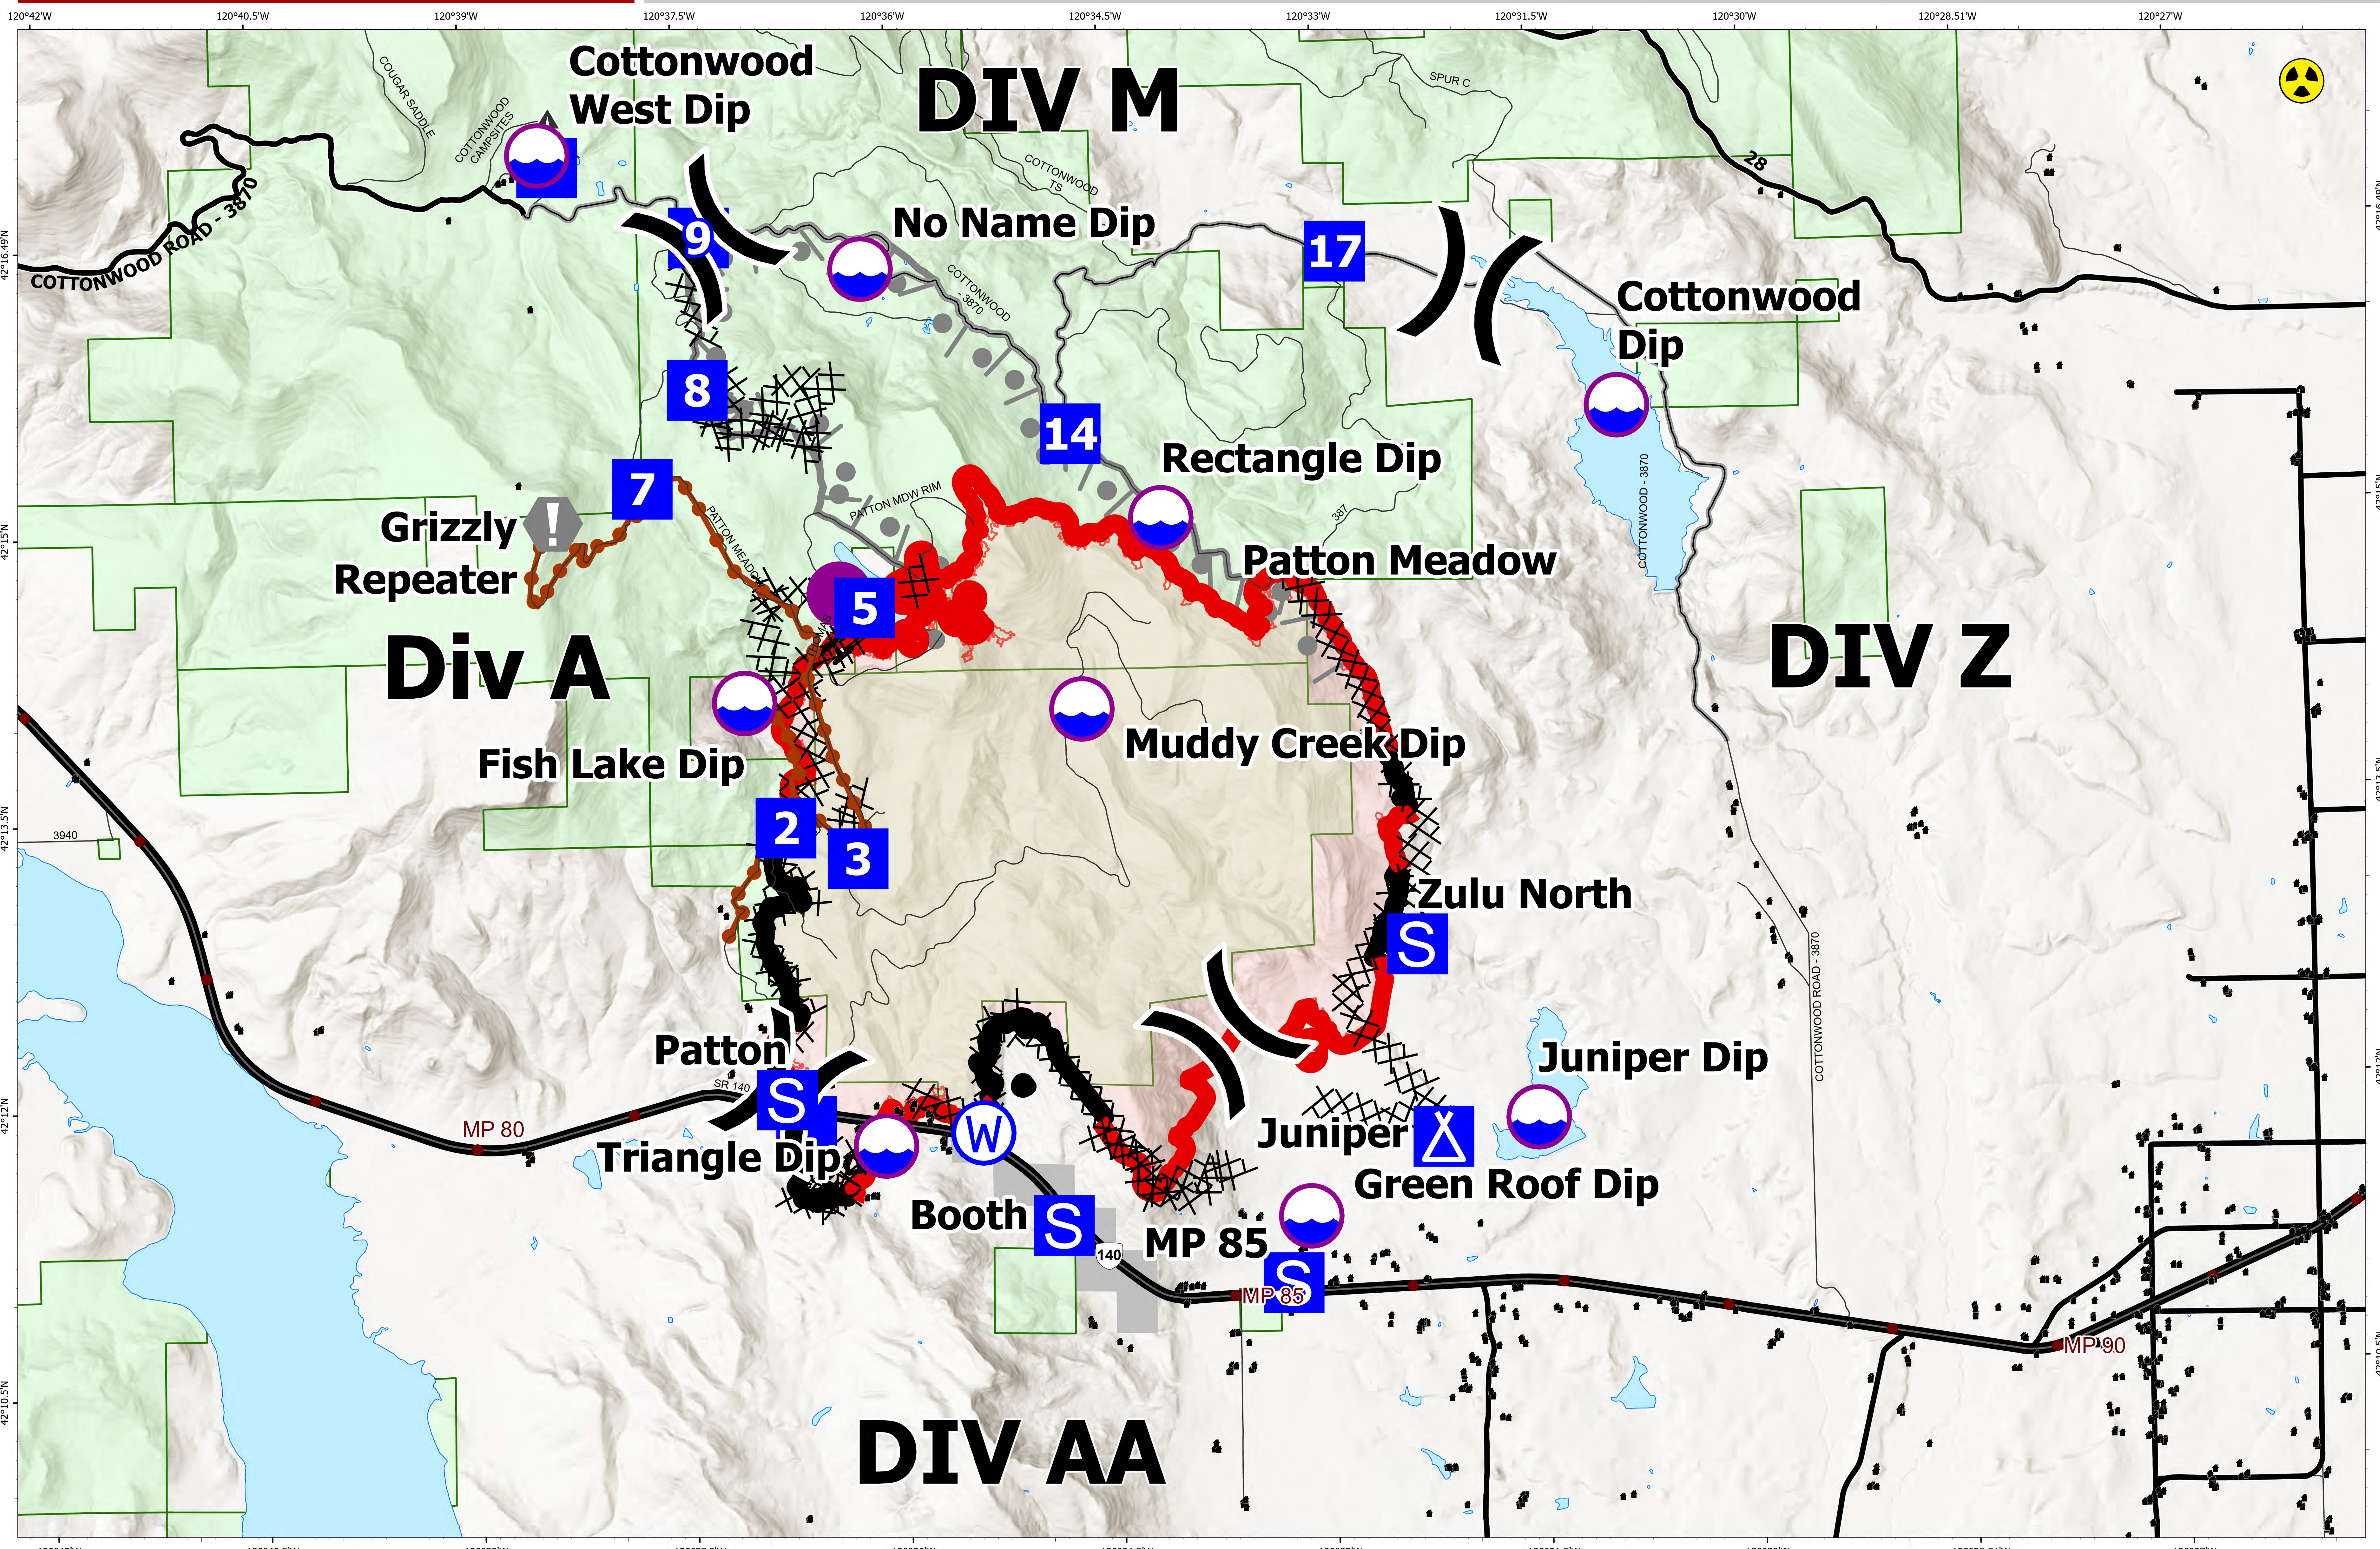

Briefing Map

Patton Meadow

ORFWF210419

August 19, 2021
Day Shift

ODF Team 3 GIS
08/19/2021 07:10
Acres from IR
North American 1983 Datum, Lat/Long Grid

Fox Cpx: 7,419 acres at 08/18/21 @ 18:40 hrs
Patton Meadow: 6595 acres
Willow Valley: 824 acres

- Fire Area
- Completed Dozer Line
- Completed Hand Line
- Completed Road as Line
- Planned Burnout
- Fire Edge
- Contained Line
- Dip Site
- Helispot
- Division Break
- Drop Point
- ▲ Camp
- S Staging Area
- ! Value at Risk
- ☠ Hazard
- W Water Source
- Structures
- Interstate, Highway
- Paved
- All weather
- Mainline Rd
- State Boundary
- Buried Transmission Line