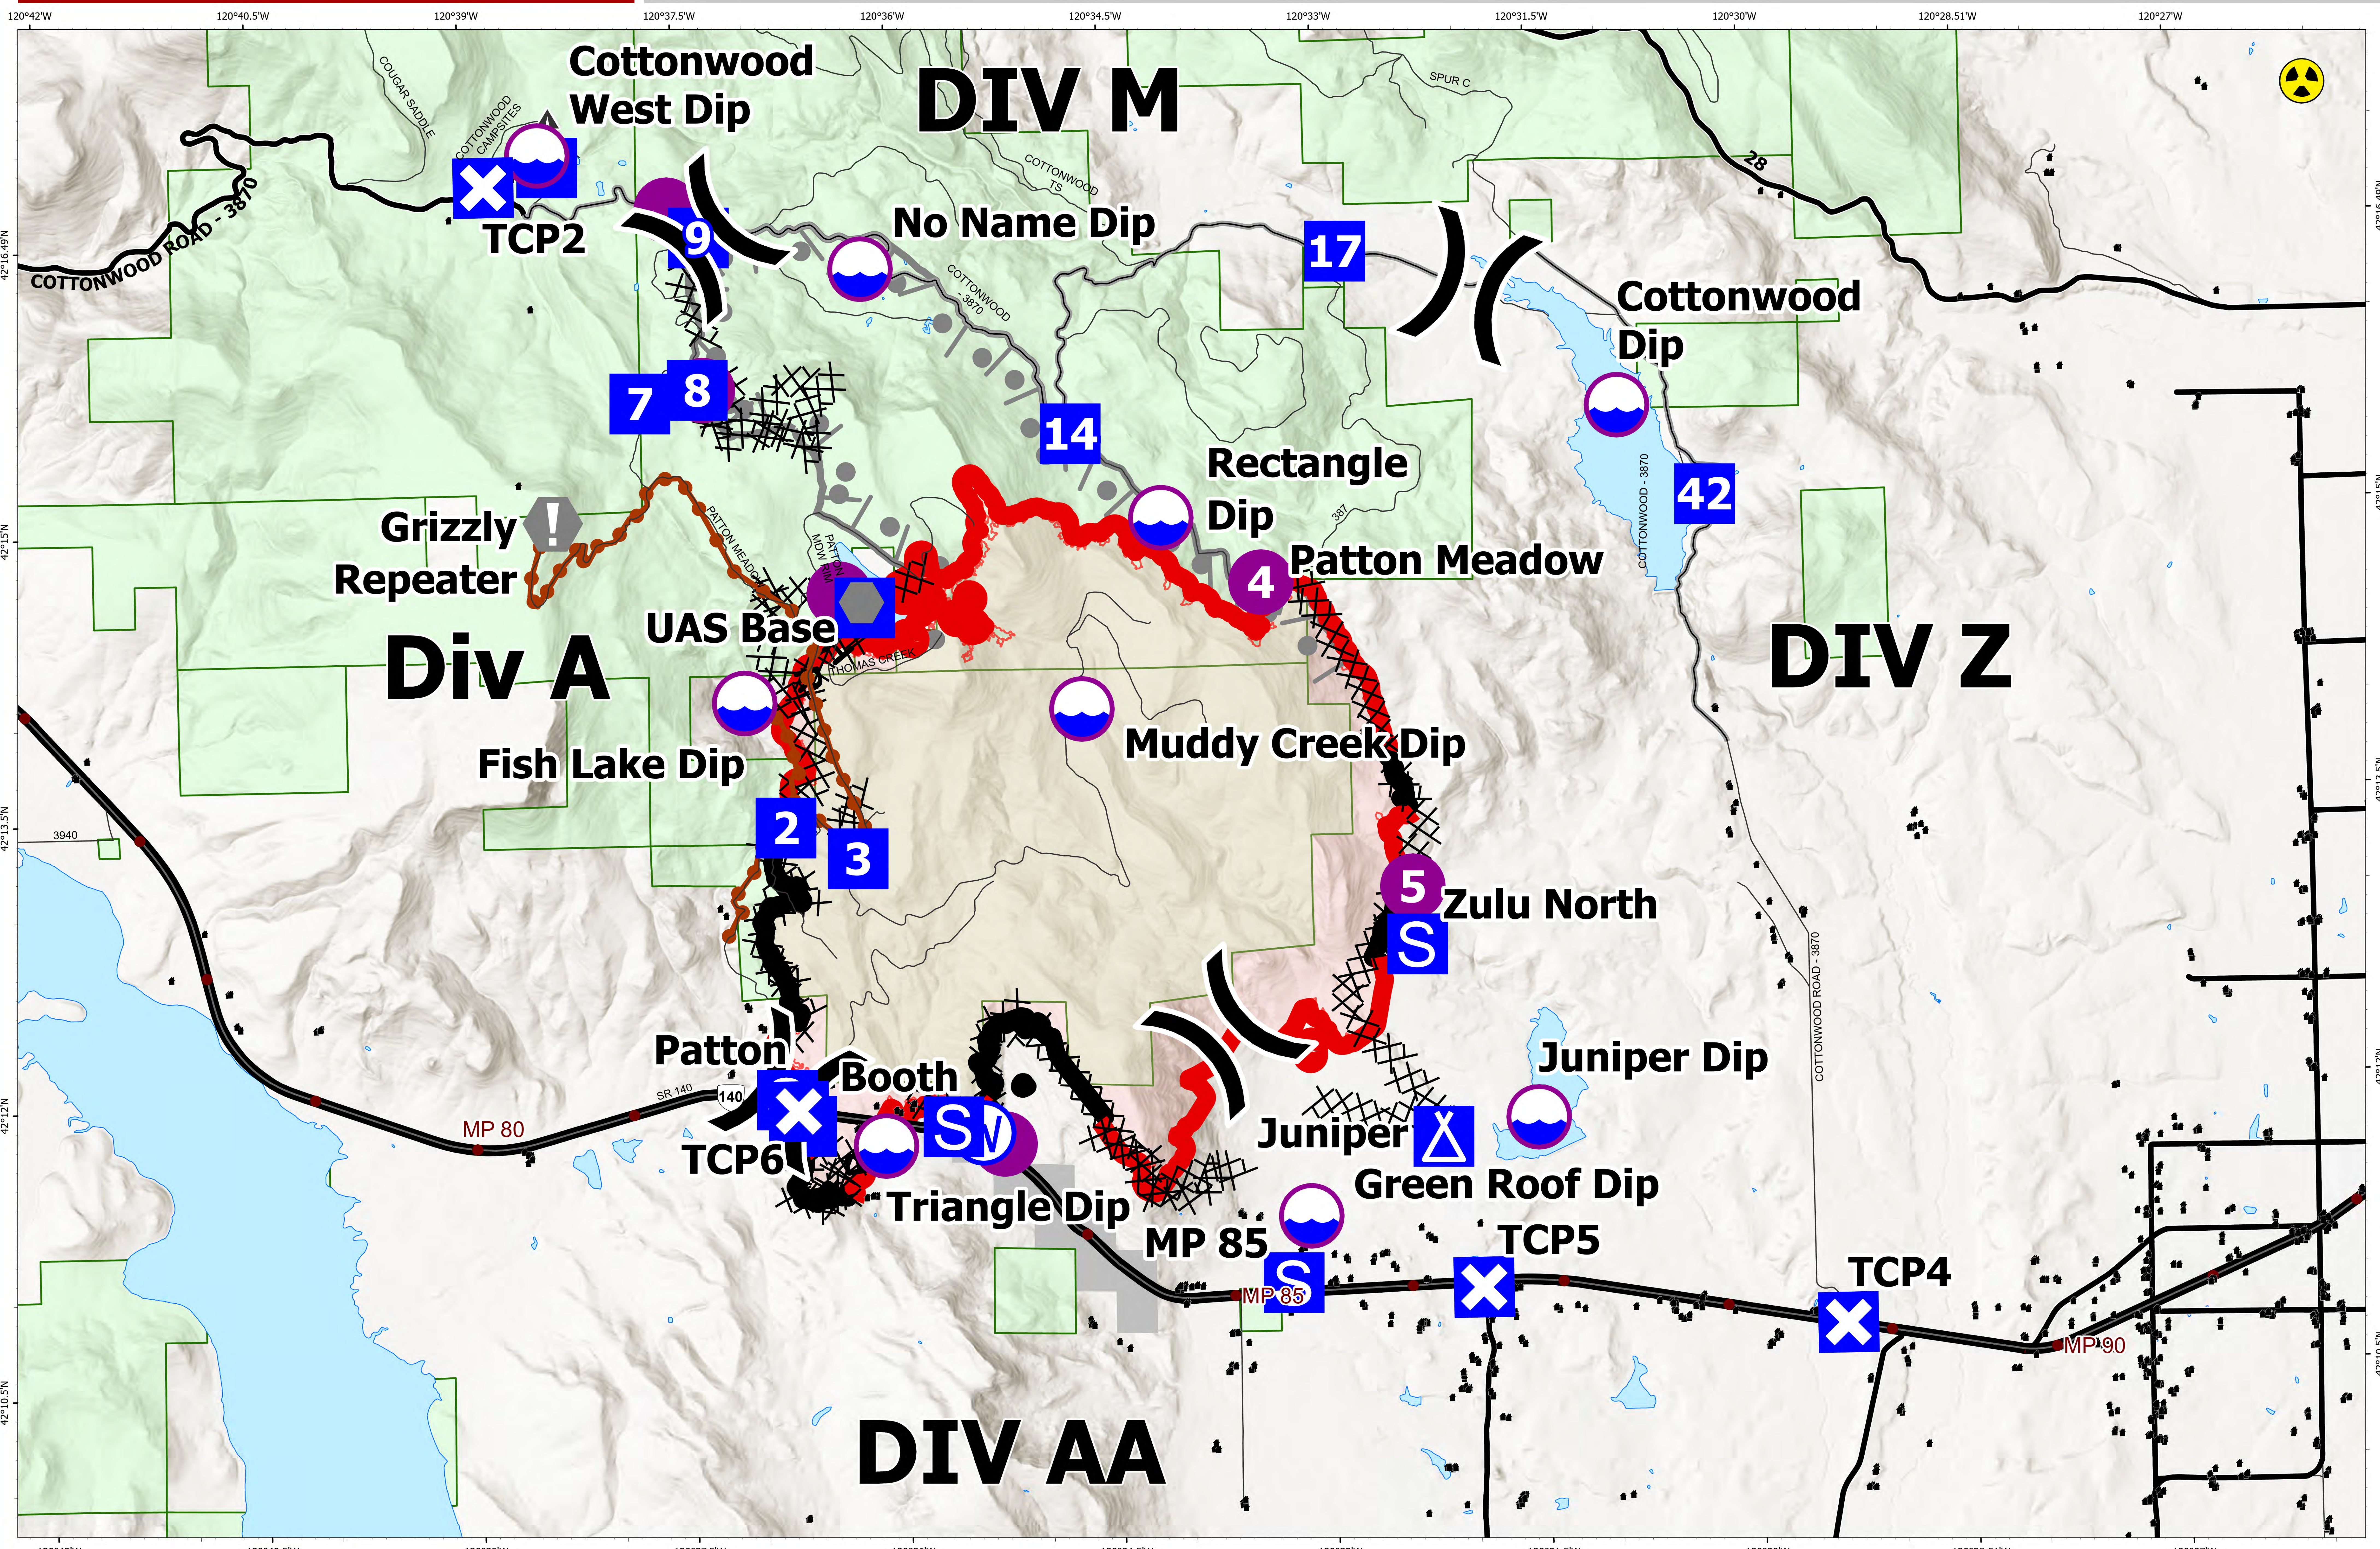

Briefing Map

Patton Meadow

ORFWF210419

August 19, 2021
Night Shift

ODF Team 3 GIS
08/19/2021 1429
Acres from IR
North American 1983 Datum, Lat/Long Grid

Fox Cpx: 7,419 acres at 08/18/21 @ 18:40 hrs
Patton Meadow: 6,595 acres
Willow Valley: 824 acres

- Fire Area
- Fire Edge
- Completed Dozer Line
- Contained Line
- H Completed Hand Line
- R Completed Road as Line
- Planned Burnout
- X Drop Point
- X Closure
- A Camp
- S Staging Area
- V Value at Risk
- ☢ Hazard
- W Water Source
- Structures
- Paved
- All weather
- Mainline Rd
- State Boundary
- Interstate, Highway
- Buried Transmission Line

Use the camera on a mobile device