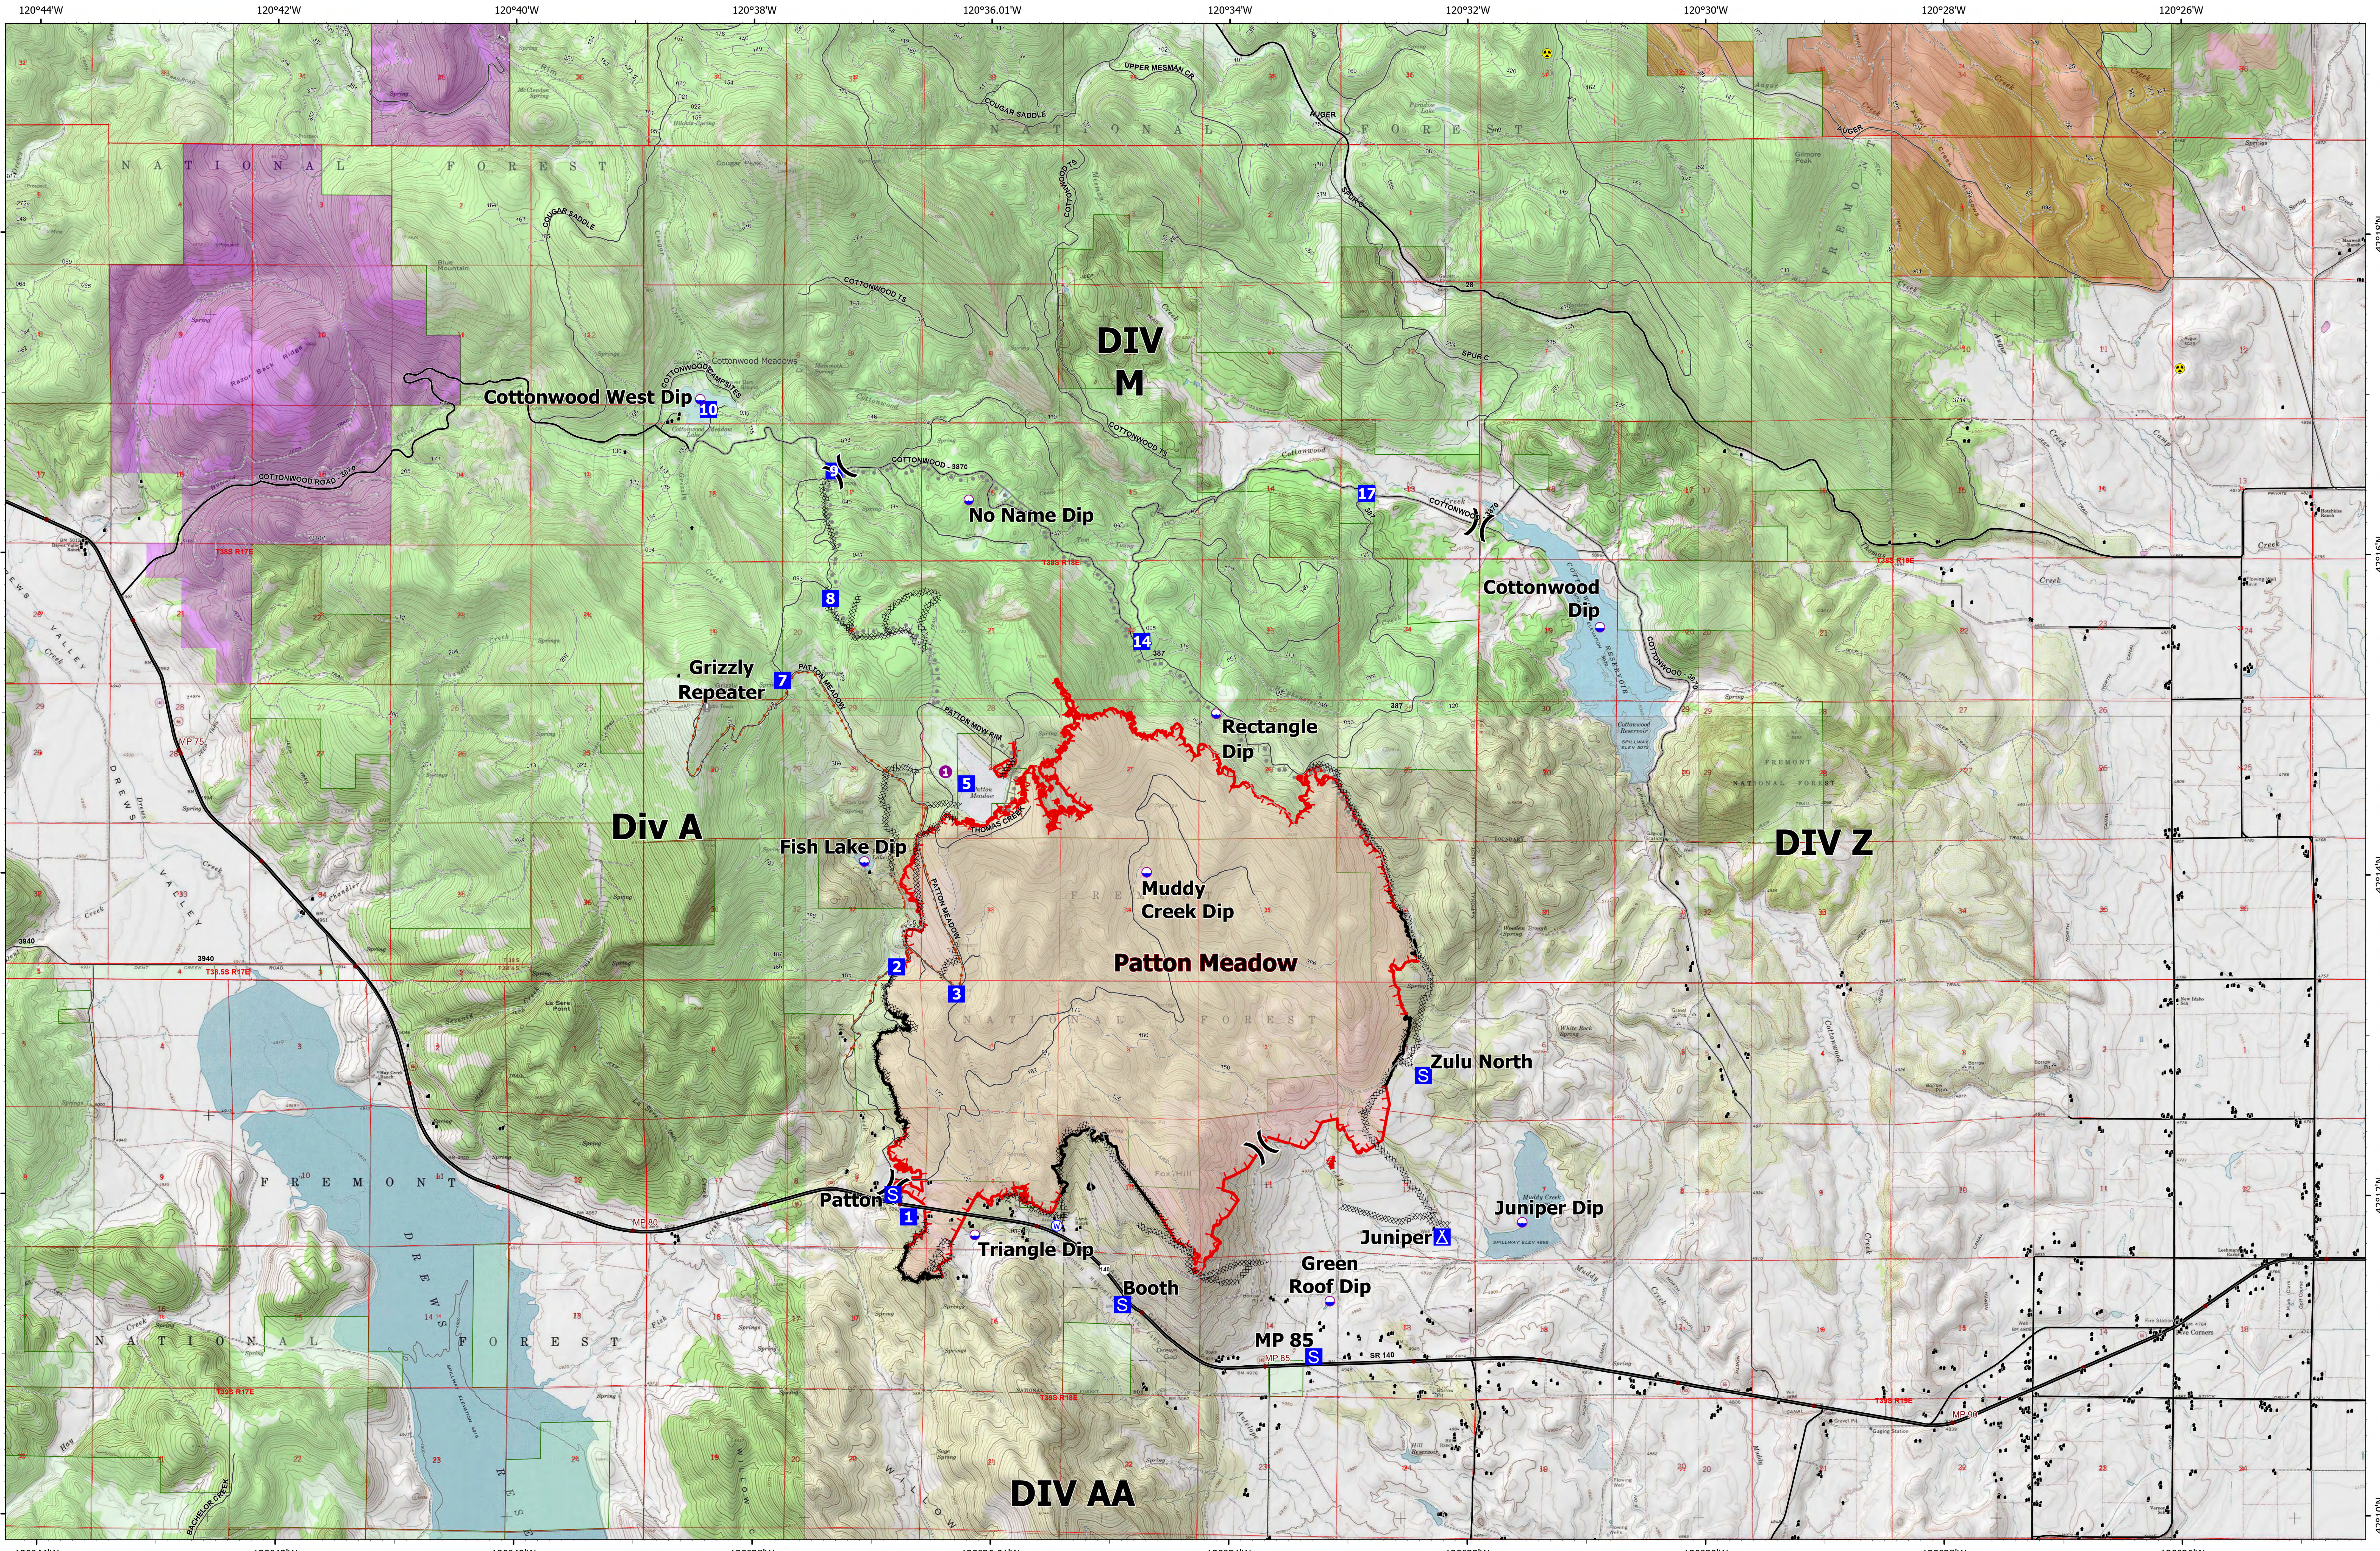

OPS Map

Patton Meadow

ORFWF210419

August 19, 2021
Day Shift

ODF Team 3 GIS
08/19/2021 07:14
Acres from IR

Fox Cpx: 7,419 acres at 08/18/21 @ 18:40 hrs
Patton Meadow: 6,595 acres
Willow Valley: 824 acres

- Fire Area
- Contained Line
- Completed Dozer Line
- Completed Hand Line
- Completed Road as Line
- Planned Burnout
- Fire Edge
- Dip Site
- Helispot
- Division Break
- Drop Point
- Camp
- Staging Area
- Value at Risk
- Hazard
- Water Source
- Structures
- Oregon Department of State Lands
- Oregon Parks and Recreation Department
- US Forest Service
- State Boundary
- Buried Transmission Line
- Collins Timber Company
- TRS Management

Use the camera on a mobile device