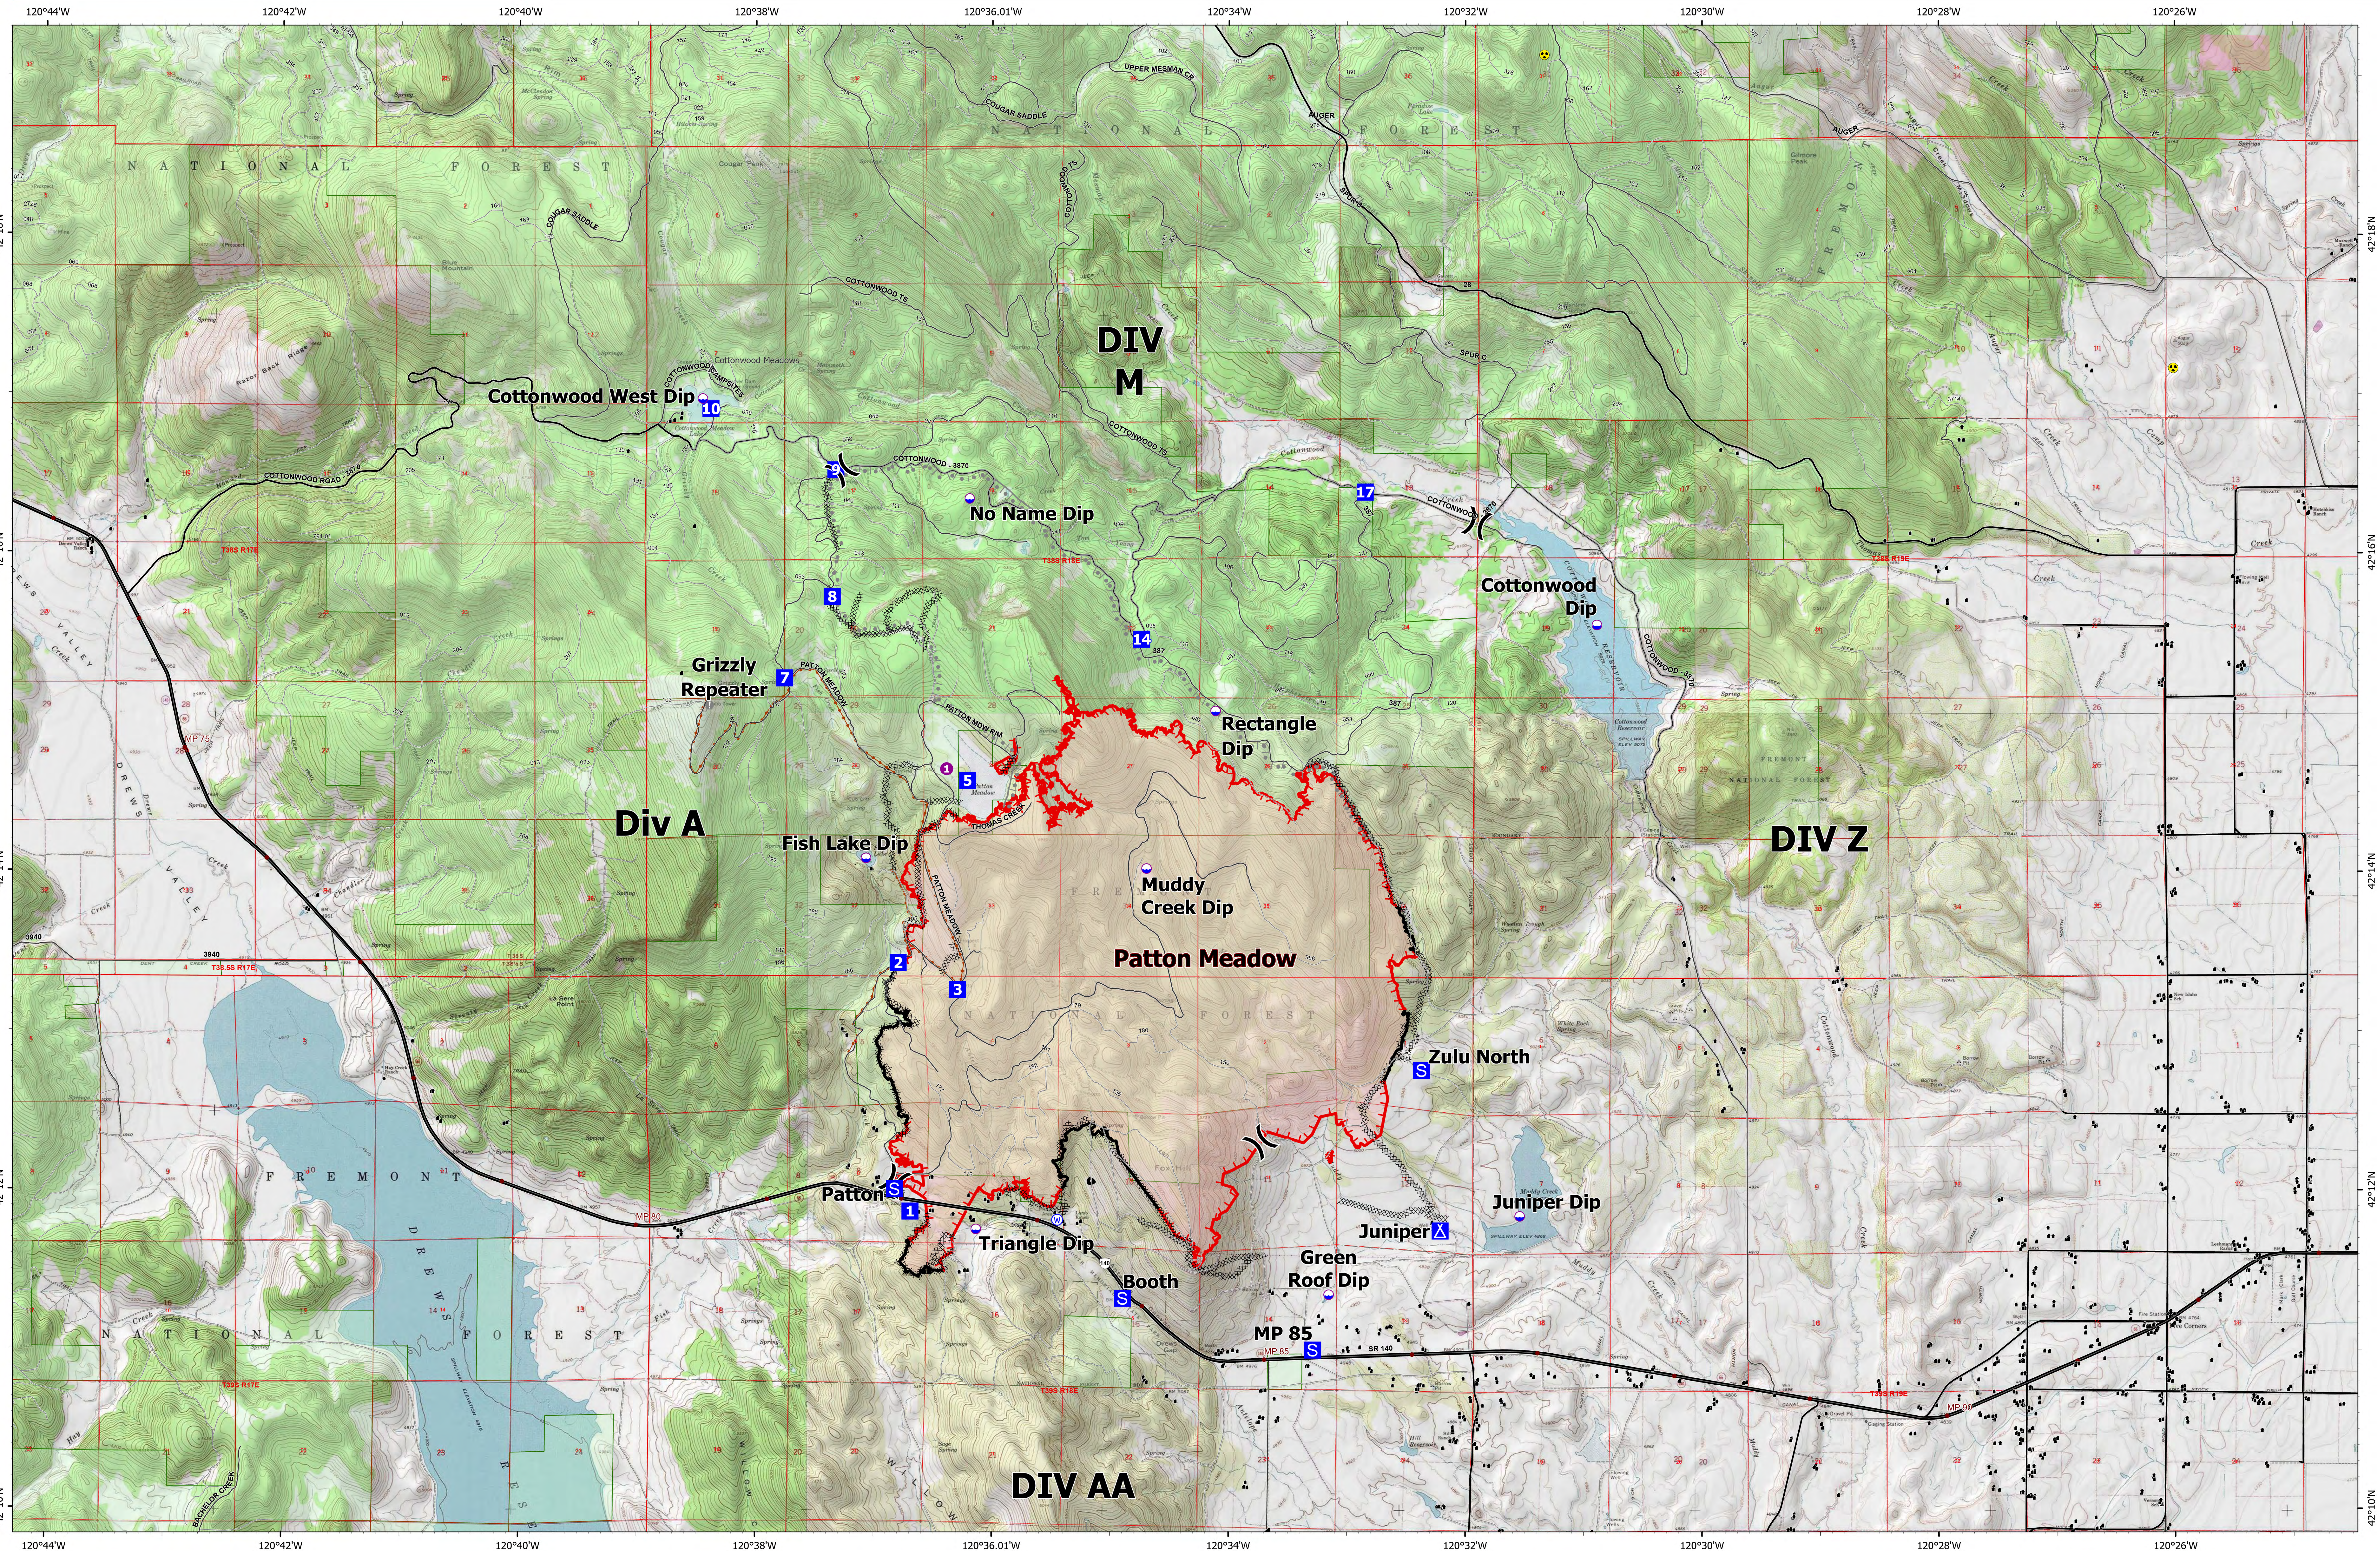

# OPS Map

# Patton Meadow

# ORFWF210419

August 19, 2021  
Day Shift

0 0.5 1 2 Miles

ODF Team 3 GIS  
08/19/2021 07:16  
Acres from IR

Fox Cpx: 7,419 acres at 08/18/21 @ 18:40 hrs  
Patton Meadow: 6,595 acres  
Willow Valley: 824 acres

- Fire Area
- Completed Dozer Line
- Completed Hand Line
- Completed Road as Line
- Planned Burnout
- Fire Edge
- Contained Line
- Dip Site
- Helispot
- Value at Risk
- Hazard
- Water Source
- Structures
- Camp
- Staging Area
- Oregon Department of State Lands
- Oregon Parks and Recreation Department
- US Forest Service
- State Boundary
- Buried Transmission Line