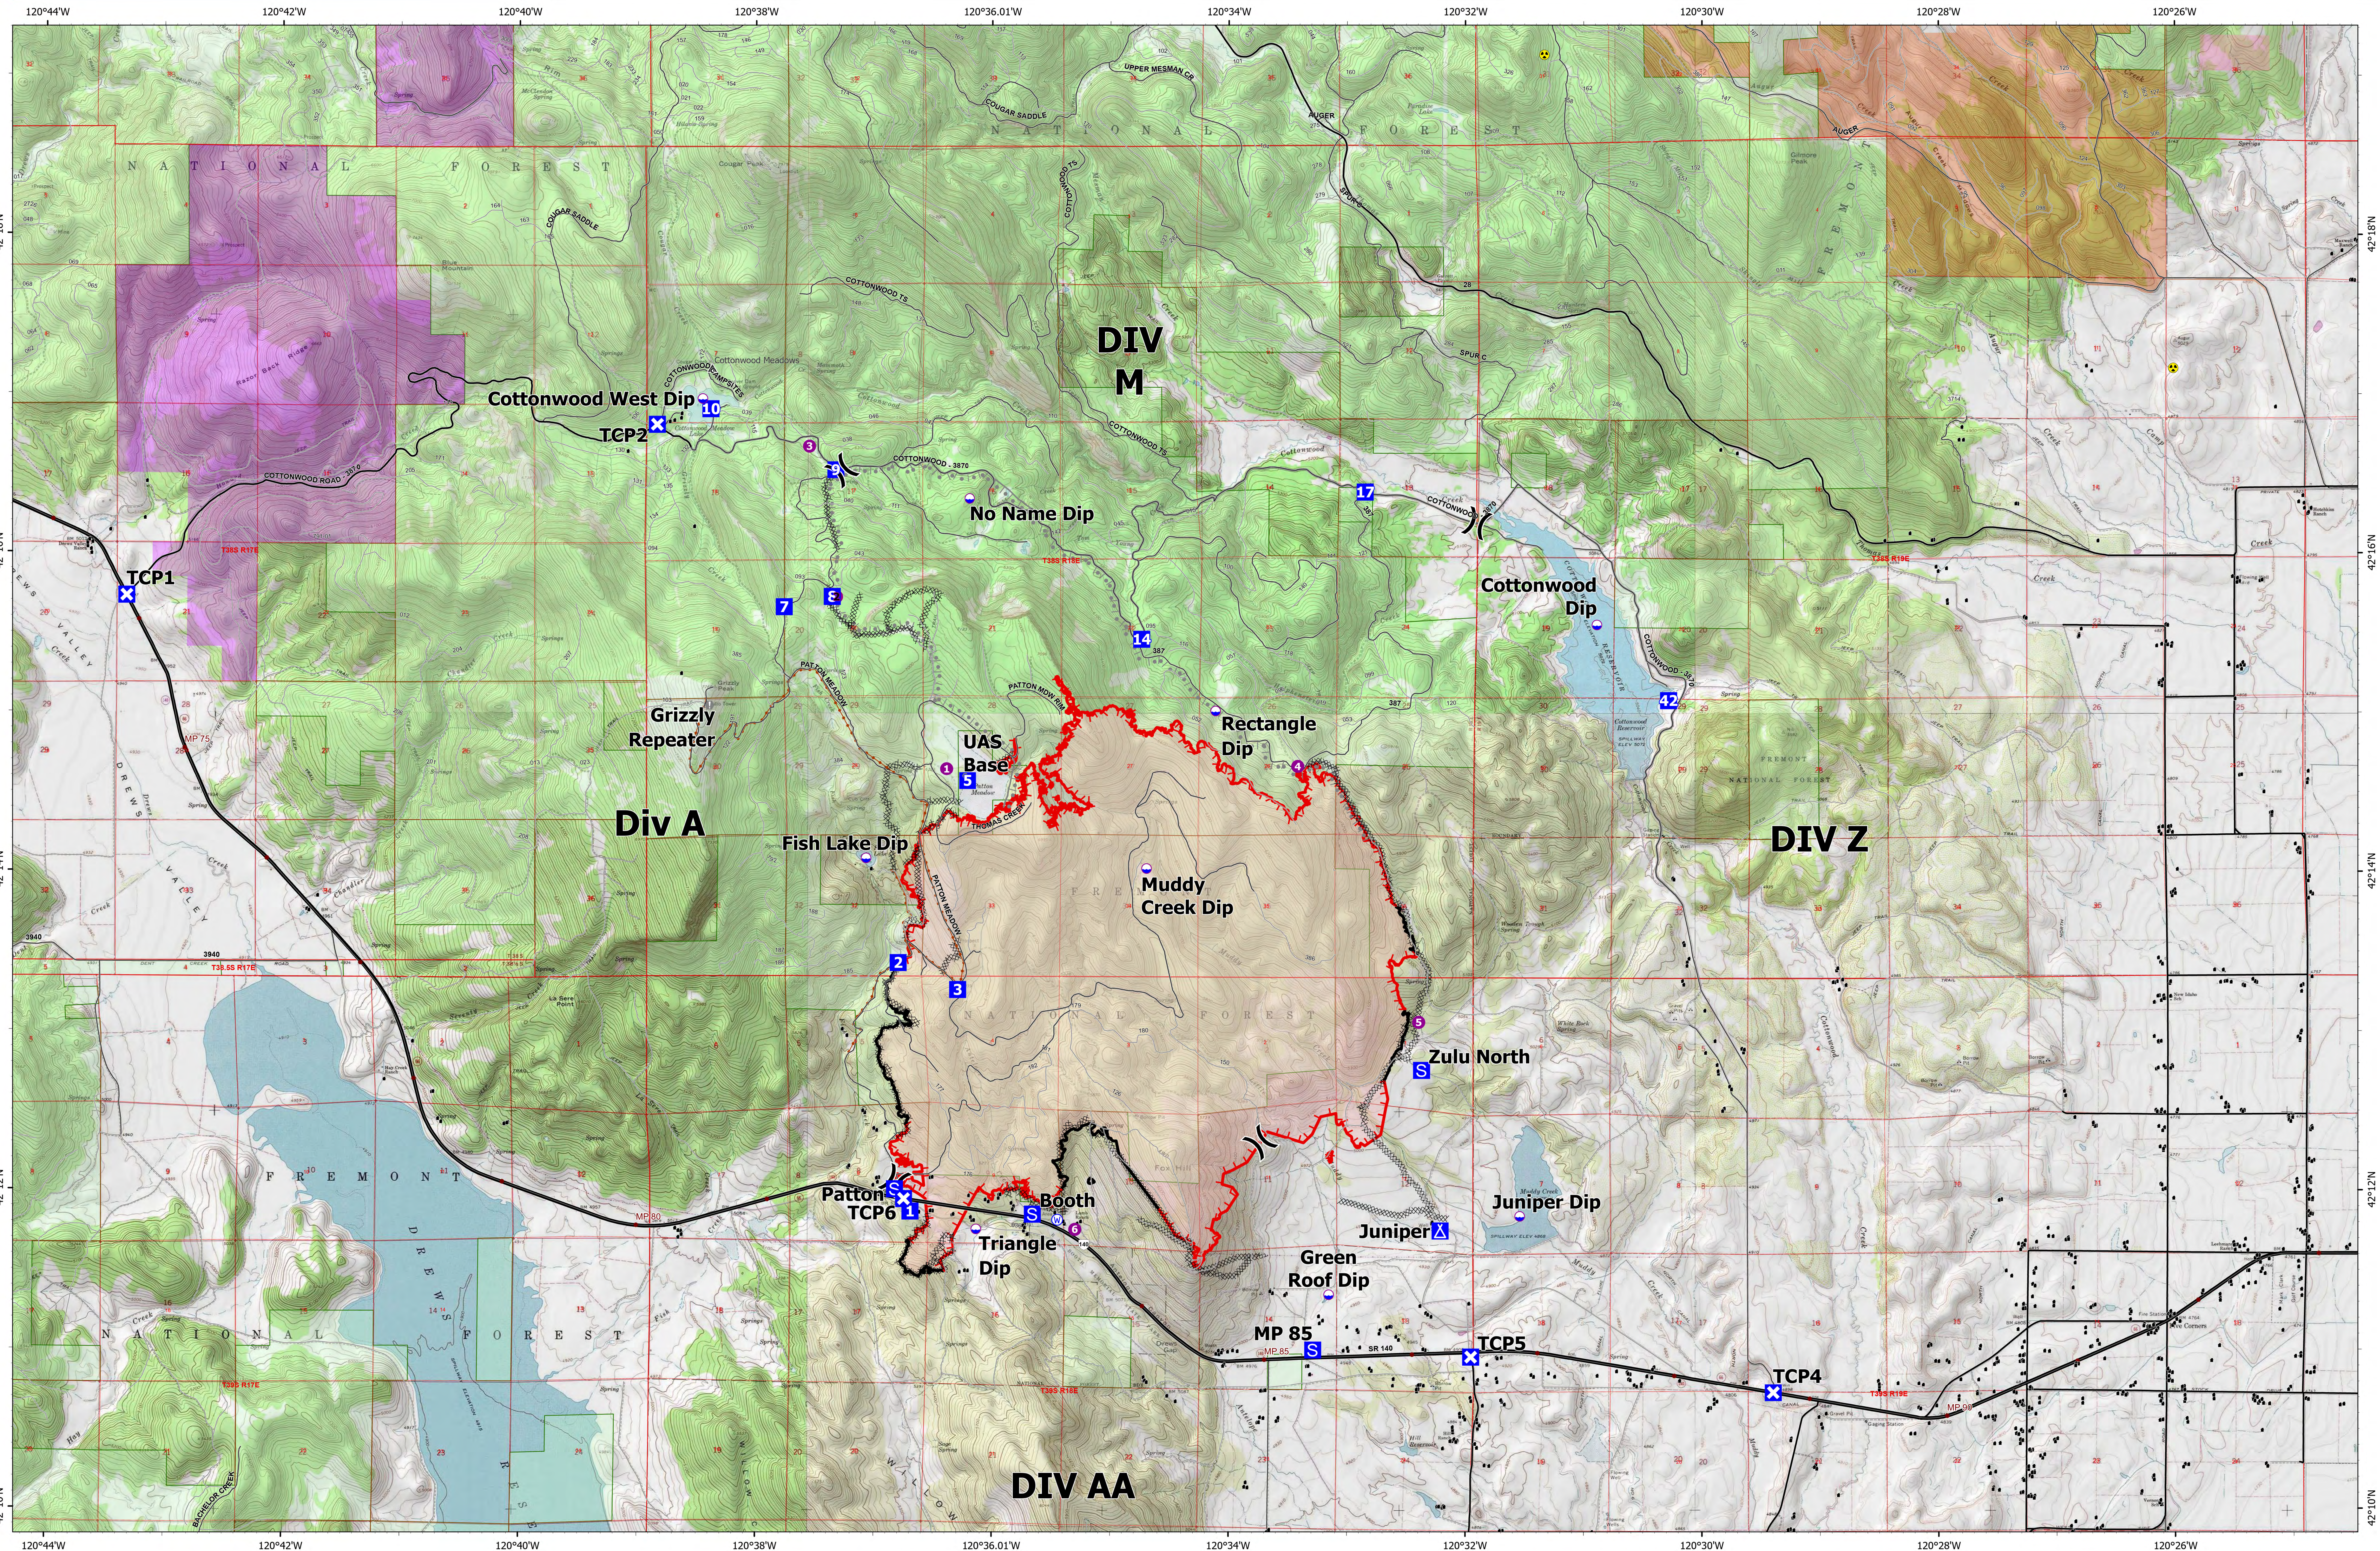

OPS Map

Patton Meadow

ORFWF210419

August 19, 2021
Night Shift

0 0.5 1 2 Miles

ODF Team 3 GIS
08/19/2021 14:15
Acres from IR

Fox Cpx: 7,419 acres at 08/18/21 @ 18:40 hrs
Patton Meadow: 6,595 acres
Willow Valley: 824 acres

Fire Area	Dip Site	Staging Area	Oregon Parks and Recreation Department
Completed Dozer Line	Hellsite	Value at Risk	US Forest Service
Completed Hand Line	Division Break	Hazard	State Boundary
Completed Road as Line	Drop Point	Hazard	Buried Transmission Line
Planned Burnout	Closure	Water Source	Collins Timber Company
Fire Edge	Camp	Structures	Green Diamond
Contained Line	Oregon Department of State Lands