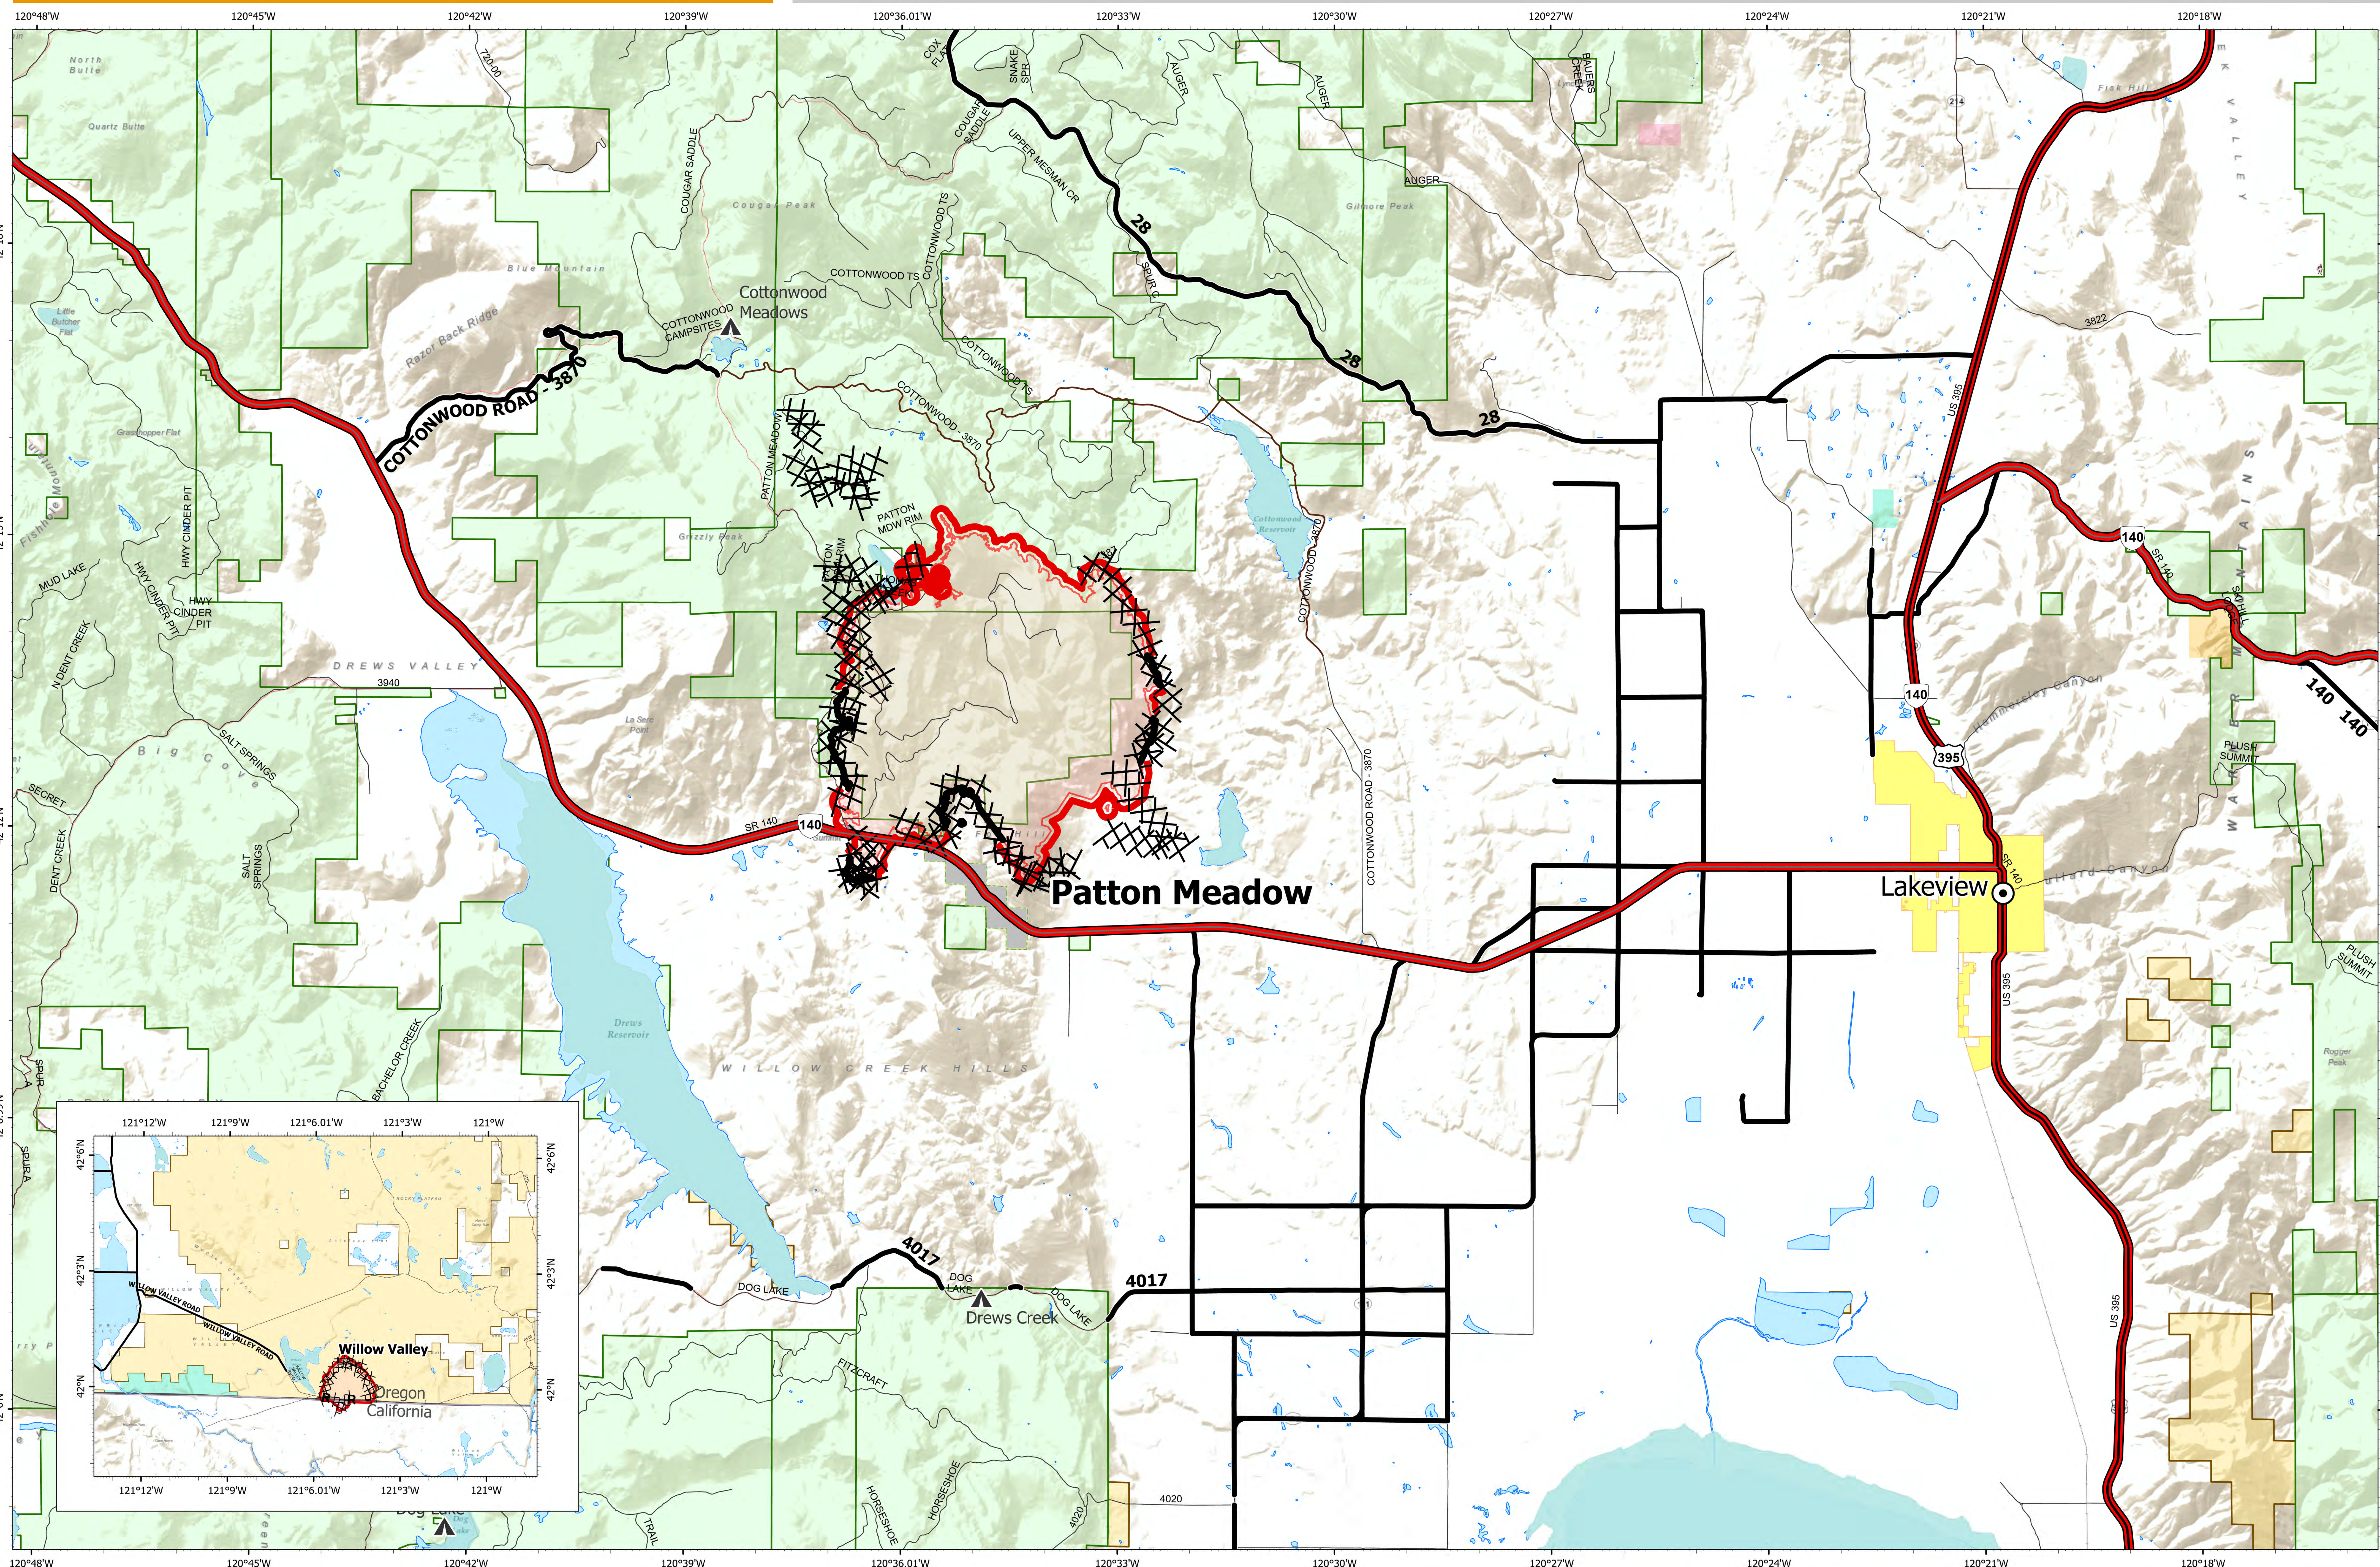

Information Map

Fox Complex

Patton Meadow / Willow Valley

August 19, 2021

August 19, 2021

Fox Complex

Information Map

08/19/2021 0722
North American 1983 Datum, Lat/Long Grid

Fox Cpx: 7,419 acres on 08/18/21 @ 18:40 hrs
Patton Meadow: 6,595 acres
Willow Valley: 824 acres

- Fire Area
- Completed Dozer Line
- Completed Hand Line
- Completed Road as Line
- Fire Edge
- Contained Line
- Interstate; Highway
- Paved
- All weather
- Mainline Rd
- Oregon Department of State Lands
- Oregon Parks and Recreation Department
- US Bureau of Land Management
- US Forest Service
- Other Federal Lands
- Local Government
- State Boundary