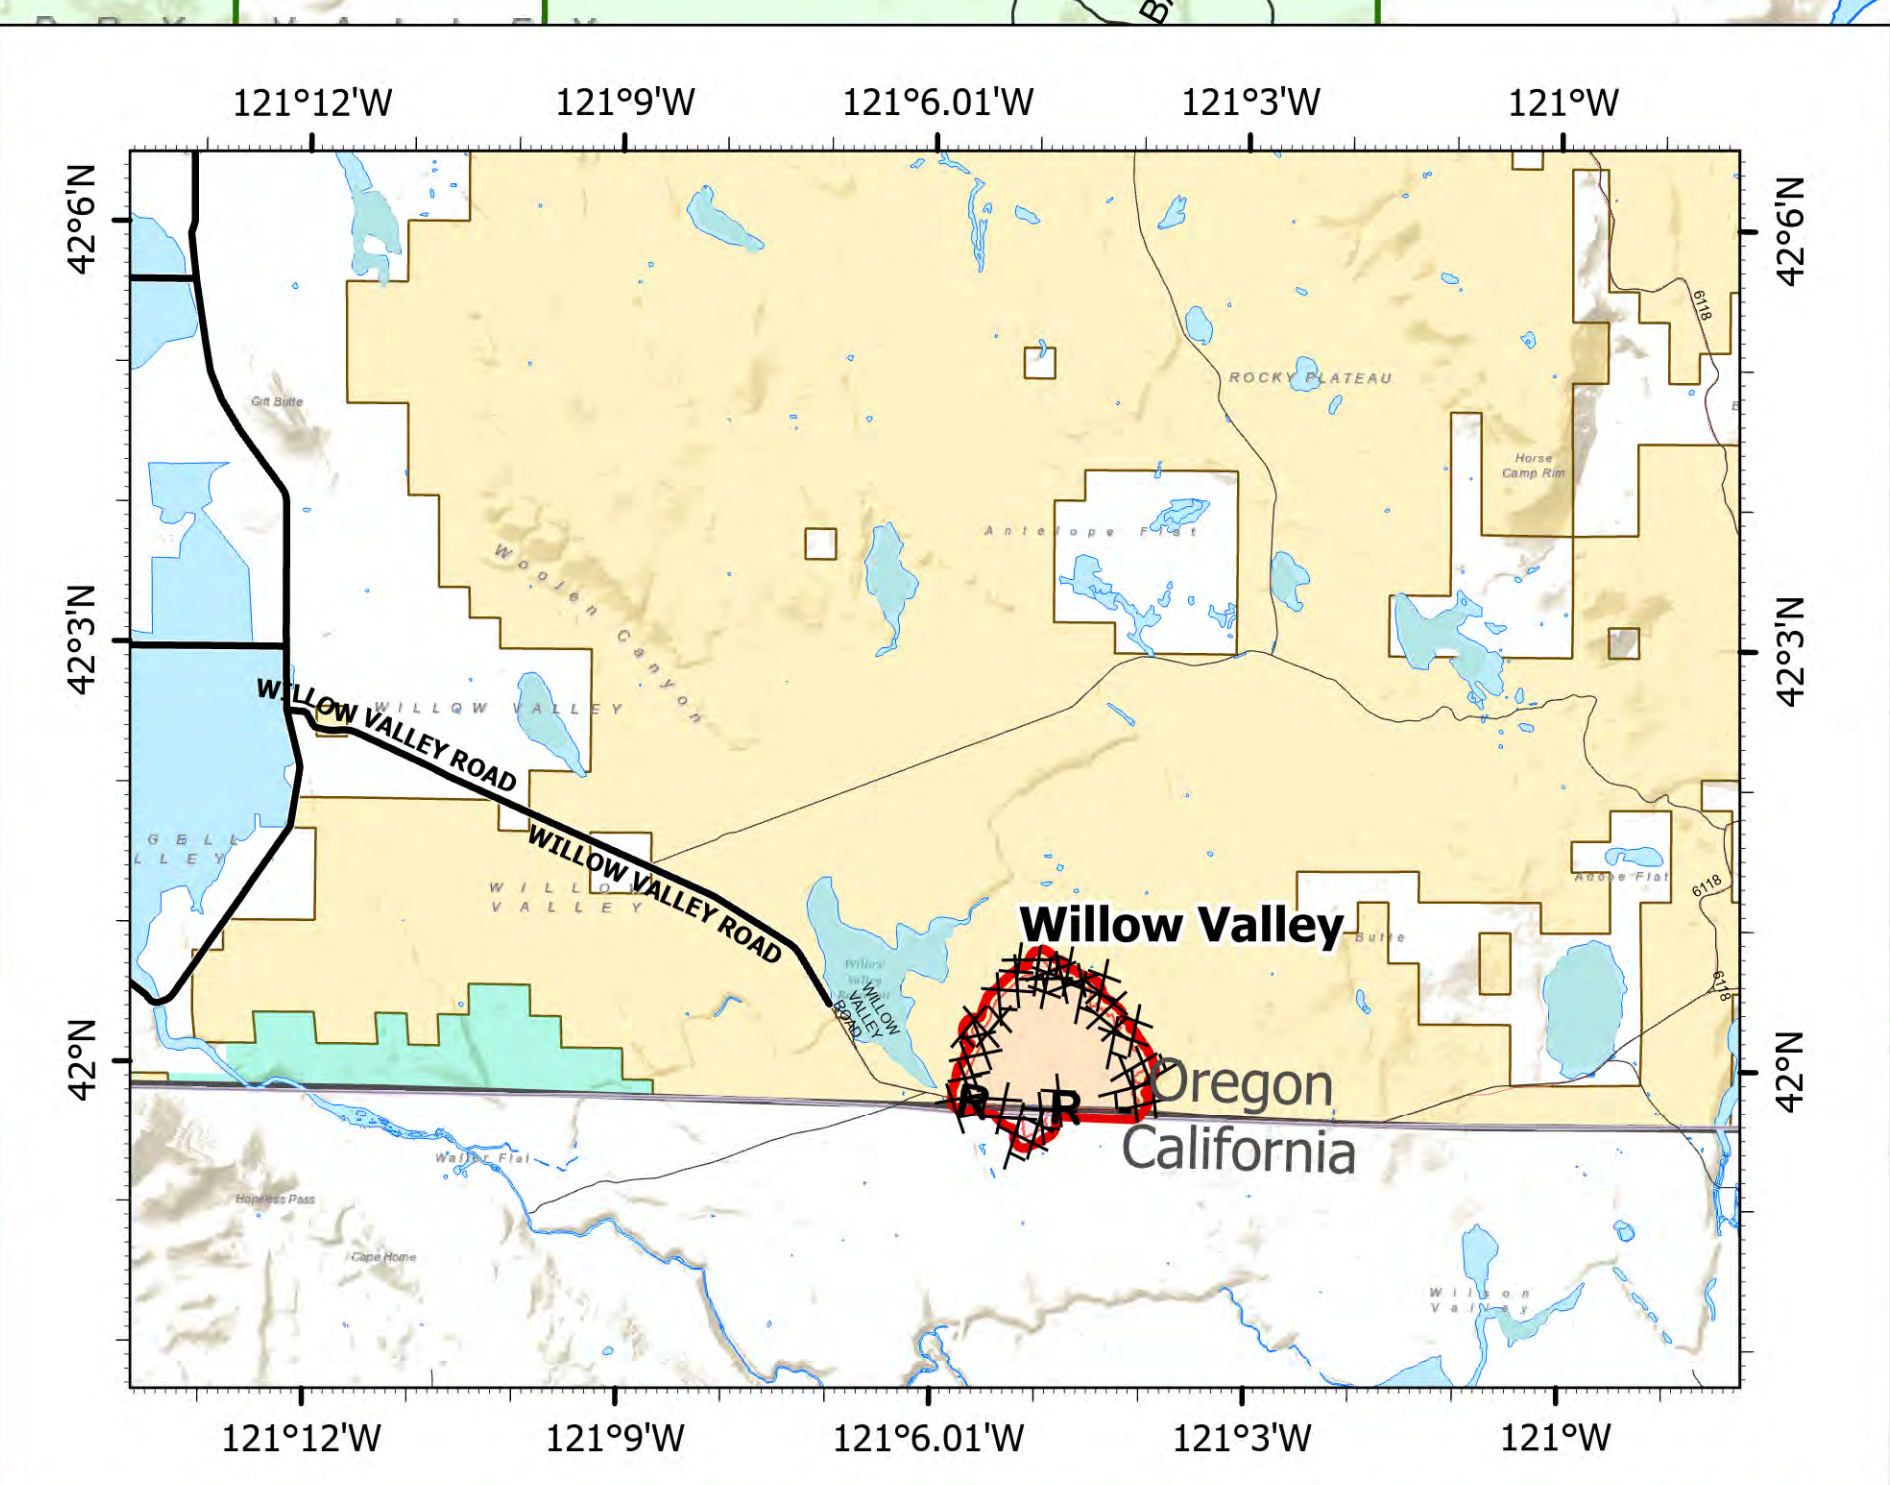

Information Map

Fox Complex

Patton Meadow / Willow Valley

August 19, 2021

August 19, 2021

Fox Complex

Information Map

08/19/2021 0722
North American 1983 Datum, Lat/Long Grid

Fox Cpx: 7,419 acres on 08/18/21 @ 18:40 hrs
Patton Meadow: 6,595 acres
Willow Valley: 824 acres

- Fire Area
- Completed Dozer Line
- Completed Hand Line
- Completed Road as Line
- Fire Edge
- Contained Line
- Interstate; Highway
- Paved
- All weather
- Mainline Rd
- Oregon Department of State Lands
- Oregon Parks and Recreation Department
- US Bureau of Land Management
- US Forest Service
- Other Federal Lands
- Local Government
- State Boundary