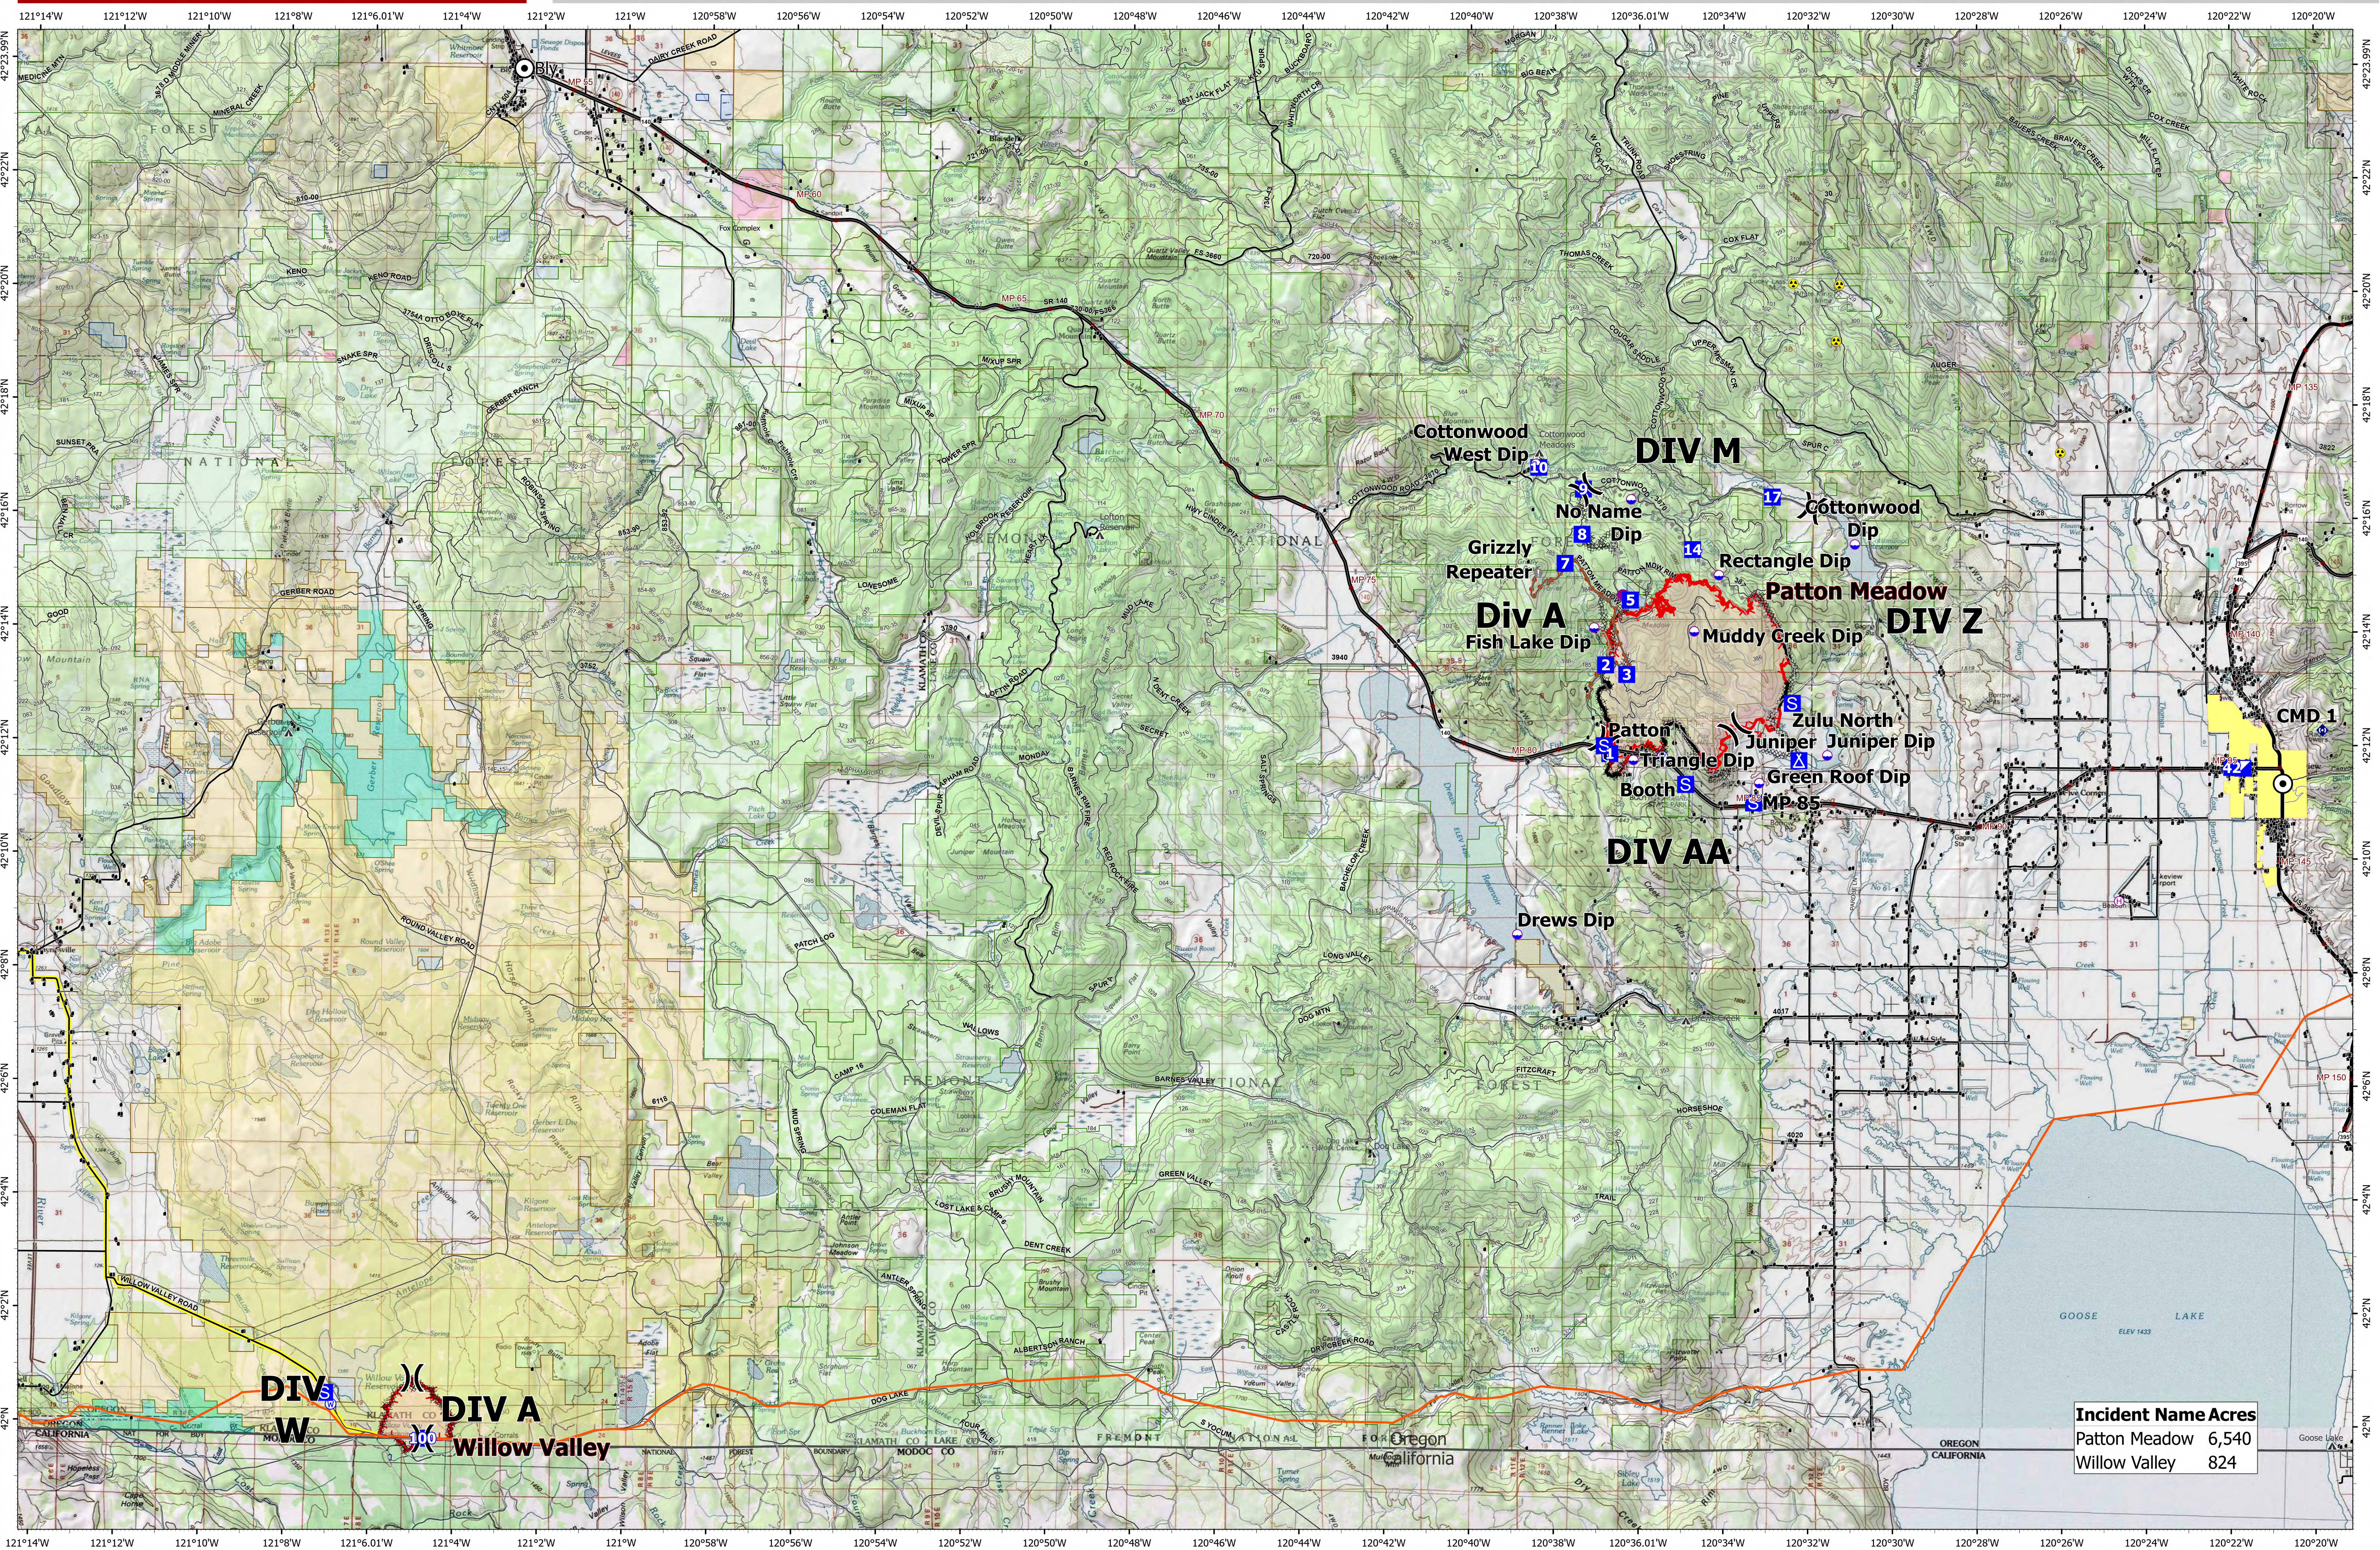

Plans Map

Fox Complex

ORFWF210422

August 19, 2021
Day Shift

| Incident Name | Acres |
|---------------|-------|
| Patton Meadow | 6,540 |
| Willow Valley | 824 |

ODF Team 1 GIS
08/18/2021 22:18
Acres from IR & DIVS

Fox Cpx: 7,364 acres at 08/18/21 @ 20:31 hrs
Patton Meadow: acres
Willow Valley: acres

- Fire Area
 - - - Completed Dozer Line
 - - - Completed Hand Line
 - - - Completed Road as Line
 - - - Planned Burnout
 - Fire Edge
- Contained Line
 - Dip Site
 - Helispot
 - Helibase
 -) Division Break
 - Incident Command Post
- Drop Point
 - ▲ Camp
 - S Staging Area
 - S Value at Risk
 - Ⓜ Repeater
 - ⚠ Hazard
- W Water Source
 - Structures
 - Oregon Department of Forestry
 - Oregon Department of State Lands
 - Oregon Parks and Recreation Department
 - US Bureau of Land Management
- US Forest Service
 - Other Federal Lands
 - Natural Gas Pipelines
 - Travel Route
 - State Boundary
 - Buried Transmission Line