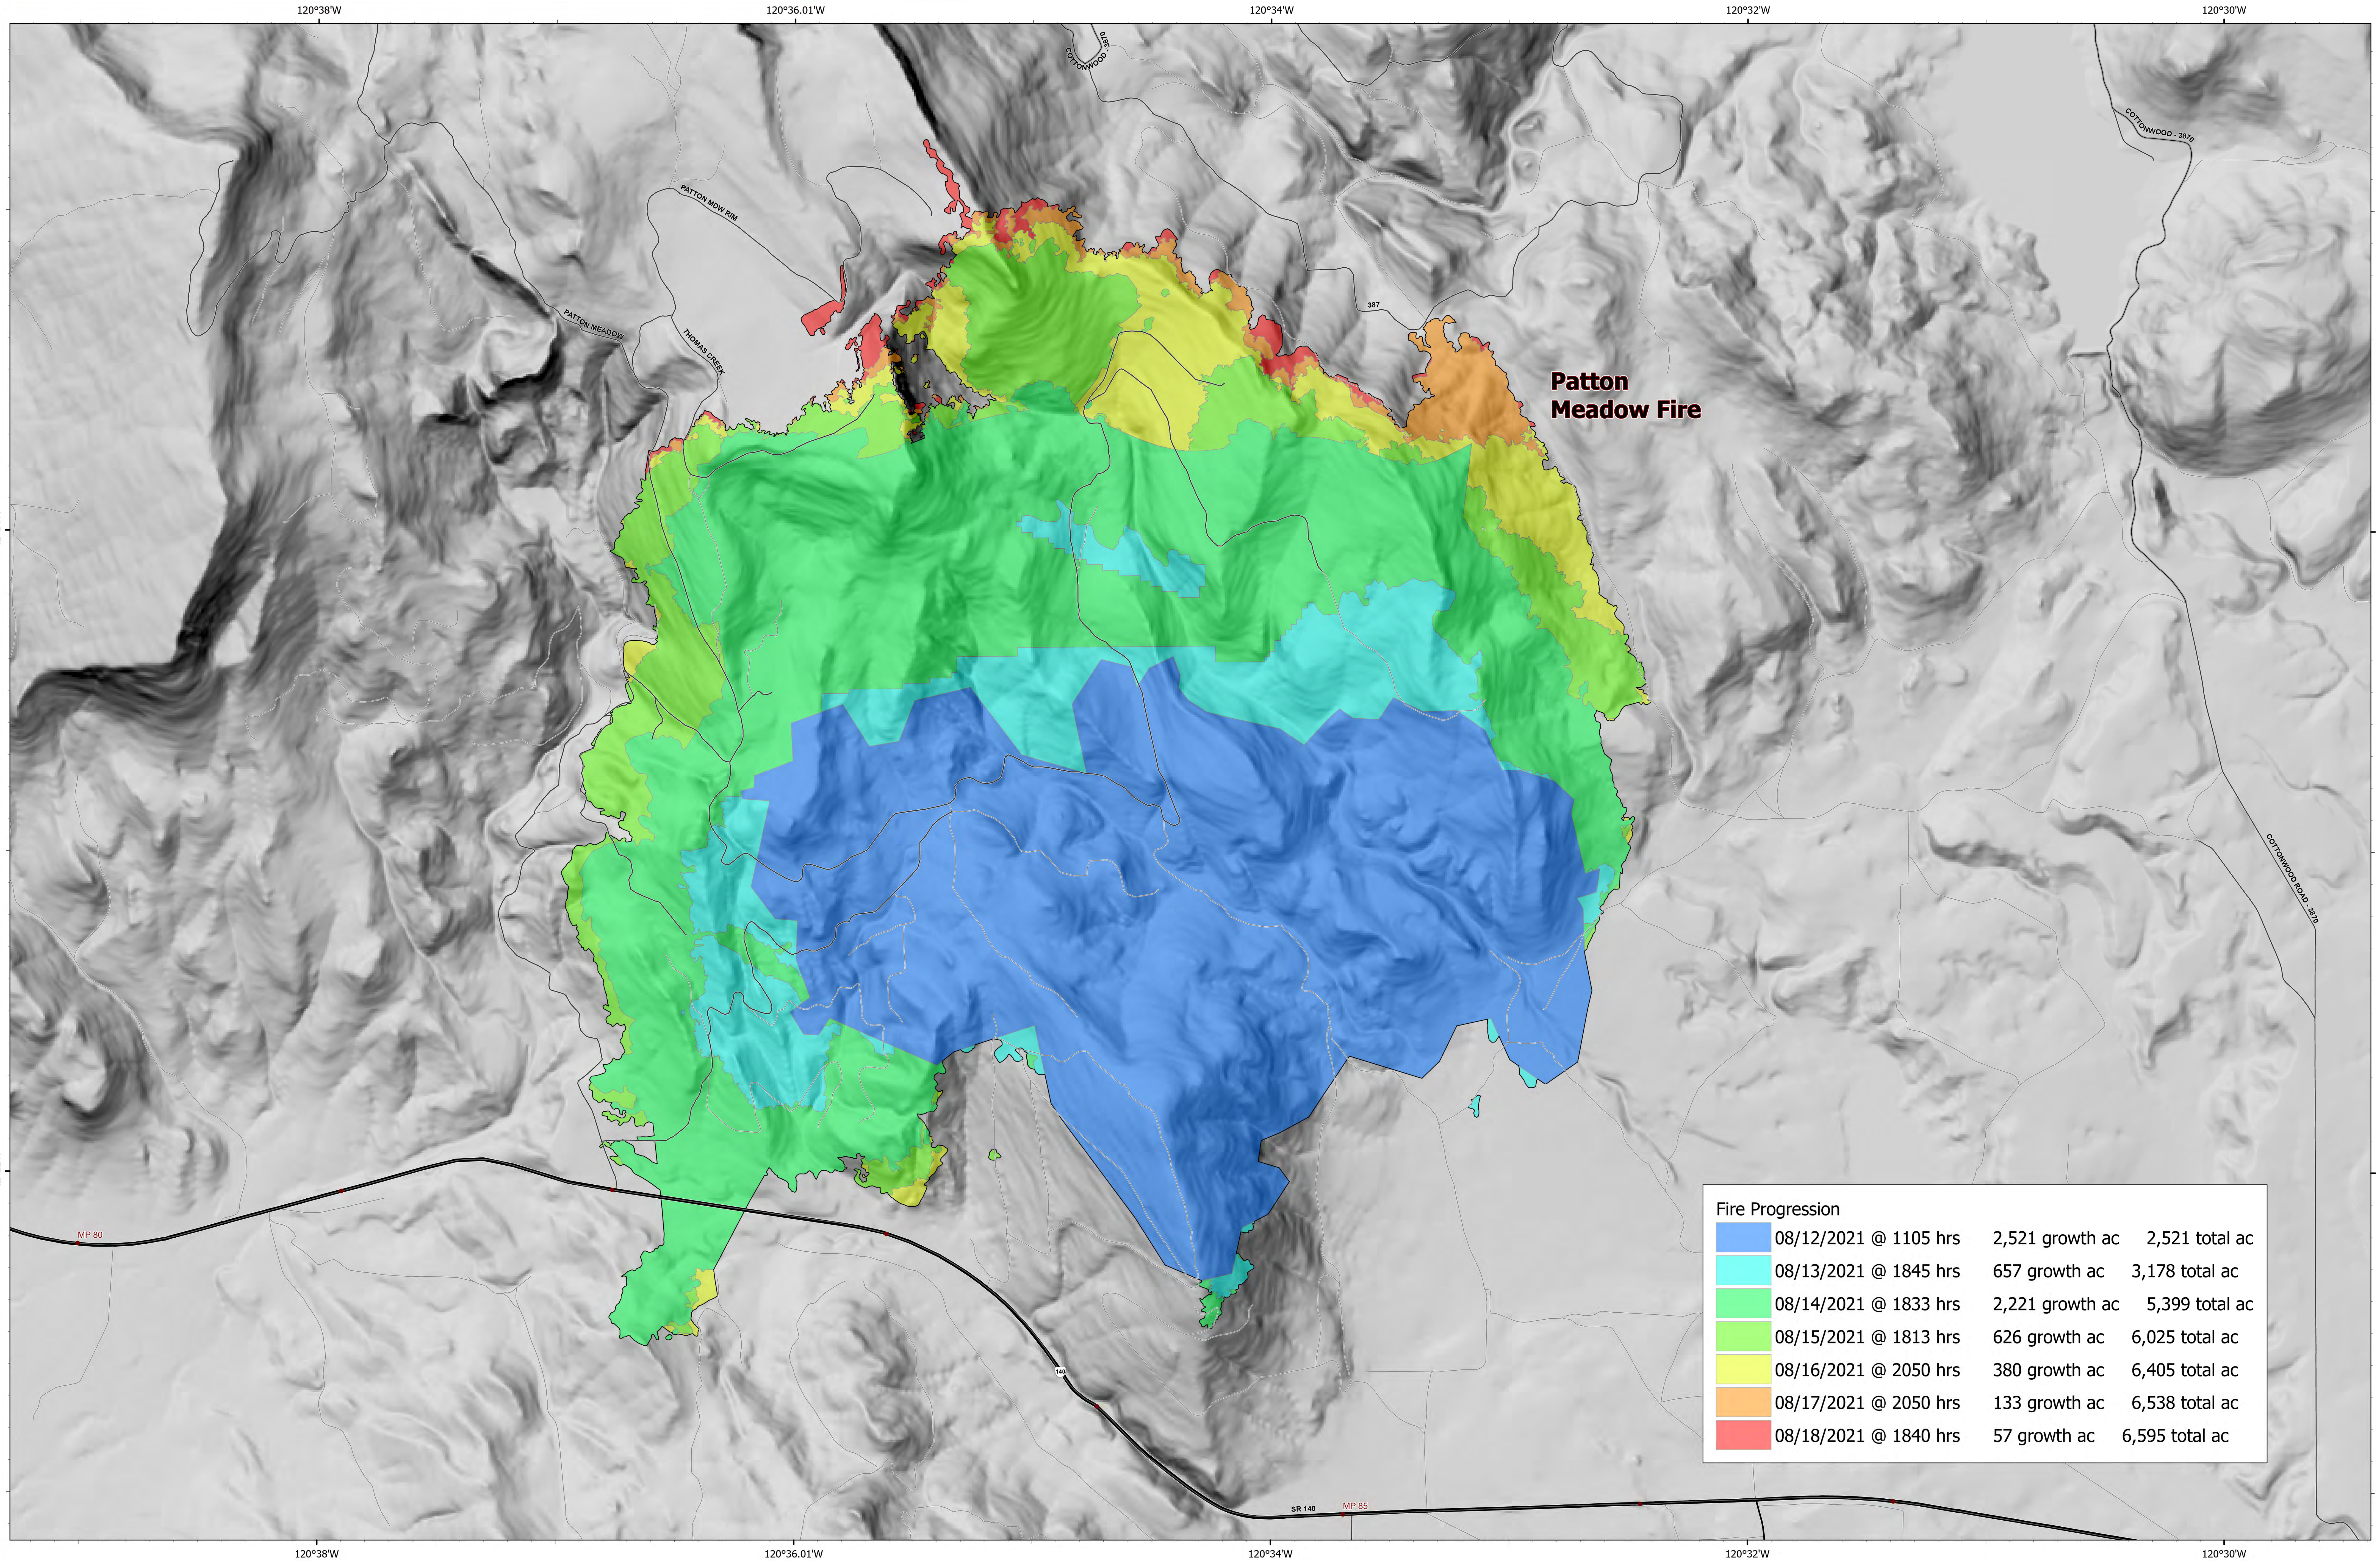

# Progression Map

# Patton Meadow ORFWF210419

August 19, 2021

August 19, 2021  
ORFWF210419  
Patton Meadow  
Progression

Fire Progression		
08/12/2021 @ 1105 hrs	2,521 growth ac	2,521 total ac
08/13/2021 @ 1845 hrs	657 growth ac	3,178 total ac
08/14/2021 @ 1833 hrs	2,221 growth ac	5,399 total ac
08/15/2021 @ 1813 hrs	626 growth ac	6,025 total ac
08/16/2021 @ 2050 hrs	380 growth ac	6,405 total ac
08/17/2021 @ 2050 hrs	133 growth ac	6,538 total ac
08/18/2021 @ 1840 hrs	57 growth ac	6,595 total ac

ODF Team 3 GIS  
08/19/2021 0926  
Acres from IR

Fox Cpx: 7,419 acres at 08/18/21 @ 18:40 hrs  
Patton Meadow: 6,595 acres  
Willow Valley: 824 acres