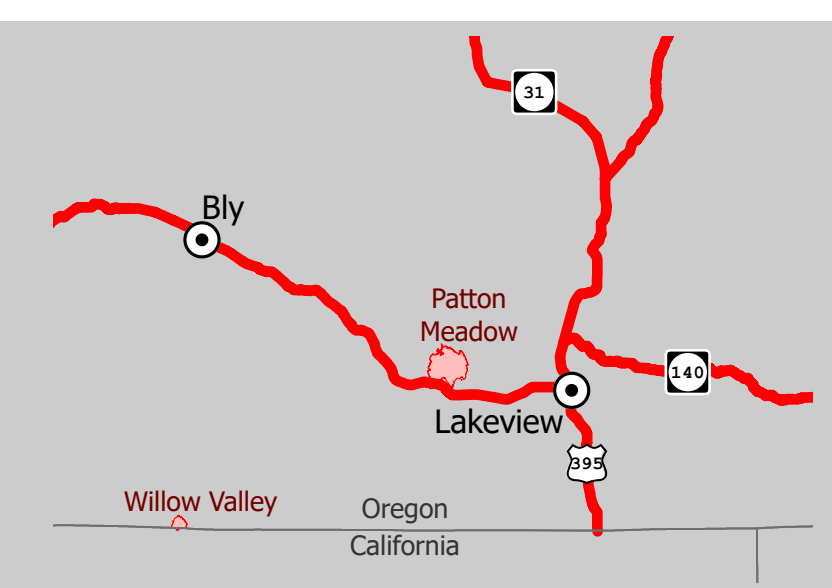

Briefing Map

Patton Meadow

ORFWF210419

August 19, 2021
Day Shift

ODF Team 3 GIS
08/19/2021 0711
Acres from IR
North American 1983 Datum, Lat/Long Grid

Fox Cpx: 7,419 acres at 08/18/21 @ 18:40 hrs
Patton Meadow: 6,595 acres
Willow Valley: 824 acres

- ▭ Fire Area
- Fire Edge
- Completed Dozer Line
- Contained Line
- H - Completed Hand Line
- R - Completed Road as Line
- Planned Burnout
- Fire Edge
- Contained Line
- H - Completed Hand Line
- R - Completed Road as Line
- Planned Burnout
- Drop Point
- Ⓜ Camp
- Ⓢ Staging Area
- Ⓜ Value at Risk
- ⚠ Hazard
- Ⓜ Water Source
- Ⓜ Structures
- Interstate, Highway
- Paved
- All weather
- Ⓢ Staging Area
- Ⓜ Value at Risk
- ⚠ Hazard
- Ⓜ Water Source
- Ⓜ Structures
- Interstate, Highway
- Paved
- All weather
- Mainline Rd
- - - State Boundary
- Buried Transmission Line

Use the camera on a mobile device