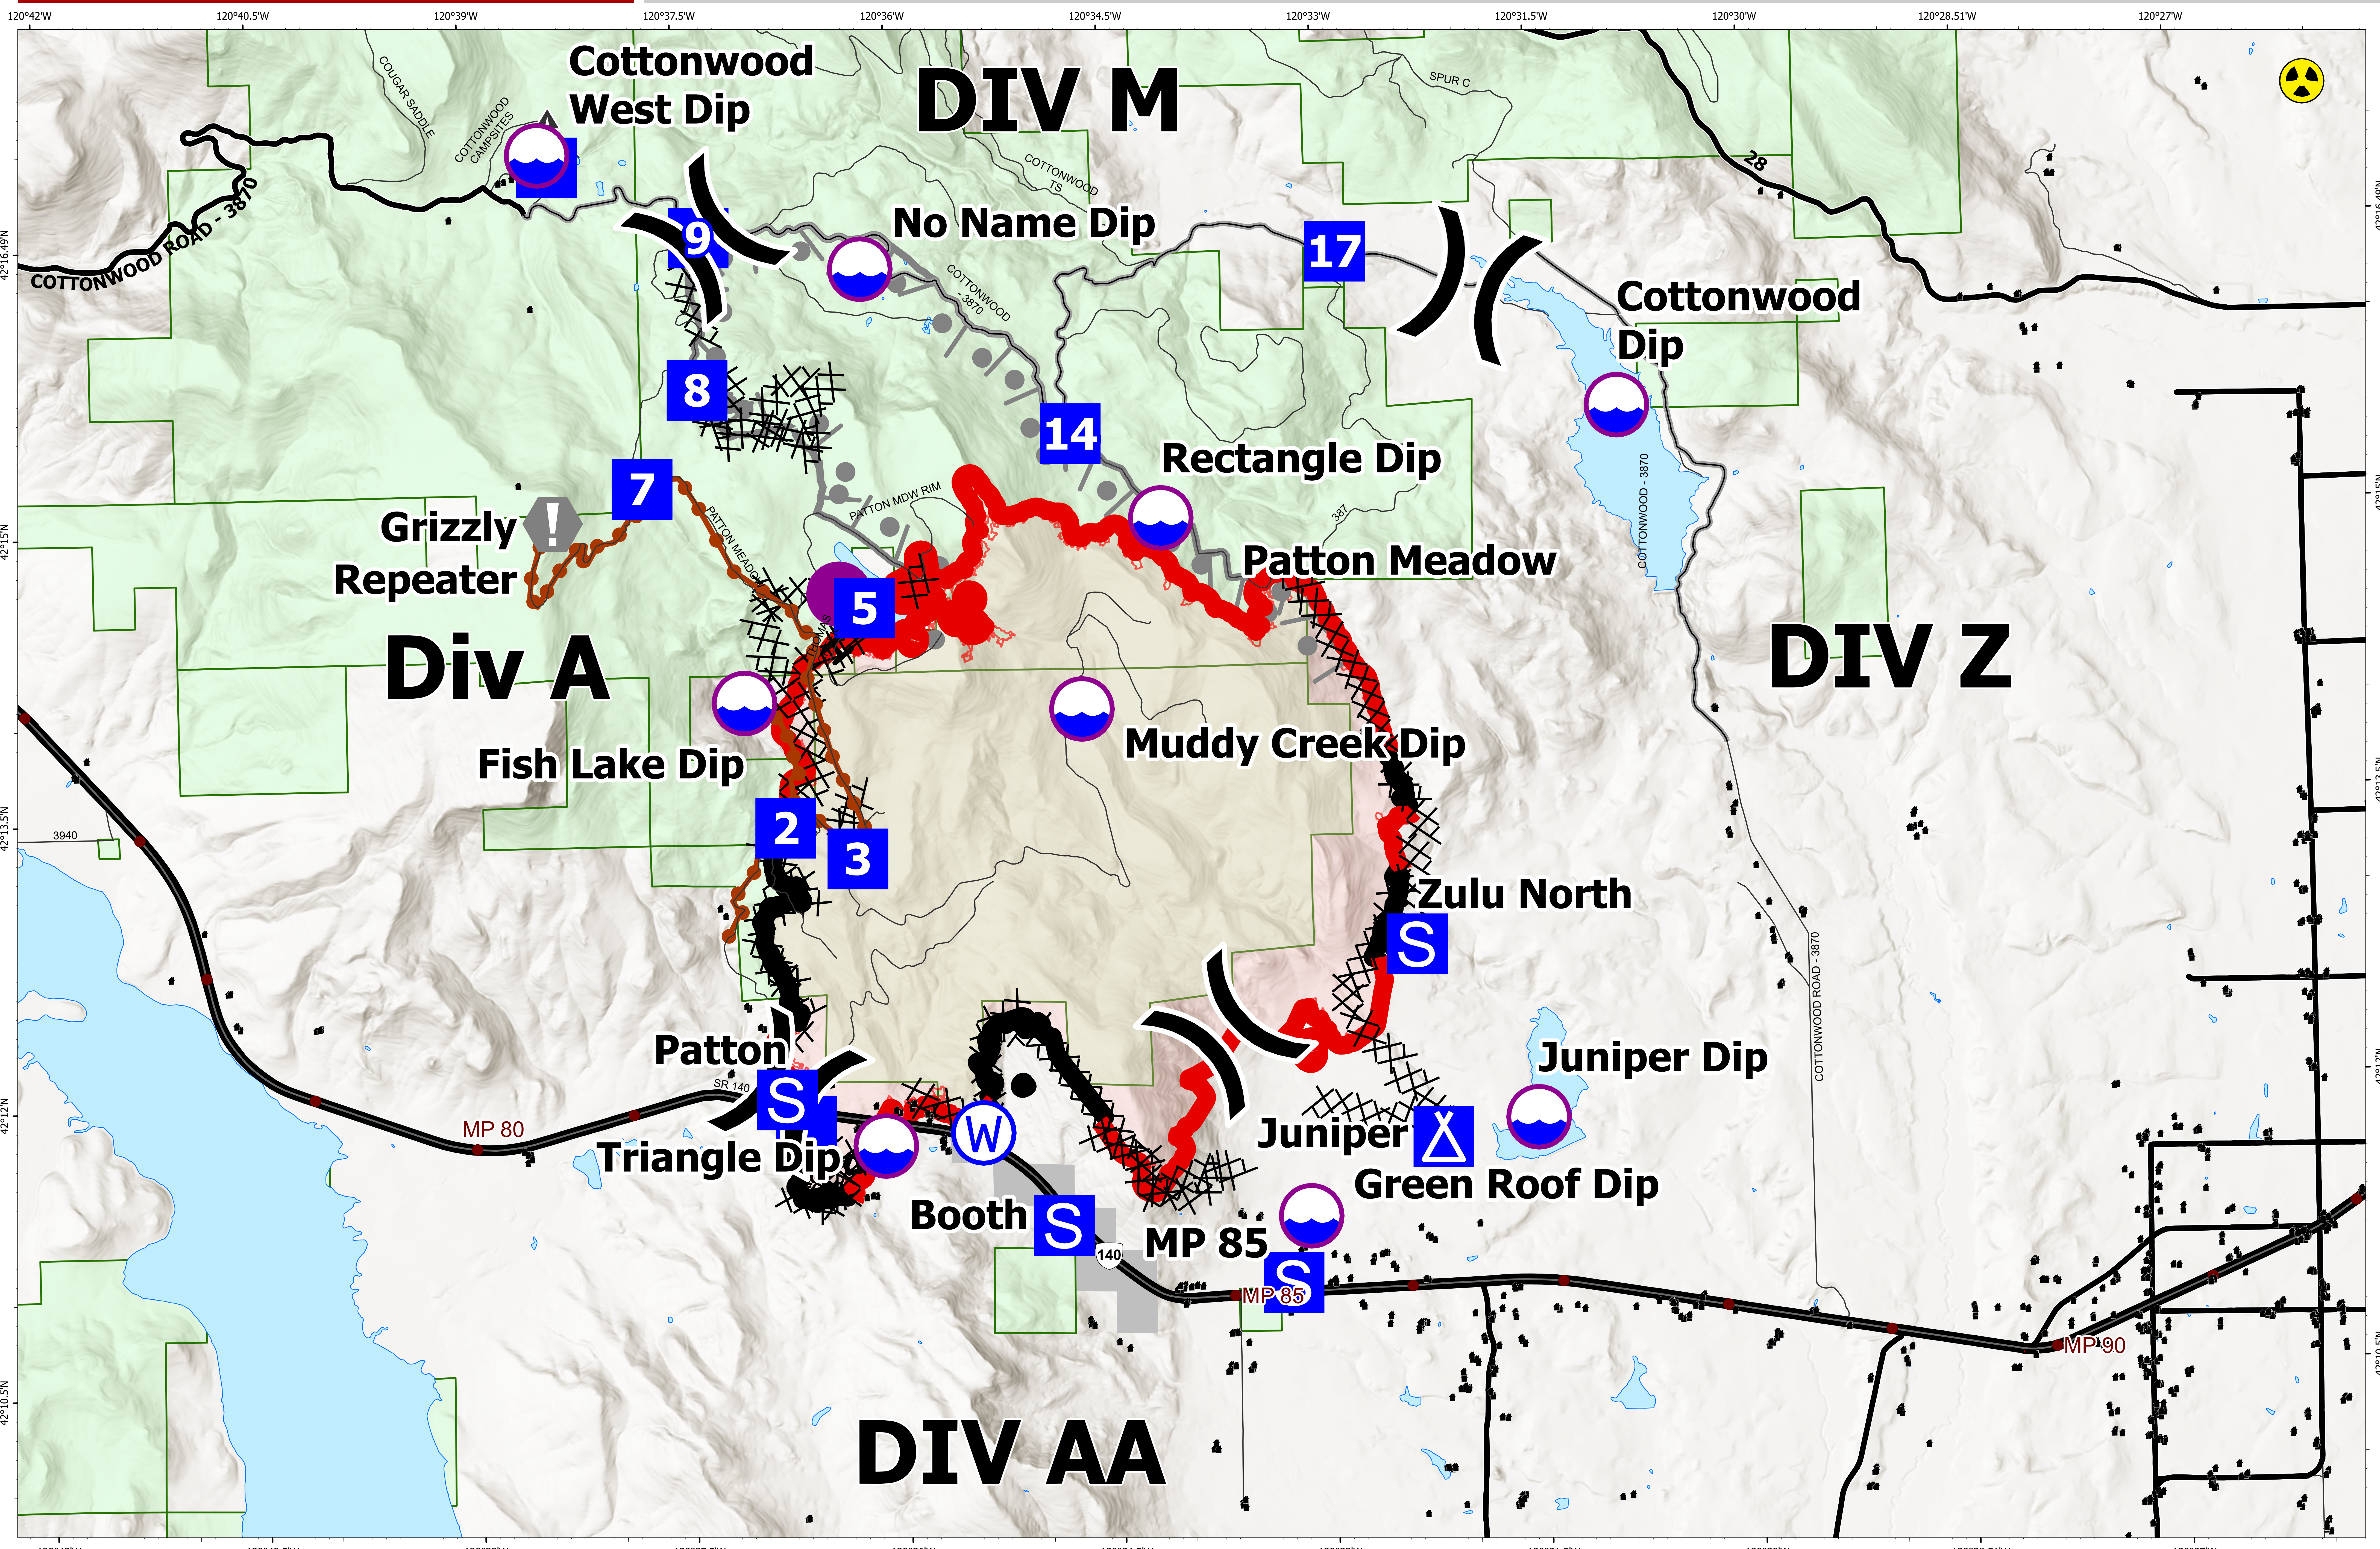

Briefing Map

Patton Meadow

ORFWF210419

August 19, 2021
Day Shift

ODF Team 3 GIS
08/19/2021 0711
Acres from IR
North American 1983 Datum, Lat/Long Grid

Fox Cpx: 7,419 acres at 08/18/21 @ 18:40 hrs
Patton Meadow: 6,595 acres
Willow Valley: 824 acres

- ▭ Fire Area
- Fire Edge
- Completed Dozer Line
- Contained Line
- H - Completed Hand Line
- R - Completed Road as Line
- Planned Burnout
- Fire Edge
- Contained Line
- H - Completed Hand Line
- R - Completed Road as Line
- Planned Burnout
- Drop Point
- Ⓜ Camp
- Ⓢ Staging Area
- Ⓜ Value at Risk
- ⚠ Hazard
- Ⓜ Water Source
- Ⓜ Structures
- Interstate, Highway
- Paved
- All weather
- Ⓢ Staging Area
- Ⓜ Value at Risk
- ⚠ Hazard
- Ⓜ Water Source
- Ⓜ Structures
- Interstate, Highway
- Paved
- All weather
- Mainline Rd
- - - State Boundary
- Buried Transmission Line

Use the camera on a mobile device