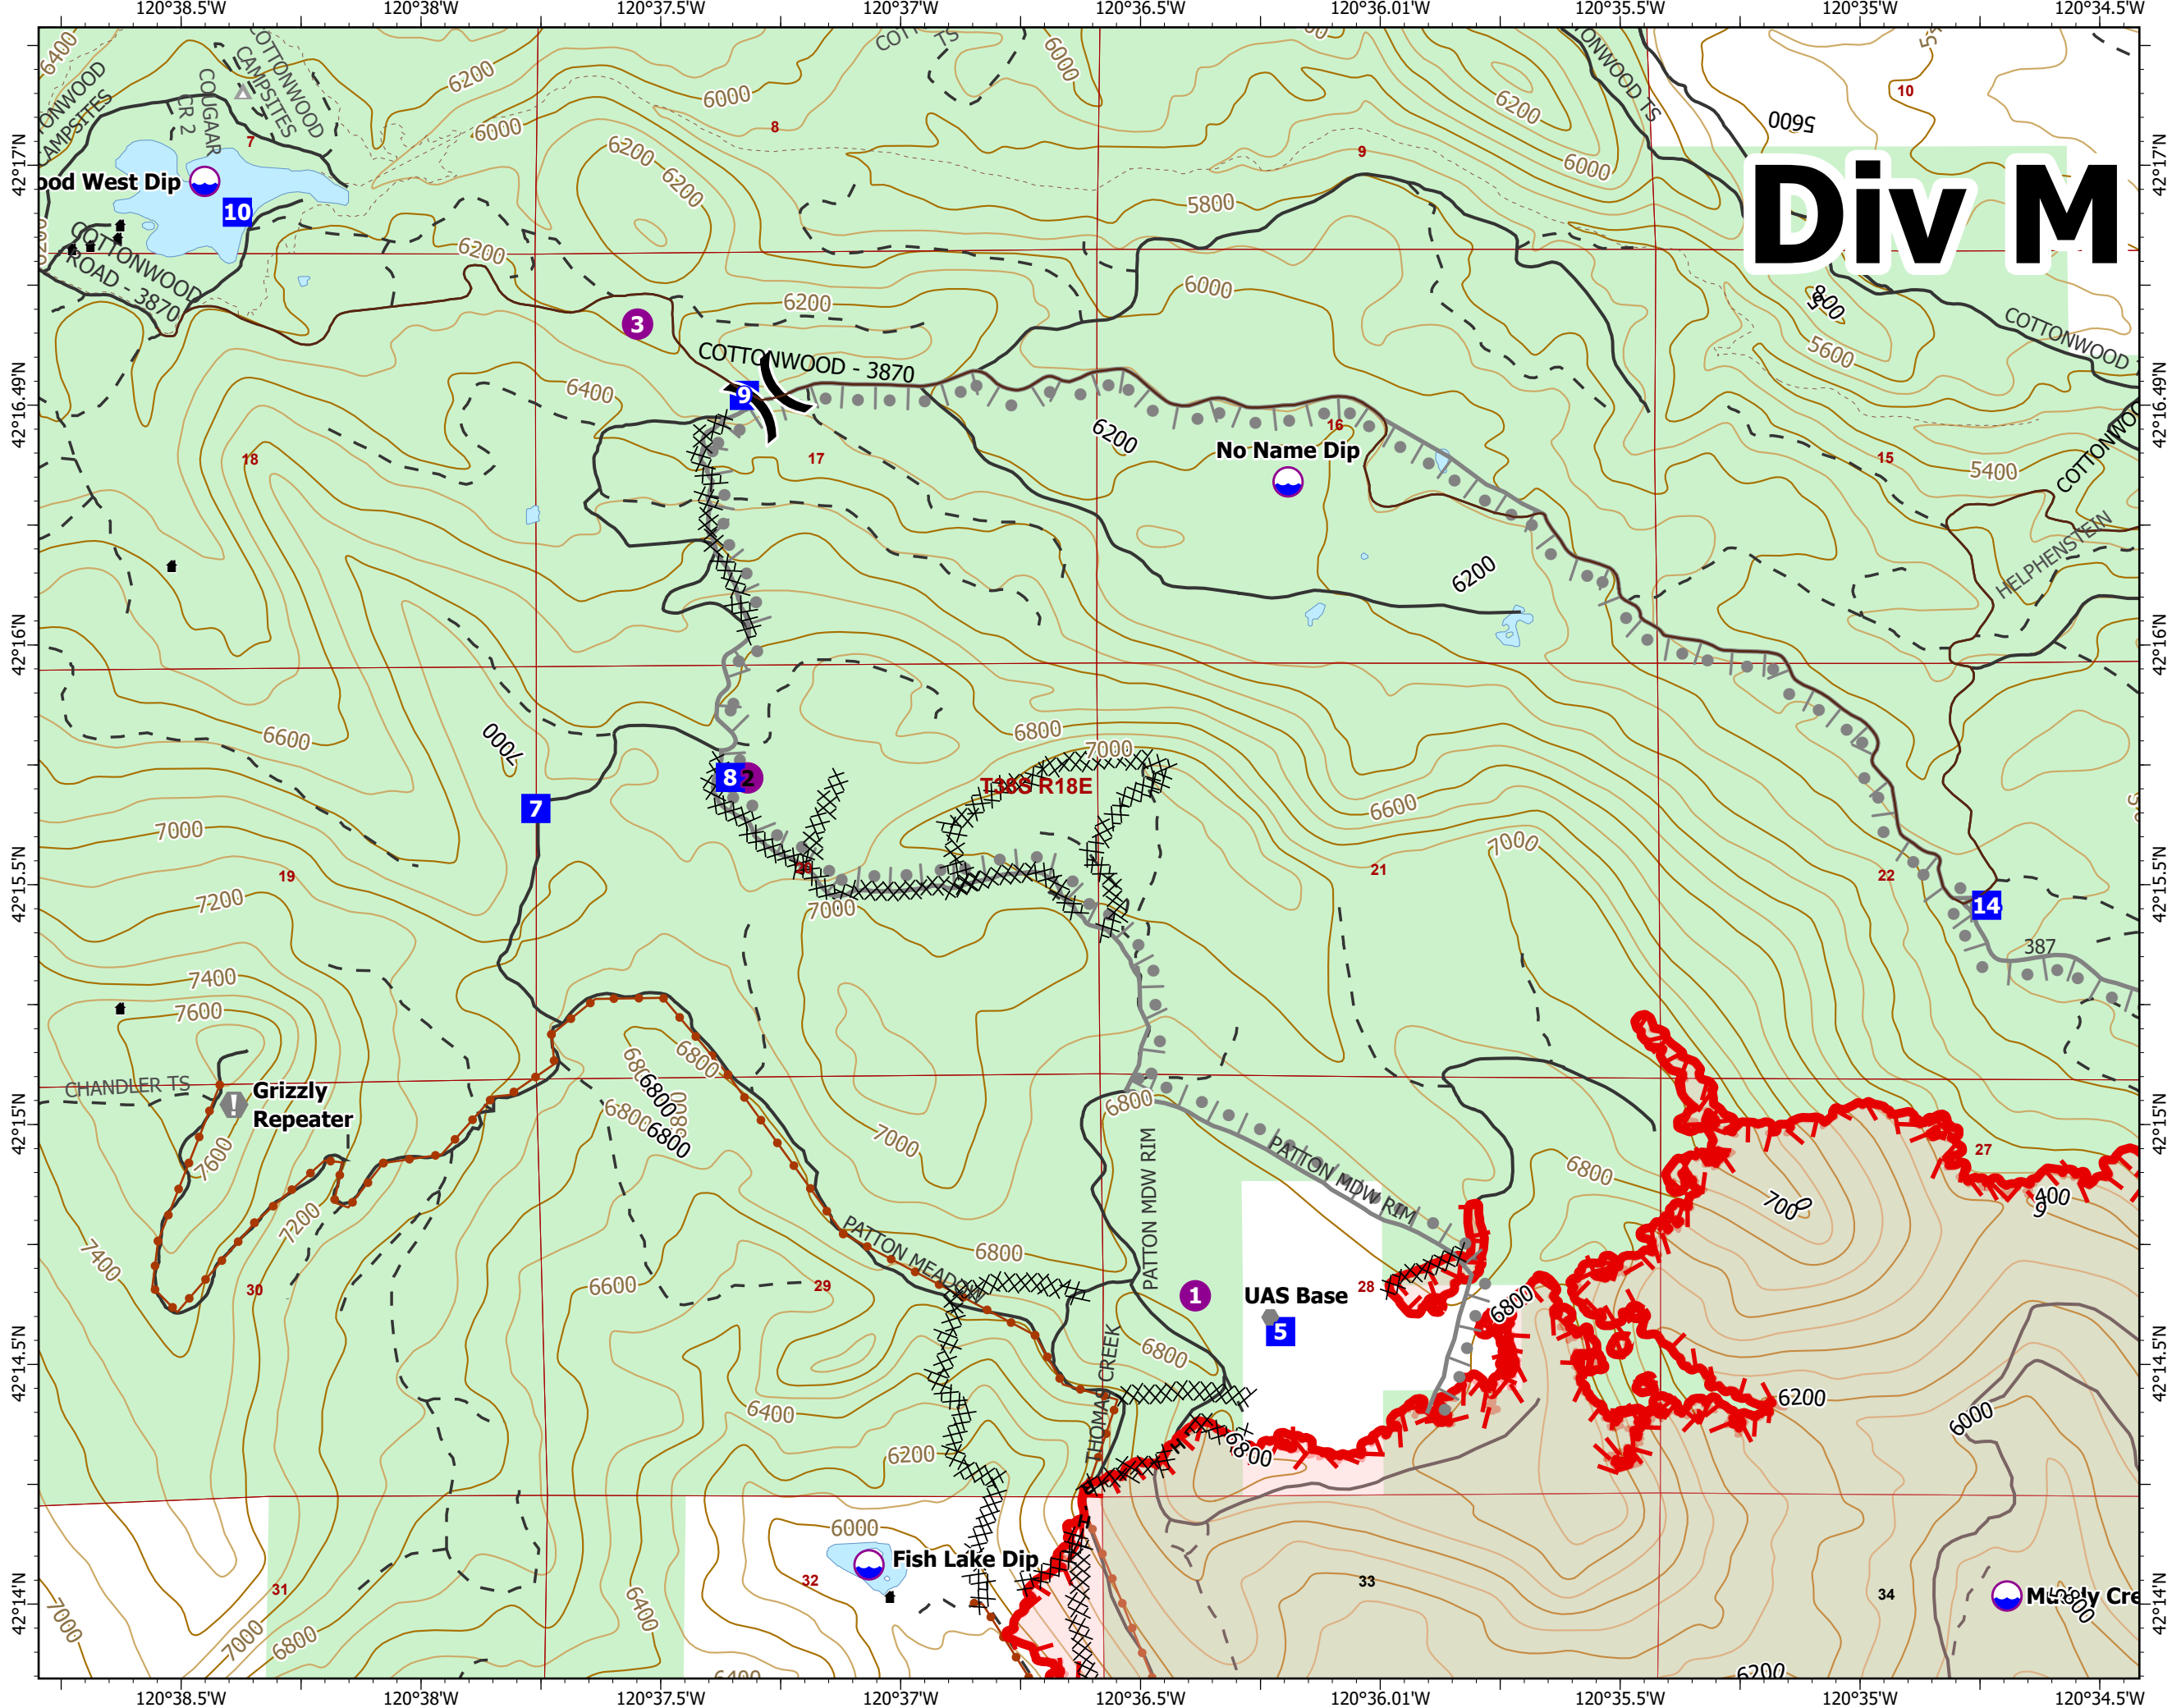

**IAP**  
**Patton Meadow**  
**ORFWF210419**  
**08/19/2021 Night**  
 Fox Cpx: 7,419 acres at 08/18/21 @ 18:40 hrs  
 Patton Meadow: 6,595 acres  
 Willow Valley: 824 acres

**DIV M/DIV A**  
 Page 3 of 4

- Dip Site
- Helispot
- Division Break
- Drop Point
- Closure
- Value at Risk
- Other
- Completed Dozer Line
- Completed Hand Line
- Completed Road as Line
- Planned Burnout
- Fire Edge
- Campground
- Structure
- Surfaced Road
- Dirt Road
- Mainline Rd
- Hiking trail
- Waterbody
- United States Forest Service
- Buried Transmission Line

ODF IMT 3  
 08/19/2021 1402  
 Acres from IR  
 WGS 1984 Datum. LatLong Grid

**Div M**