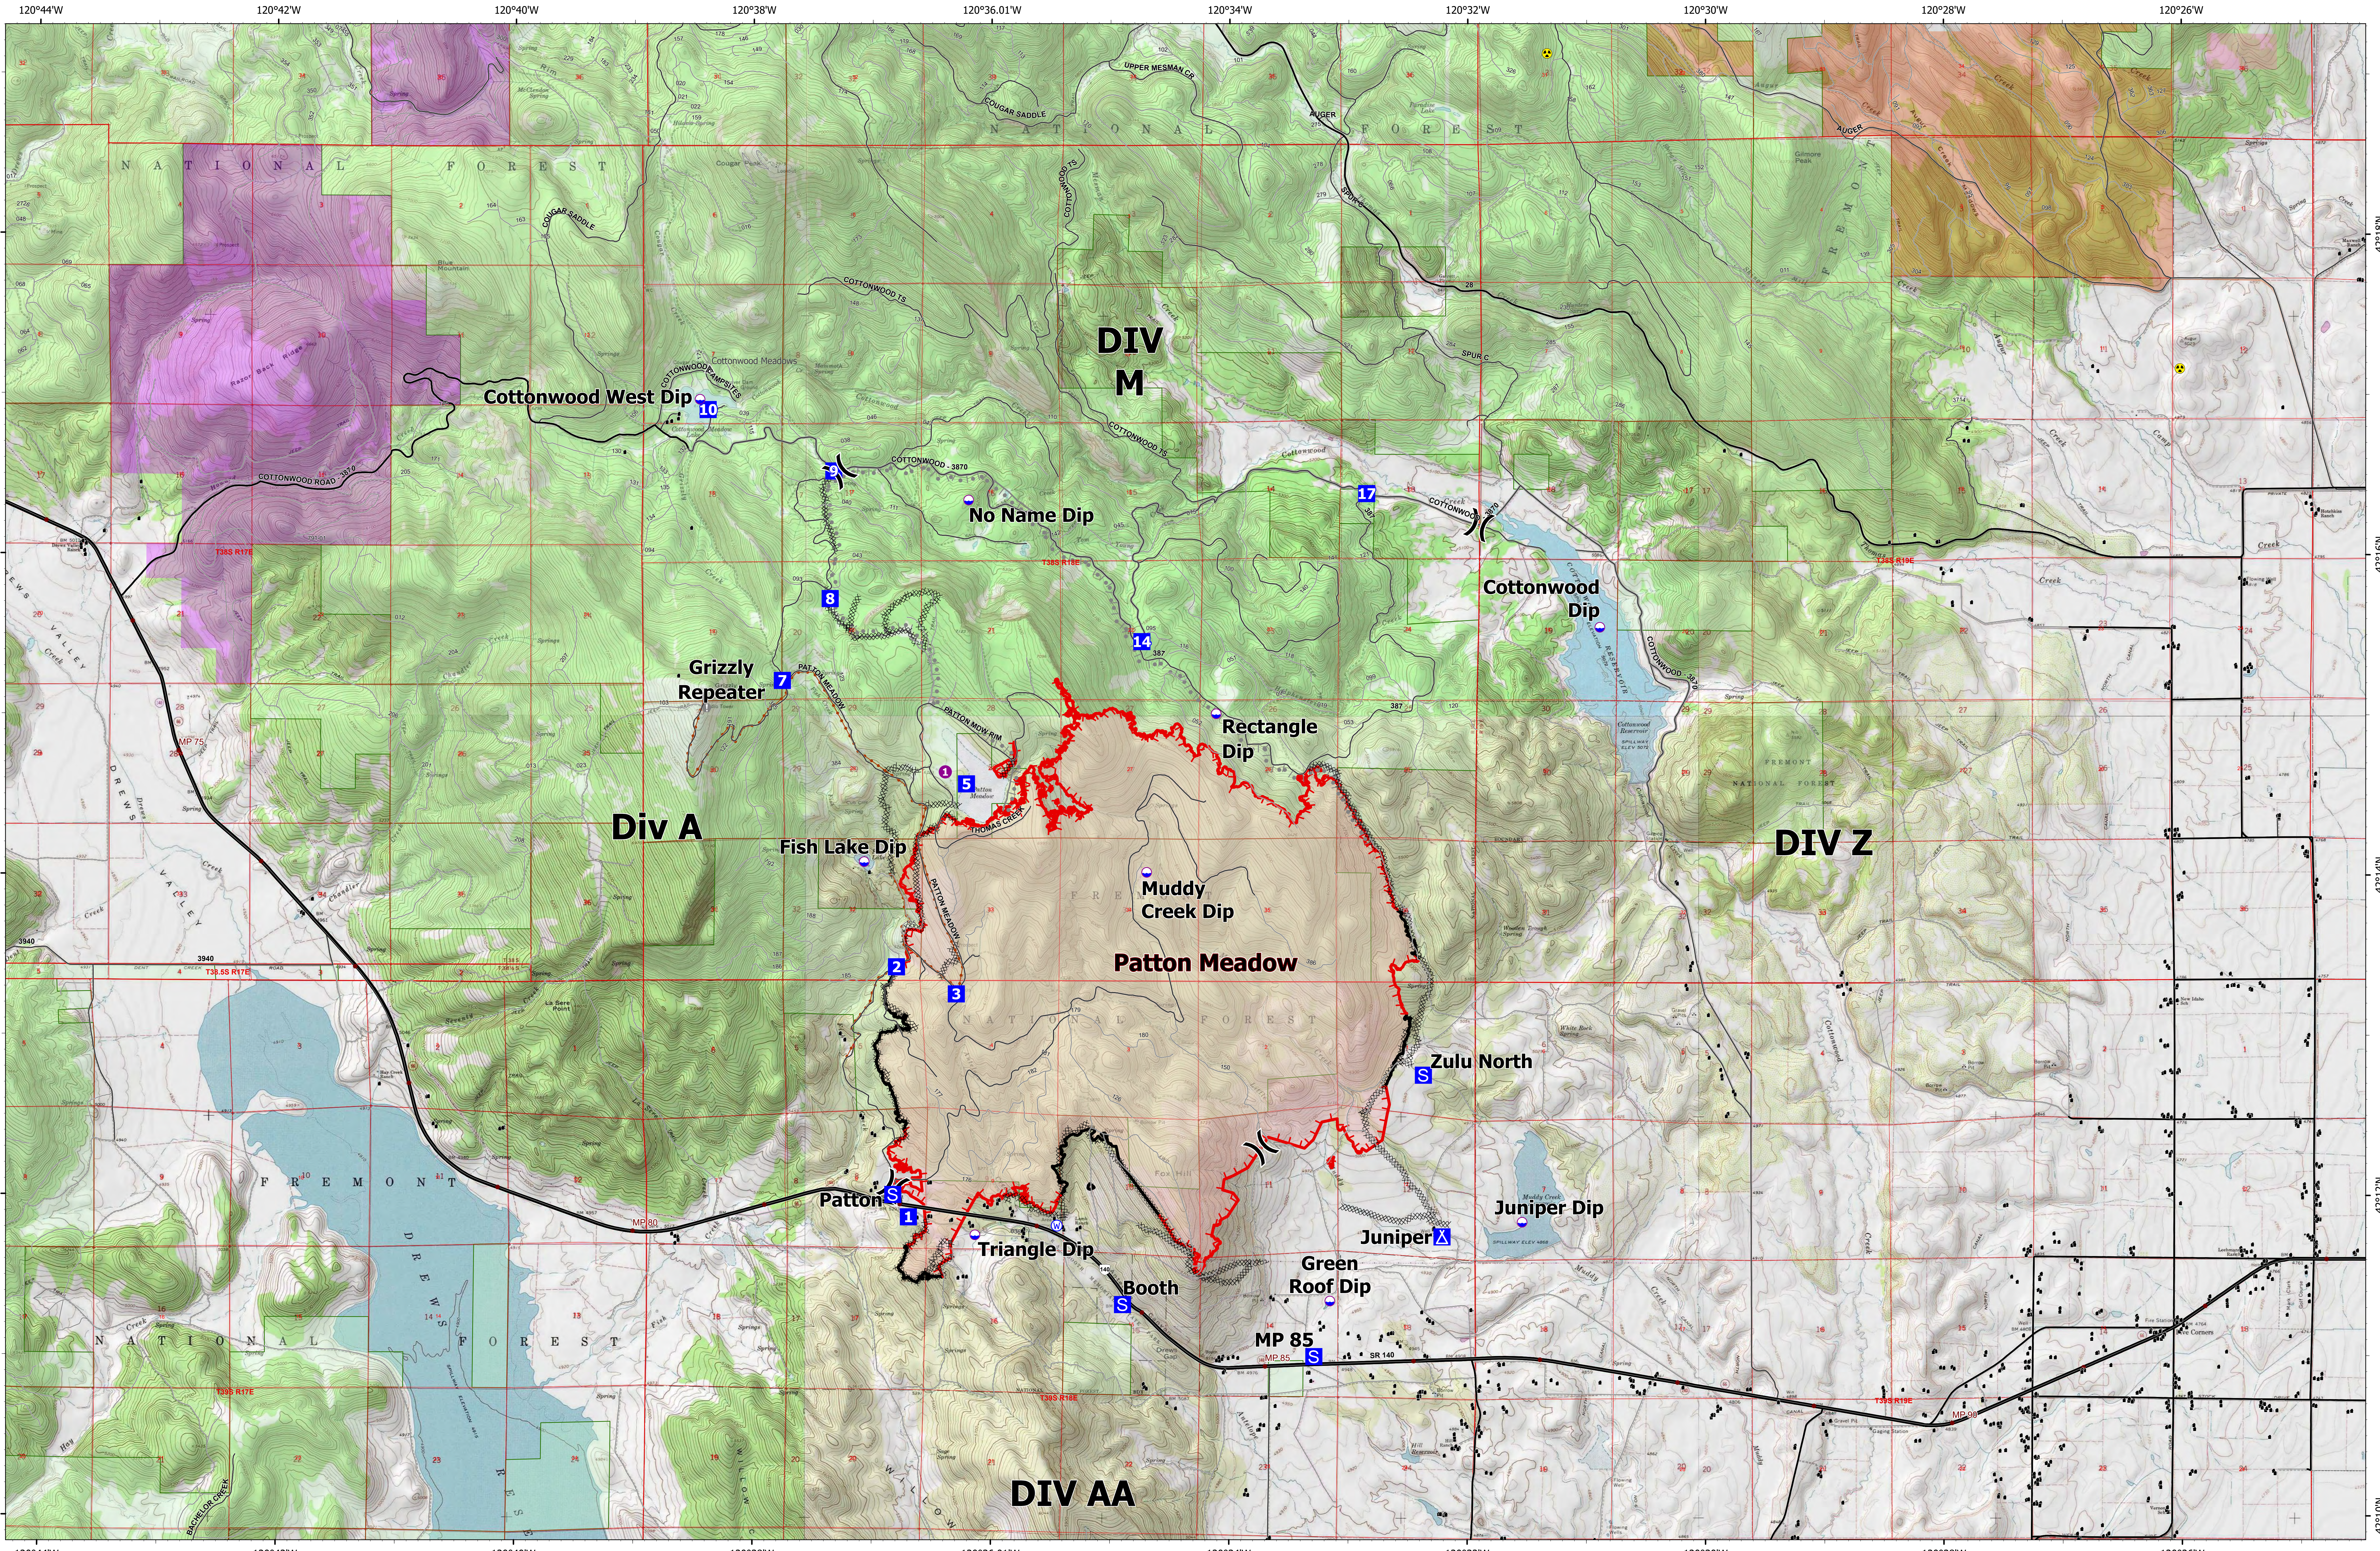

OPS Map

Patton Meadow

ORFWF210419

August 19, 2021
Day Shift

ODF Team 3 GIS
08/19/2021 07:15
Acres from IR

Fox Cpx: 7,419 acres at 08/18/21 @ 18:40 hrs
Patton Meadow: 6,595 acres
Willow Valley: 824 acres

- Fire Area
- Contained Line
- Completed Dozer Line
- Completed Hand Line
- Division Break
- Completed Road as Line
- Planned Burnout
- Fire Edge
- Dip Site
- Helispot
- Value at Risk
- Hazard
- Water Source
- Structures
- Oregon Department of State Lands
- Staging Area
- Drop Point
- Camp
- Oregon Parks and Recreation Department
- US Forest Service
- State Boundary
- Buried Transmission Line
- Collins Timber Company
- TRS Management

Use the camera on a mobile device