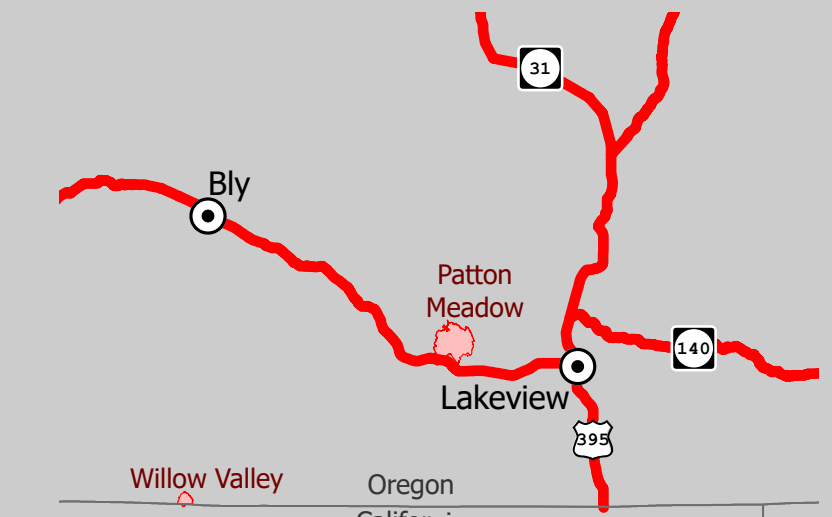

OPS Map

Patton Meadow

ORFWF210419

August 19, 2021
Day Shift

ODF Team 3 GIS
08/19/2021 07:15
Acres from IR

Fox Cpx: 7,419 acres at 08/18/21 @ 18:40 hrs
Patton Meadow: 6,595 acres
Willow Valley: 824 acres

- Fire Area
- Contained Line
- Completed Dozer Line
- Completed Hand Line
- Division Break
- Completed Road as Line
- Planned Burnout
- Fire Edge
- Dip Site
- Helispot
- Value at Risk
- Hazard
- Water Source
- Structures
- Oregon Department of State Lands
- Staging Area
- Drop Point
- Camp
- Oregon Parks and Recreation Department
- US Forest Service
- State Boundary
- Buried Transmission Line
- Collins Timber Company
- TRS Management

Use the camera on a mobile device