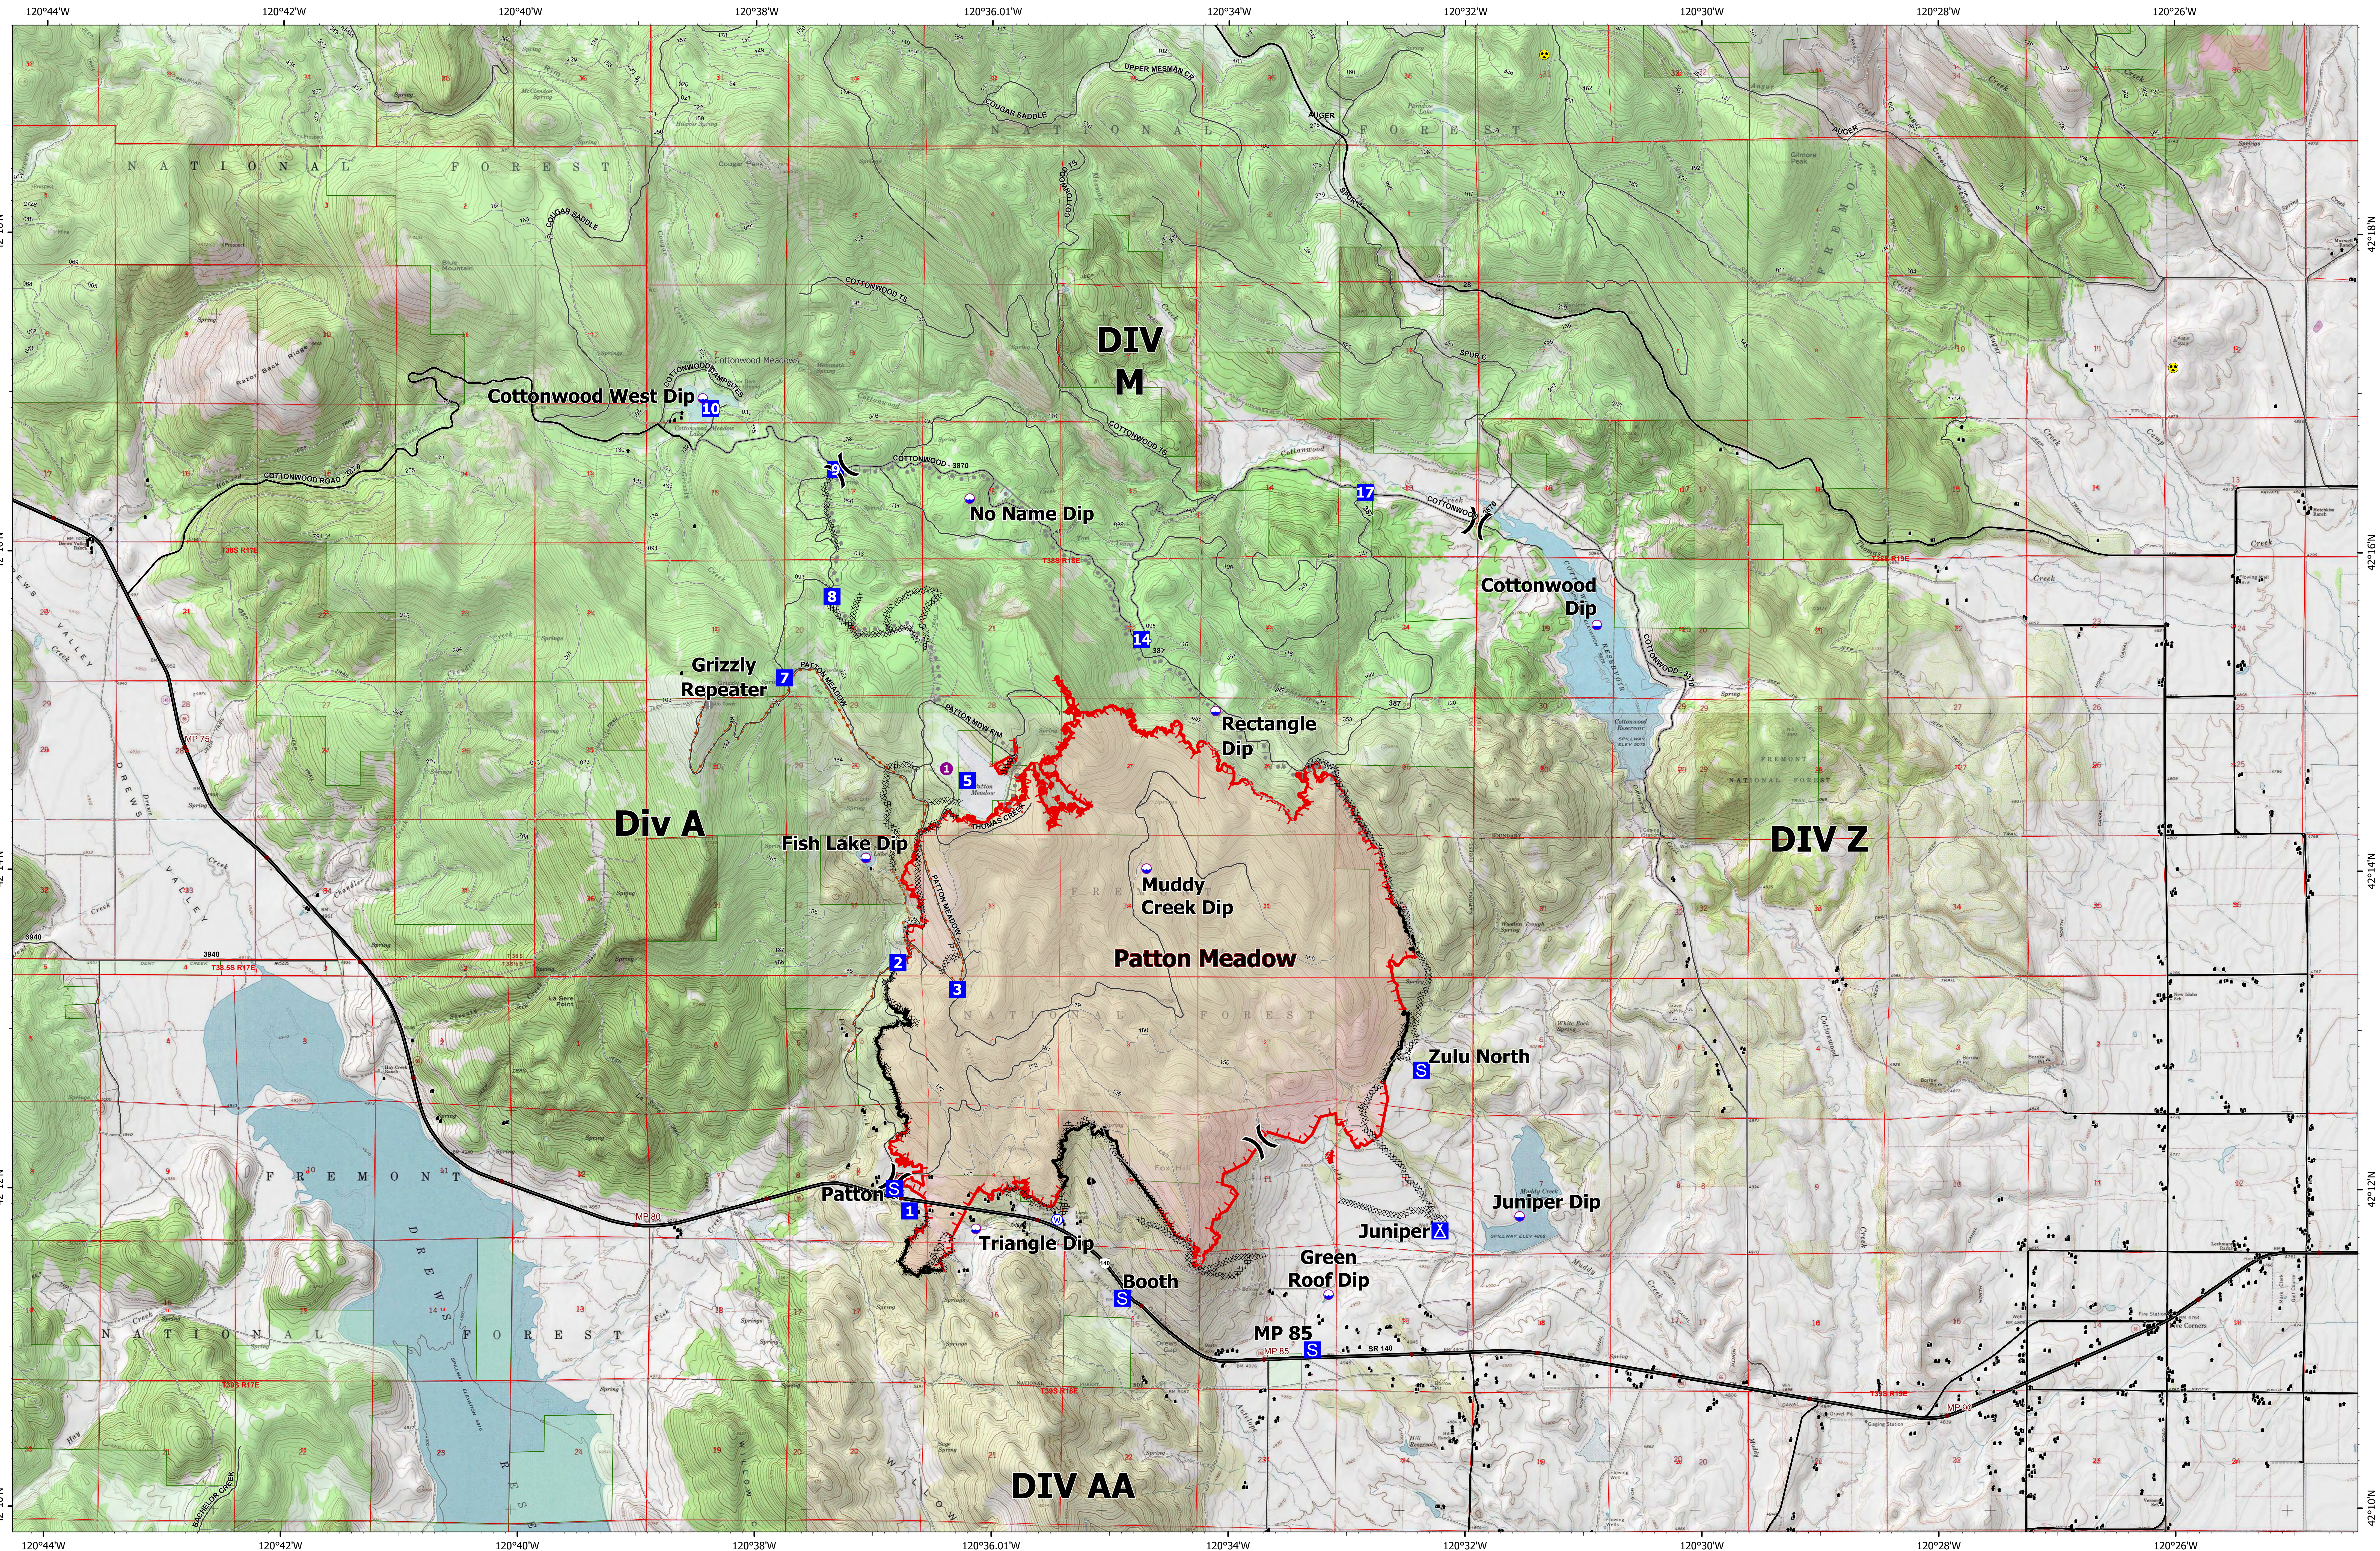

OPS Map

Patton Meadow

ORFWF210419

August 19, 2021
Day Shift

0 0.5 1 2 Miles

ODF Team 3 GIS
08/19/2021 07:18
Acres from IR

Fox Cpx: 7,419 acres at 08/18/21 @ 18:40 hrs
Patton Meadow: 6,595 acres
Willow Valley: 824 acres

- Fire Area
- Completed Dozer Line
- Completed Hand Line
- Completed Road as Line
- Planned Burnout
- Fire Edge
- Contained Line
- Dip Site
- Helispot
- Division Break
- Drop Point
- Camp
- Staging Area
- Value at Risk
- Hazard
- Water Source
- Structures
- Oregon Department of State Lands
- Oregon Parks and Recreation Department
- US Forest Service
- State Boundary
- Buried Transmission Line

Use the camera on a mobile device