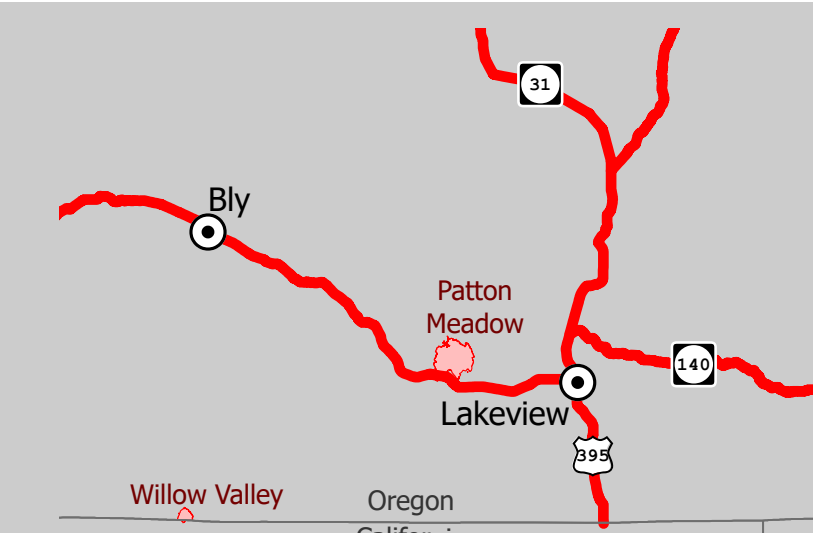

OPS Map

Patton Meadow

ORFWF210419

August 19, 2021
Day Shift

0 0.5 1 2 Miles

ODF Team 3 GIS
08/19/2021 07:18
Acres from IR

Fox Cpx: 7,419 acres at 08/18/21 @ 18:40 hrs
Patton Meadow: 6,595 acres
Willow Valley: 824 acres

- Fire Area
- Completed Dozer Line
- Completed Hand Line
- Completed Road as Line
- Planned Burnout
- Fire Edge
- Contained Line
- Dip Site
- Helispot
- Division Break
- Drop Point
- Camp
- Staging Area
- Value at Risk
- Hazard
- Water Source
- Structures
- Oregon Department of State Lands
- Oregon Parks and Recreation Department
- US Forest Service
- State Boundary
- Buried Transmission Line

Use the camera on a mobile device