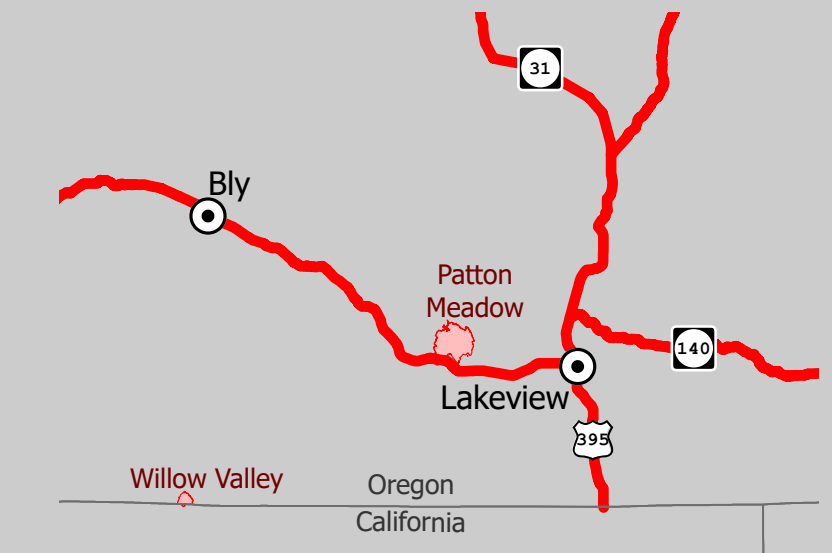

OPS Map

Patton Meadow

ORFWF210419

August 19, 2021
Night Shift

ODF Team 3 GIS
08/19/2021 14:18
Acres from IR

Fox Cpx: 7,419 acres at 08/18/21 @ 18:40 hrs
Patton Meadow: 6,595 acres
Willow Valley: 824 acres

- Fire Area
- Completed Dozer Line
- Completed Hand Line
- Completed Road as Line
- Planned Burnout
- Fire Edge
- Contained Line
- Dip Site
- Helispot
- Division Break
- Drop Point
- Closure
- Camp
- Staging Area
- Value at Risk
- Other
- Hazard
- Water Source
- Structures
- Oregon Department of State Lands
- Oregon Parks and Recreation Department
- US Forest Service
- State Boundary
- Buried Transmission Line
- Collins Timber Company
- Green Diamond