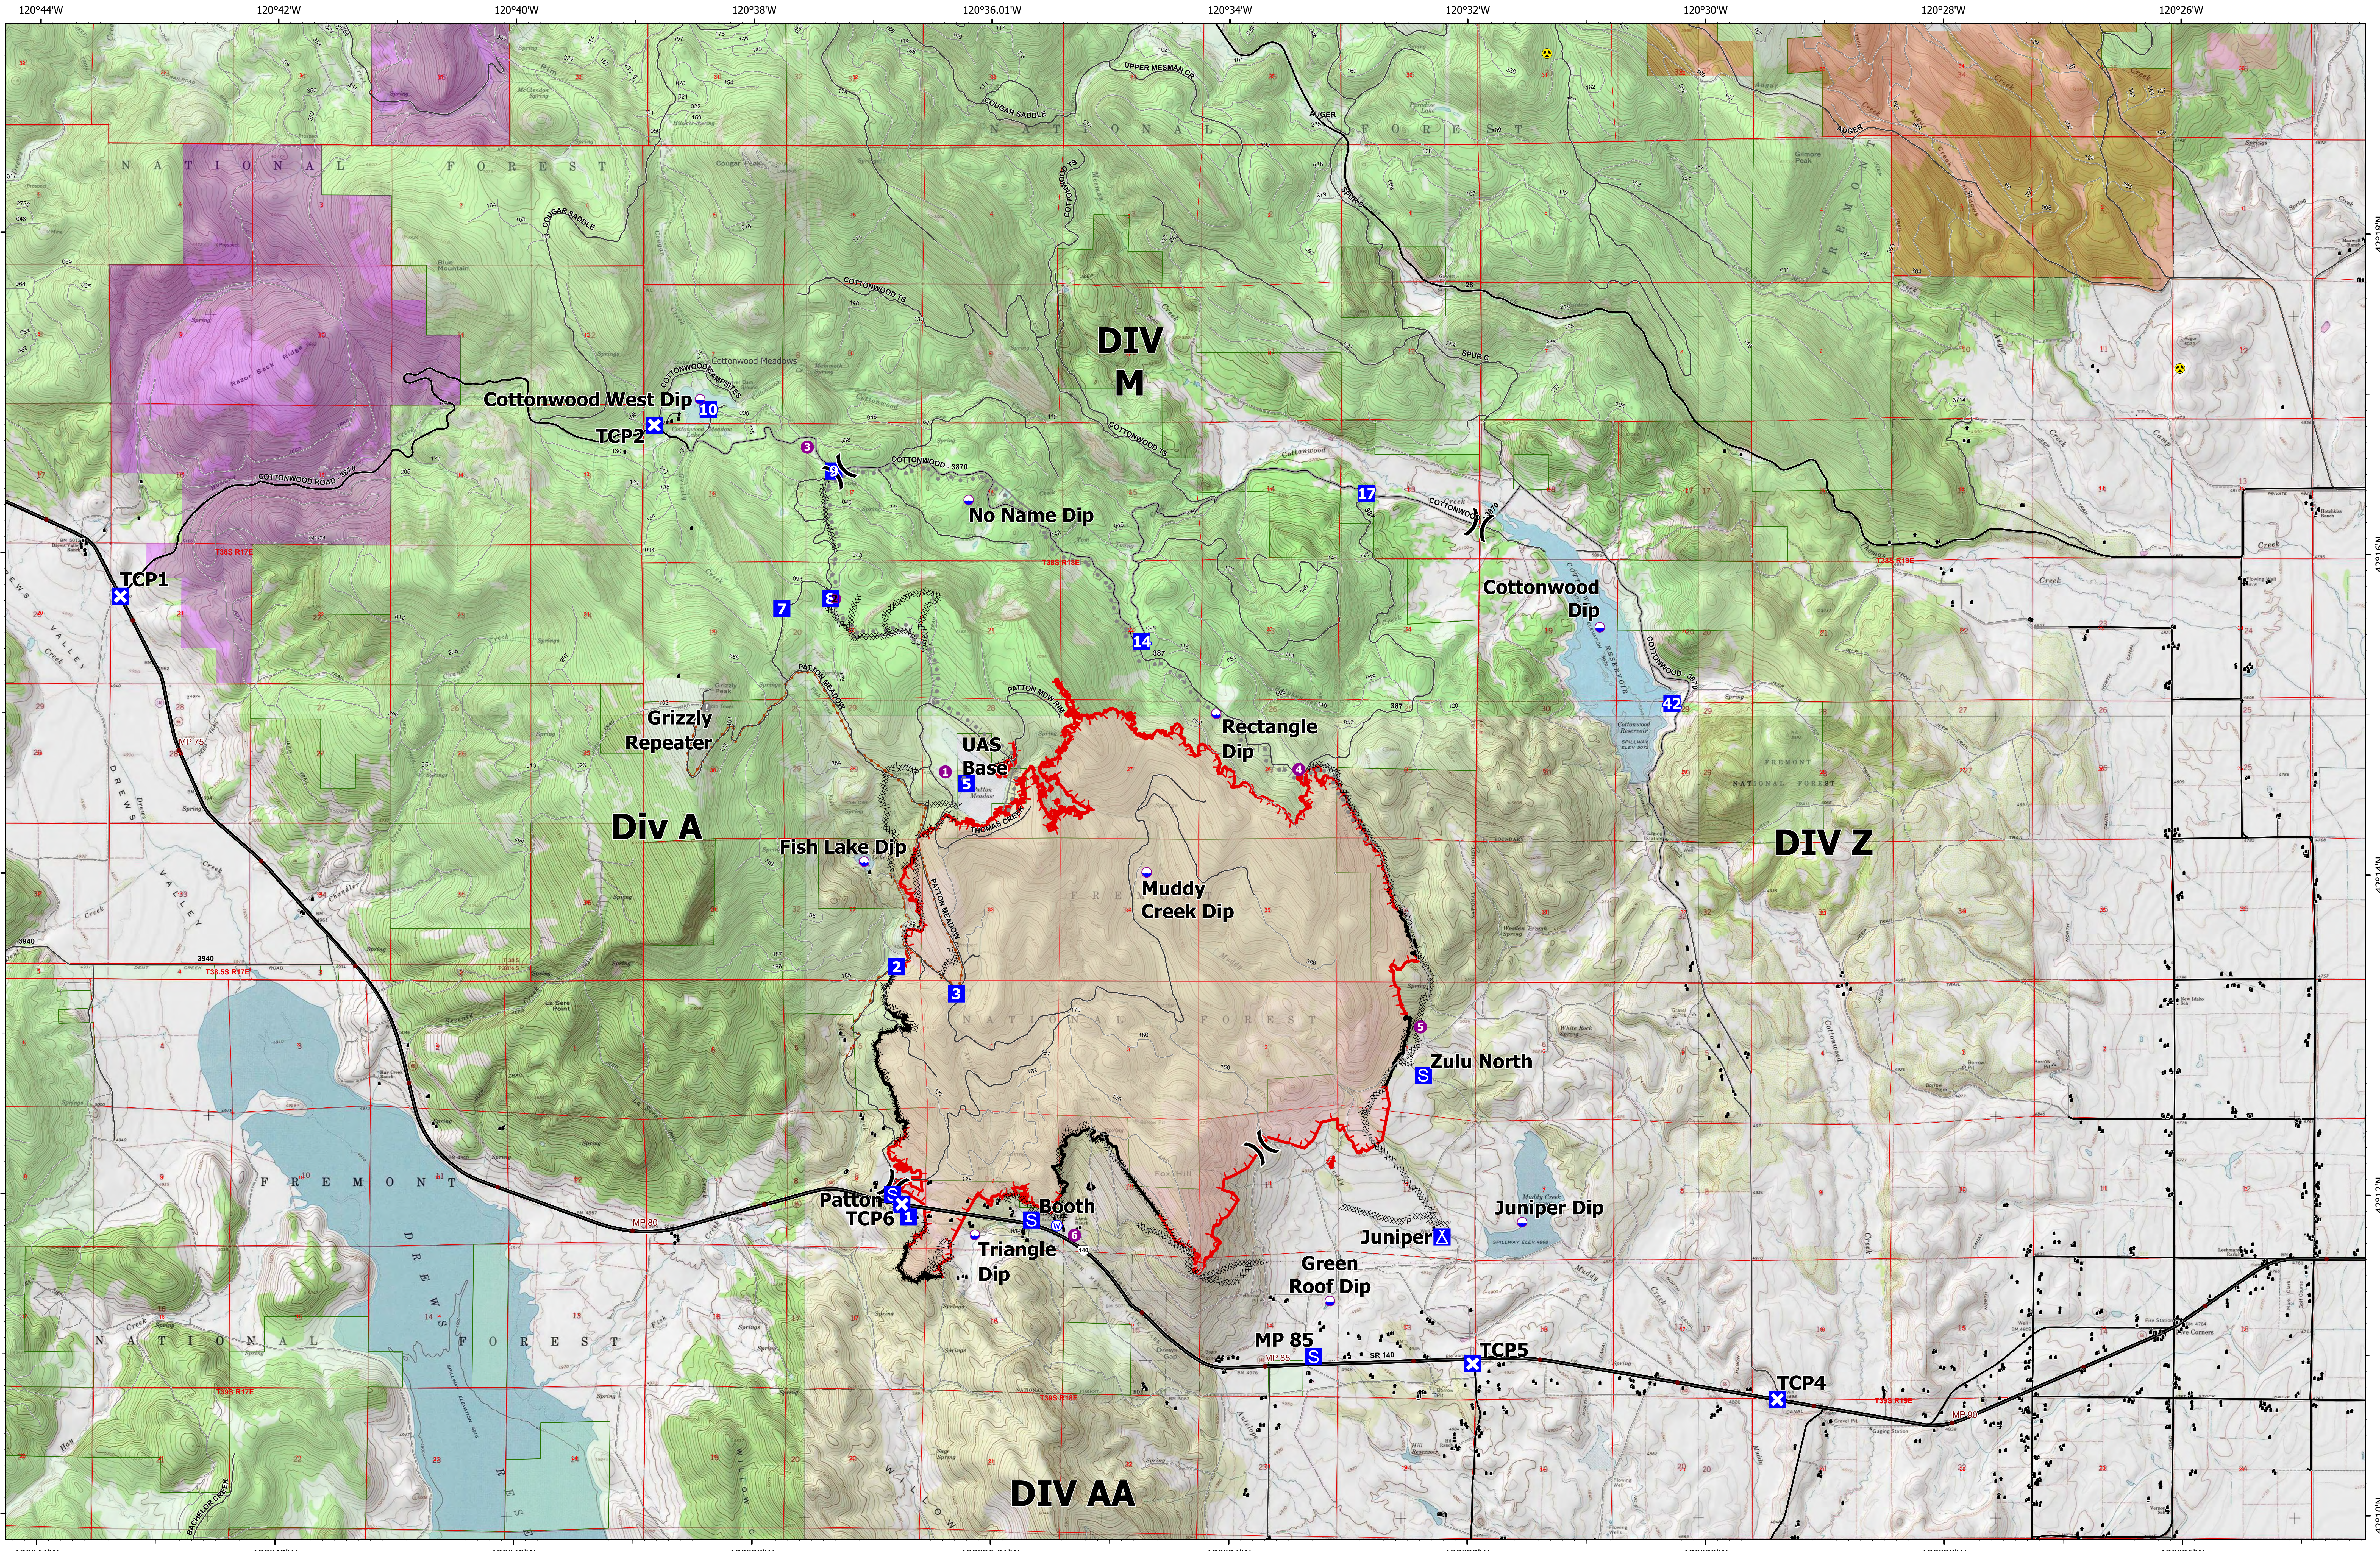

OPS Map

Patton Meadow

ORFWF210419

August 19, 2021
Night Shift

ODF Team 3 GIS
08/19/2021 14:18
Acres from IR

Fox Cpx: 7,419 acres at 08/18/21 @ 18:40 hrs
Patton Meadow: 6,595 acres
Willow Valley: 824 acres

- Fire Area
- Completed Dozer Line
- Completed Hand Line
- Completed Road as Line
- Planned Burnout
- Fire Edge
- Contained Line
- Dip Site
- Helispot
- Division Break
- Drop Point
- Closure
- Camp
- Staging Area
- Value at Risk
- Other
- Hazard
- Water Source
- Structures
- Oregon Department of State Lands
- Oregon Parks and Recreation Department
- US Forest Service
- State Boundary
- Buried Transmission Line
- Collins Timber Company
- Green Diamond