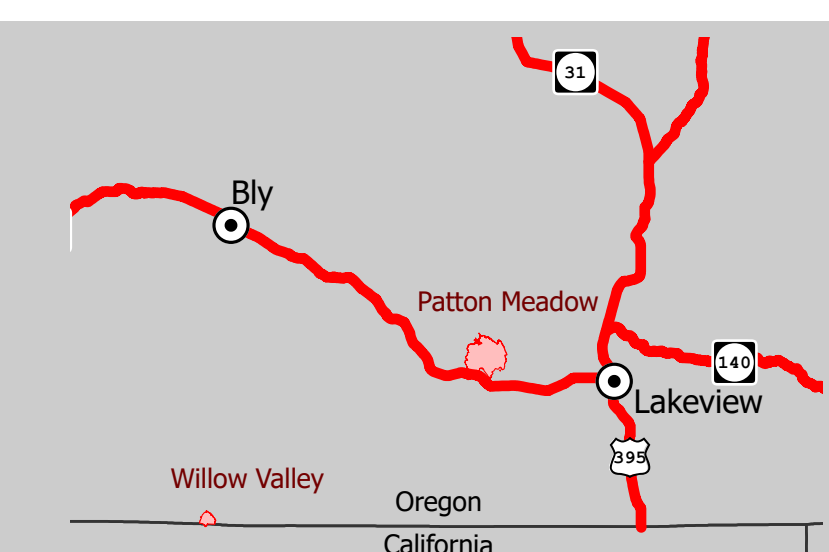

08/19/2021 0724
Acres from IR
North American 1983 Datum, Lat/Long Grid

Fox Cpx: 7,419 acres on 08/18/21 @ 18:40 hrs
Patton Meadow: 6,595 acres
Willow Valley: 824 acres

- Fire Area
- Completed Dozer Line
- H - Completed Hand Line
- R - Completed Road as Line
- Fire Edge
- Contained Line
- Interstate; Highway
- Paved
- All weather
- Mainline Rd
- Oregon Department of State Lands
- Oregon Parks and Recreation Department
- US Bureau of Land Management
- US Forest Service
- Other Federal Lands
- Local Government
- State Boundary

Scan to download maps

Use the camera on a mobile device