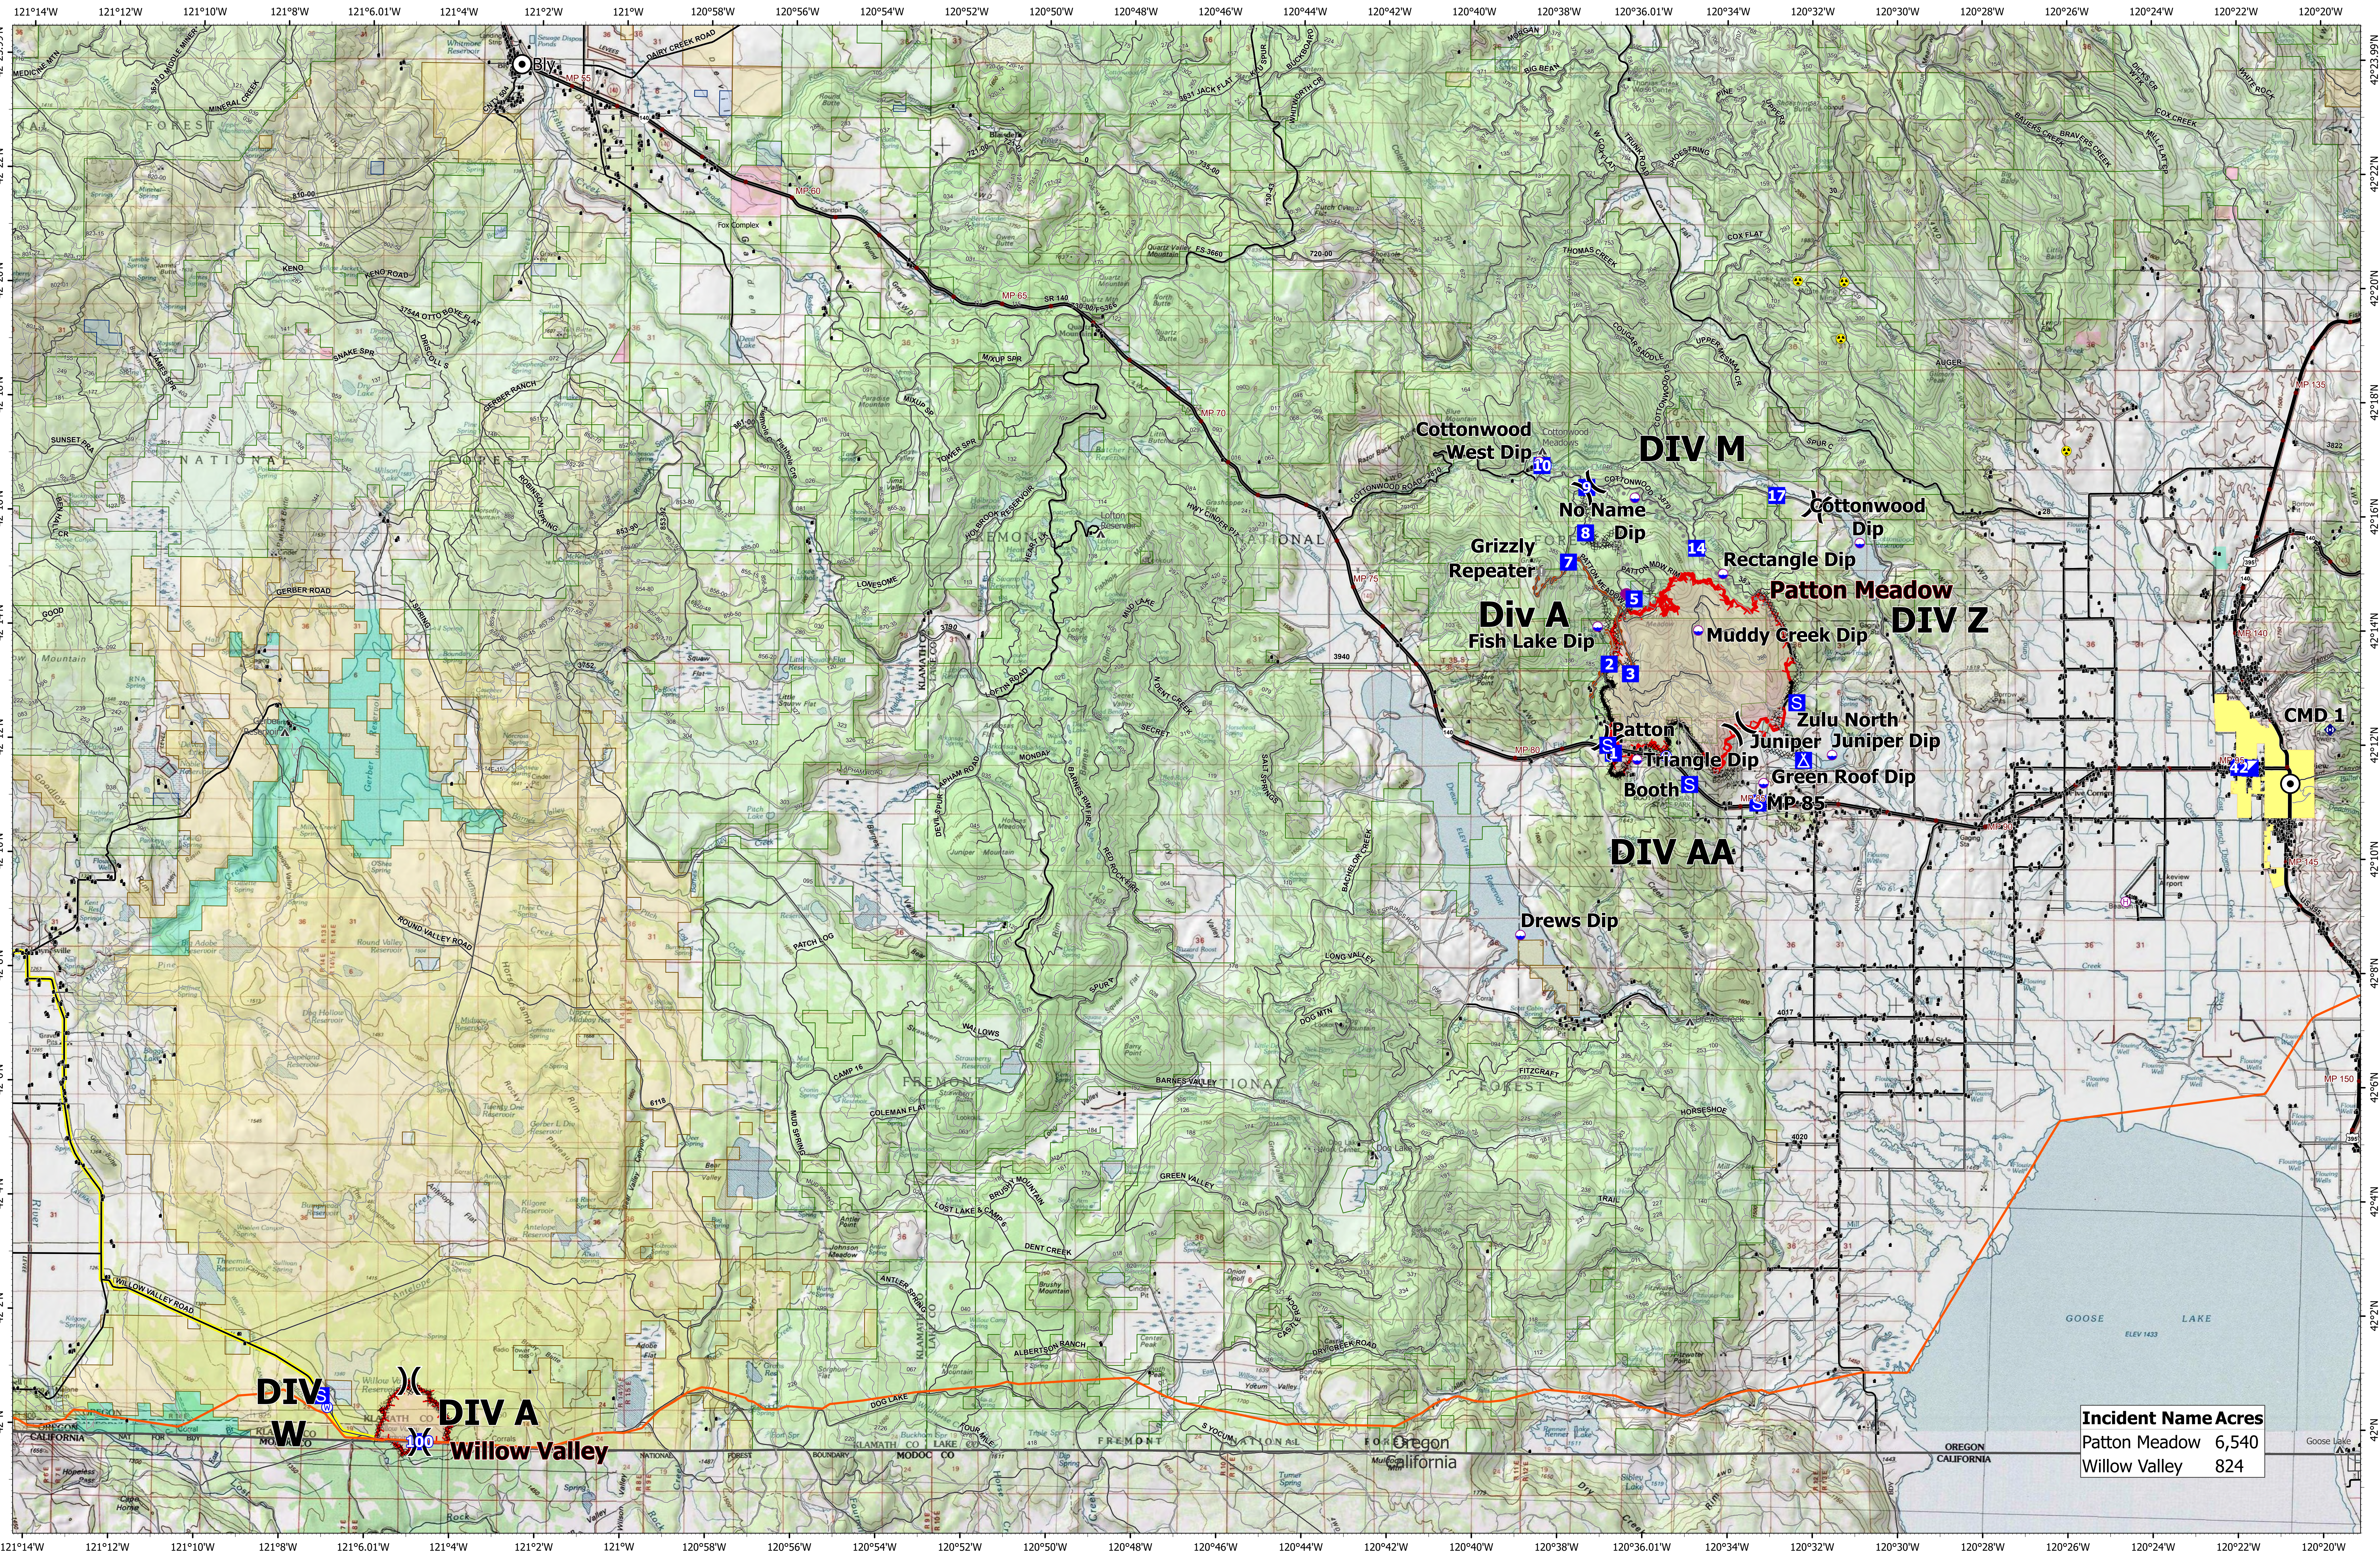

# Plans Map

## ORFWF210422

August 19, 2021  
Day Shift

August 19, 2021 Day Shift  
ORFWF210422  
Fox Complex  
Plans Map

Incident Name	Acres
Patton Meadow	6,540
Willow Valley	824

ODF Team 1 GIS  
08/18/2021 2220  
Acres from IR & DIVS

Fox Cpx: 7,364 acres at 08/18/21 @ 20:31 hrs  
Patton Meadow: acres  
Willow Valley: acres

- Fire Area
  - Completed Dozer Line
  - Completed Hand Line
  - Completed Road as Line
  - Planned Burnout
  - Fire Edge
- Contained Line
  - Dip Site
  - Helispot
  - Helibase
  - ) Division Break
  - Incident Command Post
- Drop Point
  - ▲ Camp
  - S Staging Area
  - Value at Risk
  - ⬇ Repeater
  - Hazard
- W Water Source
  - Structures
  - Oregon Department of Forestry
  - Oregon Department of State Lands
  - Oregon Parks and Recreation Department
  - US Bureau of Land Management

- US Forest Service
- Other Federal Lands
- Natural Gas Pipelines
- Travel Route
- State Boundary
- Buried Transmission Line

Use the camera on a mobile device