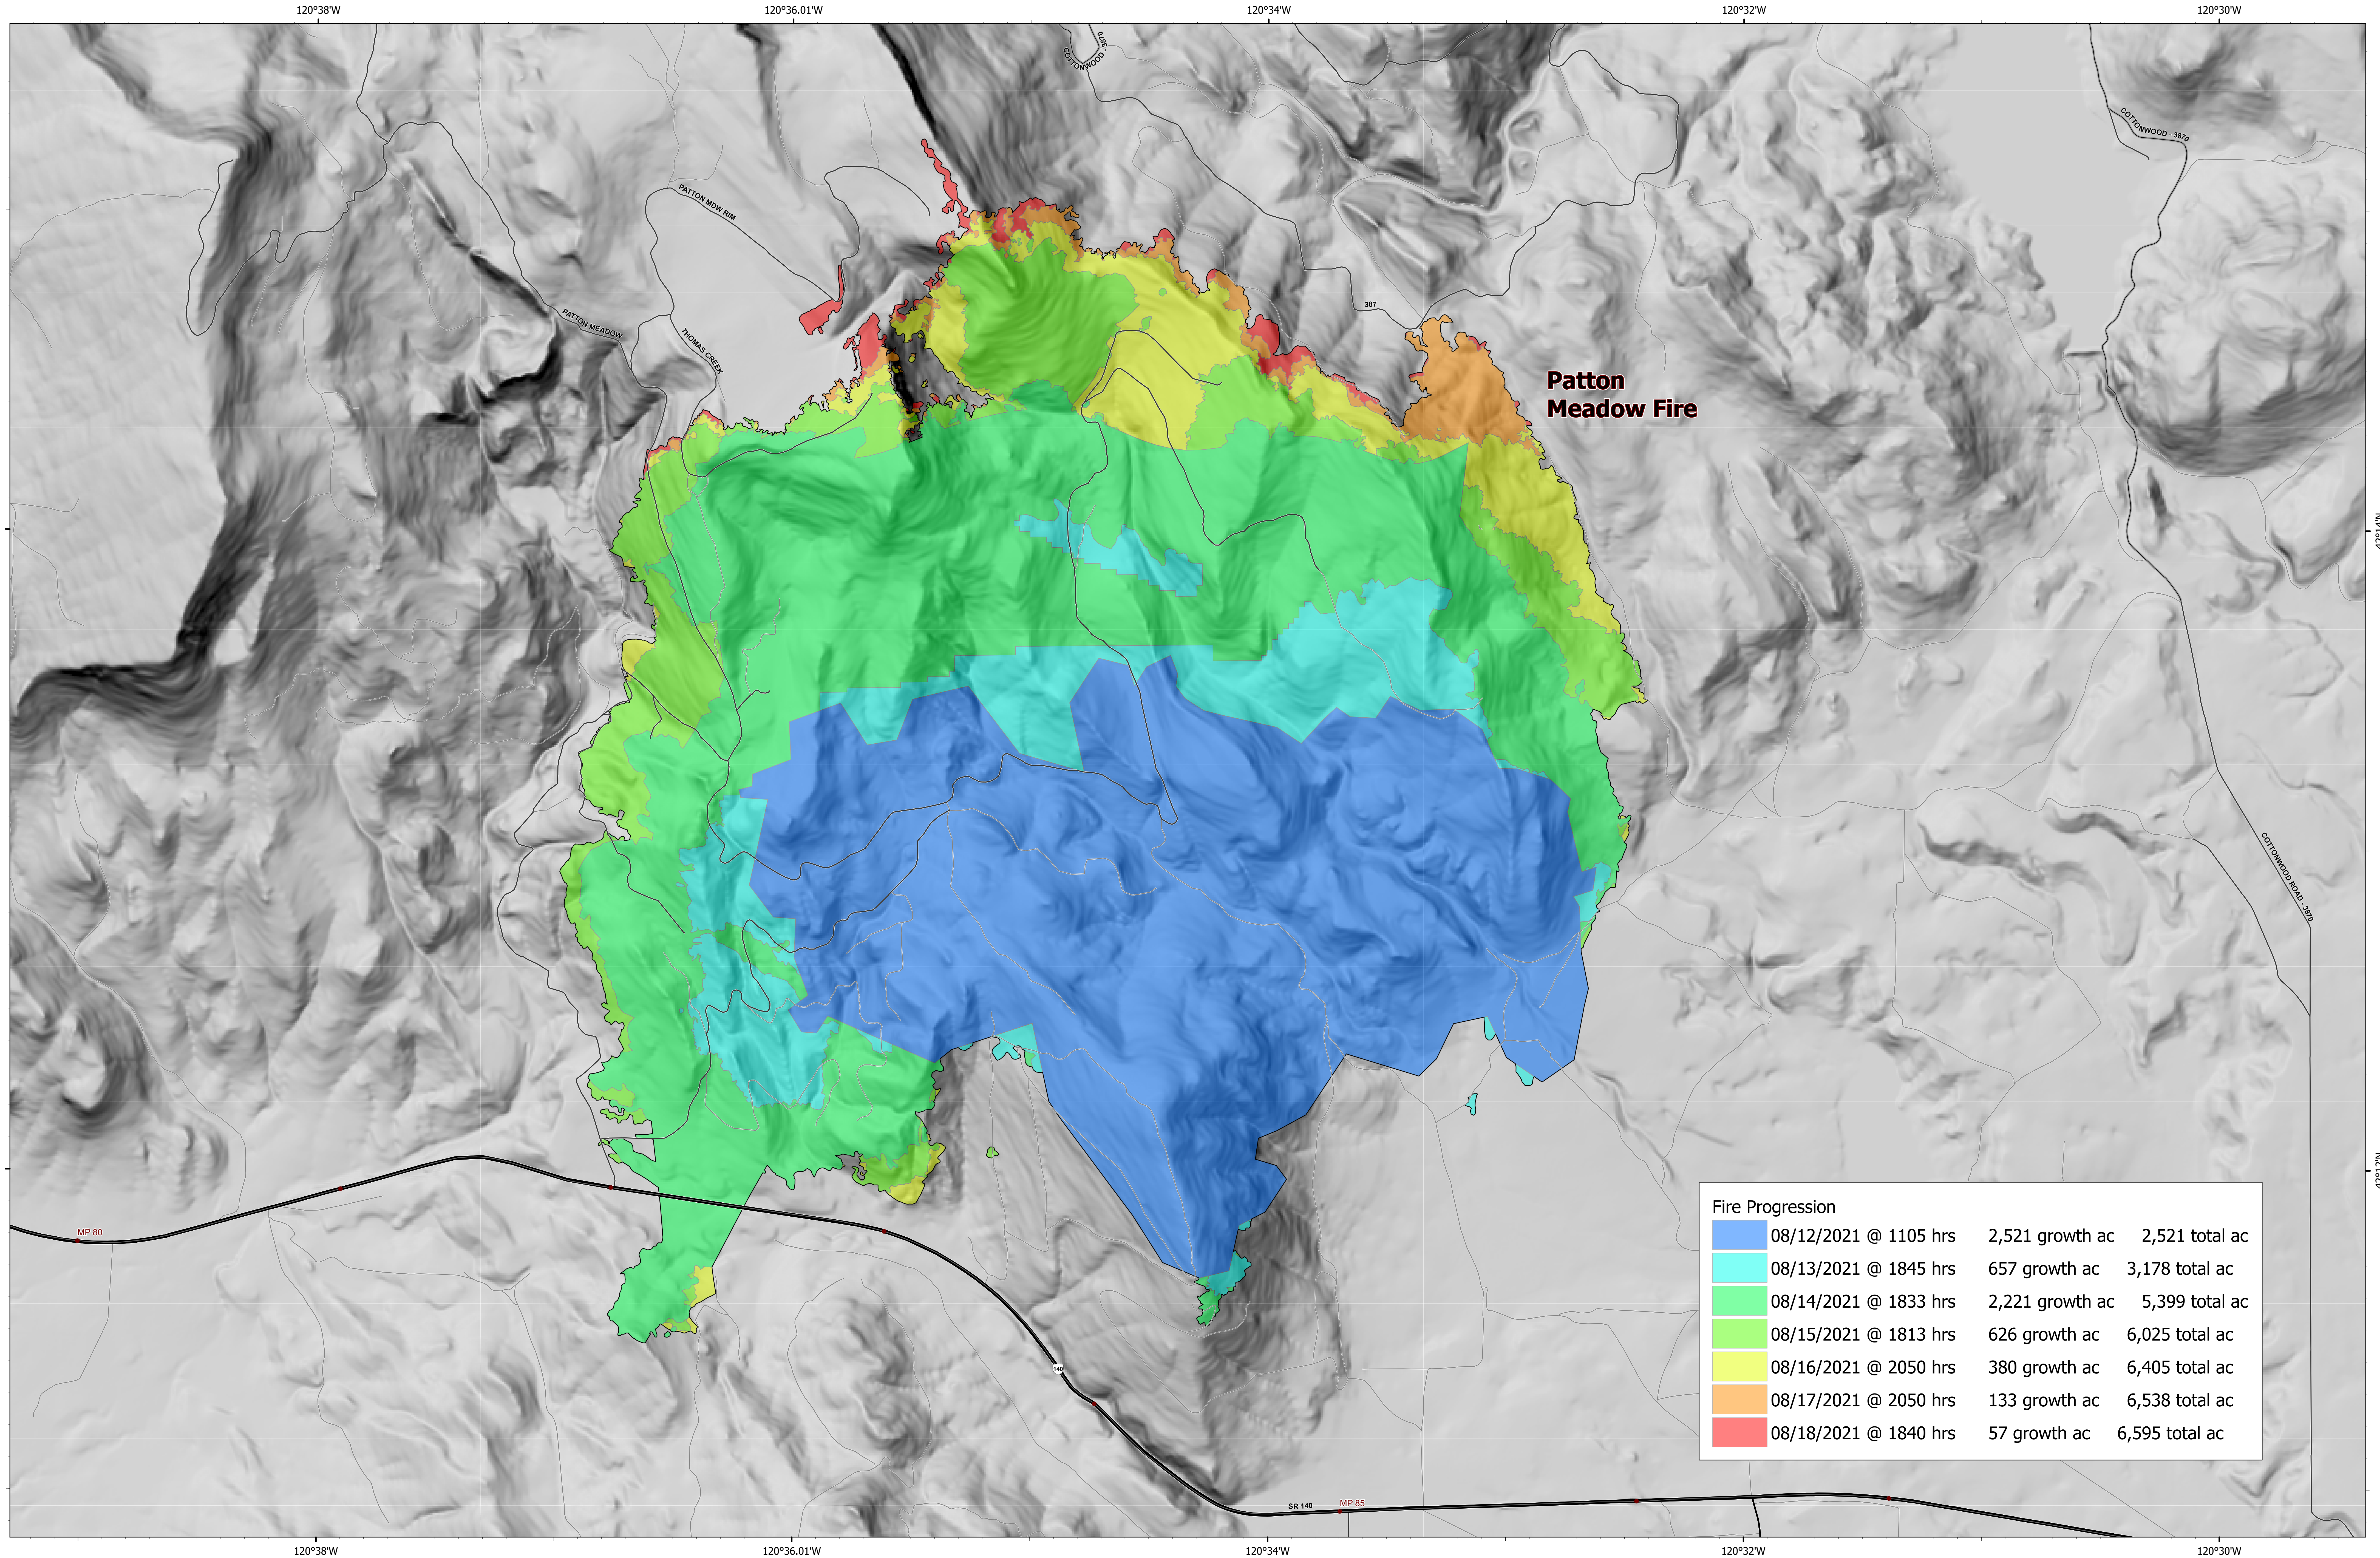

Progression Map

Patton Meadow ORFWF210419

August 19, 2021

August 19, 2021
ORFWF210419
Patton Meadow
Progression

ODF Team 3 GIS
08/19/2021 0935
Acres from IR

Fox Cpx: 7,419 acres at 08/18/21 @ 18:40 hrs
Patton Meadow: 6,595 acres
Willow Valley: 824 acres