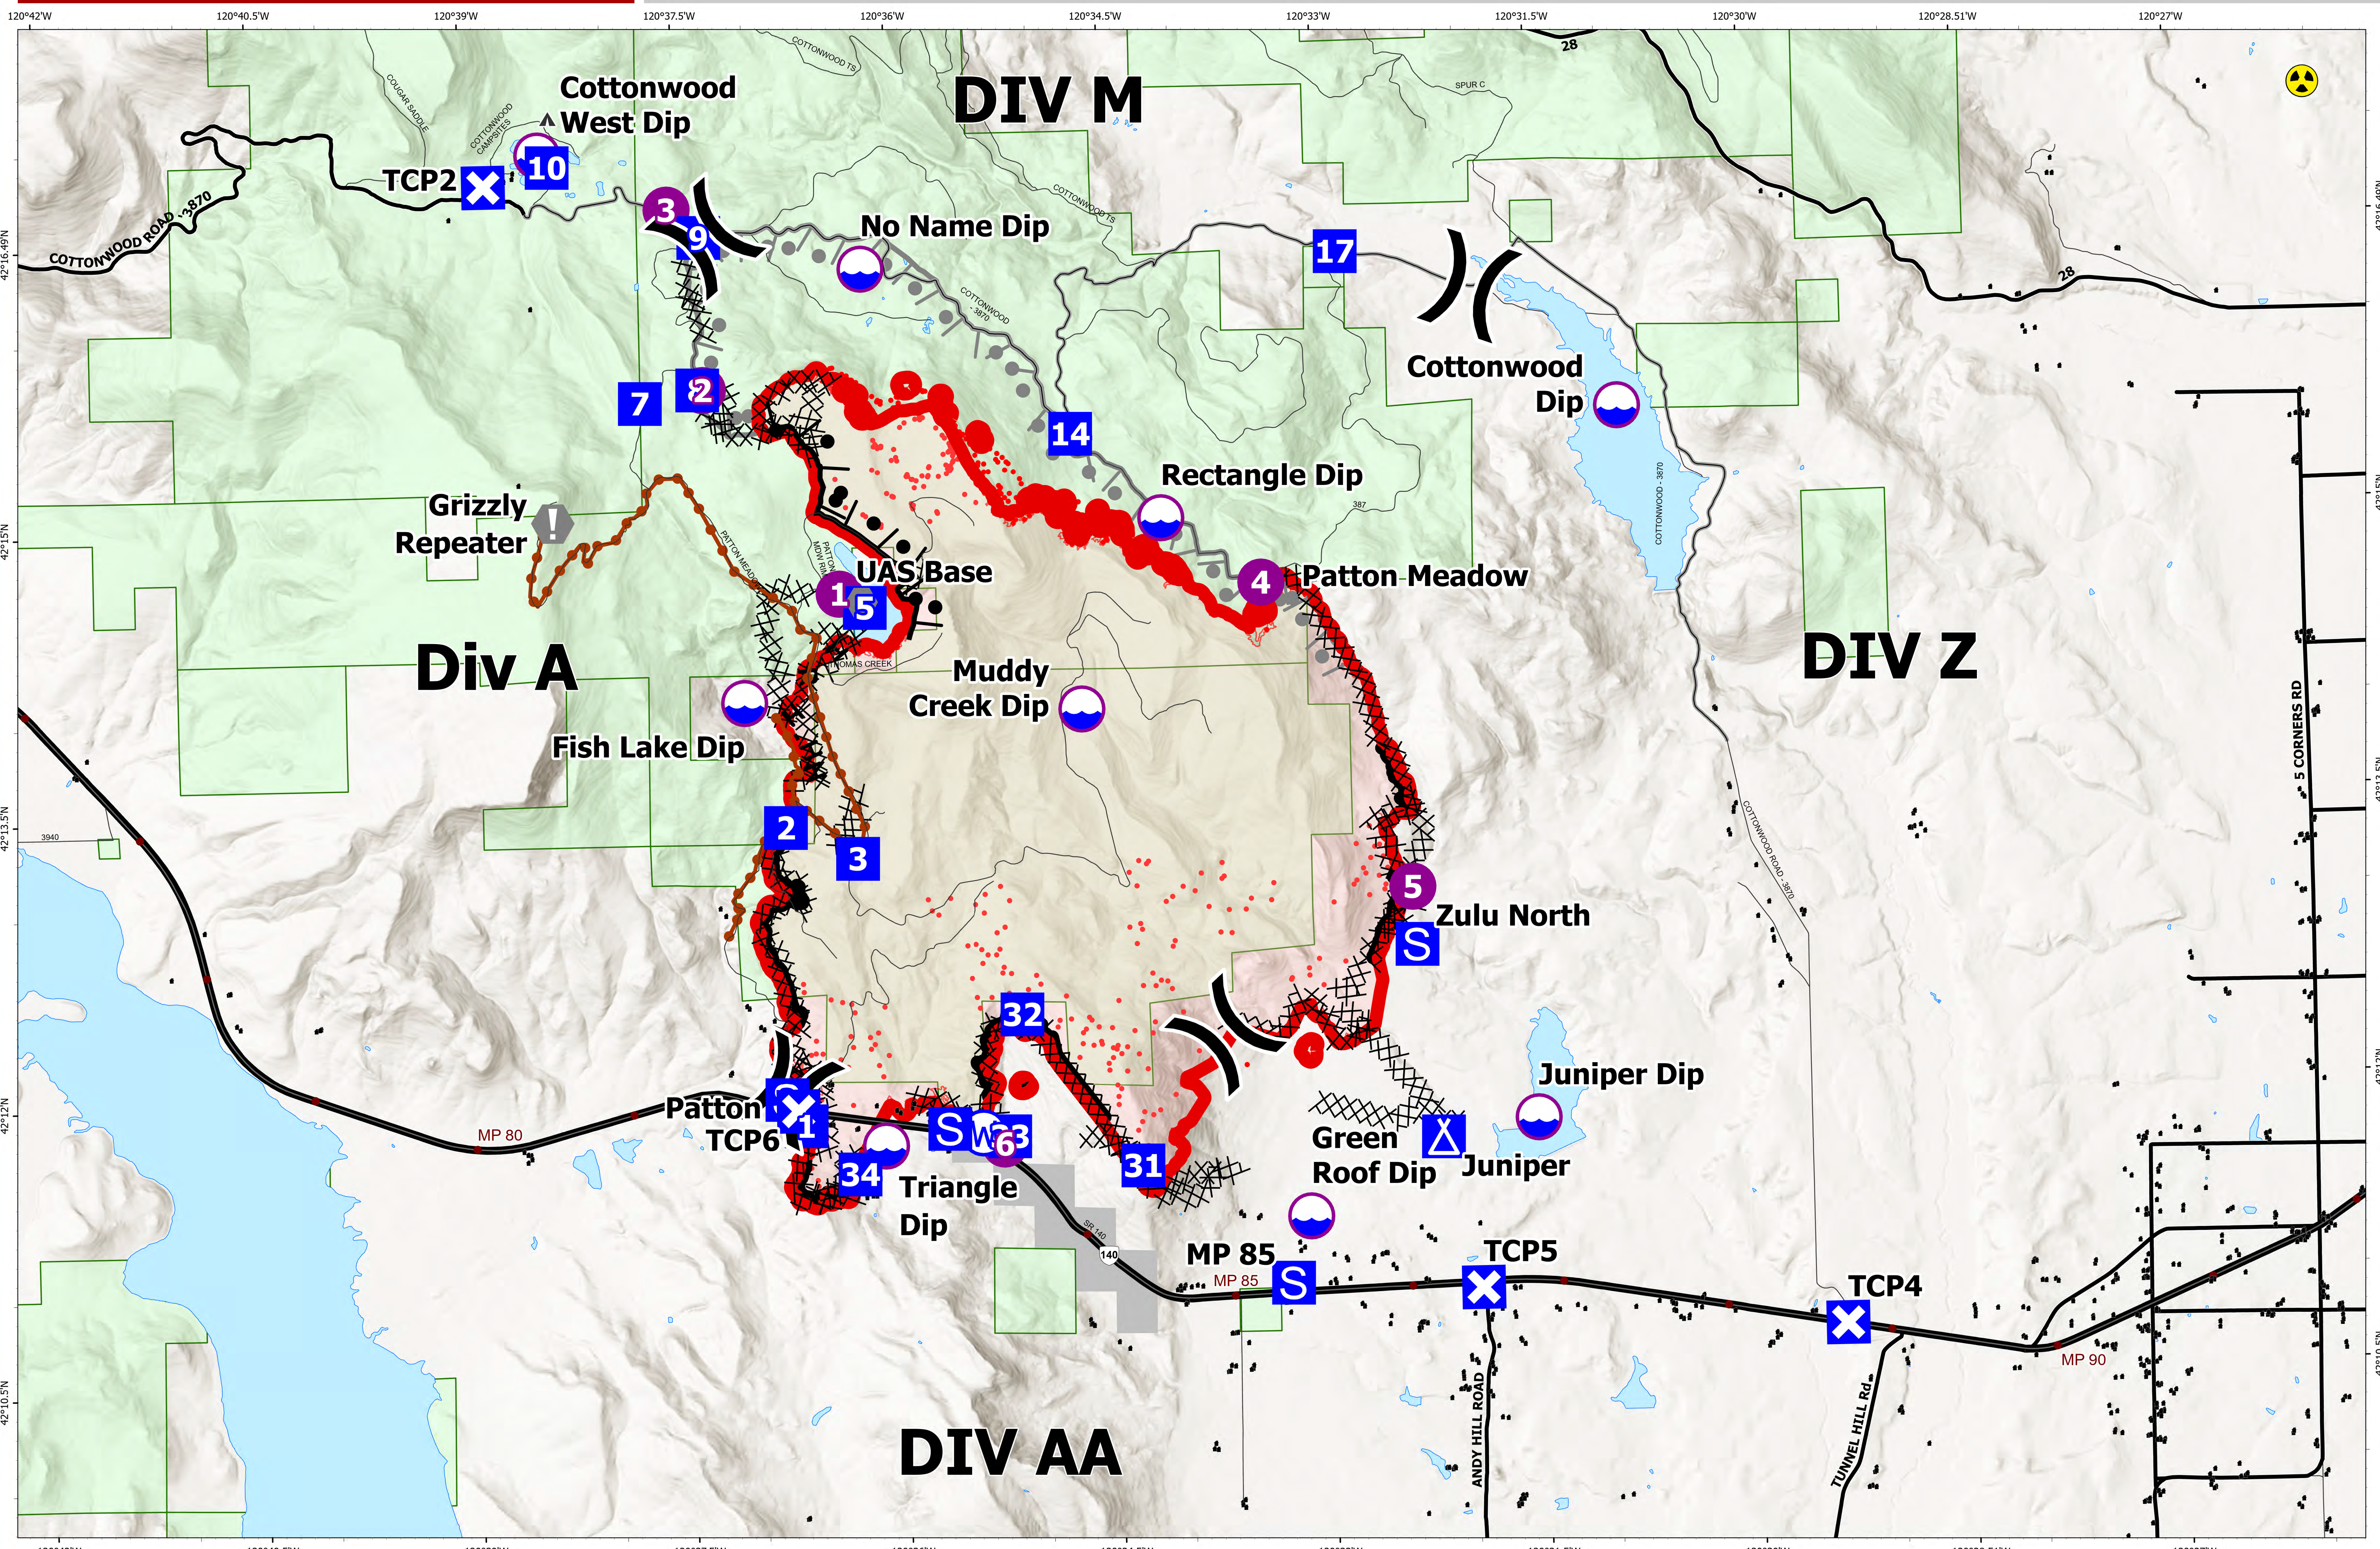

Briefing Map

Patton Meadow

ORFWF210419

August 20, 2021
Day Shift

ODF Team 3 GIS
08/20/2021 0736
Acres from IR
North American 1983 Datum, Lat/Long Grid

Fox Cpx: 8076 acres at 08/18/21 @ 18:40 hrs
Patton Meadow: 7252 acres
Willow Valley: 824 acres

- Fire Area
- Completed Burnout
- Completed Dozer Line
- Completed Hand Line
- Completed Road as Line
- Fire Edge
- Contained Line
- Dip Site
- Helispot
- Planned Burnout
- Drop Point
- Closure
- Camp
- Staging Area
- Division Break
- Value at Risk
- Hazard
- Water Source
- Structures

Use the camera on a mobile device