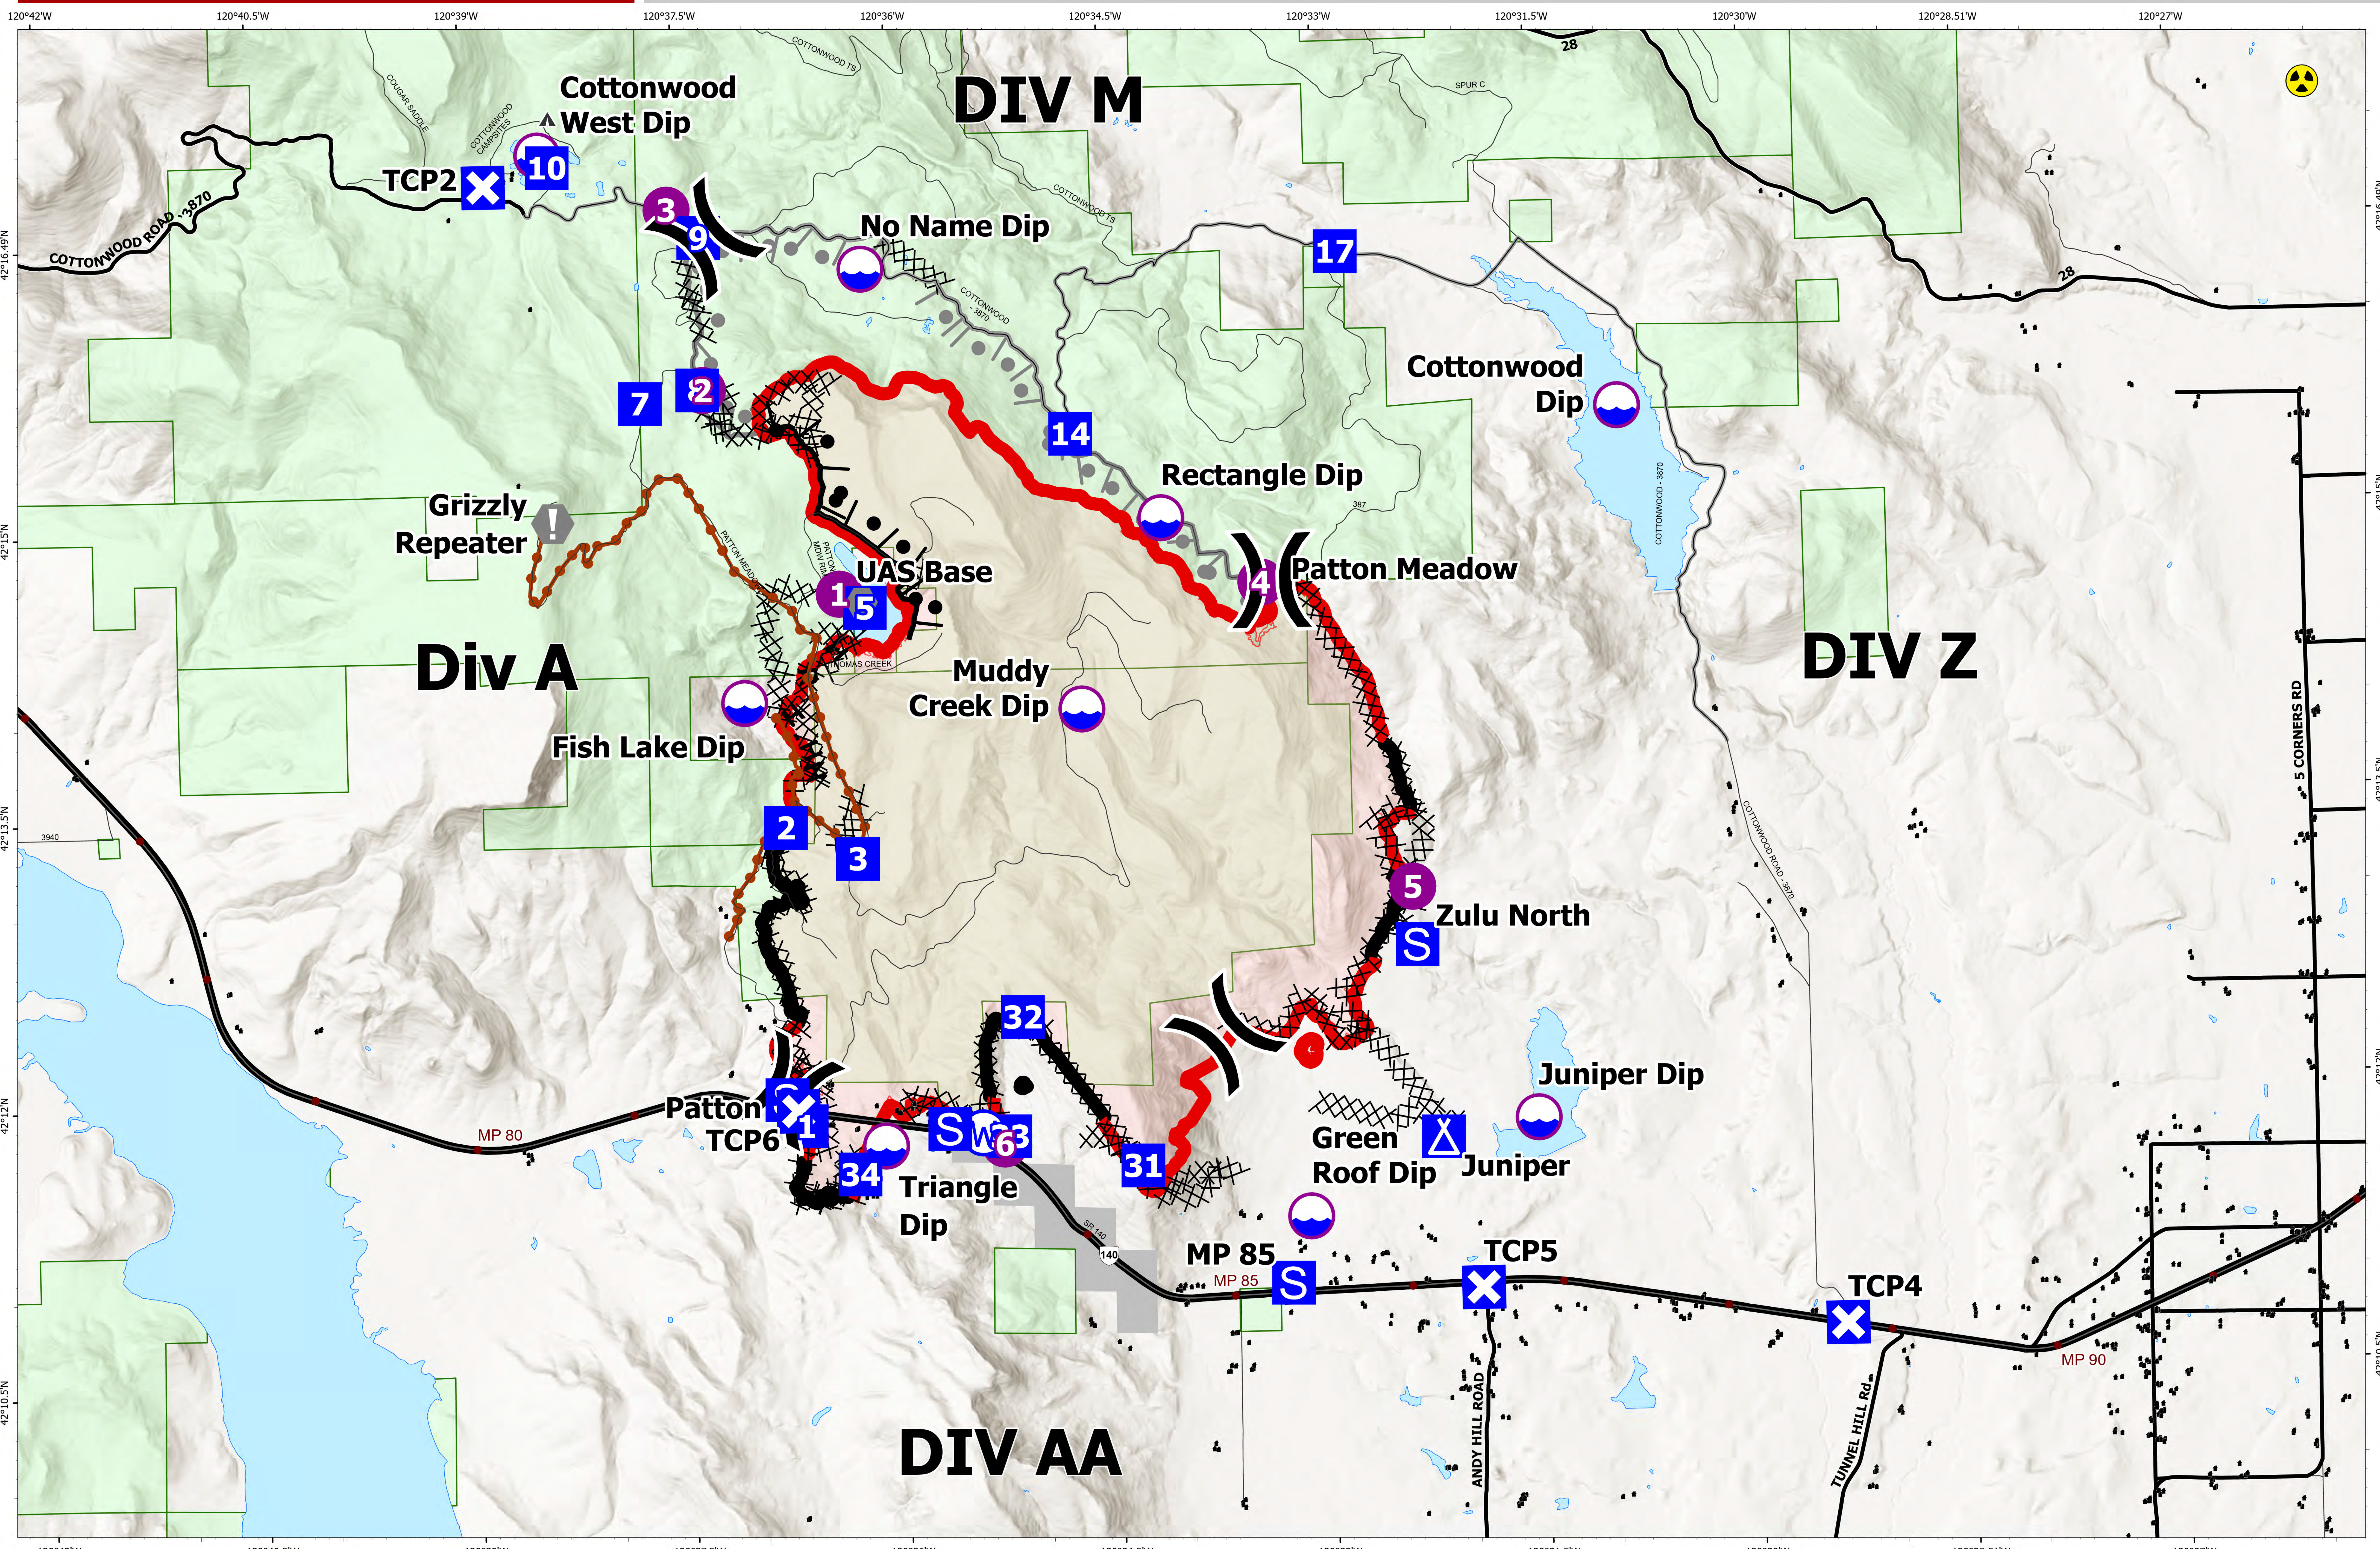

Briefing Map

Patton Meadow

ORFWF210419

August 20, 2021
Night Shift

ODF Team 3 GIS
08/20/2021 1413
Acres from IR
North American 1983 Datum, Lat/Long Grid

Fox Cpx: 8304 acres at 08/18/21 @ 18:40 hrs
Patton Meadow: 7480 acres
Willow Valley: 824 acres

- Fire Area
- Completed Burnout
- Completed Dozer Line
- Completed Hand Line
- Completed Road as Line
- Fire Edge
- Contained Line
- Dip Site
- Helispot
- Division Break
- Drop Point
- Closure
- Camp
- Staging Area
- Value at Risk
- Hazard
- Water Source
- Structures
- Interstate; Highway
- Paved
- All weather
- Mainline Rd
- State Boundary