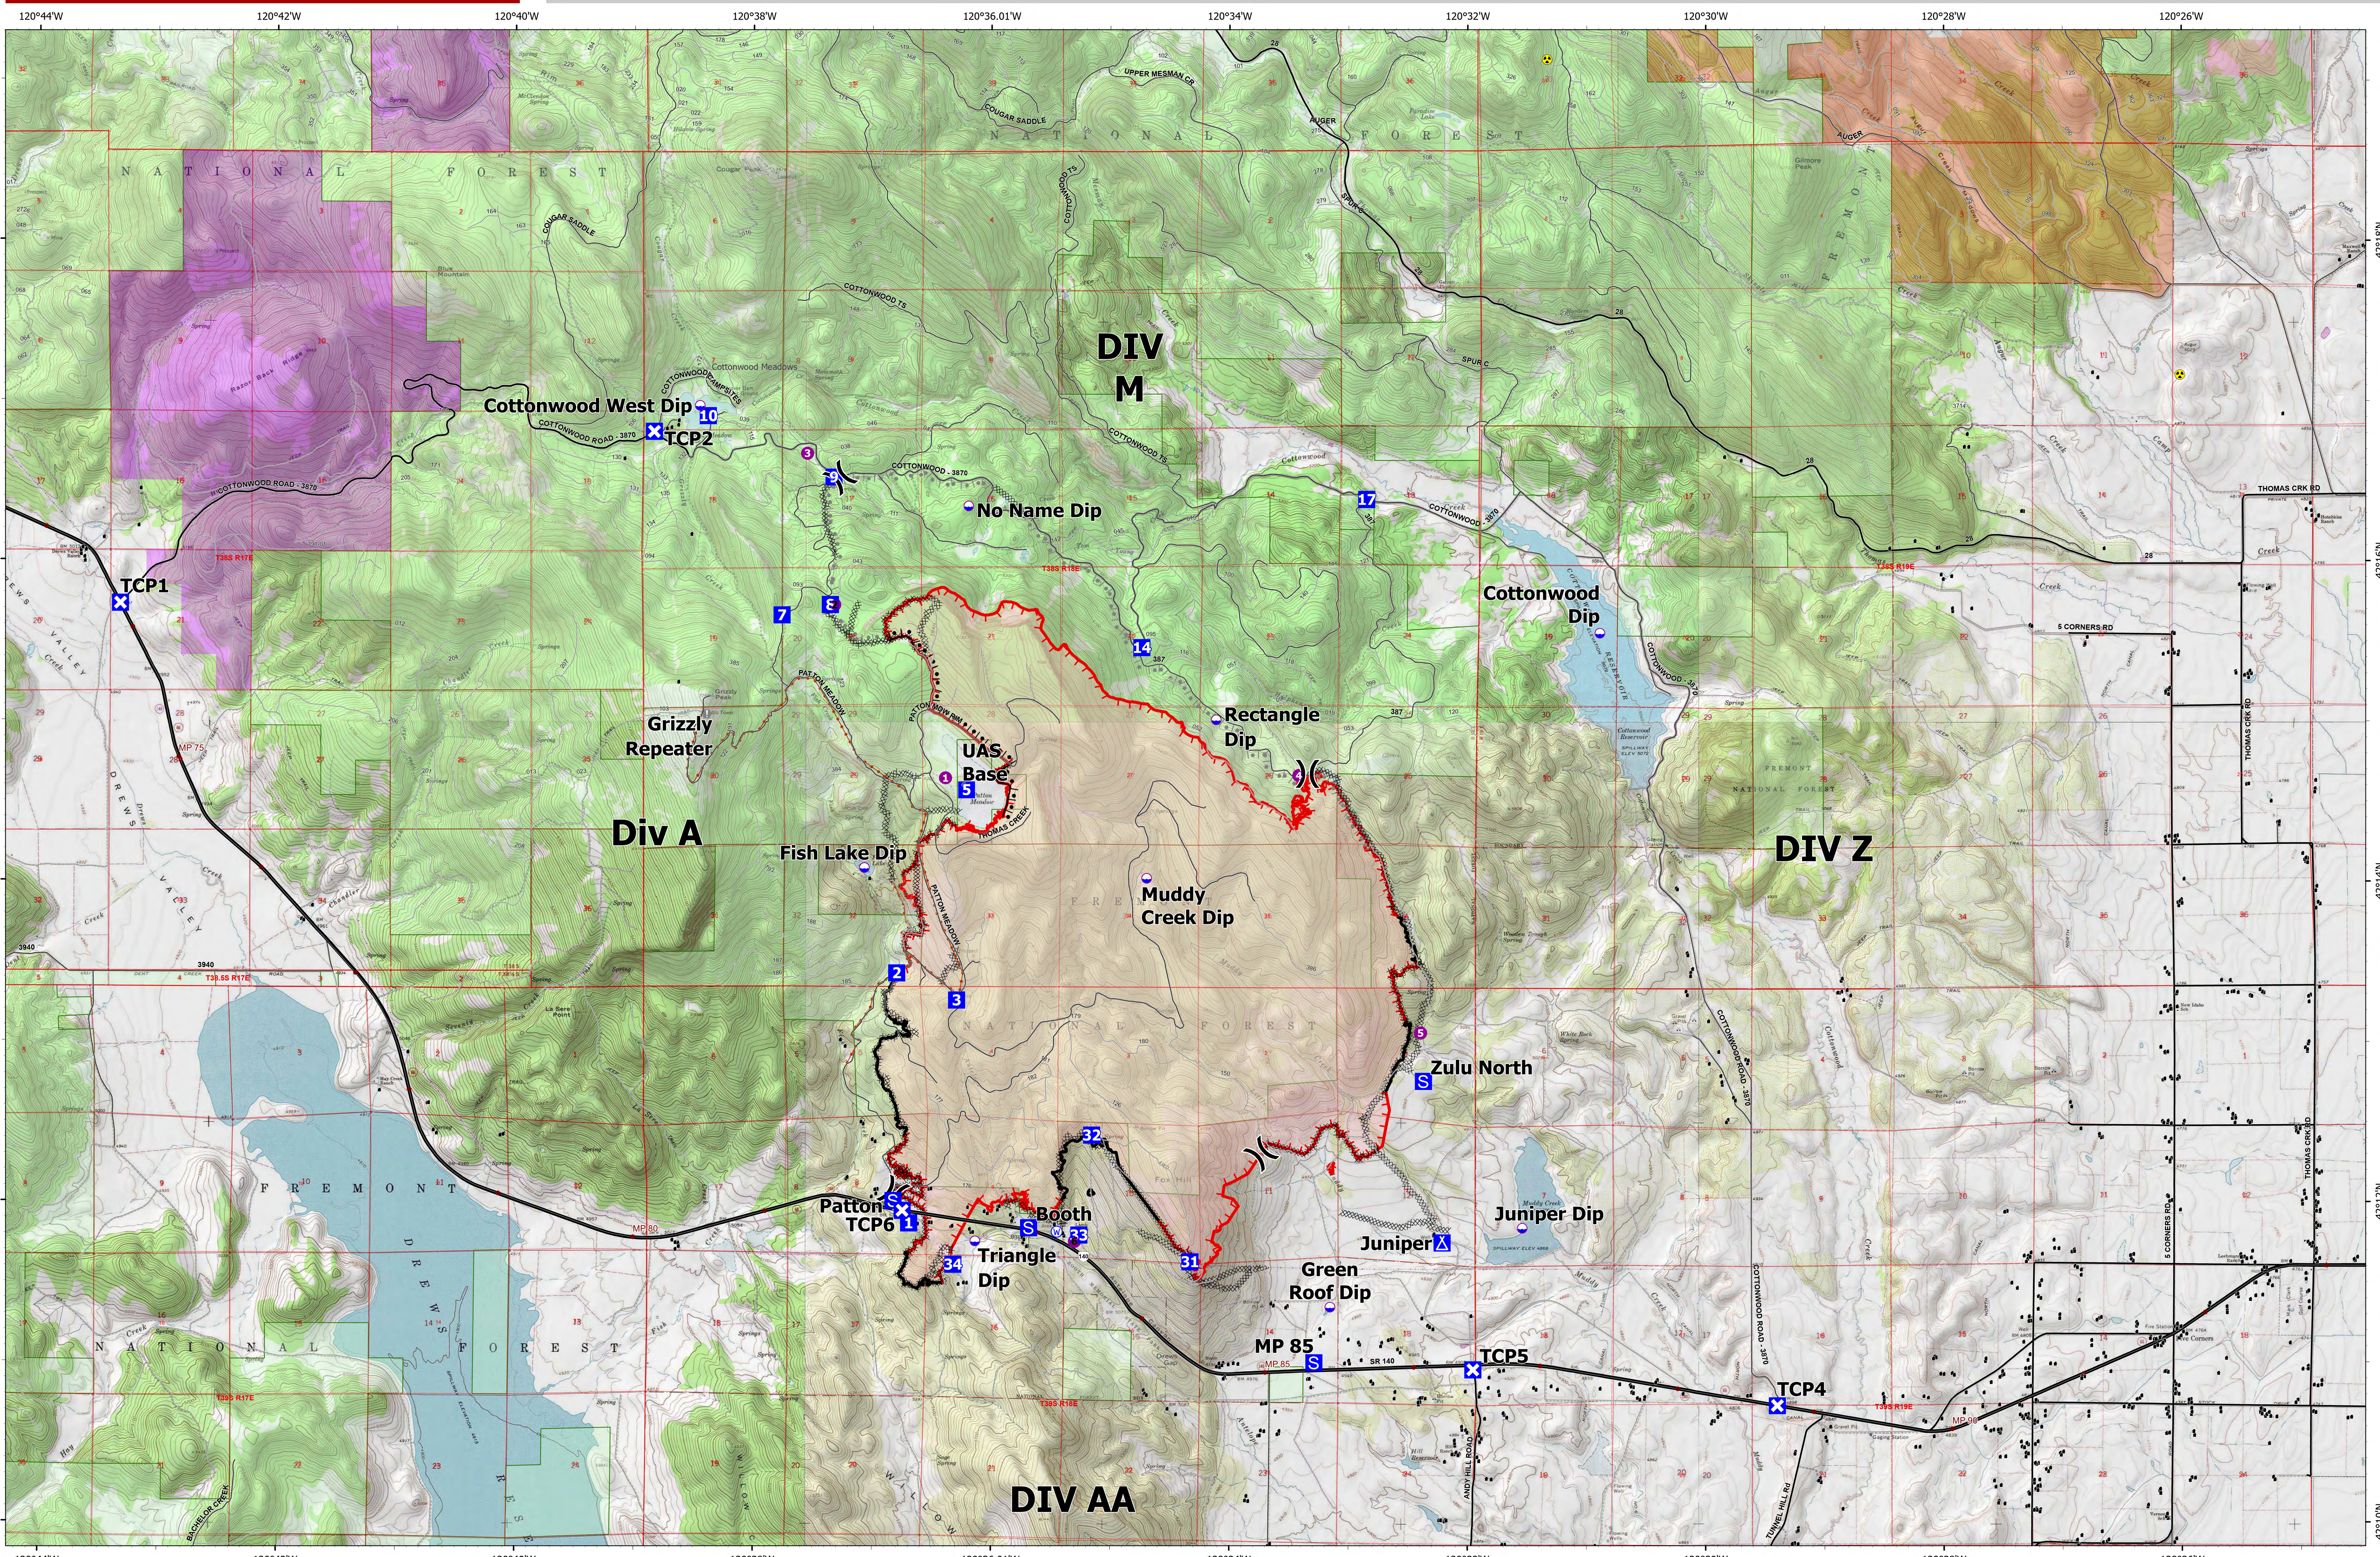

OPS Map
Patton Meadow
ORFWF210419
August 20, 2021 Day Shift

ODF Team 3 GIS
08/20/2021 11:35
Acres from IR

Fox Cpx: 8314 acres at 08/18/21 @ 18:40 hrs
Patton Meadow: 7,252 acres
Willow Valley: 824 acres

- Fire Area
- Fire Edge
- Completed Burnout
- Contained Line
- Completed Dozer Line
- Completed Hand Line
- Completed Road as Line
- Planned Burnout
- Closure
- Camp
- Staging Area
- Value at Risk
- Other
- Hazard
- Water Source
- Structures
- Oregon Department of State Lands
- Oregon Parks and Recreation Department
- US Forest Service
- State Boundary
- Buried Transmission Line
- Collins Timber Company
- Green Diamond