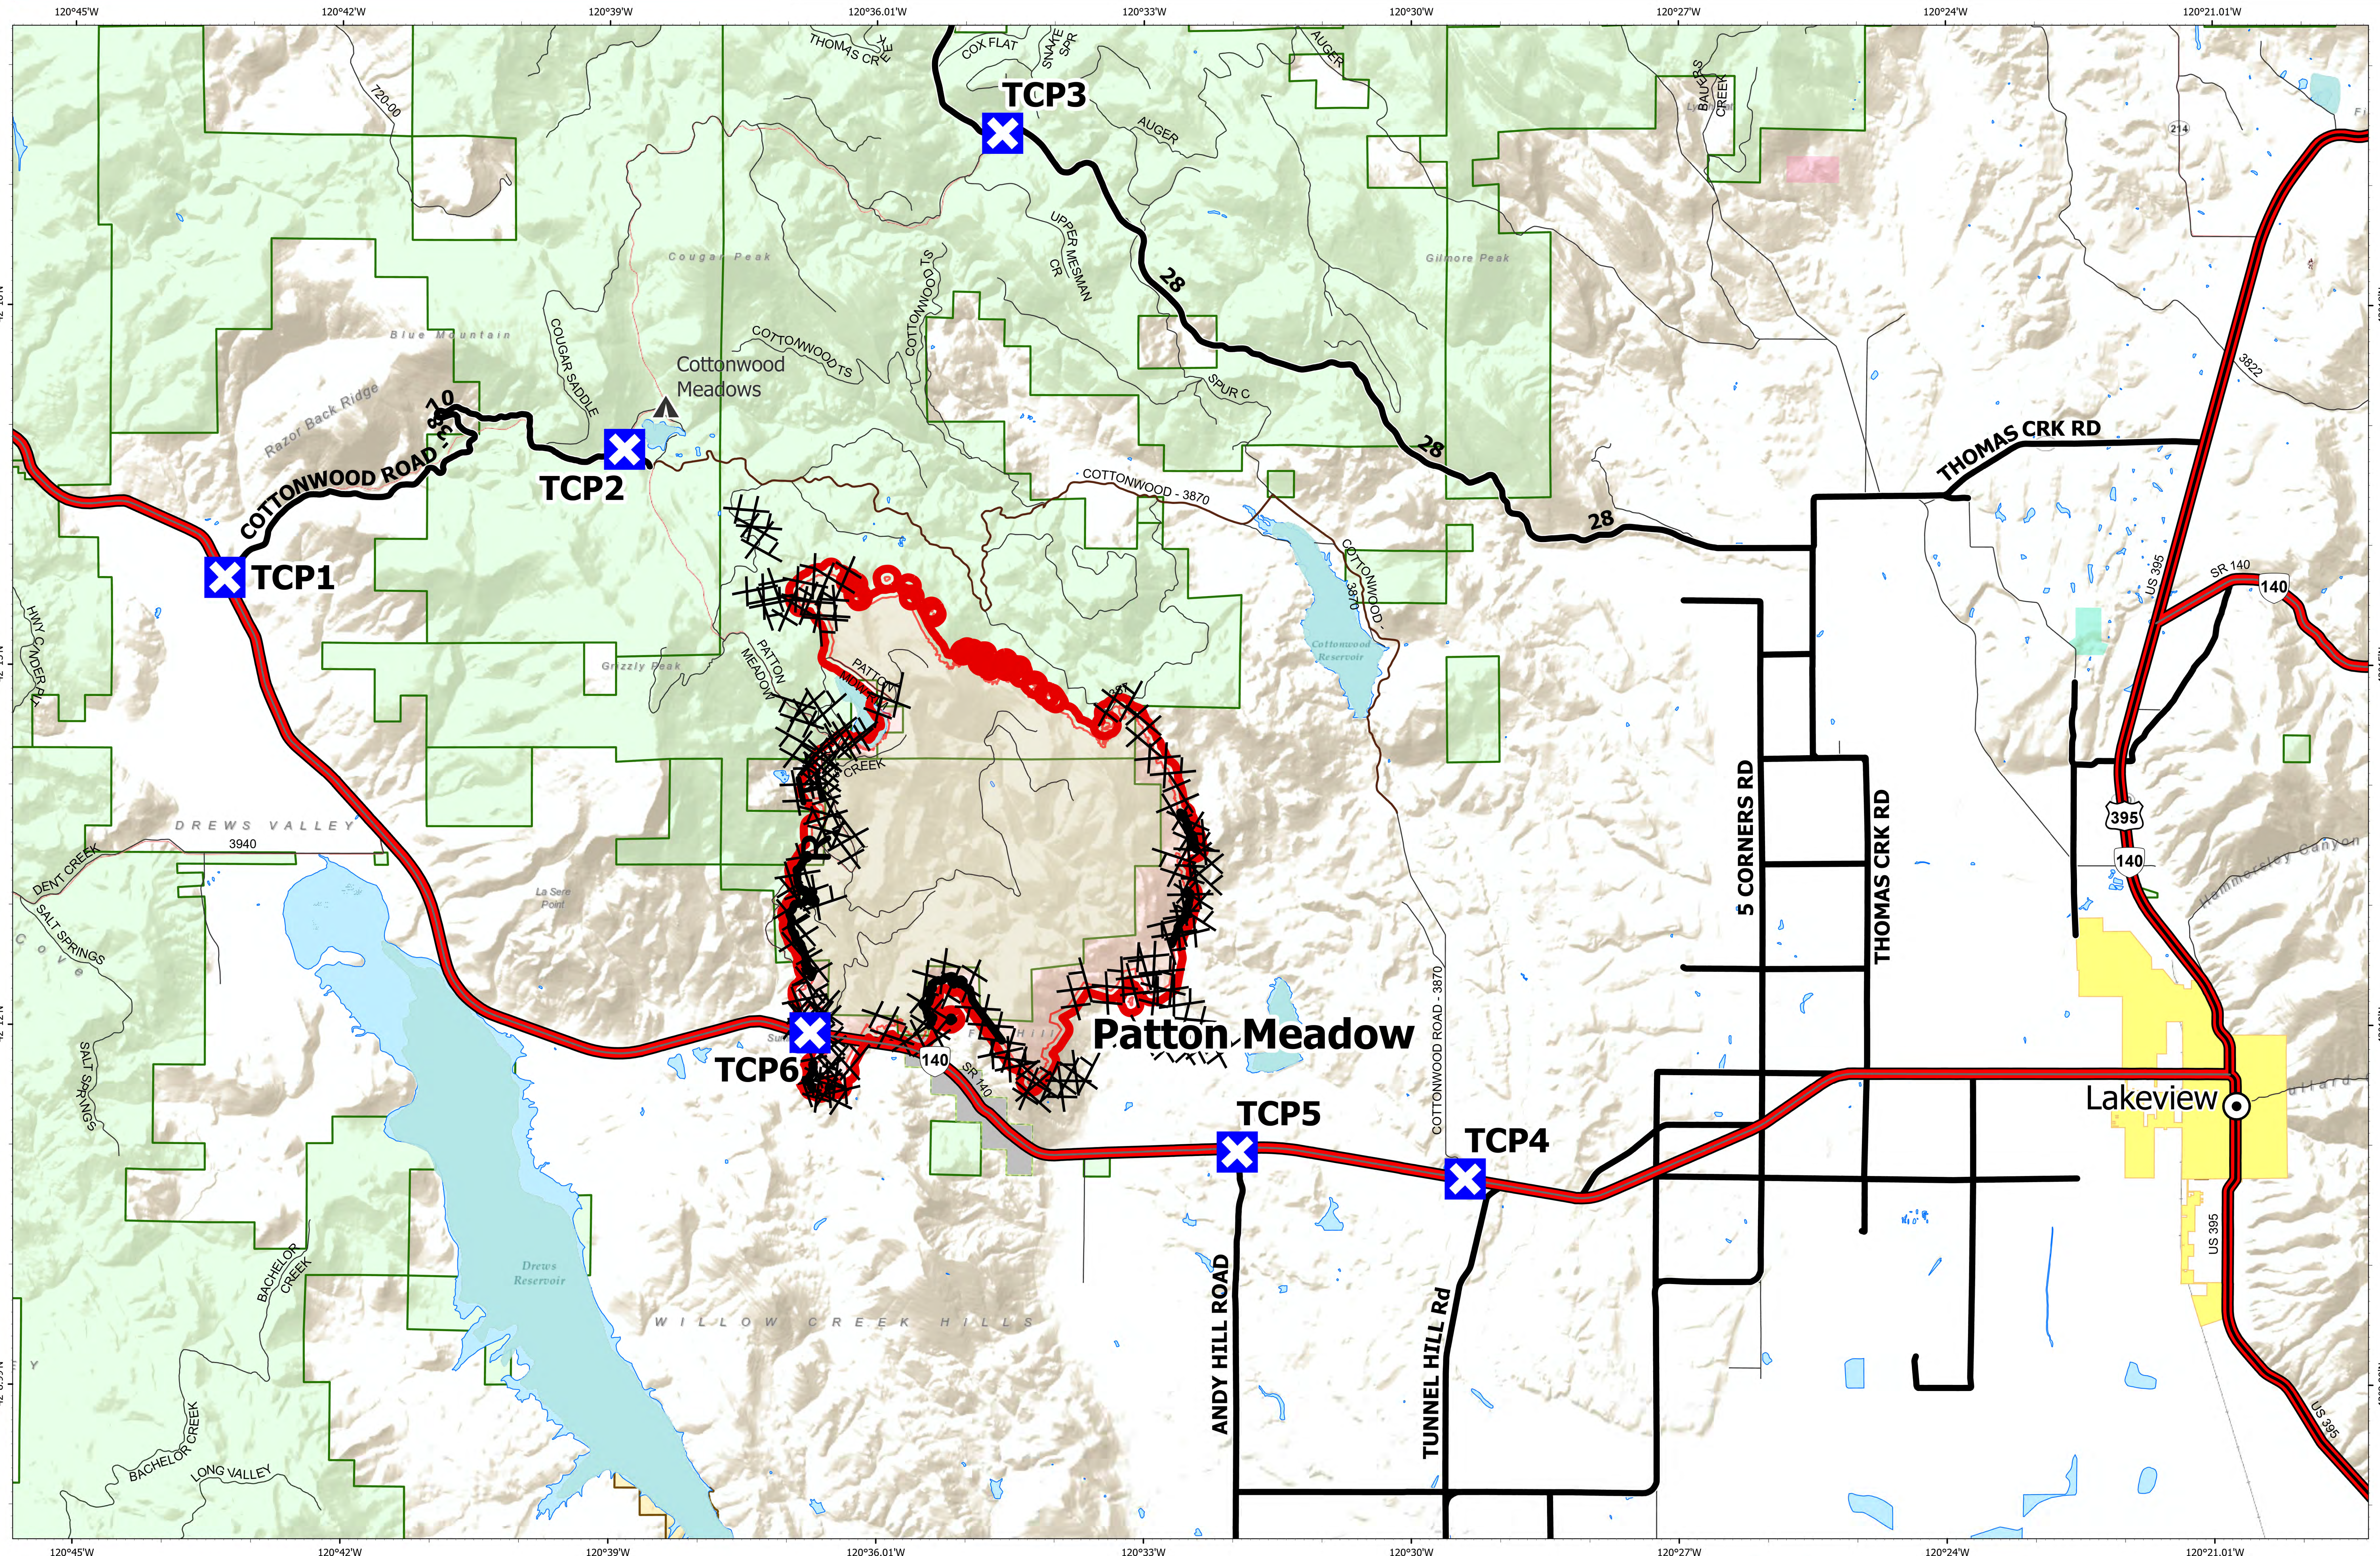

Information Map

Fox Complex

Patton Meadow / Willow Valley

August 20, 2021

August 20, 2021

Fox Complex

Information Map

08/20/2021 0948 Fox Cpx: 8076 acres at 08/18/21 @ 18:40 hrs
Acres from IR Patton Meadow: 7,252 acres
North American 1983 Datum, Lat/Long Grid Willow Valley: 824 acres

- Fire Area
- Completed Dozer Line
- Completed Hand Line
- Completed Road as Line
- Fire Edge
- Contained Line
- Closure
- Interstate; Highway
- Paved
- All weather
- Mainline Rd
- Oregon Department of State Lands
- Oregon Parks and Recreation Department
- US Bureau of Land Management
- US Forest Service
- Other Federal Lands
- State Boundary