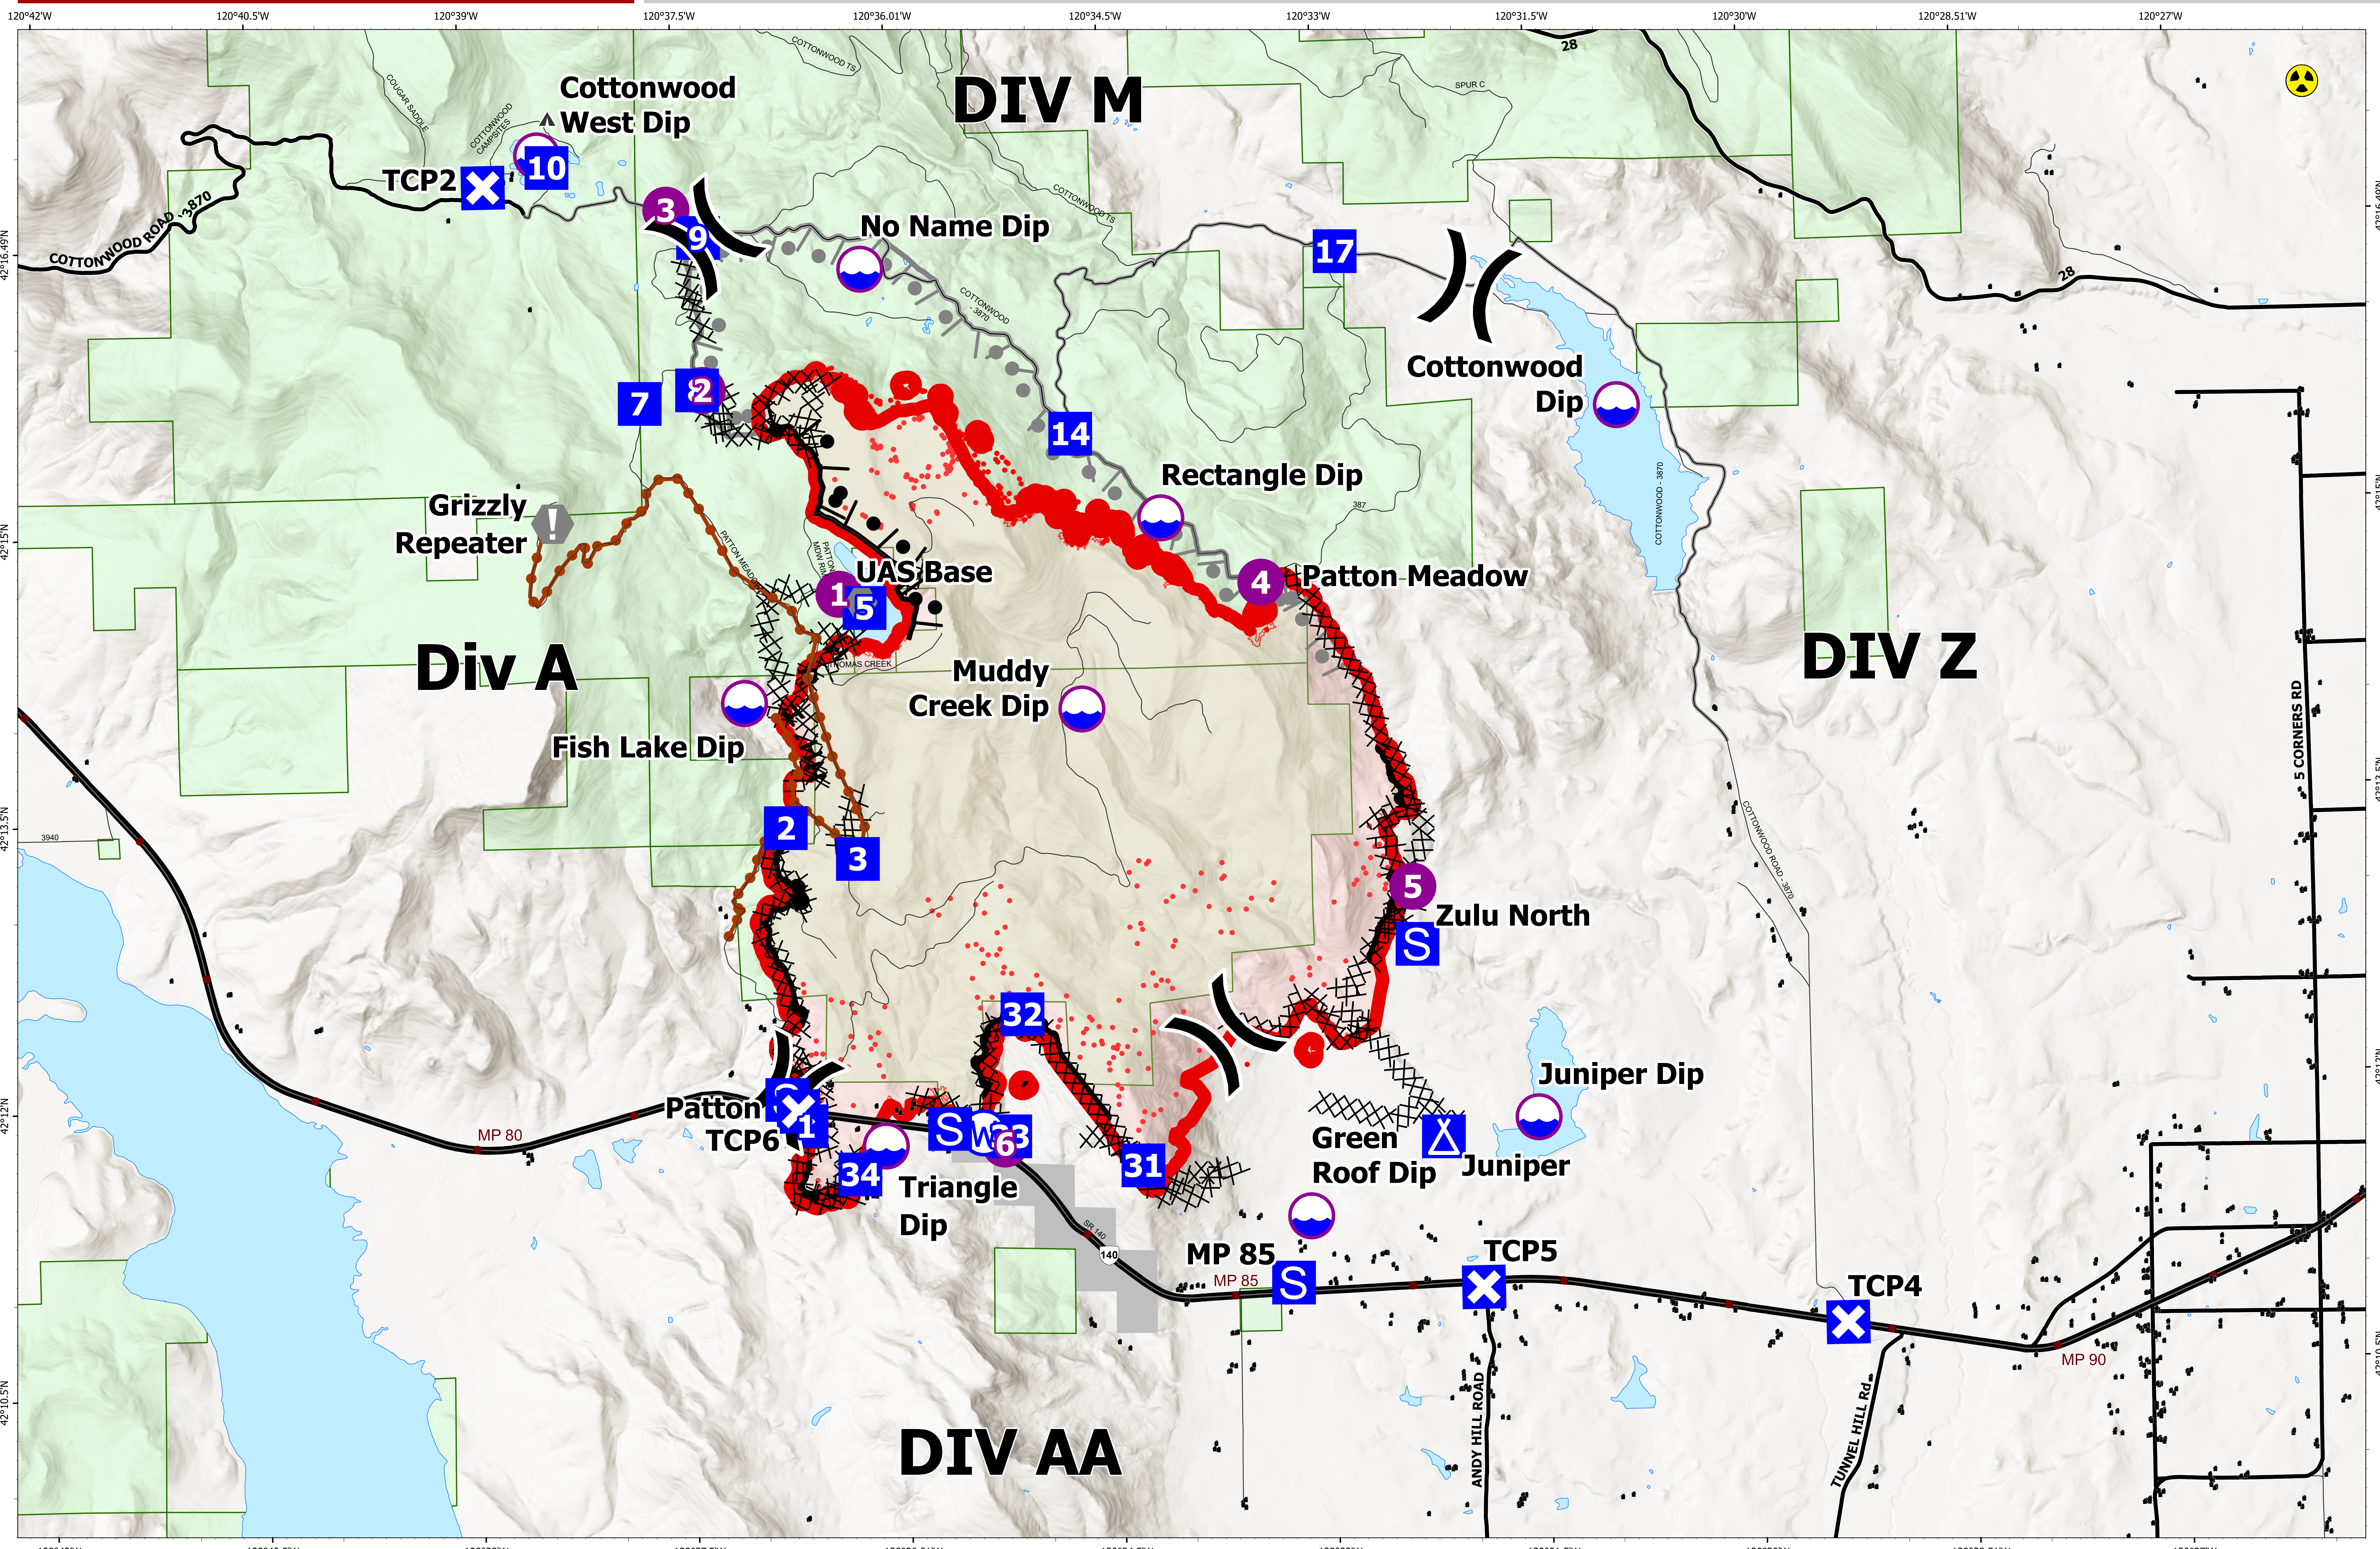

Briefing Map

Patton Meadow

ORFWF210419

August 20, 2021
Day Shift

ODF Team 3 GIS
08/20/2021 0737
Acres from IR
North American 1983 Datum, Lat/Long Grid

Fox Cpx: 8076 acres at 08/18/21 @ 18:40 hrs
Patton Meadow: 7,252 acres
Willow Valley: 824 acres

- Fire Area
- Planned Burnout
- Fire Edge
- Contained Line
- Completed Burnout
- Completed Dozer Line
- Completed Hand Line
- Completed Road as Line
- Dip Site
- Helispot
- Division Break
- Drop Point
- Closure
- Camp
- Staging Area
- Value at Risk
- Hazard
- Water Source
- Structures
- Other

Use the camera on a mobile device