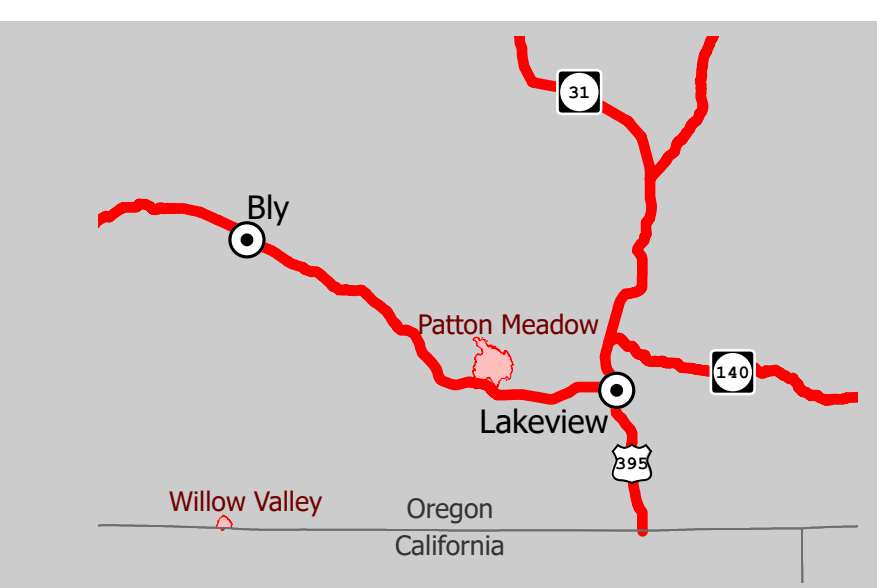

Briefing Map

Patton Meadow

ORFWF210419

August 20, 2021
Day Shift

ODF Team 3 GIS
08/20/2021 0737
Acres from IR
North American 1983 Datum, Lat/Long Grid

Fox Cpx: 8076 acres at 08/18/21 @ 18:40 hrs
Patton Meadow: 7,252 acres
Willow Valley: 824 acres

- Fire Area
- Planned Burnout
- Fire Edge
- Contained Line
- Completed Burnout
- Completed Dozer Line
- Completed Hand Line
- Completed Road as Line
- Dip Site
- Helispot
- Division Break
- Drop Point
- Closure
- Camp
- Staging Area
- Value at Risk
- Hazard
- Water Source
- Structures
- Other

Use the camera on a mobile device