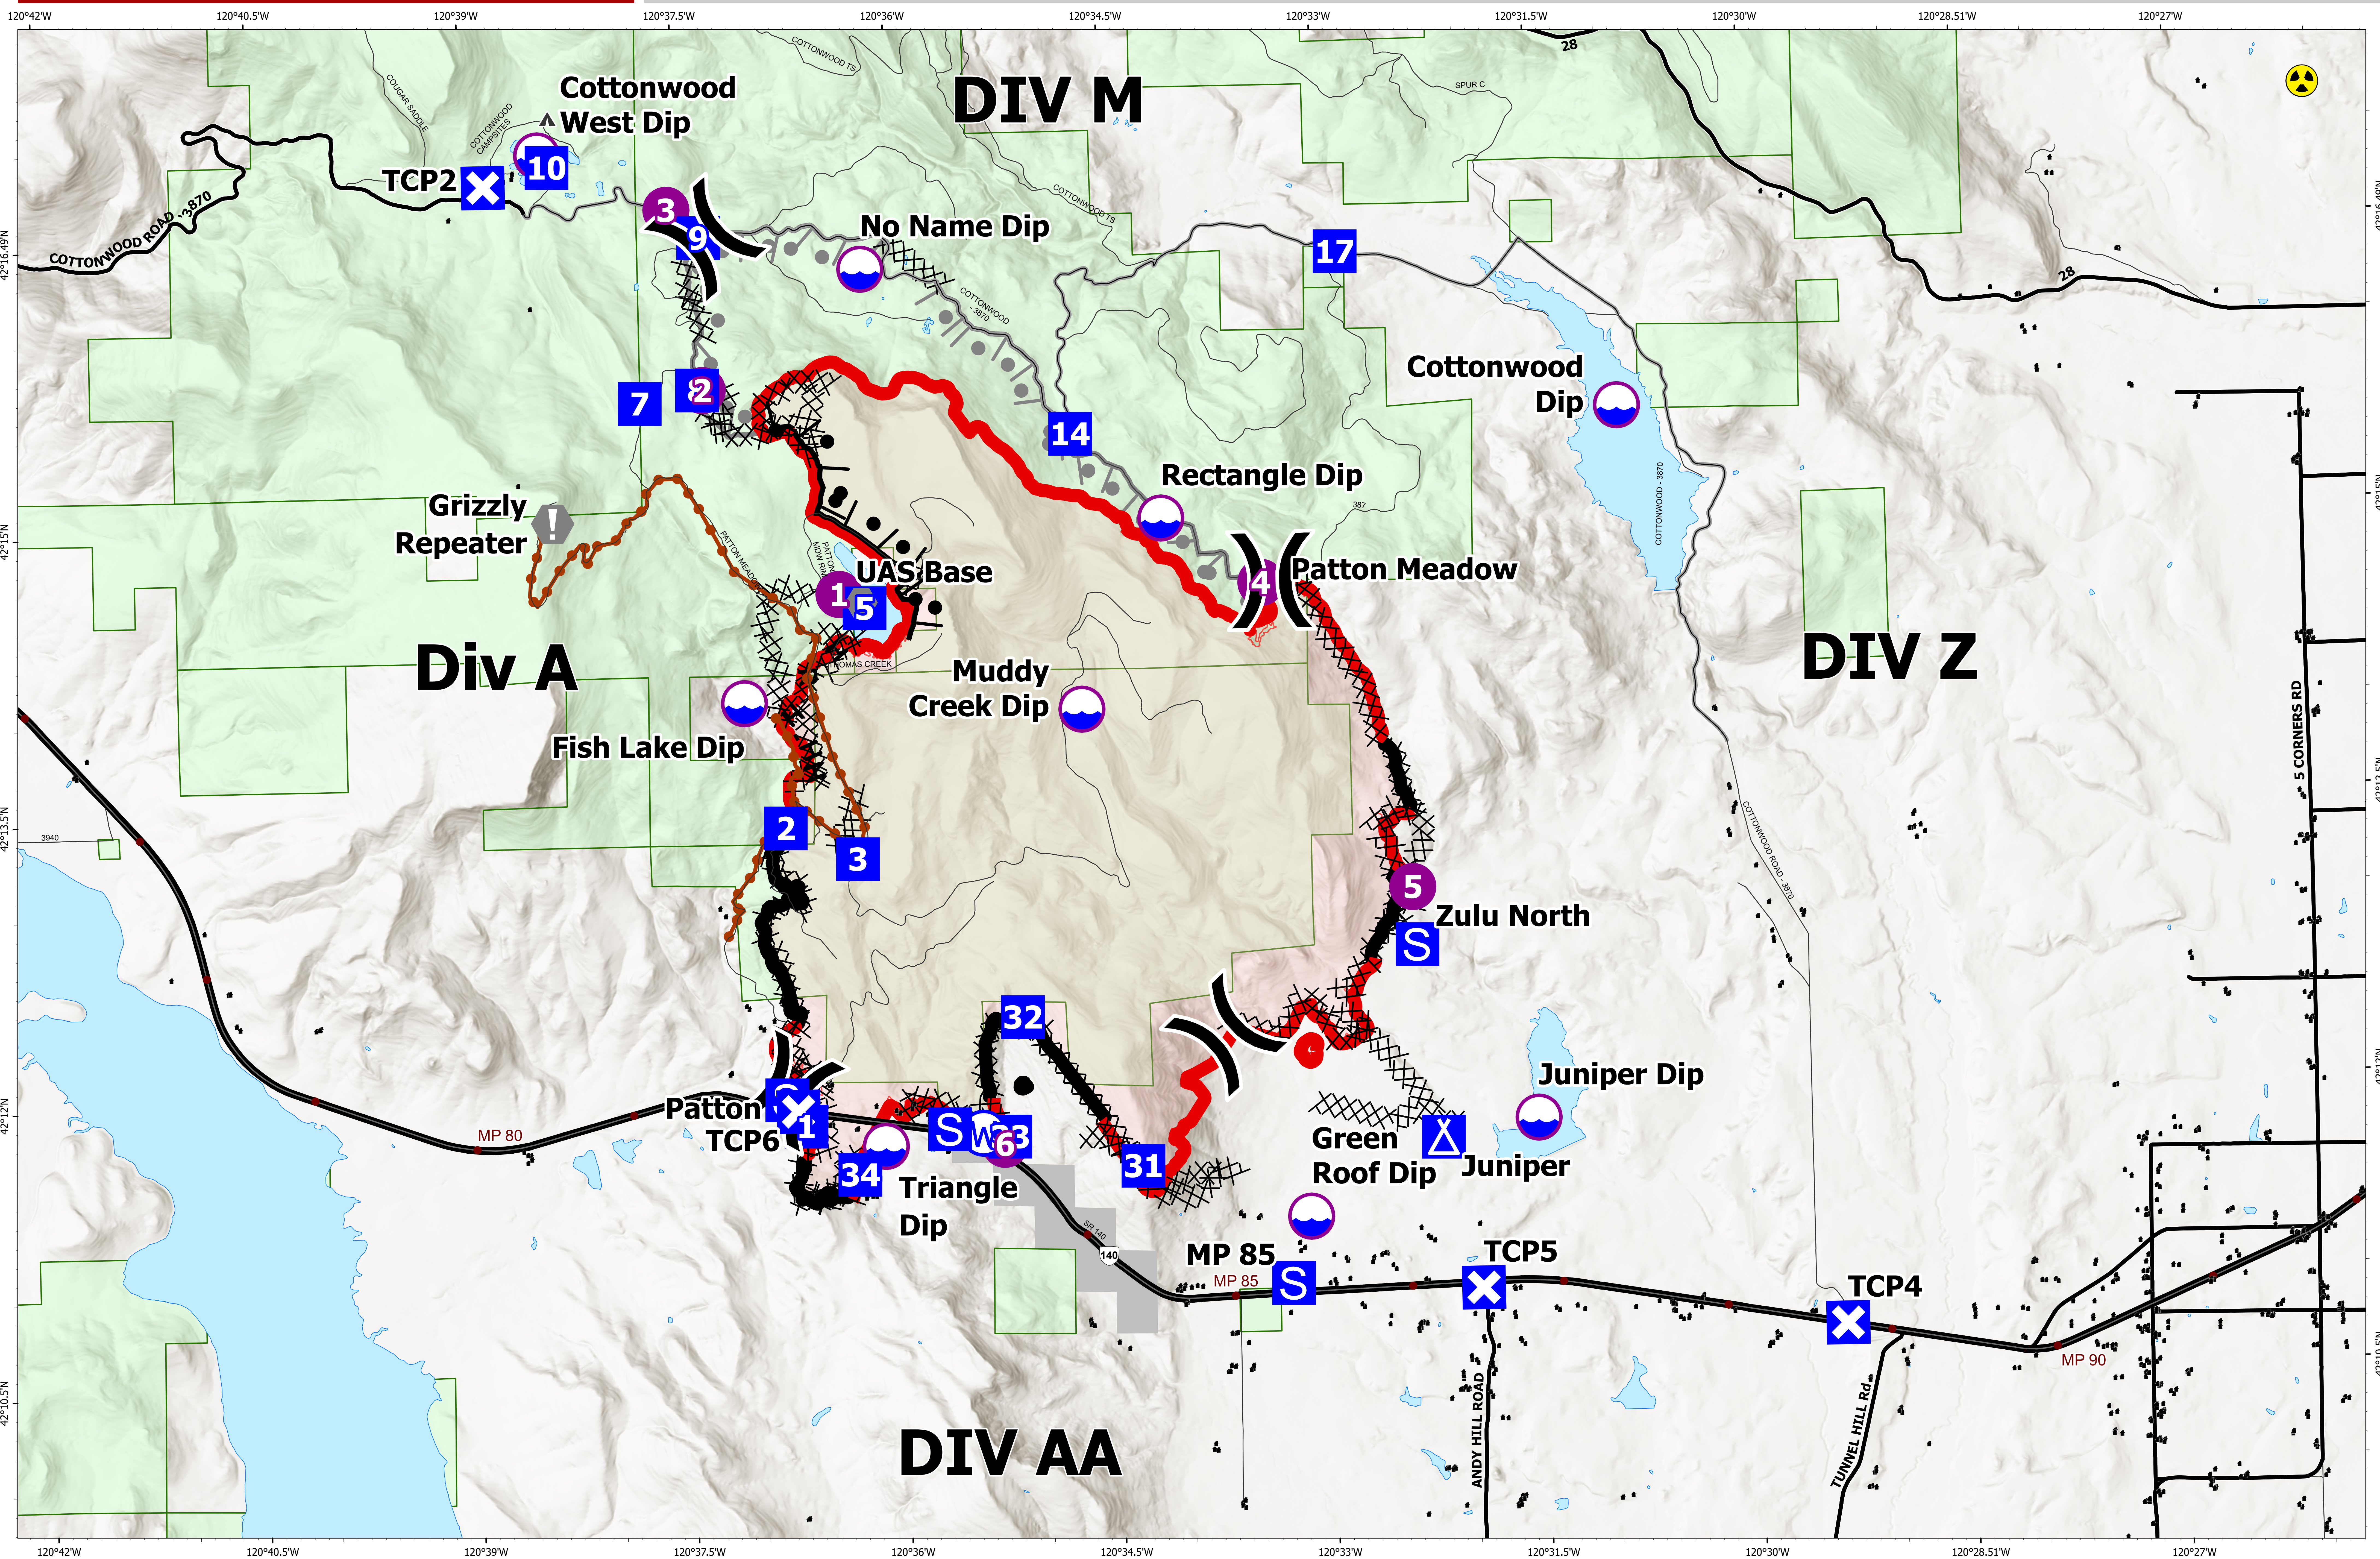

# Briefing Map

# Patton Meadow

## ORFWF210419

August 20, 2021  
Night Shift

ODF Team 3 GIS  
08/20/2021 1415  
Acres from IR  
North American 1983 Datum, Lat/Long Grid

Fox Cpx: 8304 acres at 08/18/21 @ 18:40 hrs  
Patton Meadow: 7,480 acres  
Willow Valley: 824 acres

- |                        |                 |                |               |                     |
|------------------------|-----------------|----------------|---------------|---------------------|
| Fire Area              | Planned Burnout | Division Break | Value at Risk | Interstate; Highway |
| Completed Burnout      | Fire Edge       | Drop Point     | Hazard        | Paved               |
| Completed Dozer Line   | Contained Line  | Closure        | Water Source  | All weather         |
| Completed Hand Line    | Dip Site        | Camp           | Helispot      | Mainline Rd         |
| Completed Road as Line | Helispot        | Staging Area   | Structures    | State Boundary      |