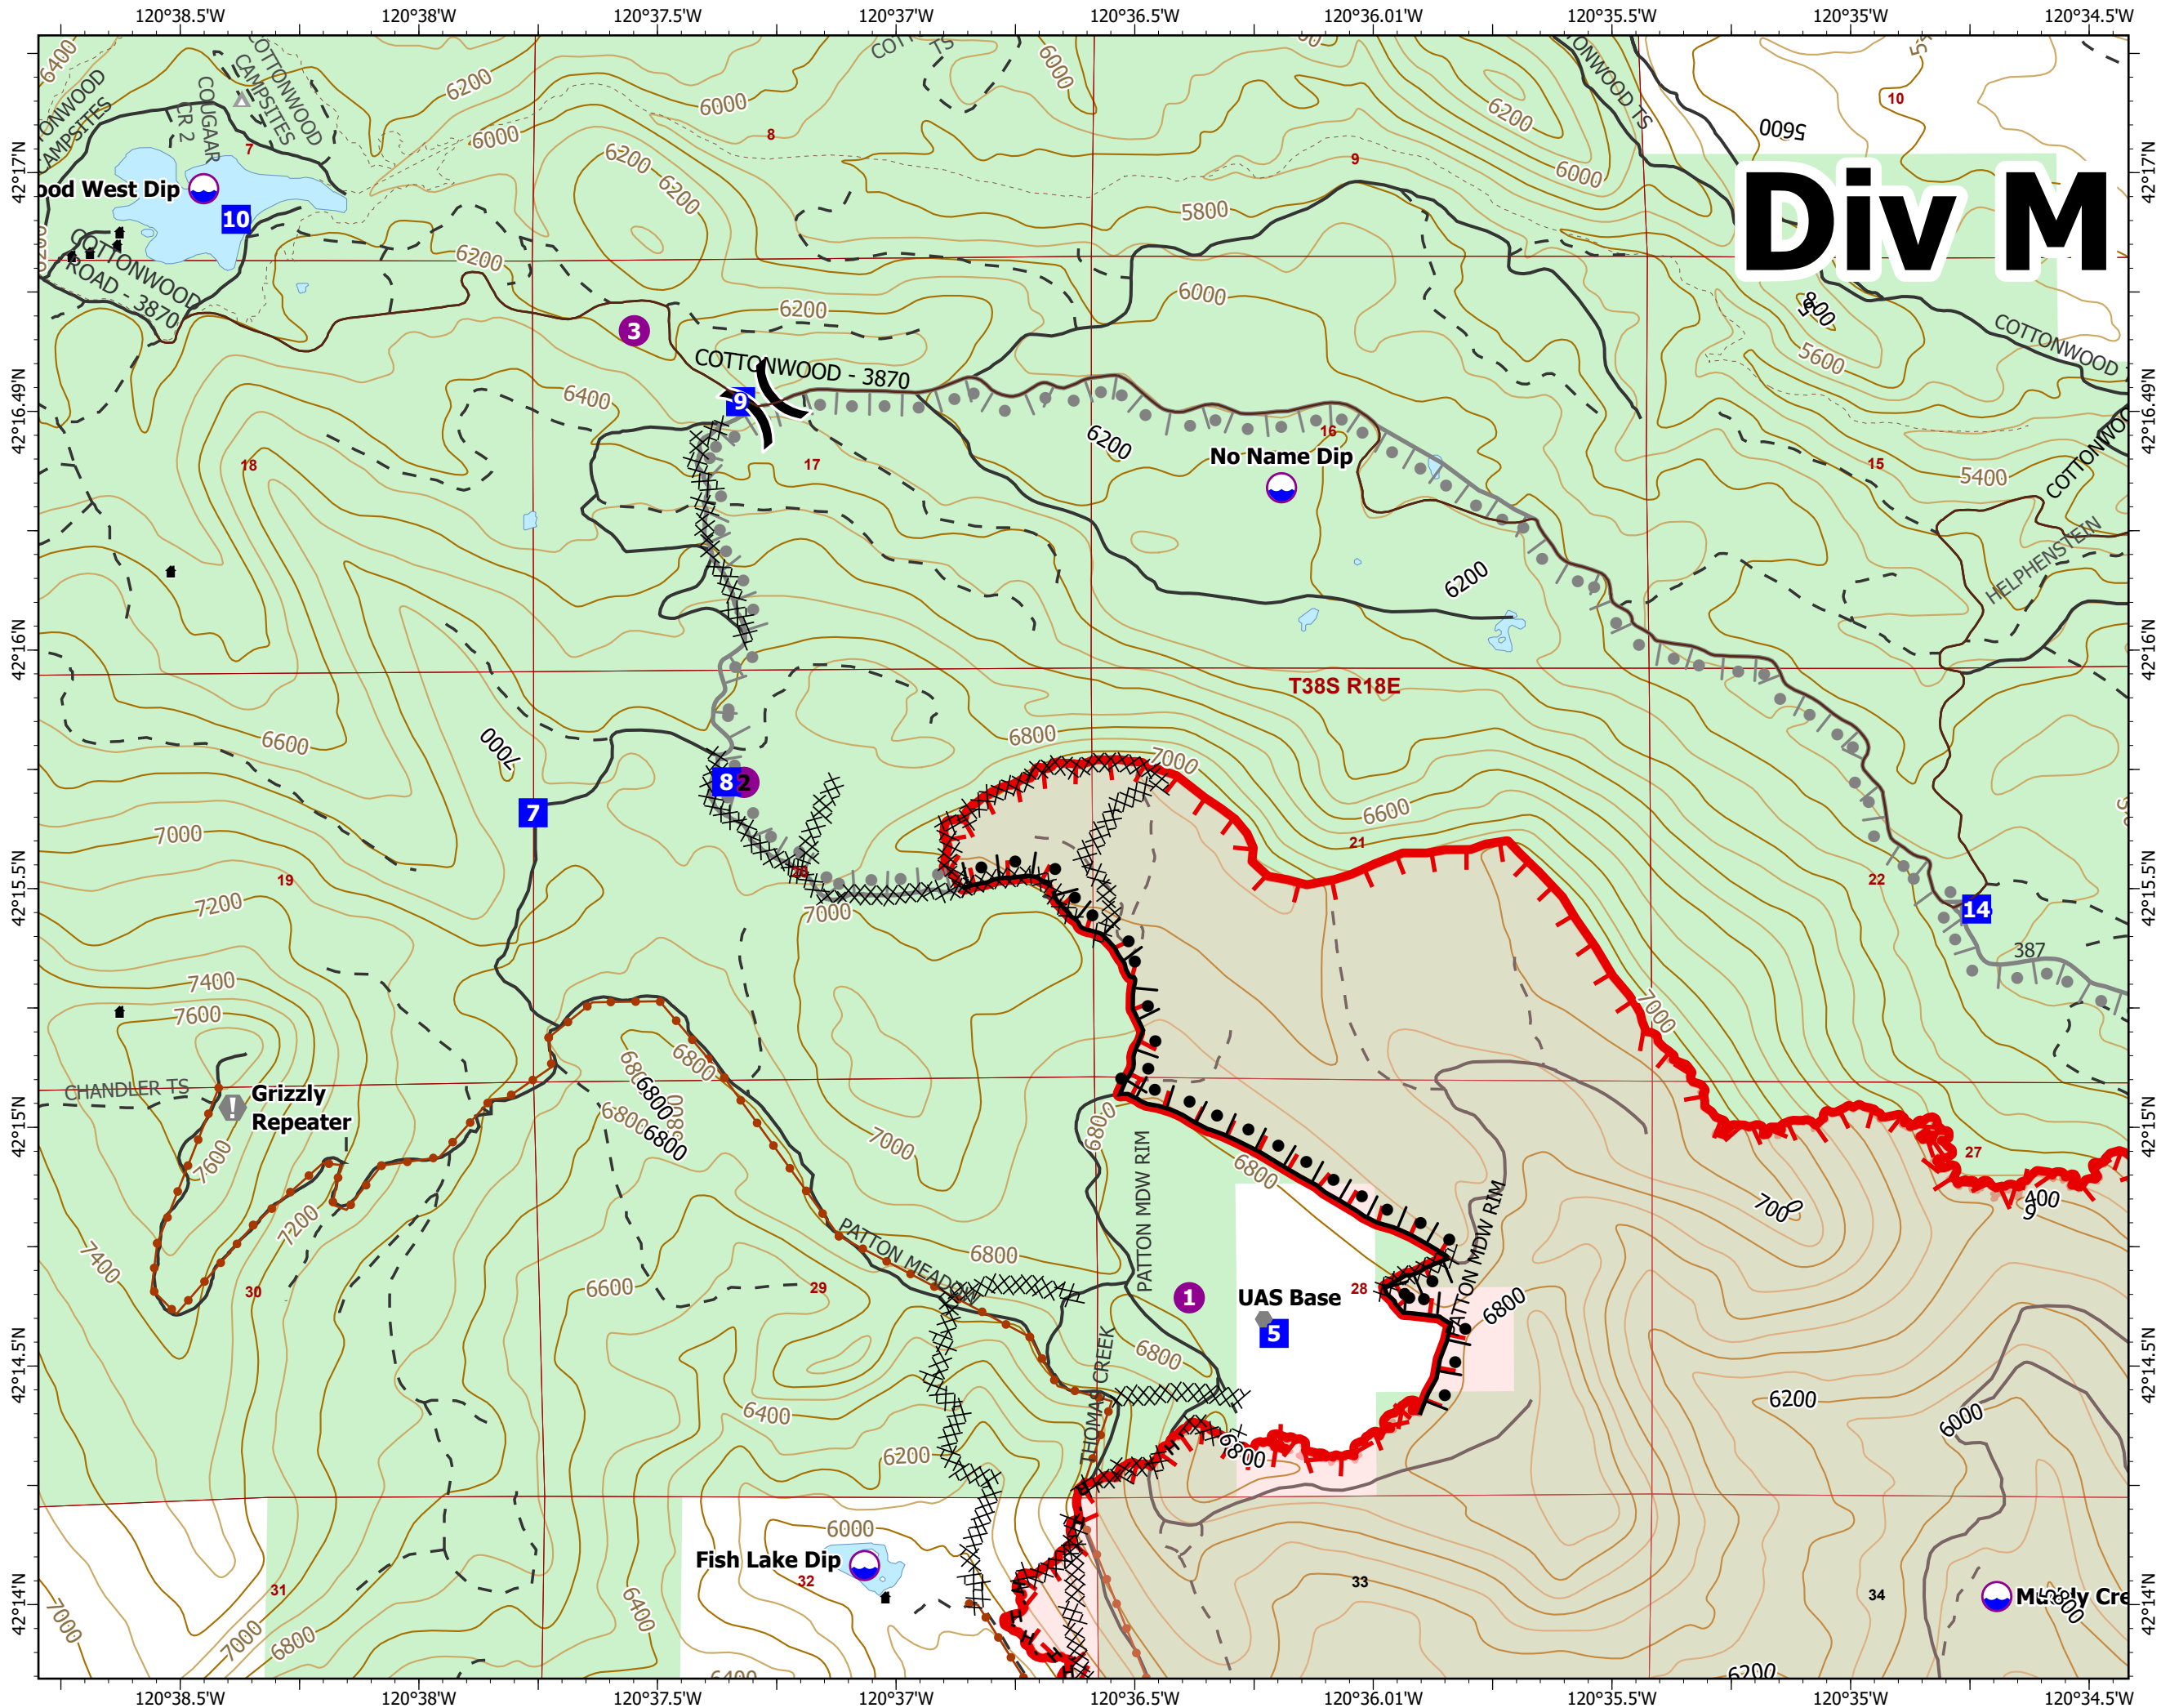

IAP
Patton Meadow
ORFWF210419
08/20/2021 Day
Fox Cpx: 8044 acres at 08/18/21 @ 18:40 hrs
Patton Meadow: 7,220 acres
Willow Valley: 824 acres

DIV M/DIV A
Page 3 of 4

- Dip Site
- Helispot
- Division Break
- Drop Point
- Closure
- Value at Risk
- Other
- Completed Burnout
- Completed Dozer Line
- Completed Hand Line
- Completed Road as Line
- Planned Burnout
- Fire Edge
- Campground
- Structure
- Surfaced Road
- Dirt Road
- Mainline Rd
- Hiking trail
- Waterbody
- United States Forest Service
- Buried Transmission Line

ODF IMT 3
08/19/2021 2226
Acres from IR & DIVS
WGS 1984 Datum. LatLong Grid

Div M