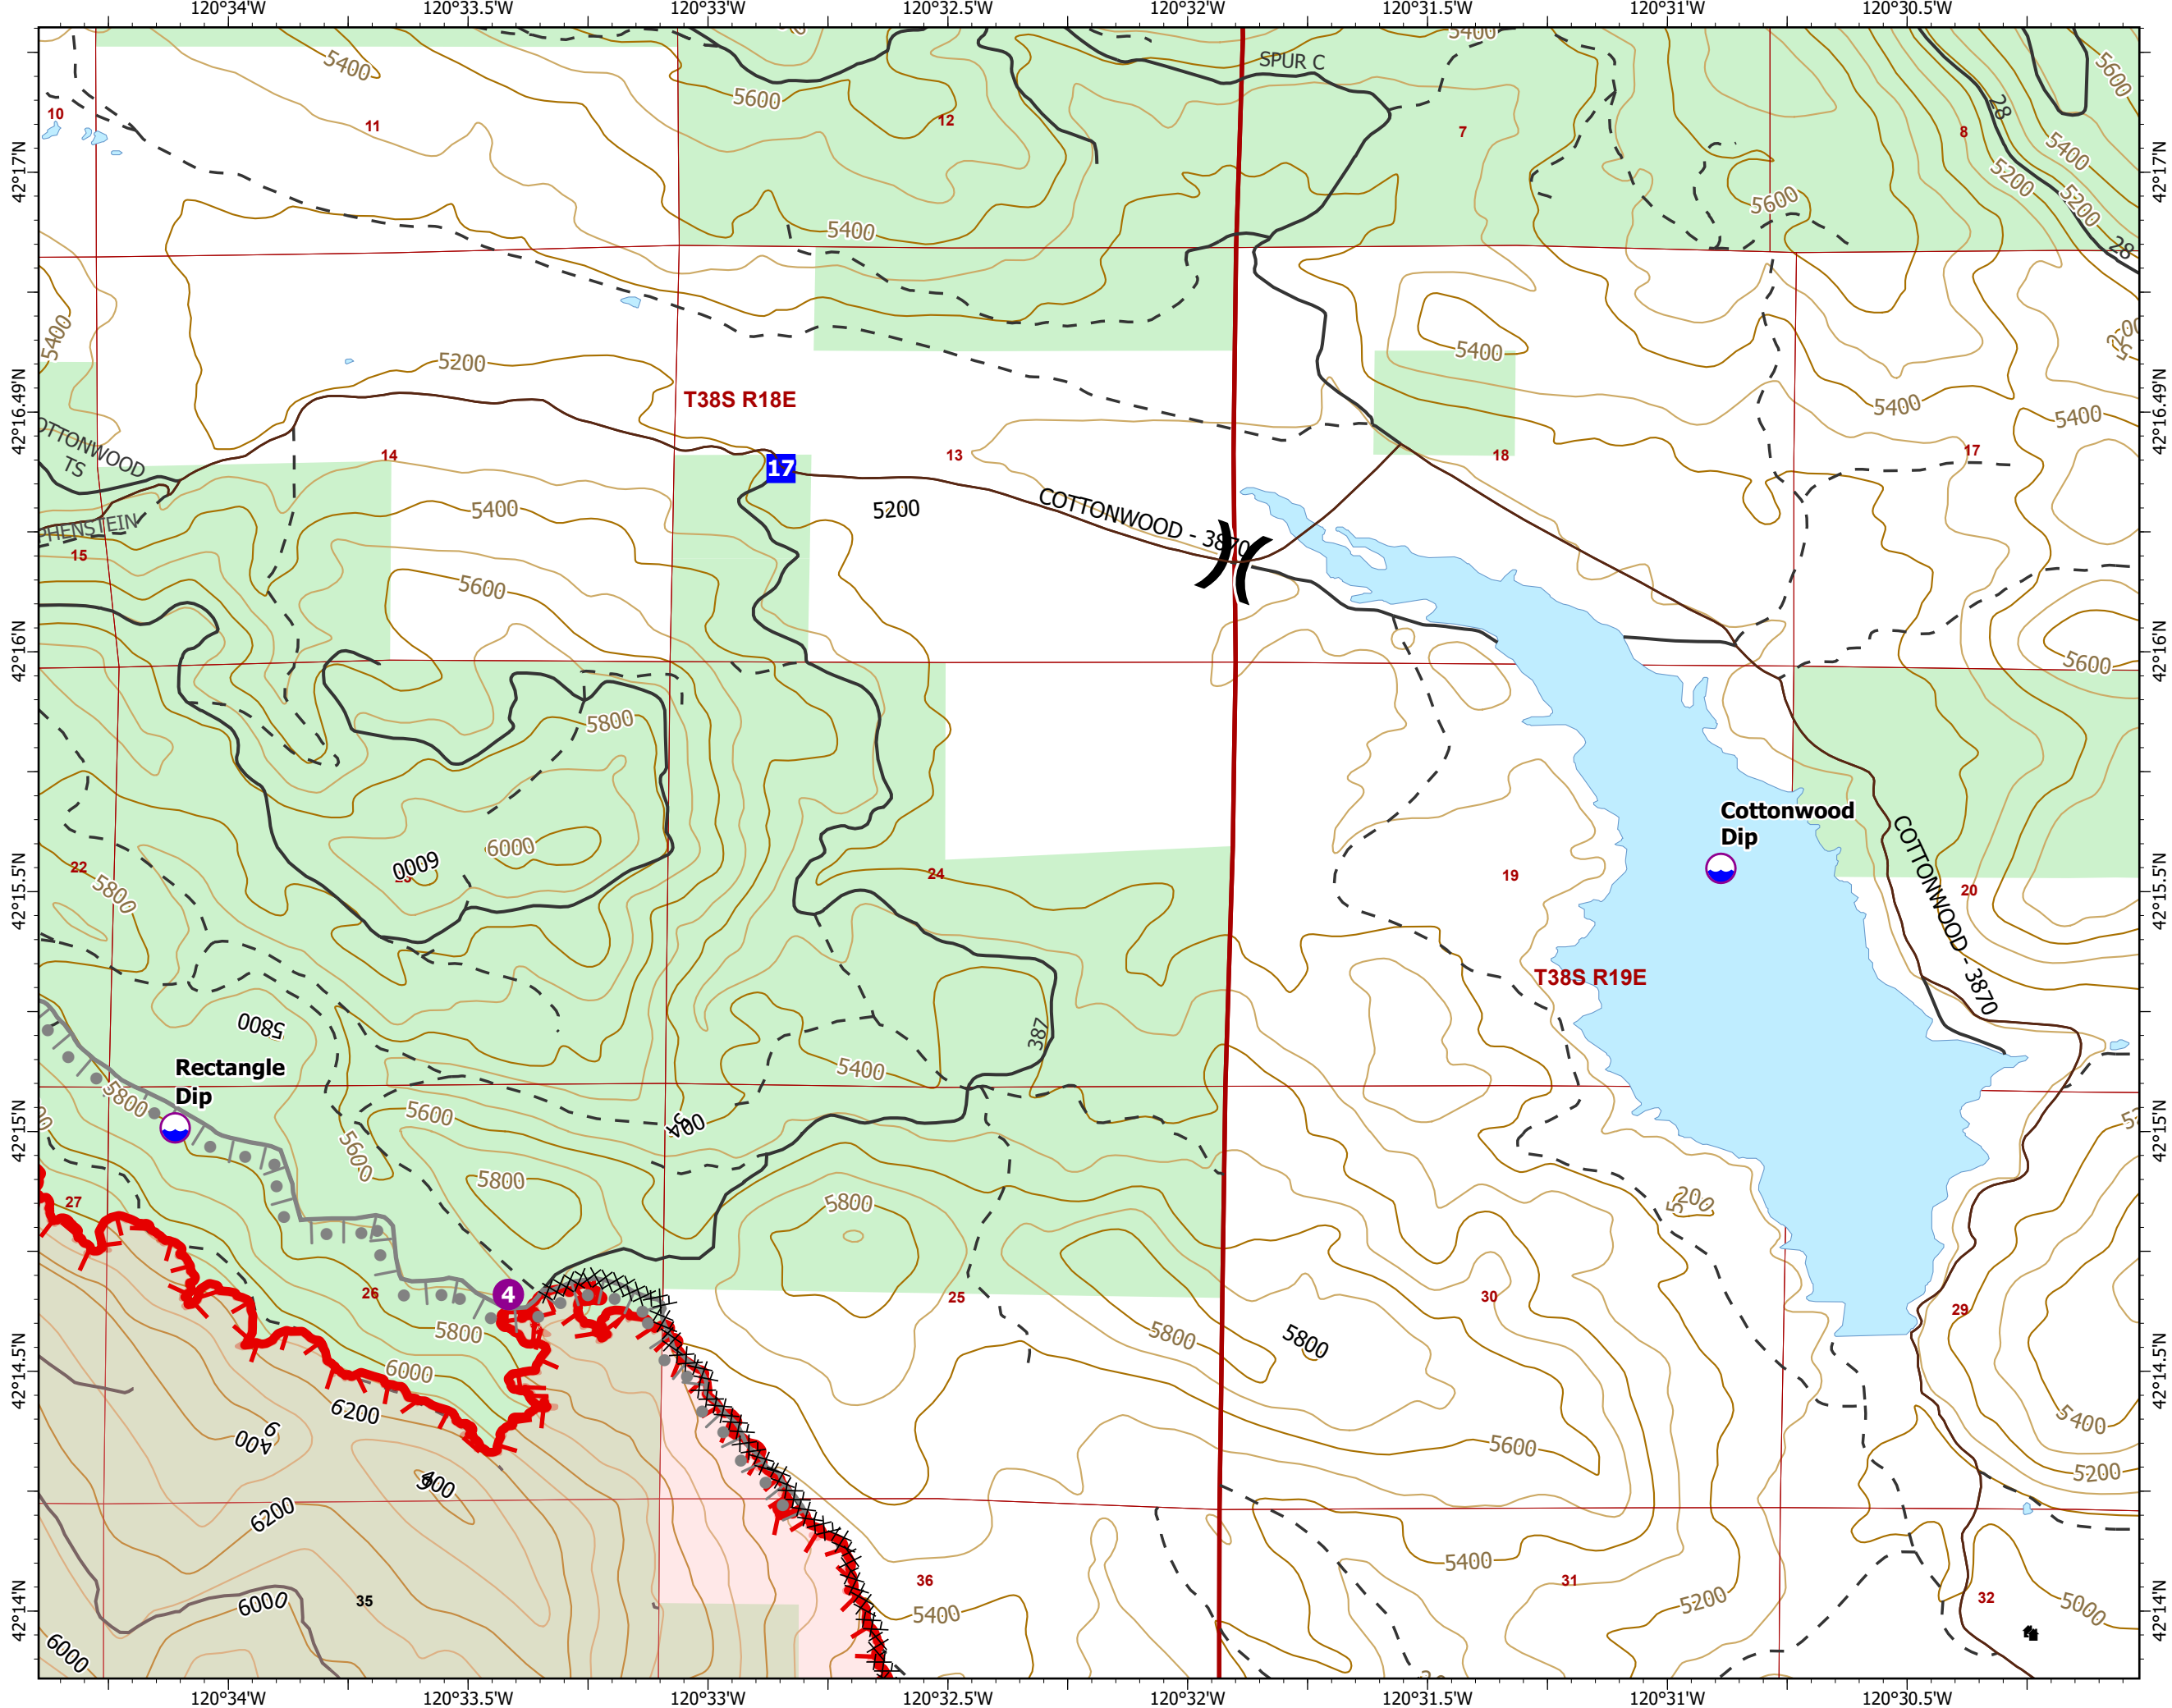

IAP
Patton Meadow
ORFWF210419
08/20/2021 Day
Fox Cpx: 8044 acres at 08/18/21 @ 18:40 hrs
Patton Meadow: 7,220 acres
Willow Valley: 824 acres

DIV M / DIV Z
Page 2 of 4

- Dip Site
- Helispot
- Division Break
- Drop Point
- Completed Dozer Line
- Planned Burnout
- Fire Edge
- Structure
- Surfaced Road
- Dirt Road
- Mainline Rd
- Waterbody
- United States Forest Service

ODF IMT 3
08/19/2021 2226
Acres from IR & DIVS
WGS 1984 Datum. LatLong Grid