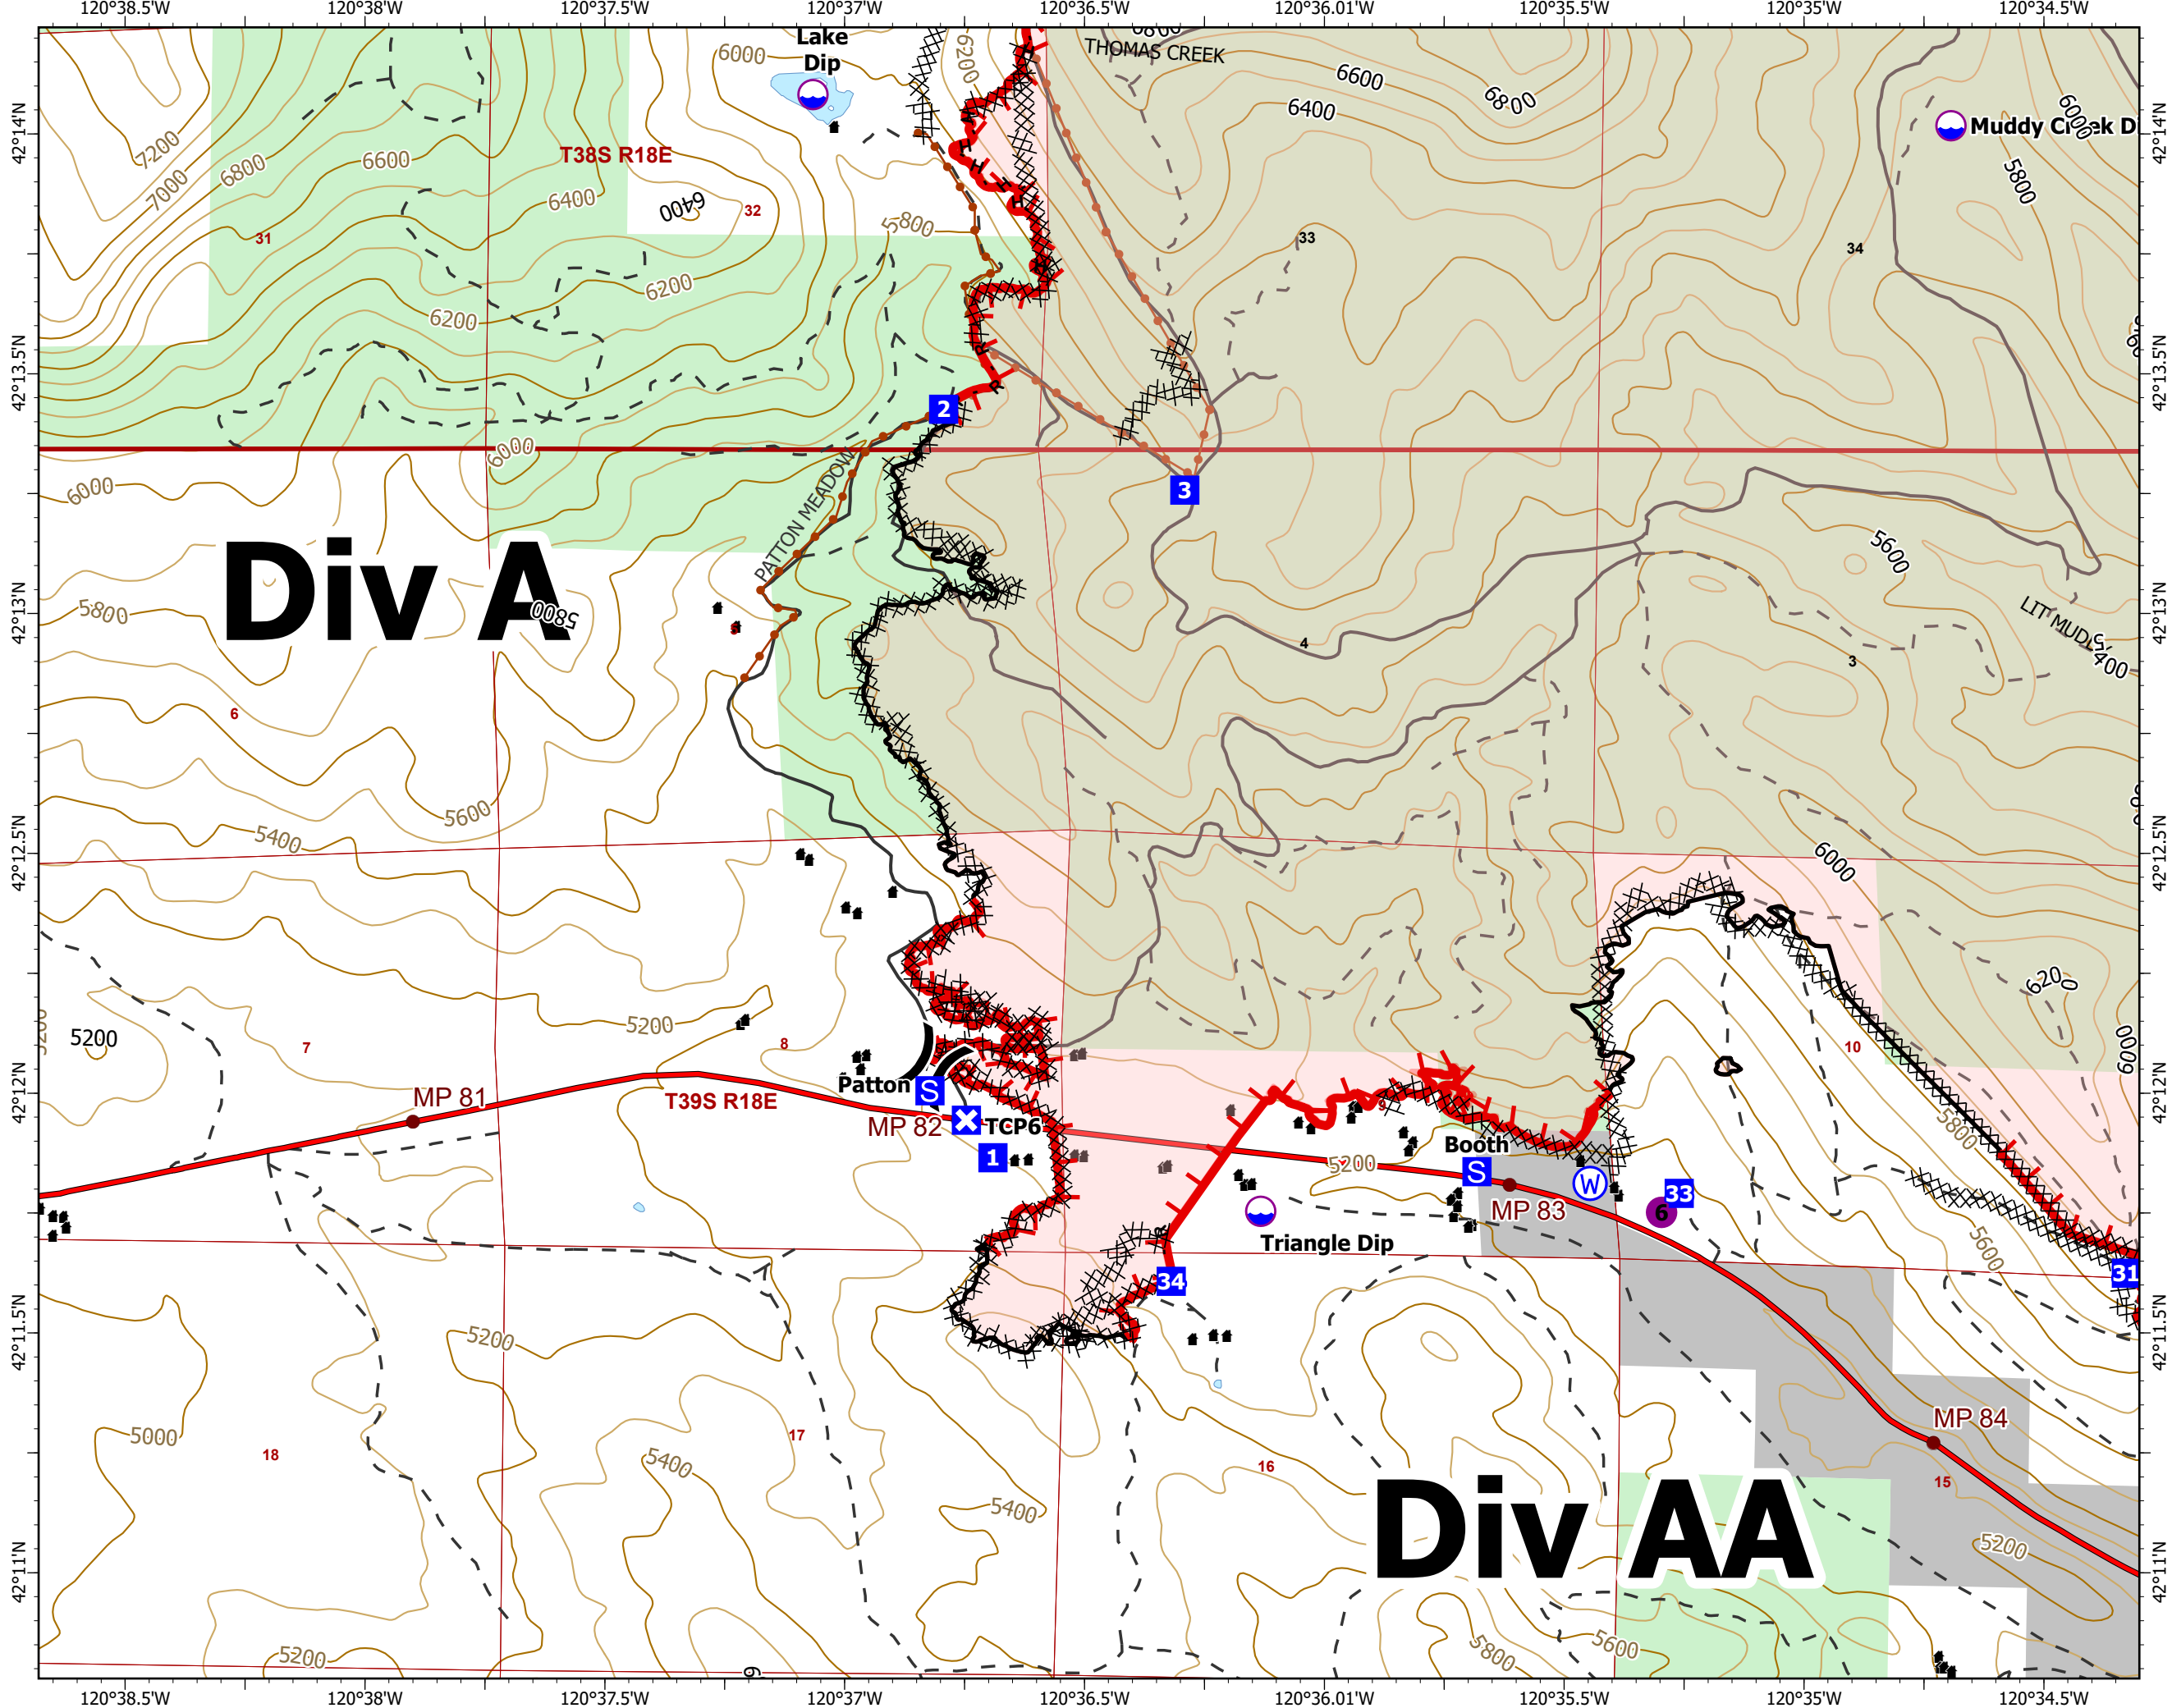

IAP
Patton Meadow
ORFWF210419
08/20/2021 Day
Fox Cpx: 8044 acres at 08/18/21 @ 18:40 hrs
Patton Meadow: 7,220 acres
Willow Valley: 824 acres

40' CONTOUR INTERVAL
Scale: 1:24,000

DIV AA /DIV A
Page 1 of 4

- Dip Site
- Helispot
- Division Break
- Drop Point
- Closure
- Staging Area
- Water Source
- Completed Dozer Line
- Completed Hand Line
- Completed Road as Line
- Fire Edge
- Contained Line
- Structure
- Interstate; Highway
- Surfaced Road
- Dirt Road
- Waterbody
- Oregon Parks and Recreation Department
- United States Forest Service
- Buried Transmission Line
- Highway Mileposts

ODF IMT 3
08/19/2021 2226
Acres from IR & DIVS
WGS 1984 Datum. LatLong Grid