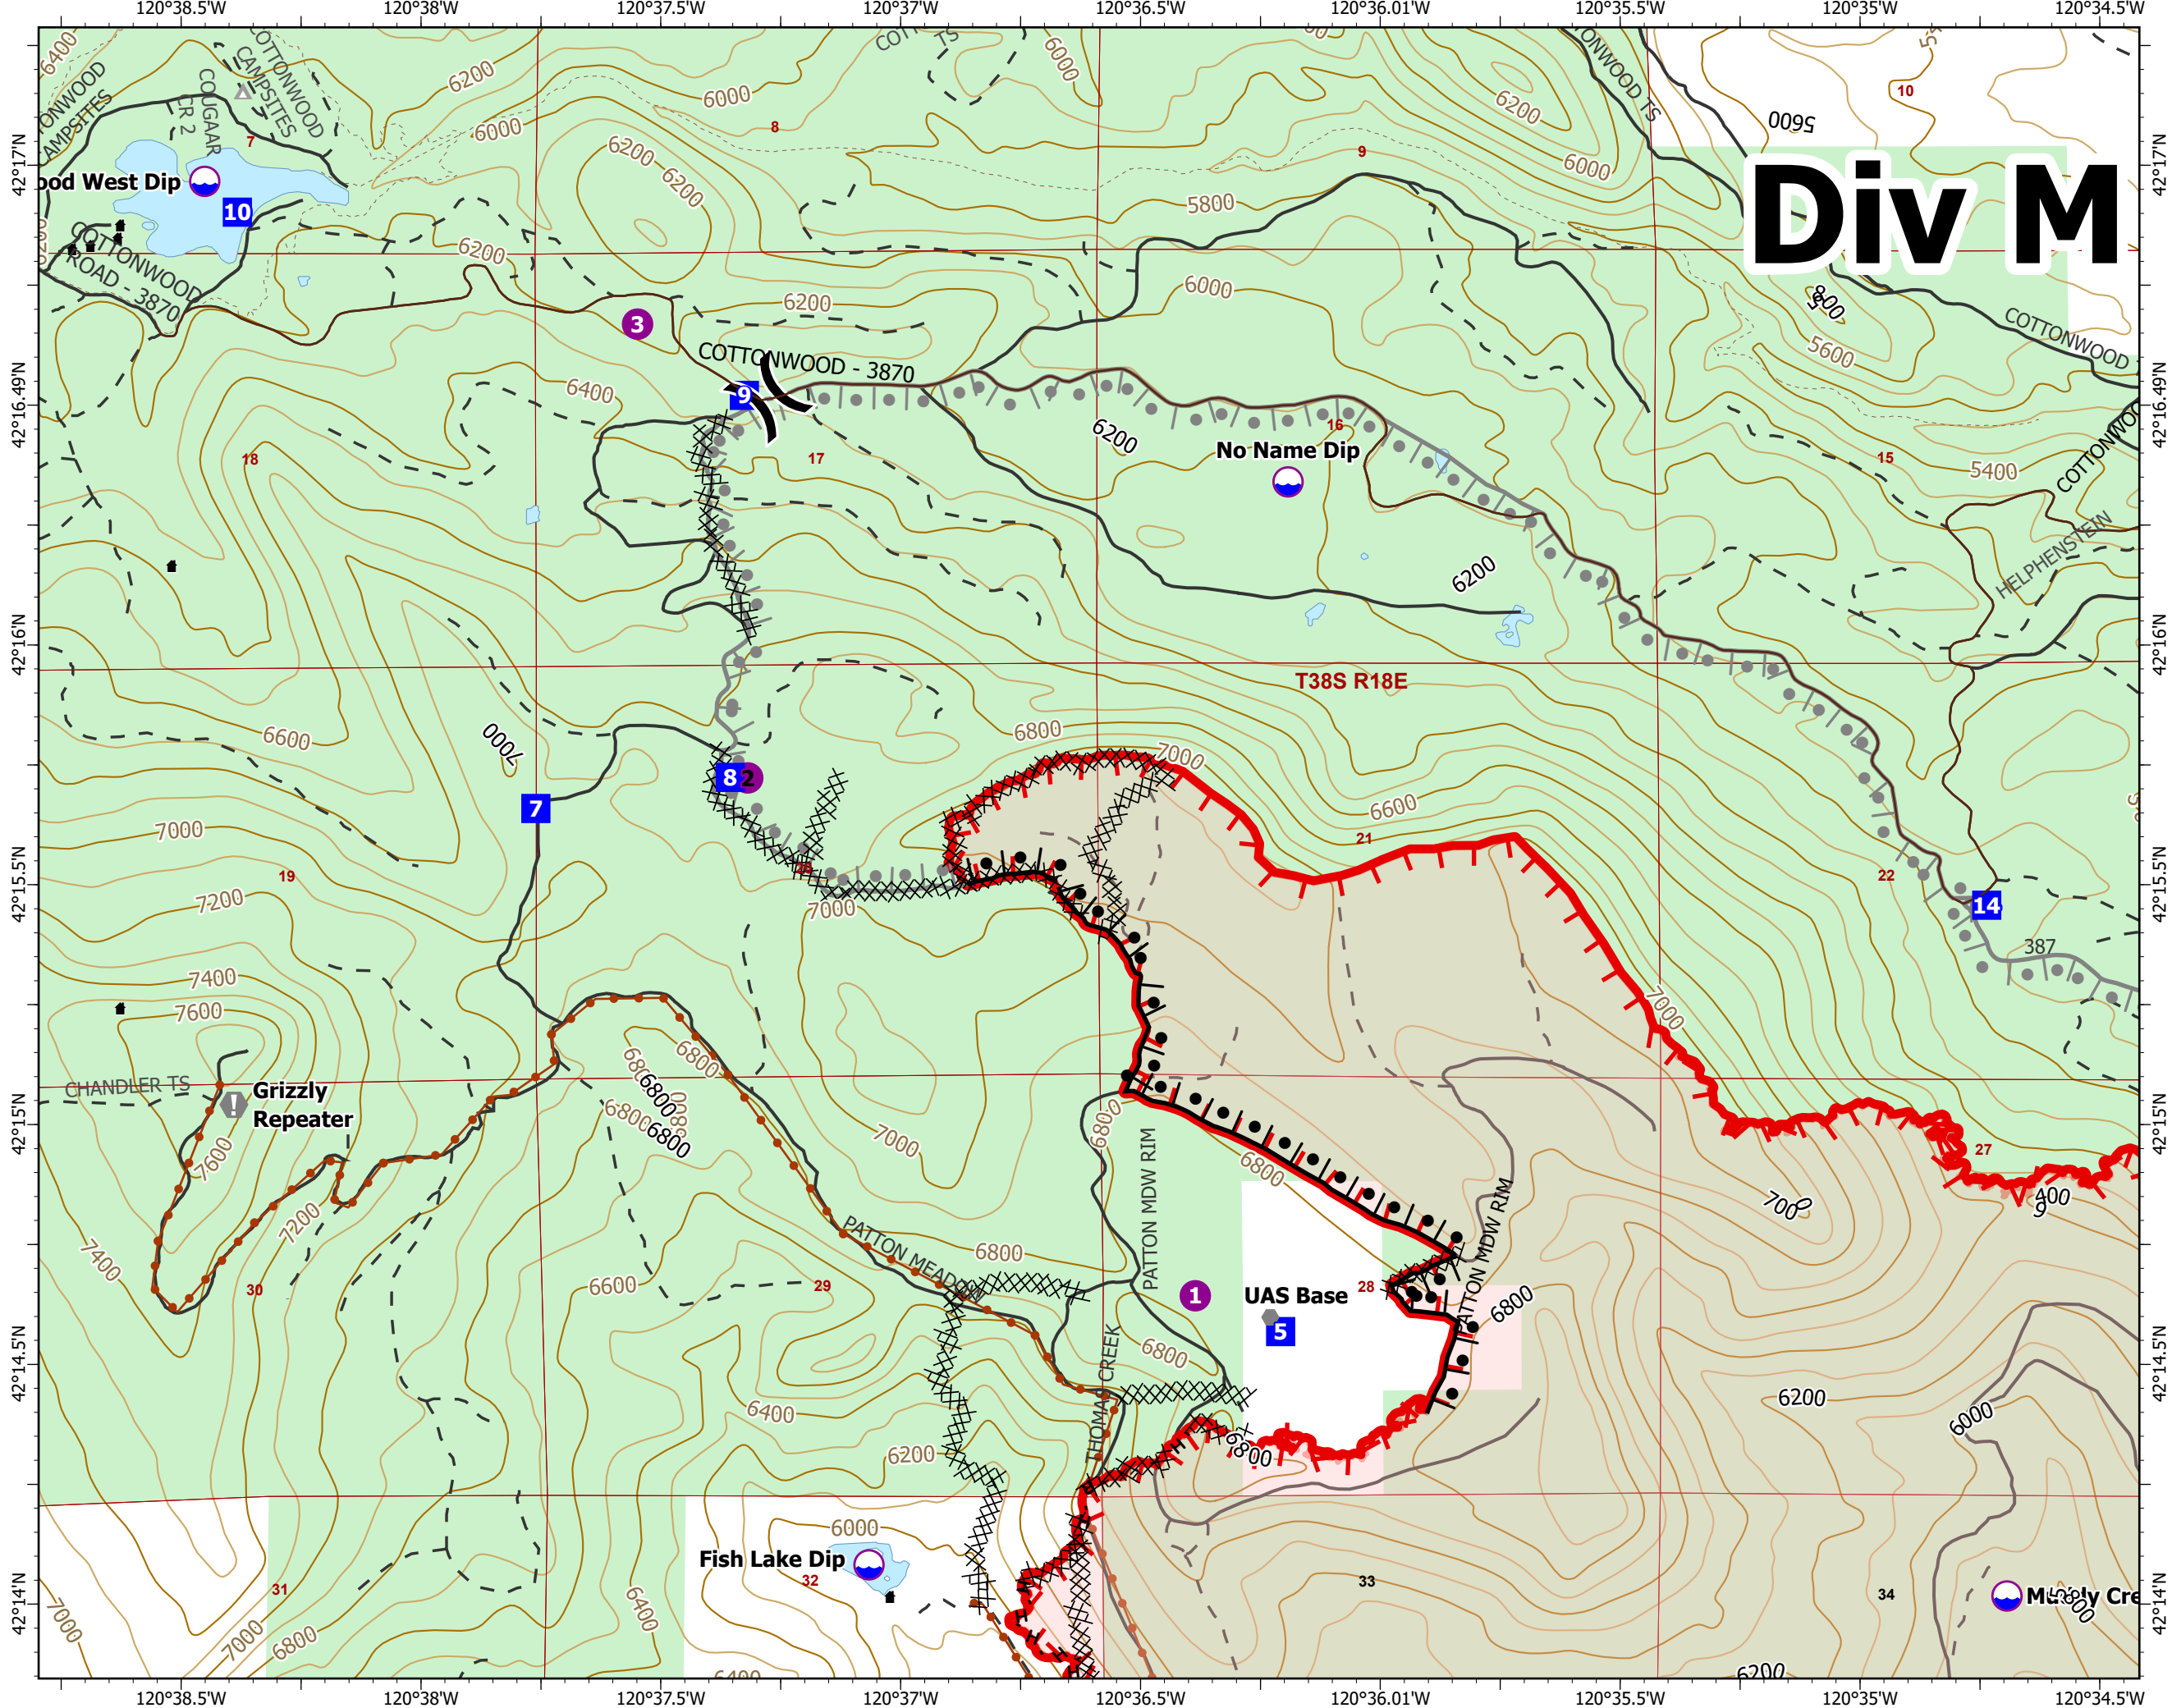

IAP
Patton Meadow
ORFWF210419
08/20/2021 Day
 Fox Cpx: 8044 acres at 08/18/21 @ 18:40 hrs
 Patton Meadow: 7,220 acres
 Willow Valley: 824 acres

DIV M/DIV A
 Page 3 of 4

- Dip Site
- Helispot
- Division Break
- Drop Point
- Closure
- Value at Risk
- Other
- Completed Burnout
- Completed Dozer Line
- Completed Hand Line
- Completed Road as Line
- Planned Burnout
- Fire Edge
- Campground
- Structure
- Surfaced Road
- Dirt Road
- Mainline Rd
- Hiking trail
- Waterbody
- United States Forest Service
- Buried Transmission Line

ODF IMT 3
 08/19/2021 2227
 Acres from IR & DIVS
 WGS 1984 Datum. LatLong Grid

Maple Creek