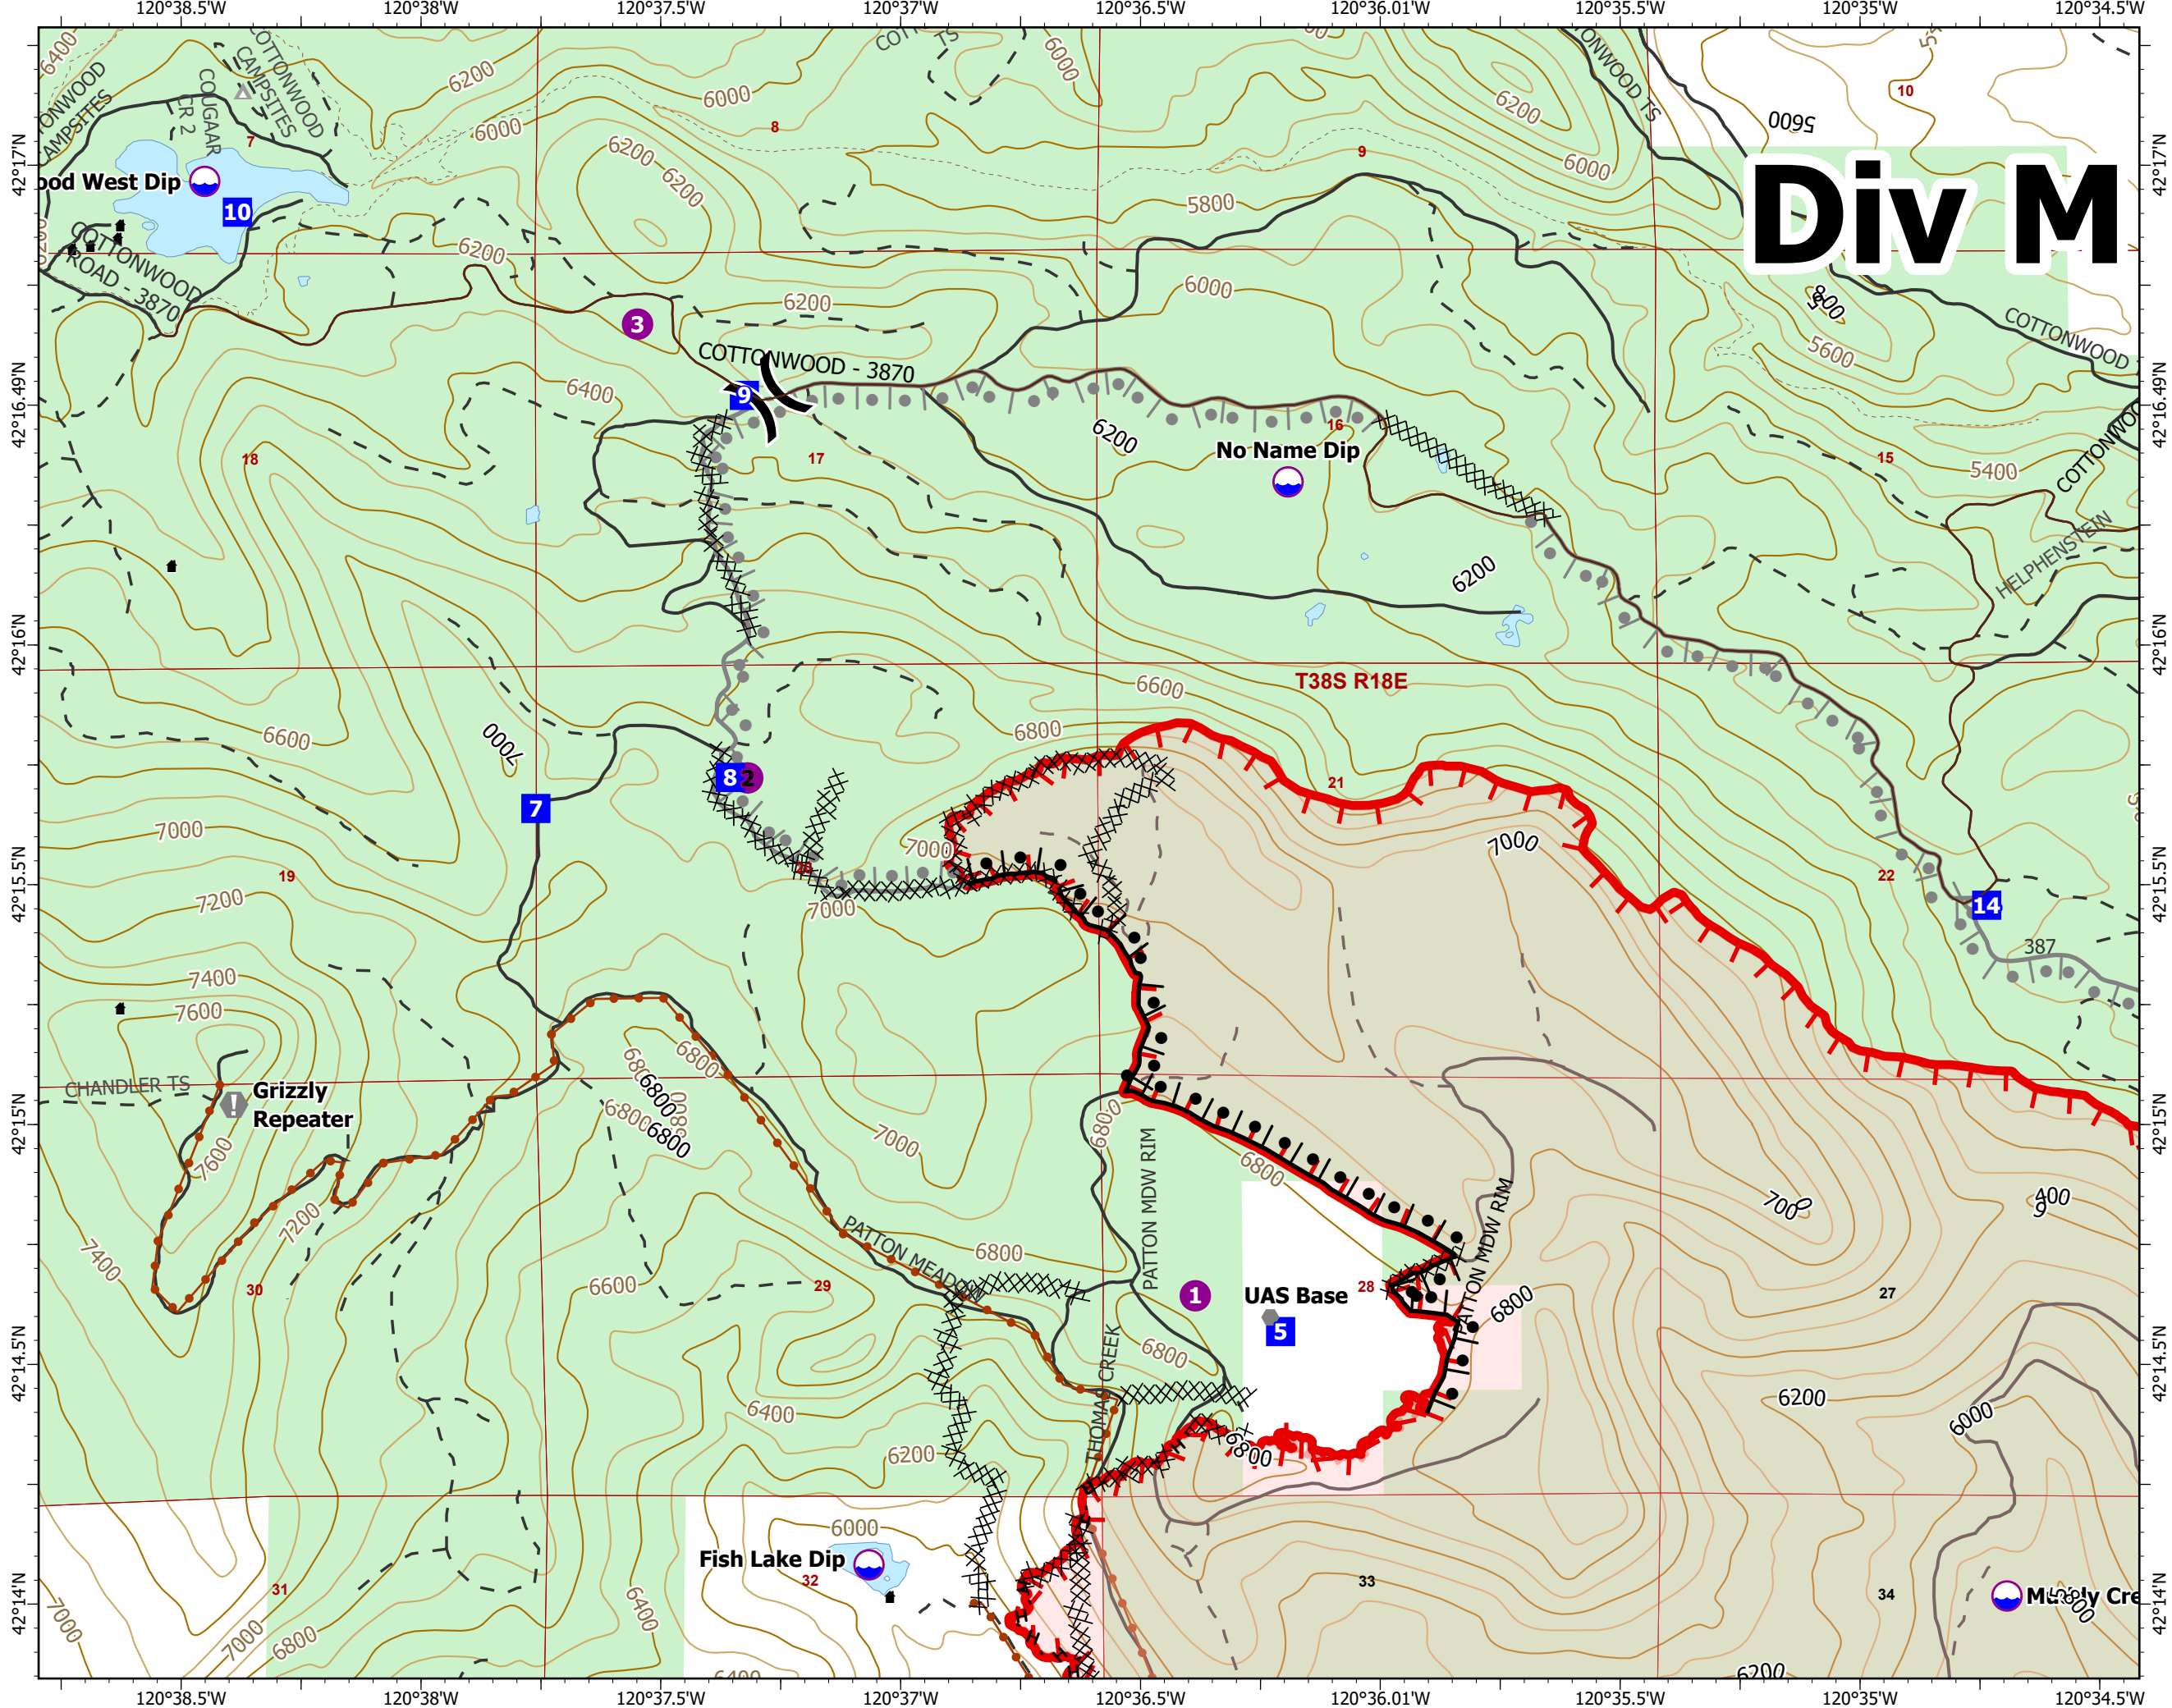

IAP
Patton Meadow
ORFWF210419
08/20/2021 Night
 Fox Cpx: 8304 acres at 08/18/21 @ 18:40 hrs
 Patton Meadow: 7,480 acres
 Willow Valley: 824 acres

DIV M/DIV A
 Page 1 of 4

- Dip Site
- Helispot
- Division Break
- Drop Point
- Closure
- Value at Risk
- Other
- Completed Burnout
- Completed Dozer Line
- Completed Hand Line
- Completed Road as Line
- Planned Burnout
- Fire Edge
- Campground
- Structure
- Surfaced Road
- Dirt Road
- Mainline Rd
- Hiking trail
- Waterbody
- United States Forest Service
- Buried Transmission Line

ODF IMT 3
 08/20/2021 1338
 Acres from IR
 WGS 1984 Datum. LatLong Grid

Div M