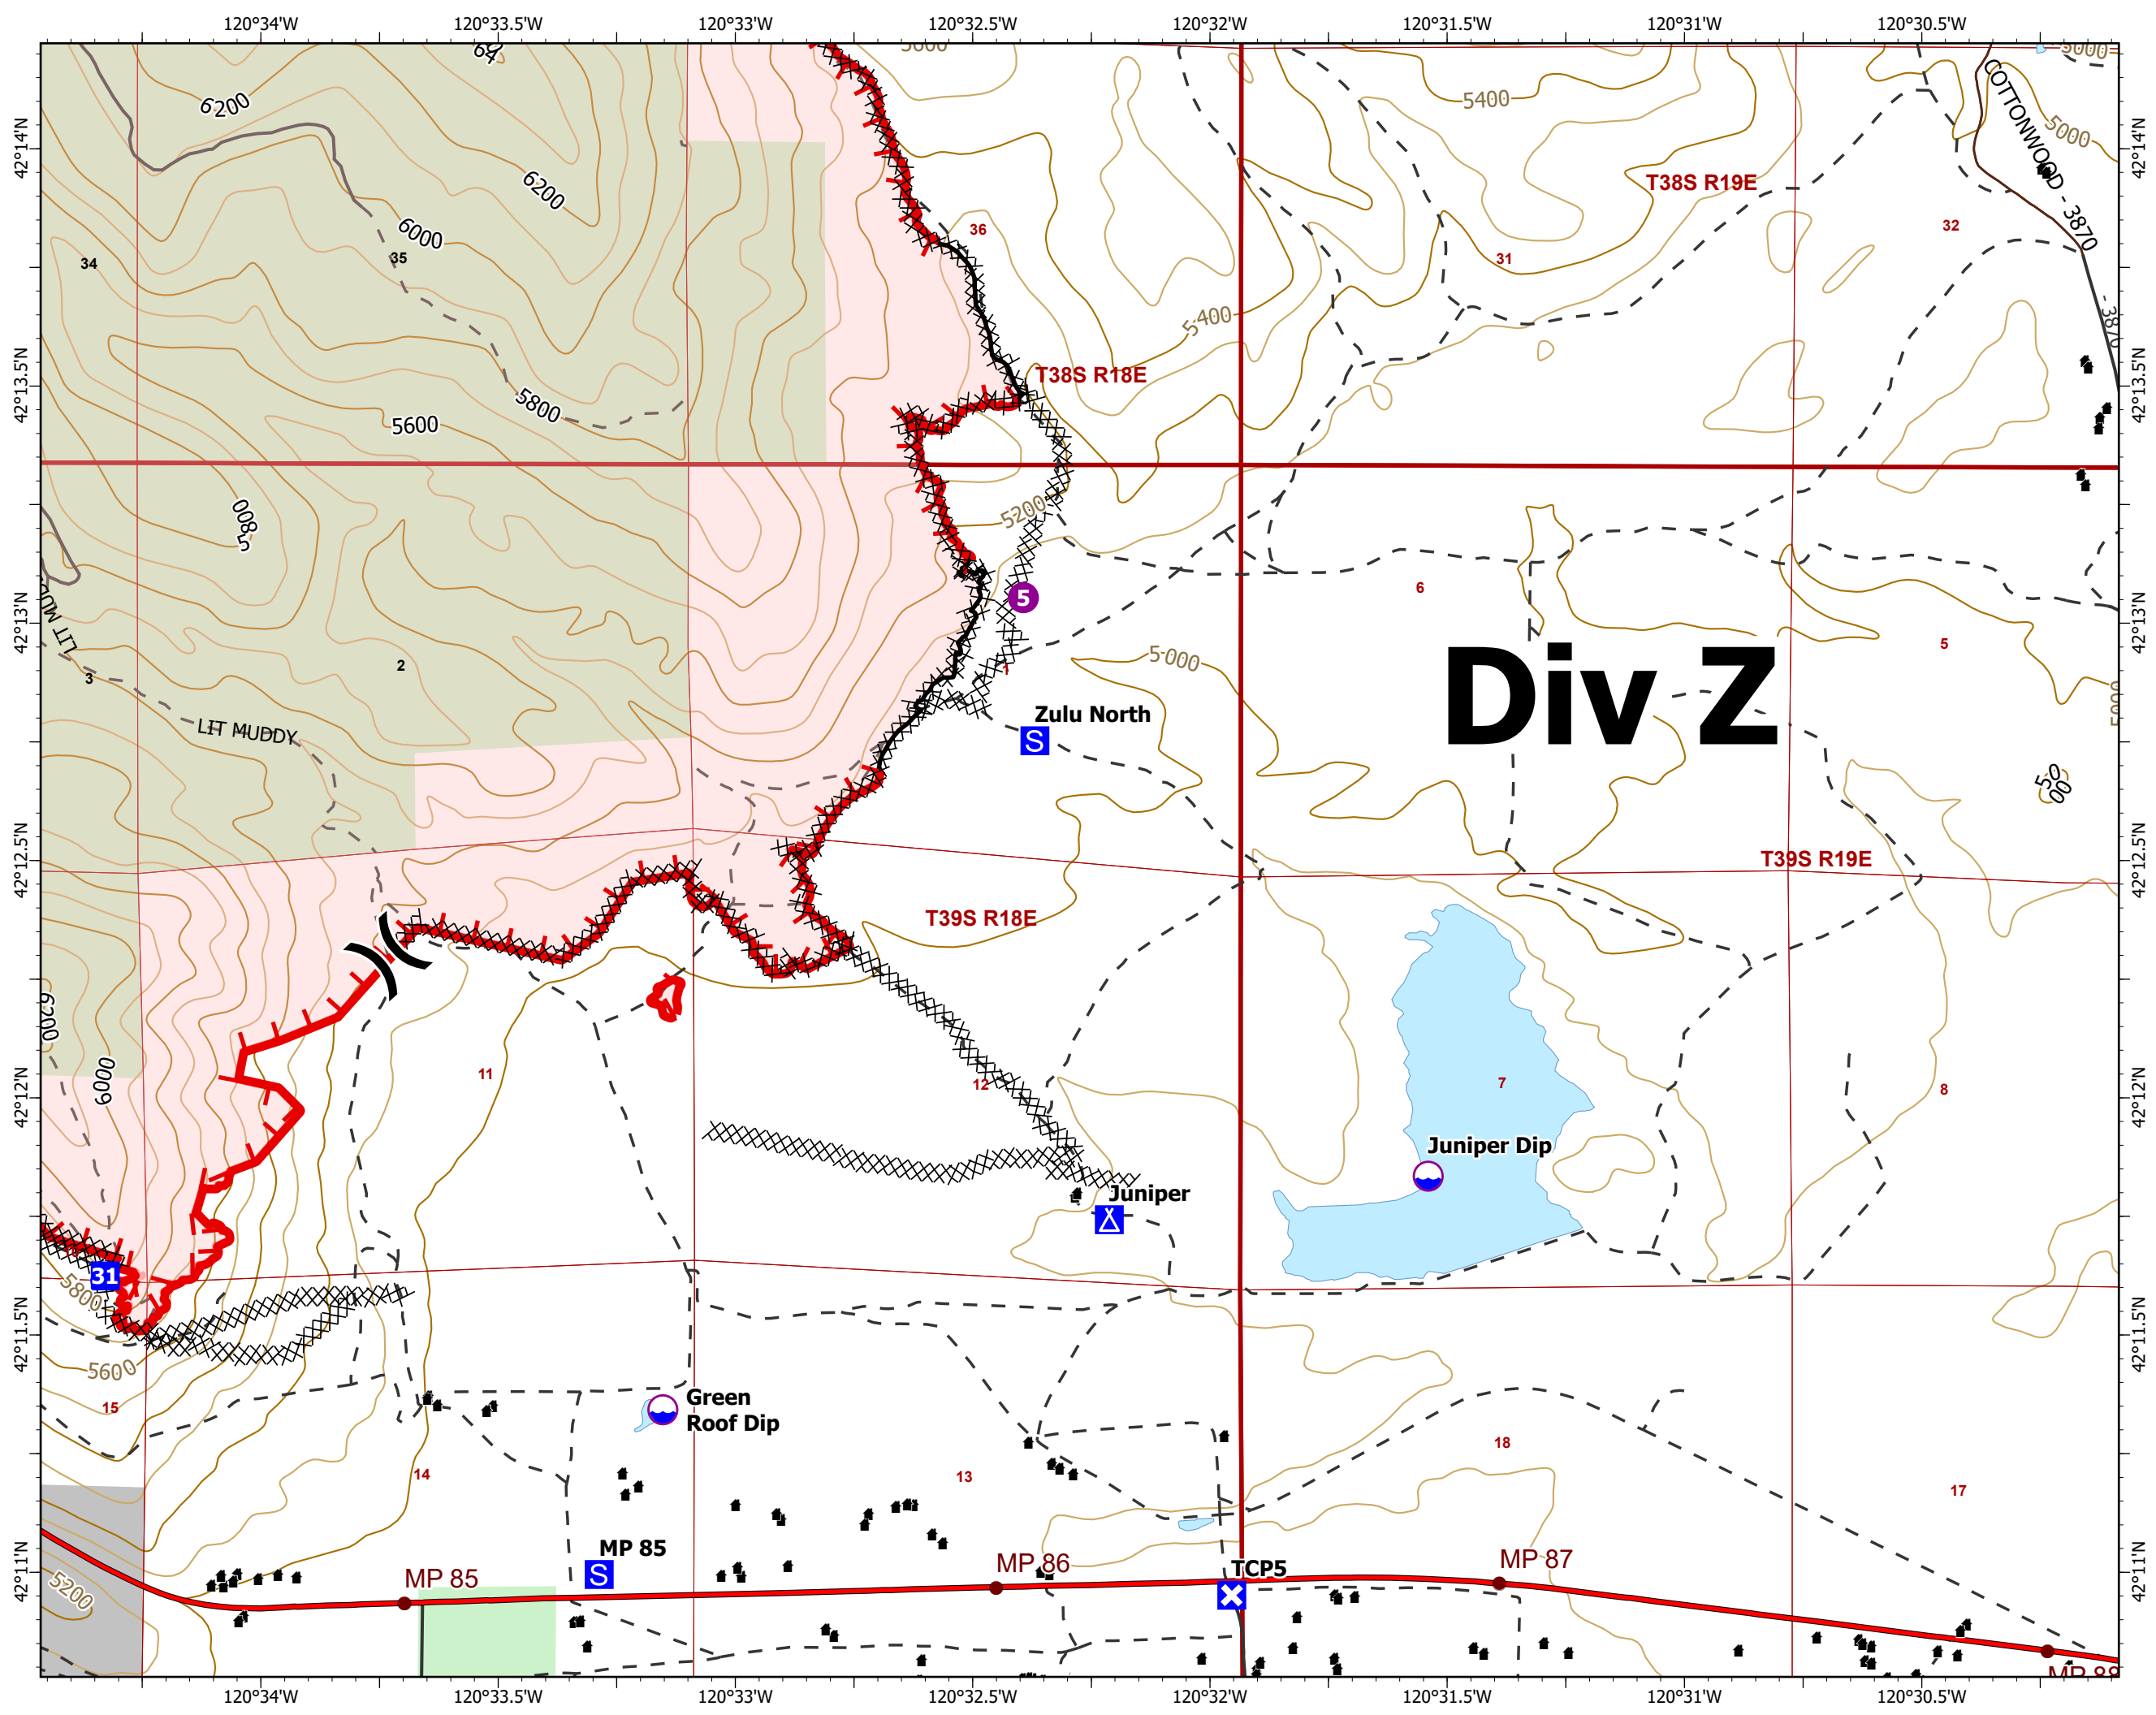

IAP

Patton Meadow
ORFWF210419
08/20/2021 Night

Fox Cpx: 8304 acres at 08/18/21 @ 18:40 hrs
Patton Meadow: 7,480 acres
Willow Valley: 824 acres

DIV Z / DIV AA
Page 3 of 4

- Dip Site
- Helispot
- Division Break
- Drop Point
- Closure
- Camp
- Staging Area
- Completed Dozer Line
- Fire Edge
- Contained Line
- Structure
- Interstate; Highway
- Surfaced Road
- Dirt Road
- Mainline Rd
- Waterbody
- Oregon Parks and Recreation Department
- United States Forest Service
- Highway Mileposts

MAP VICINITY

ODF IMT 3
08/20/2021 1338
Acres from IR
WGS 1984 Datum. LatLong Grid

Div Z