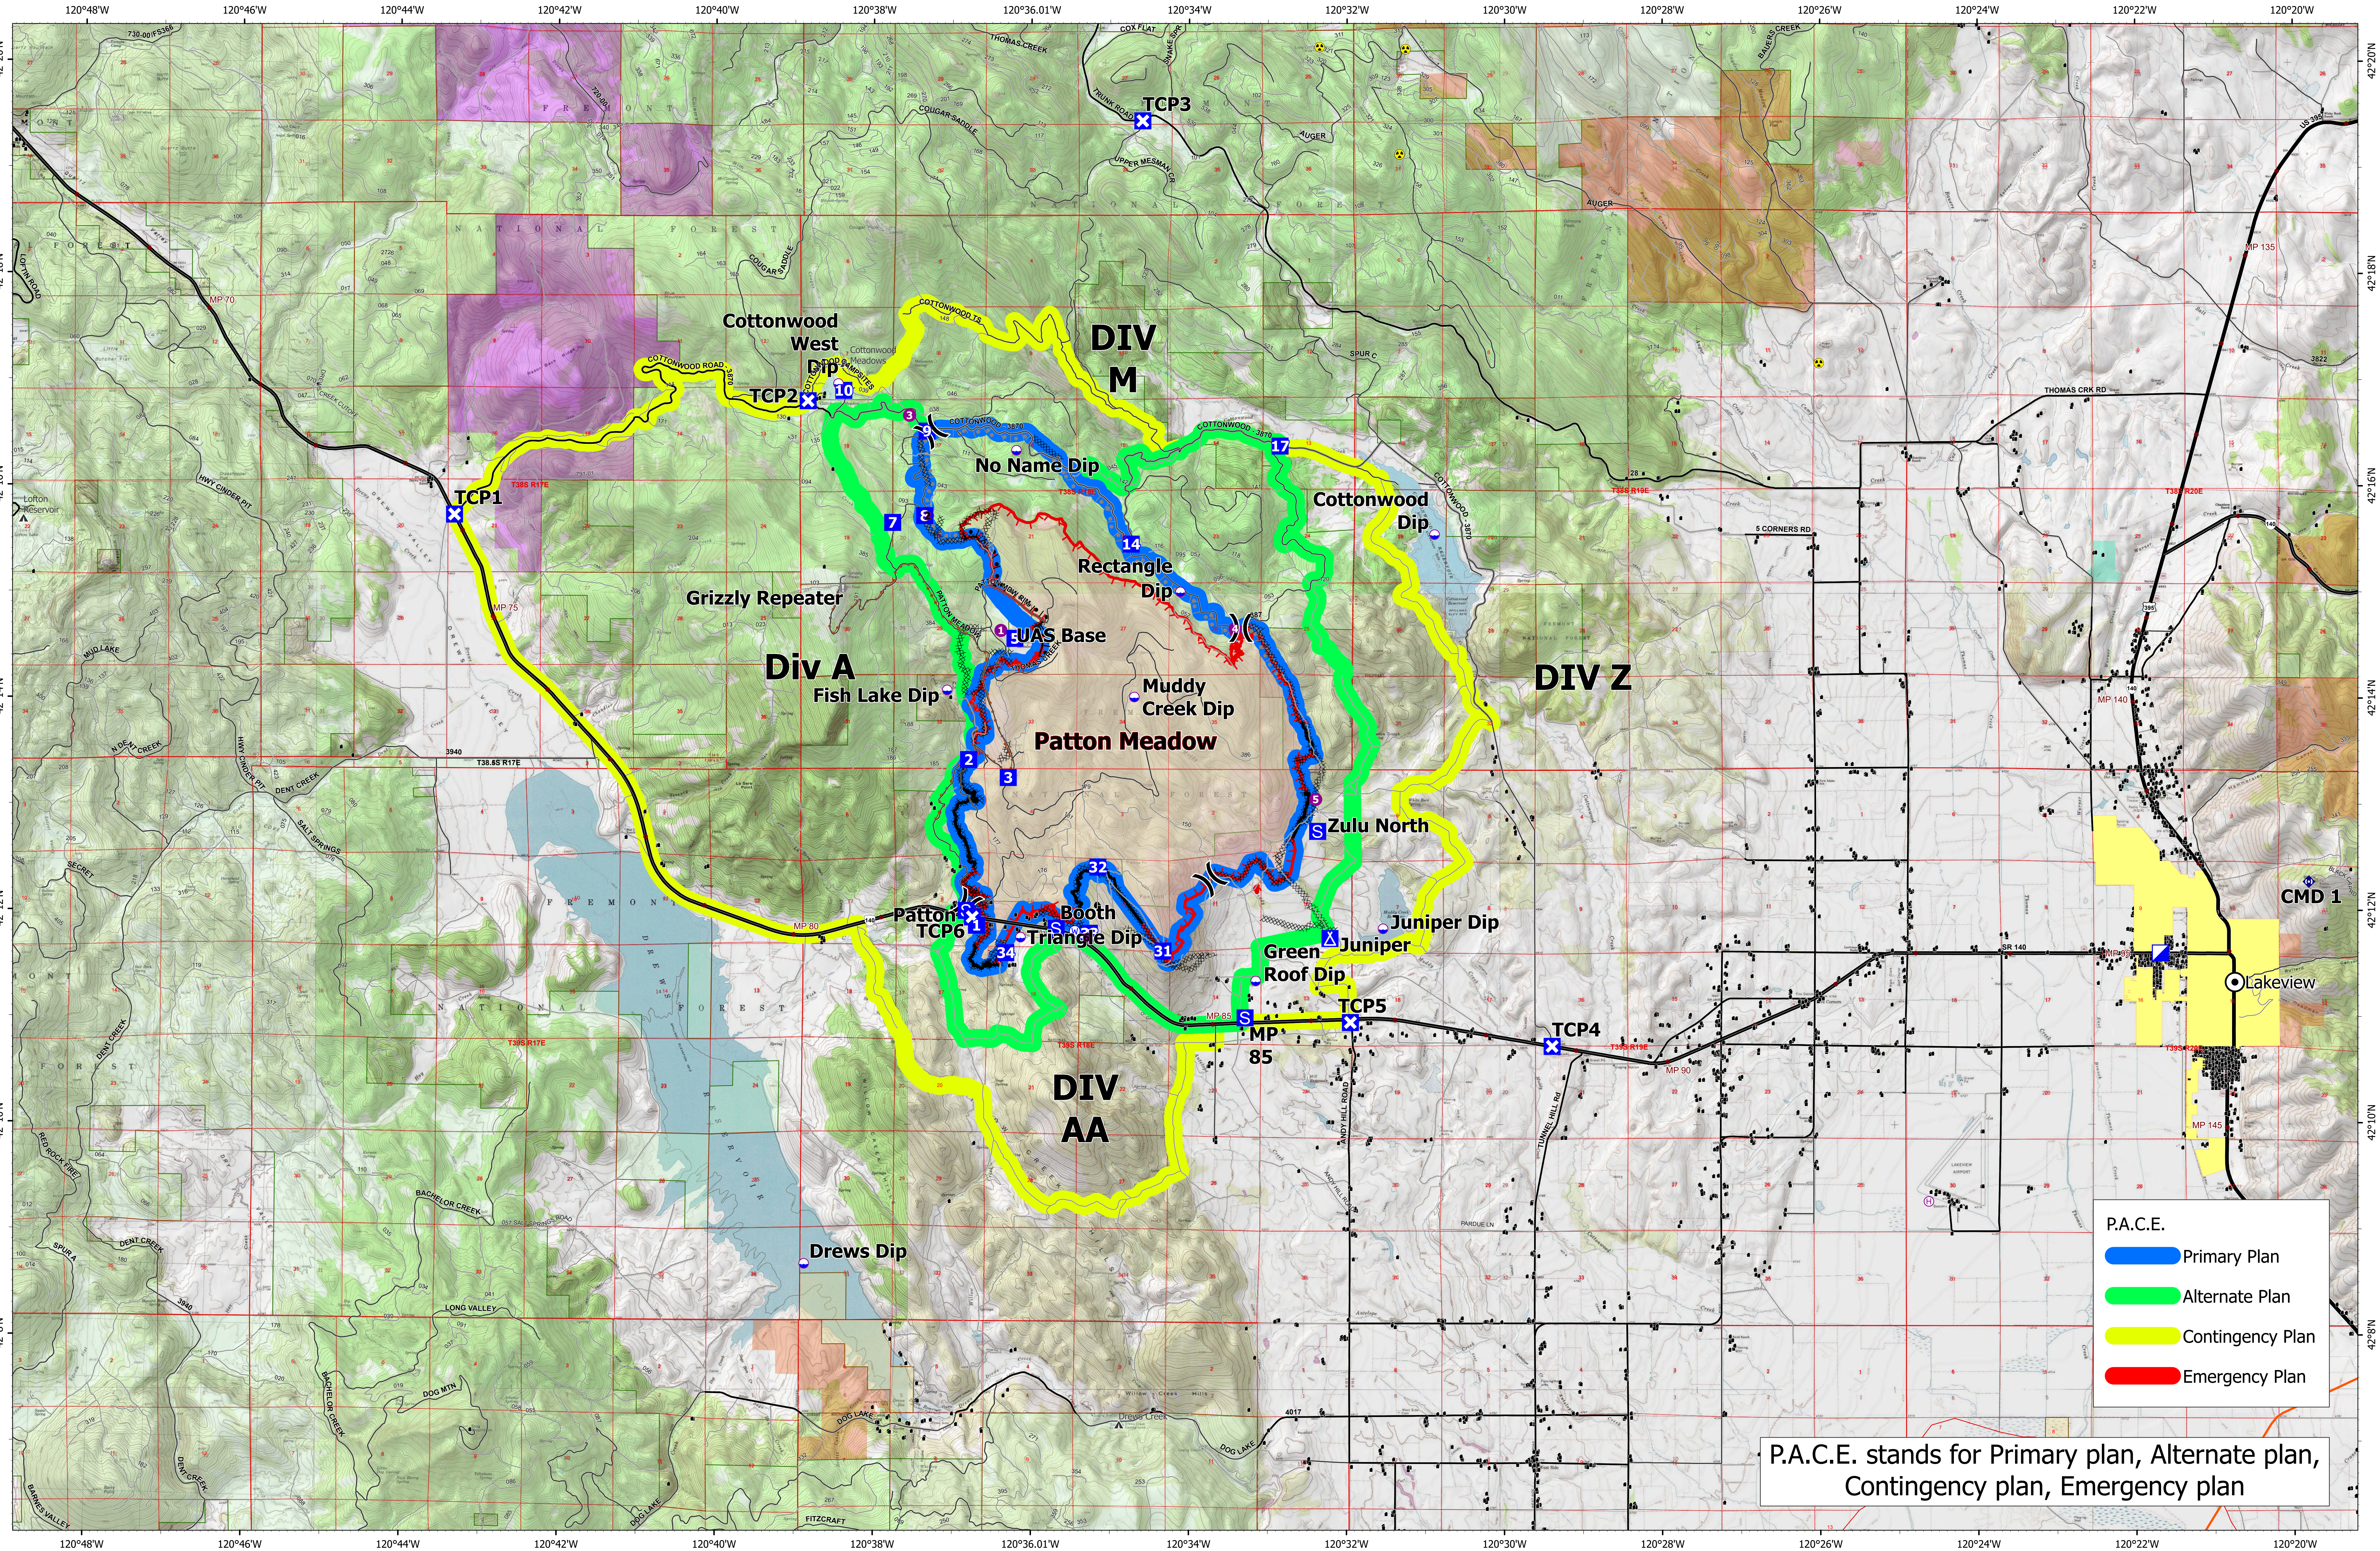

August 20, 2021

ORFWF210419

Patton Meadow

PACE Map

P.A.C.E.

- Primary Plan
- Alternate Plan
- Contingency Plan
- Emergency Plan

P.A.C.E. stands for Primary plan, Alternate plan, Contingency plan, Emergency plan

ODF Team 3 GIS
08/20/2021 11:45
Acres from IR

Fox Cpx: 8314 acres at 08/18/21 @ 18:40 hrs
Patton Meadow: 7,252 acres
Willow Valley: 824 acres

- Fire Area
- Completed Burnout
- Completed Dozer Line
- Completed Hand Line
- Completed Road as Line
- Planned Burnout
- Fire Edge
- Contained Line
- Dip Site
- Helispot
- Helibase
- Division Break
- Incident Command Post
- Drop Point
- Closure
- Camp
- Staging Area
- Value at Risk
- Other
- Repeater
- Hazard
- Water Source
- Structures
- Natural Gas Pipelines
- Oregon Department of State Lands
- Oregon Parks and Recreation Department
- US Bureau of Land Management
- US Forest Service
- Other Federal Lands
- State Boundary
- Buried Transmission Line
- Collins Timber Company
- TRS Management