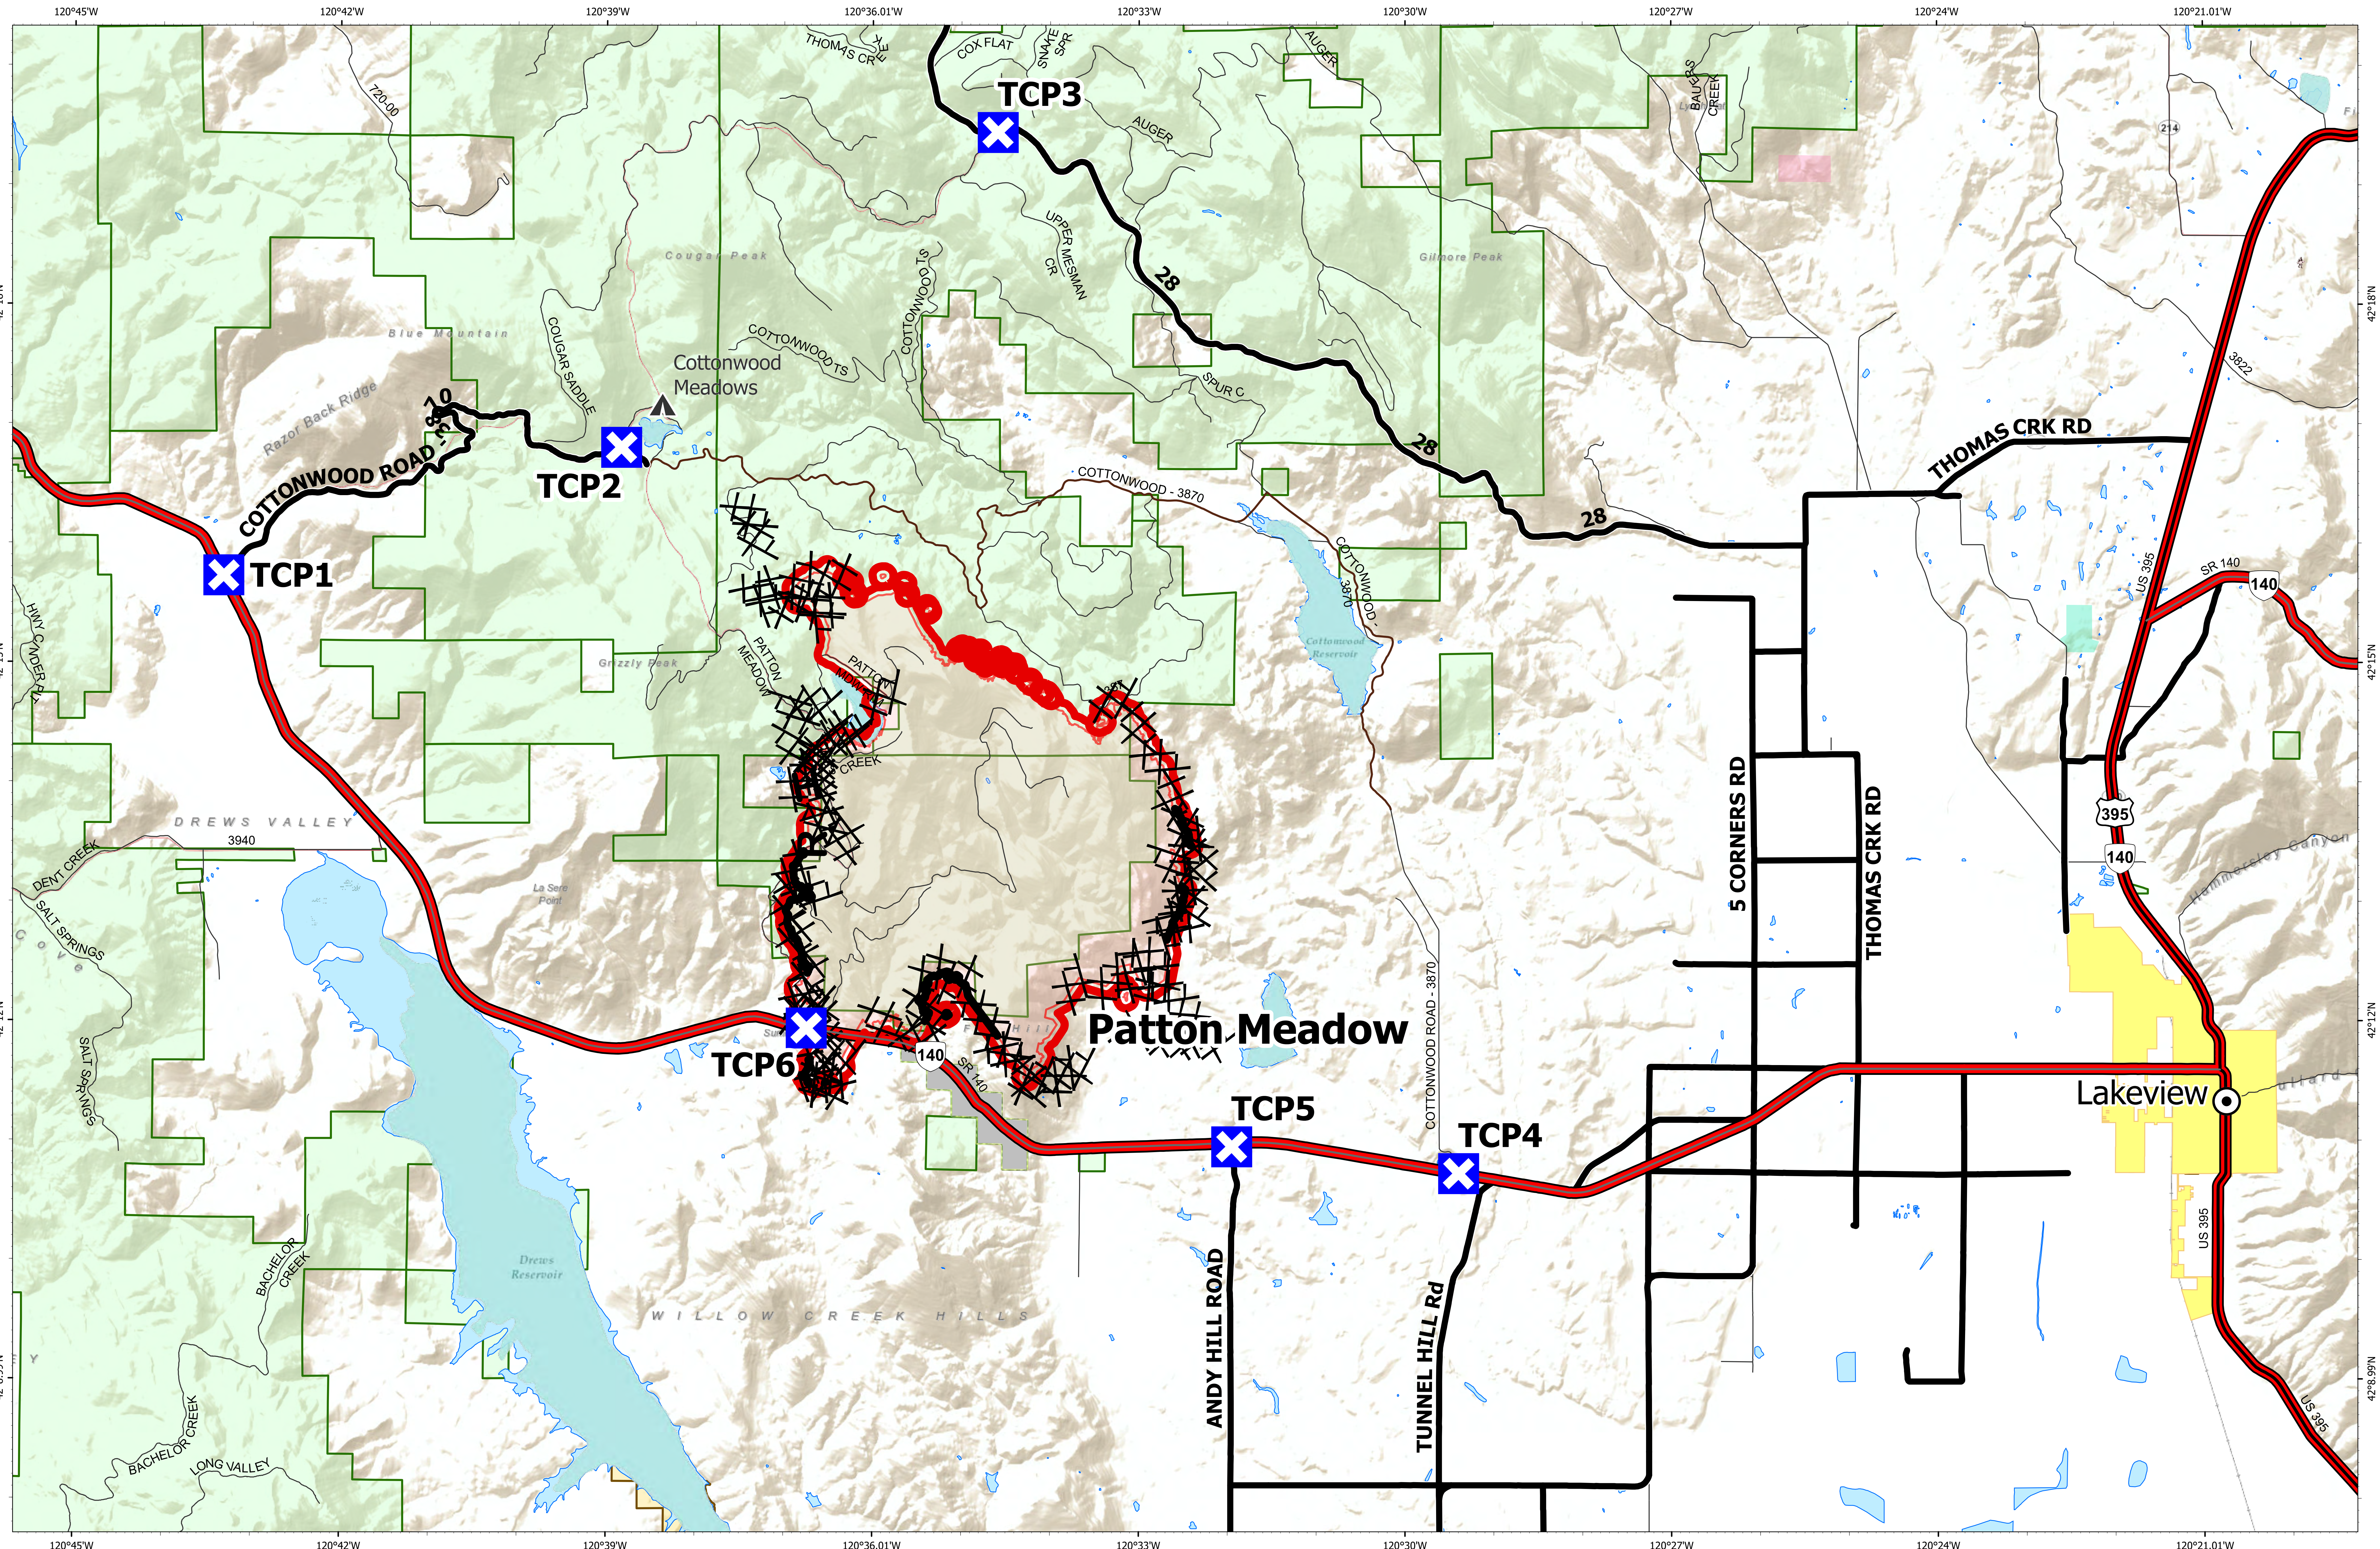

Information Map

Fox Complex

Patton Meadow / Willow Valley

August 20, 2021

August 20, 2021

Fox Complex

Information Map

08/20/2021 0949 Fox Cpx: 8076 acres at 08/18/21 @ 18:40 hrs
Acres from IR Acres from IR
North American 1983 Datum, Lat/Long Grid Patton Meadow: 7,252 acres
Willow Valley: 824 acres

- Fire Area
- Completed Dozer Line
- Completed Hand Line
- Completed Road as Line
- Fire Edge
- Contained Line
- Closure
- Interstate; Highway
- Paved
- All weather
- Mainline Rd
- Oregon Department of State Lands
- Oregon Parks and Recreation Department
- US Bureau of Land Management
- US Forest Service
- Other Federal Lands
- State Boundary