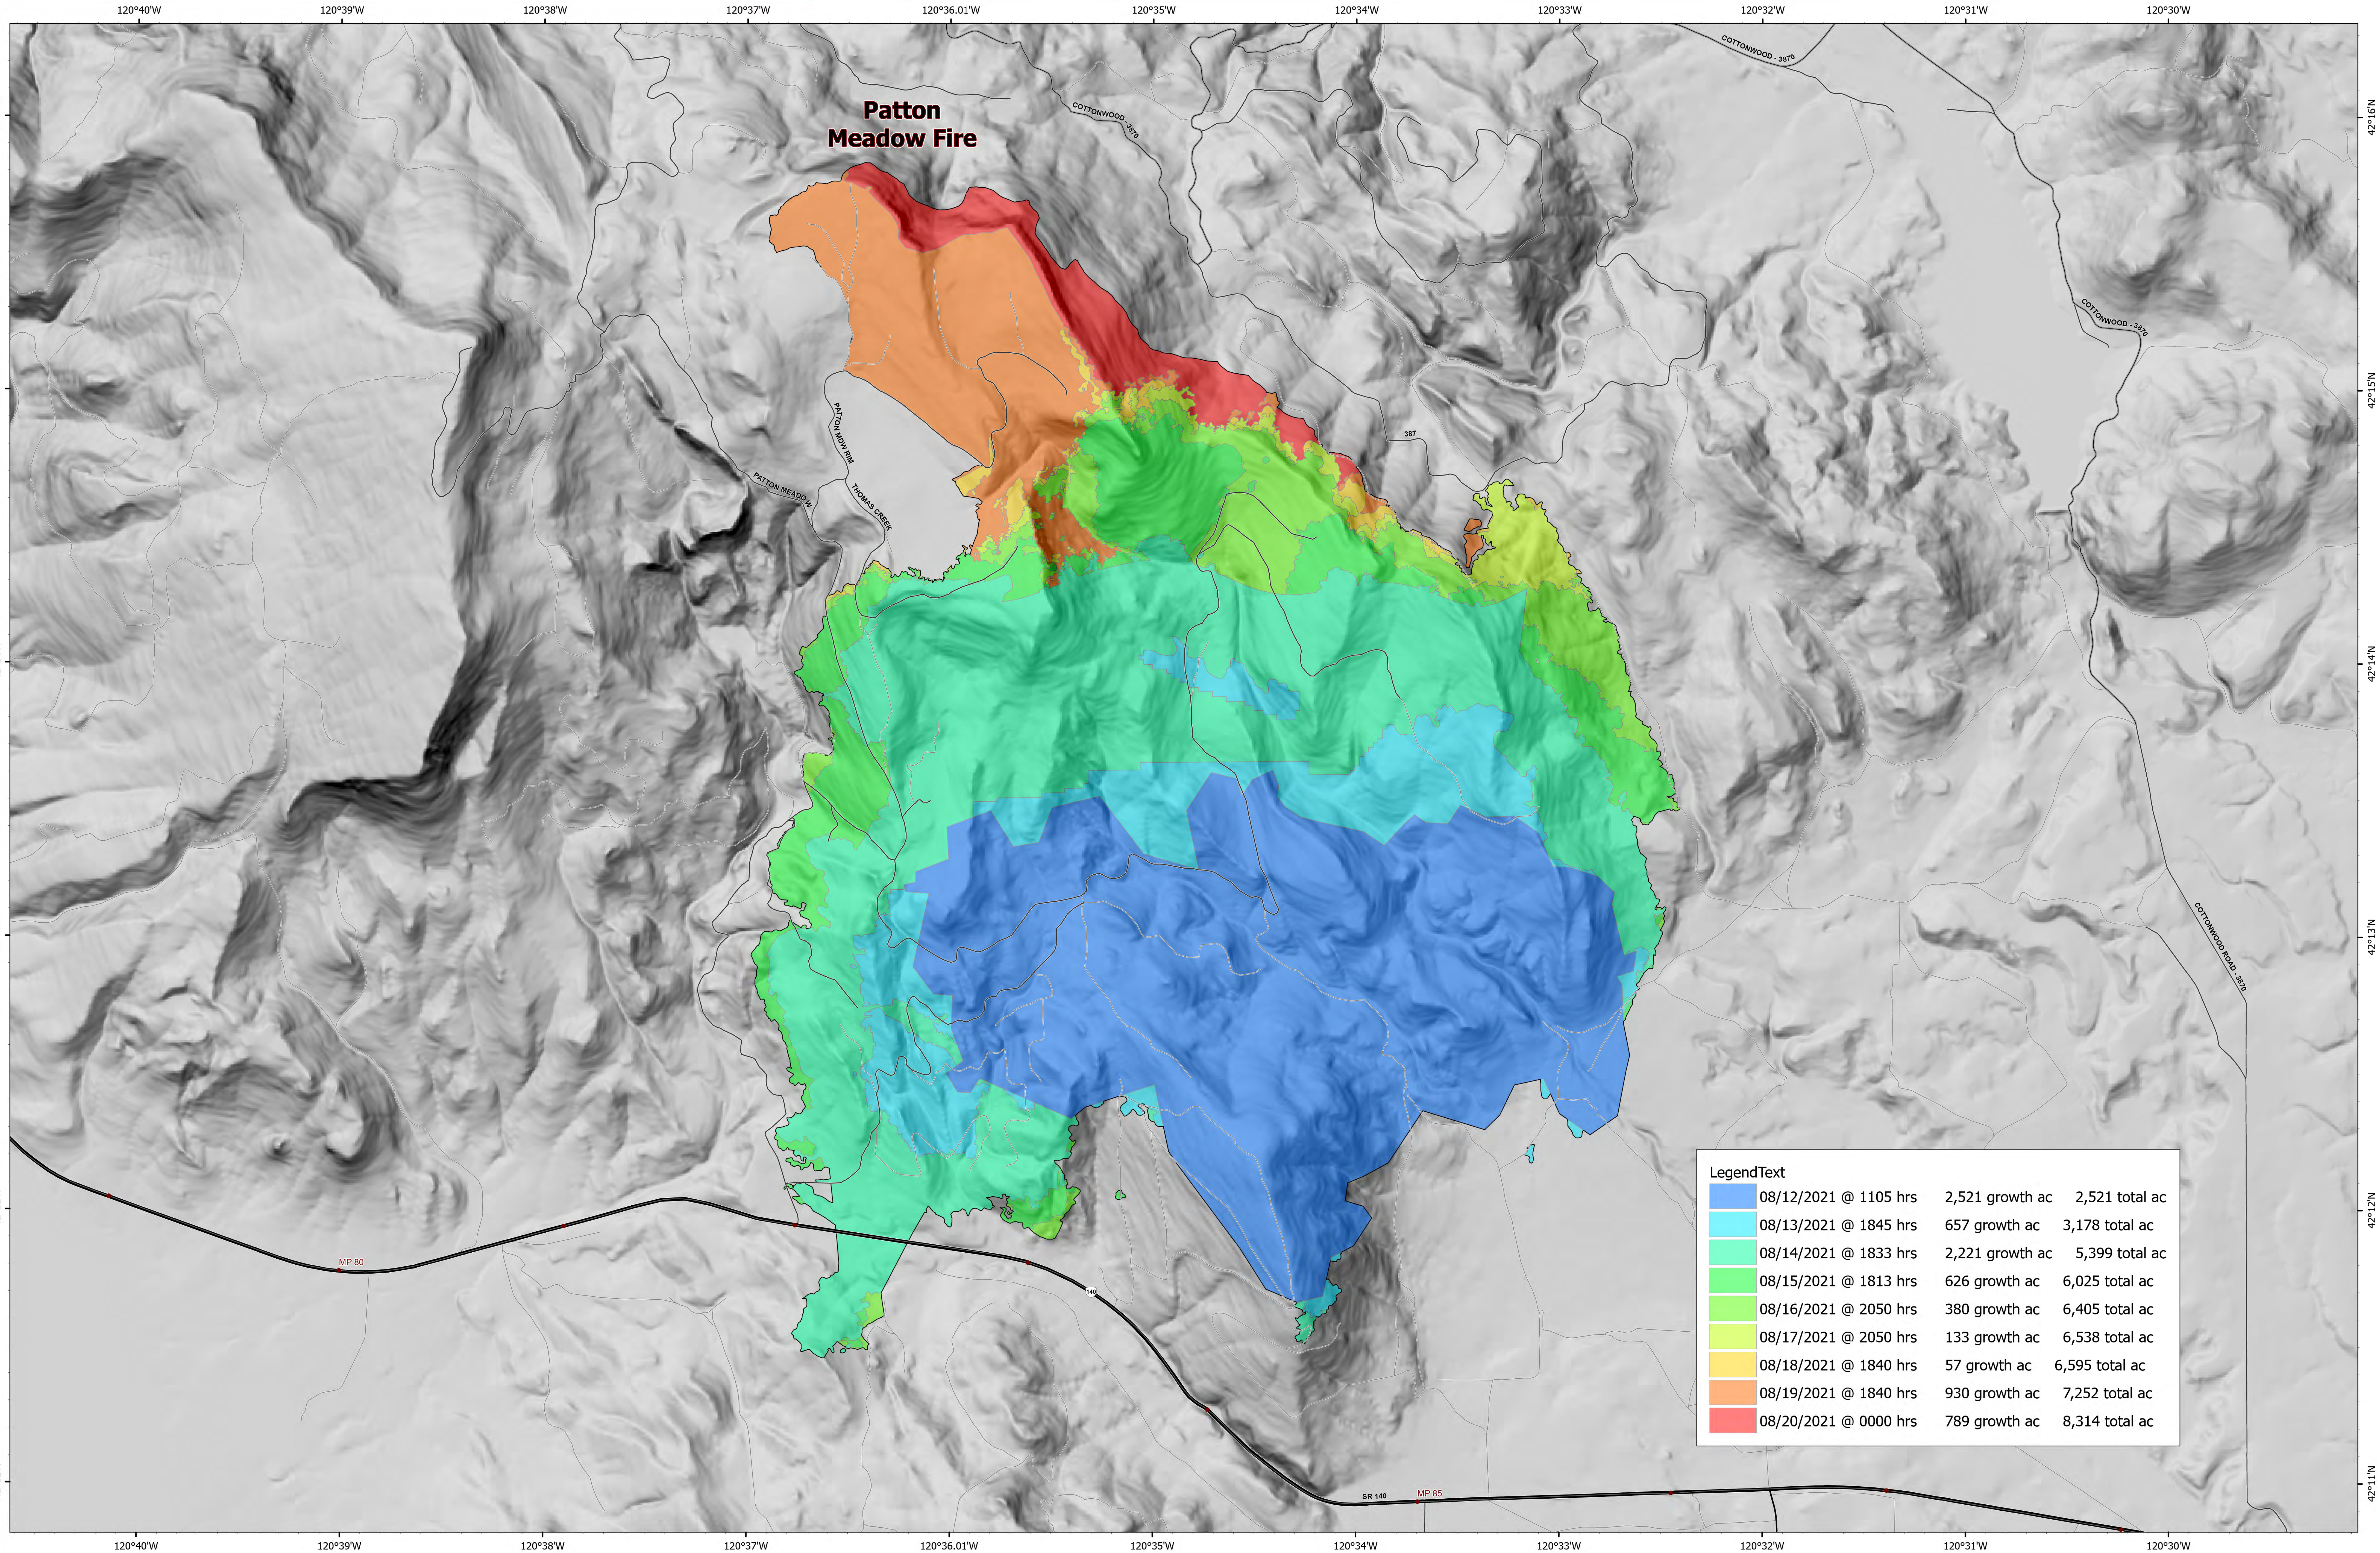

# Progression Map

# Patton Meadow ORFWF210419

August 20, 2021

August 20, 2021

ORFWF210419

Patton Meadow

Progression

LegendText		
08/12/2021 @ 1105 hrs	2,521 growth ac	2,521 total ac
08/13/2021 @ 1845 hrs	657 growth ac	3,178 total ac
08/14/2021 @ 1833 hrs	2,221 growth ac	5,399 total ac
08/15/2021 @ 1813 hrs	626 growth ac	6,025 total ac
08/16/2021 @ 2050 hrs	380 growth ac	6,405 total ac
08/17/2021 @ 2050 hrs	133 growth ac	6,538 total ac
08/18/2021 @ 1840 hrs	57 growth ac	6,595 total ac
08/19/2021 @ 1840 hrs	930 growth ac	7,252 total ac
08/20/2021 @ 0000 hrs	789 growth ac	8,314 total ac

ODF Team 3 GIS  
08/20/2021 1129  
Acres from IR

Fox Cpx: 8314 acres at 08/18/21 @ 18:40 hrs  
Patton Meadow: 7,252 acres  
Willow Valley: 824 acres

Scan to download maps

Use the camera on a mobile device