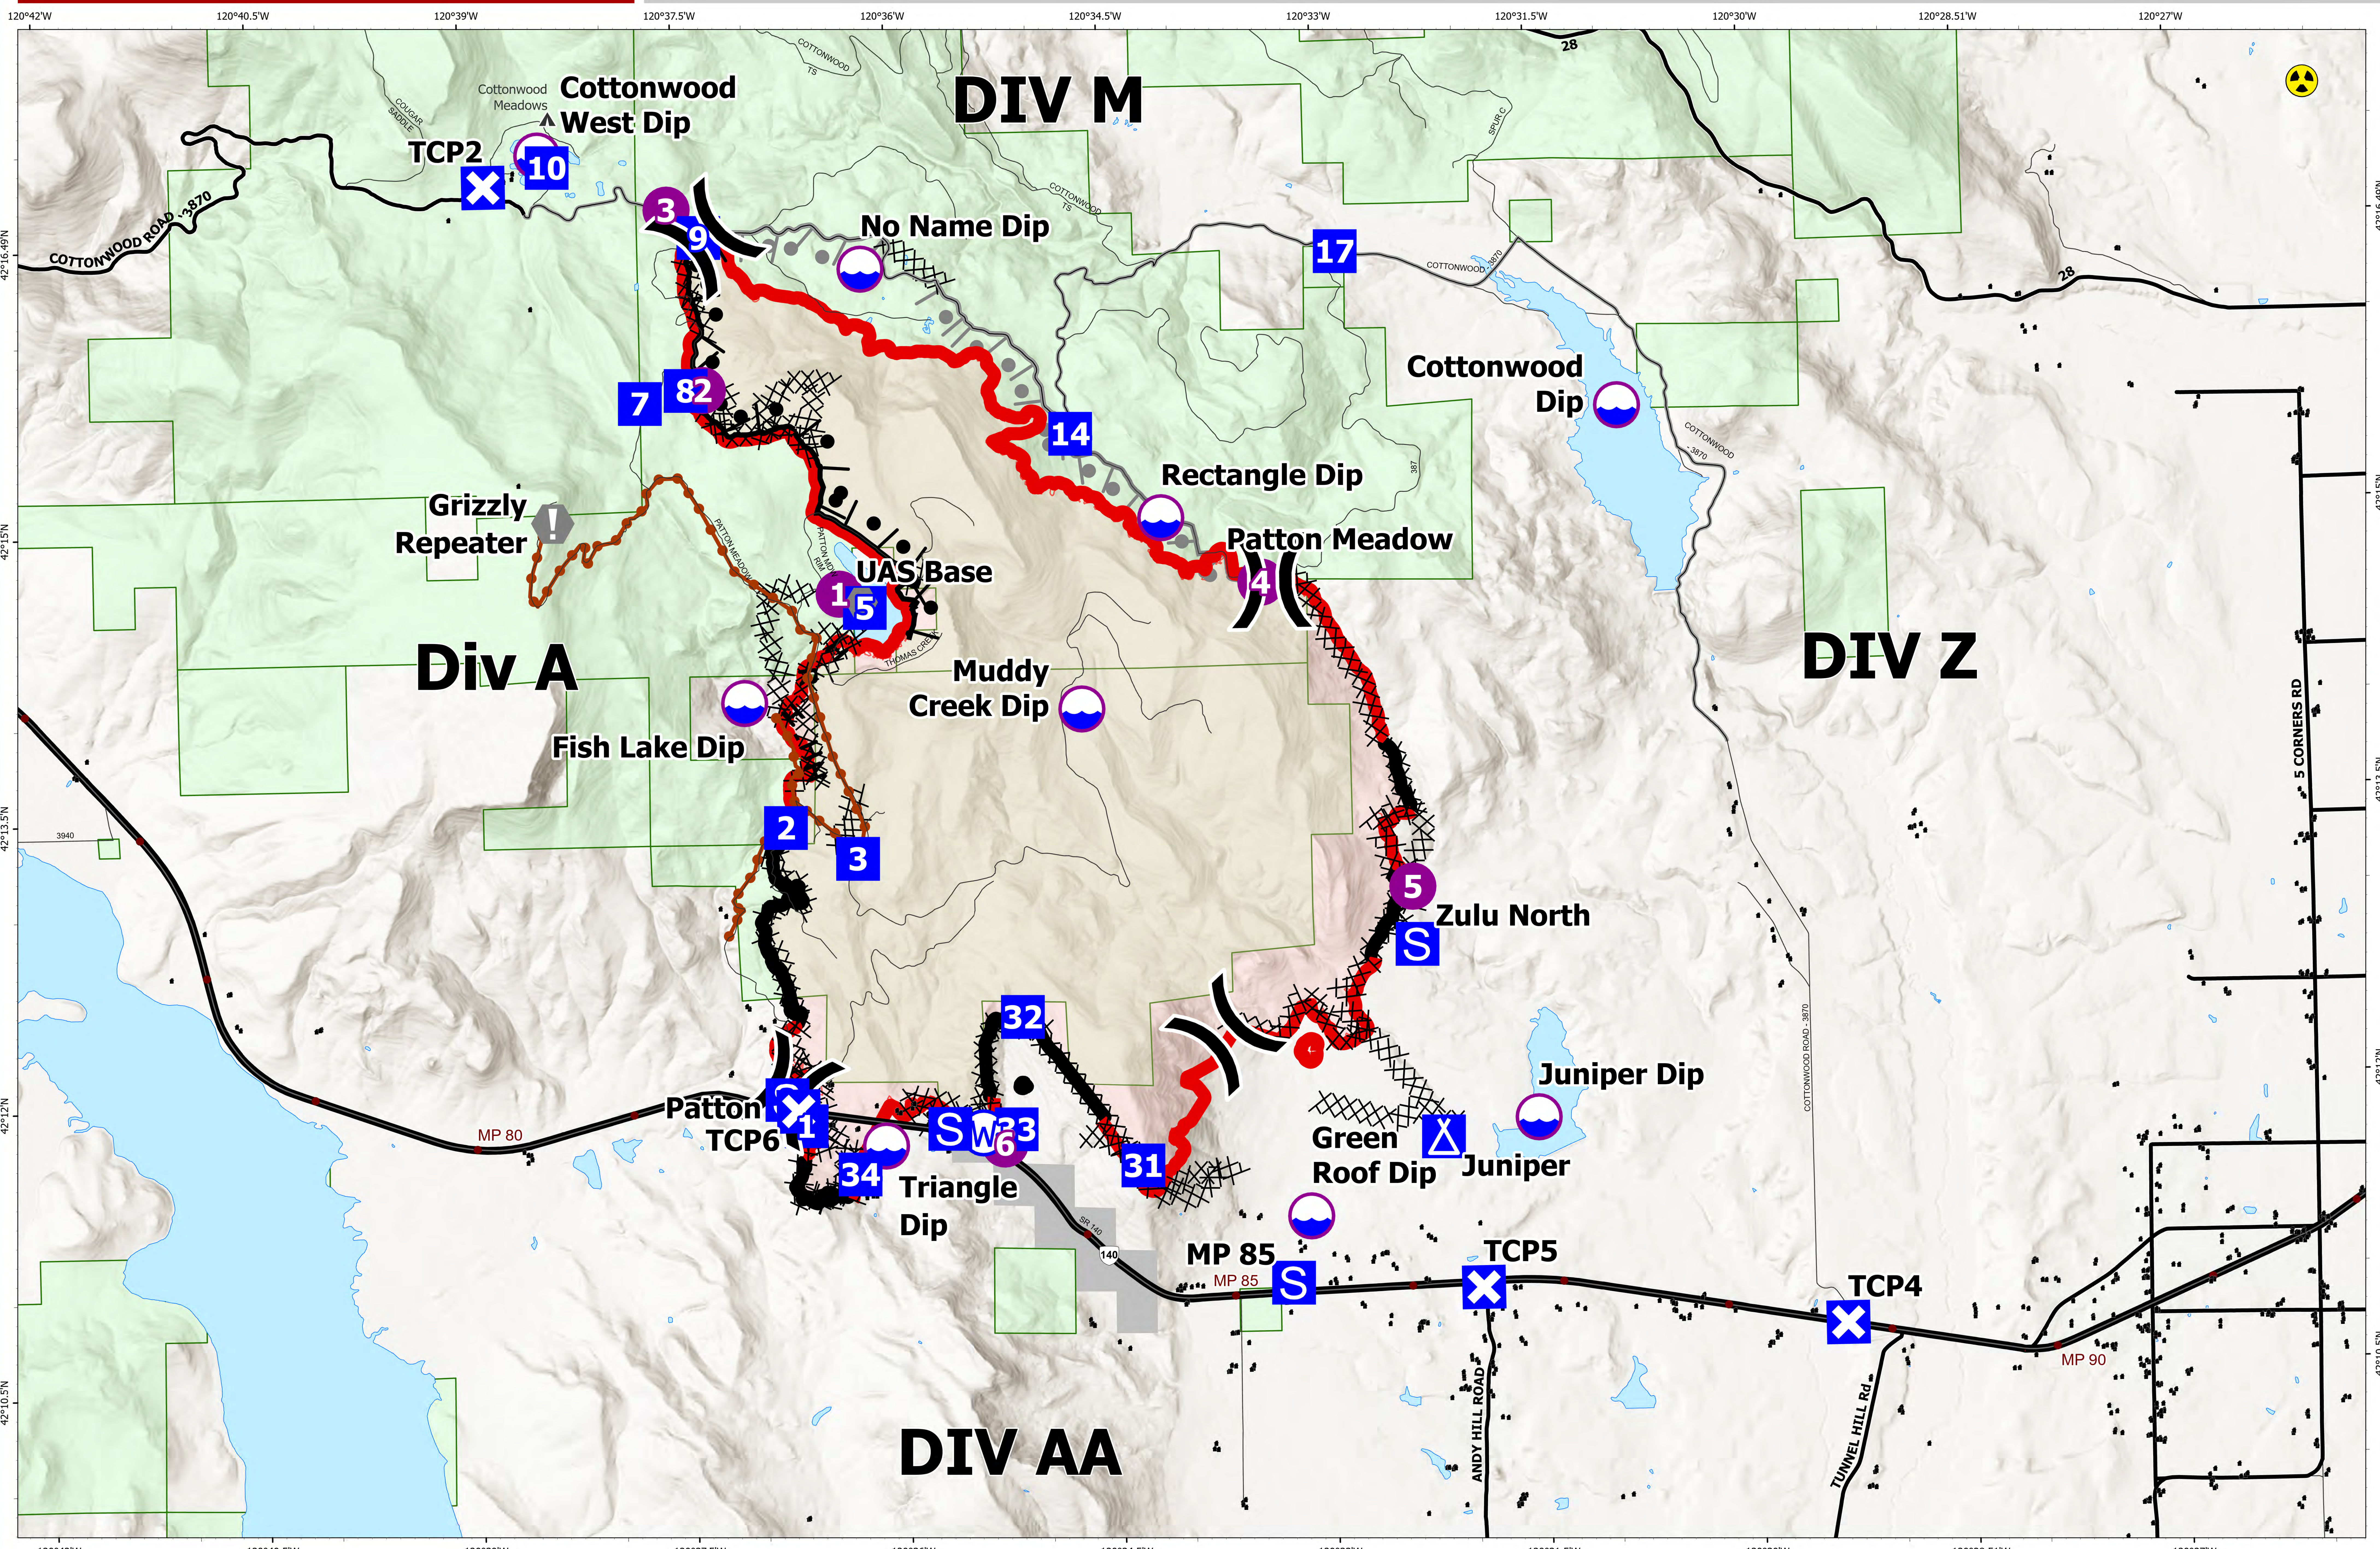

Briefing Map

Patton Meadow

ORFWF210419

August 21, 2021
Day Shift

ODF Team 3 GIS
08/21/2021 07:23
Acres from IR
North American 1983 Datum, Lat/Long Grid

Fox Cpx: 8947 acres at 08/18/21 @ 18:40 hrs
Patton Meadow: 8123 acres
Willow Valley: 824 acres

- | | | | | |
|------------------------|-----------------|----------------|---------------|---------------------|
| Fire Area | Planned Burnout | Division Break | Value at Risk | Interstate; Highway |
| Completed Burnout | Fire Edge | Drop Point | Other | Paved |
| Completed Dozer Line | Contained Line | Closure | Hazard | All weather |
| Completed Hand Line | Dip Site | Camp | Water Source | Mainline Rd |
| Completed Road as Line | Helispot | Staging Area | Structures | State Boundary |

Use the camera on a mobile device