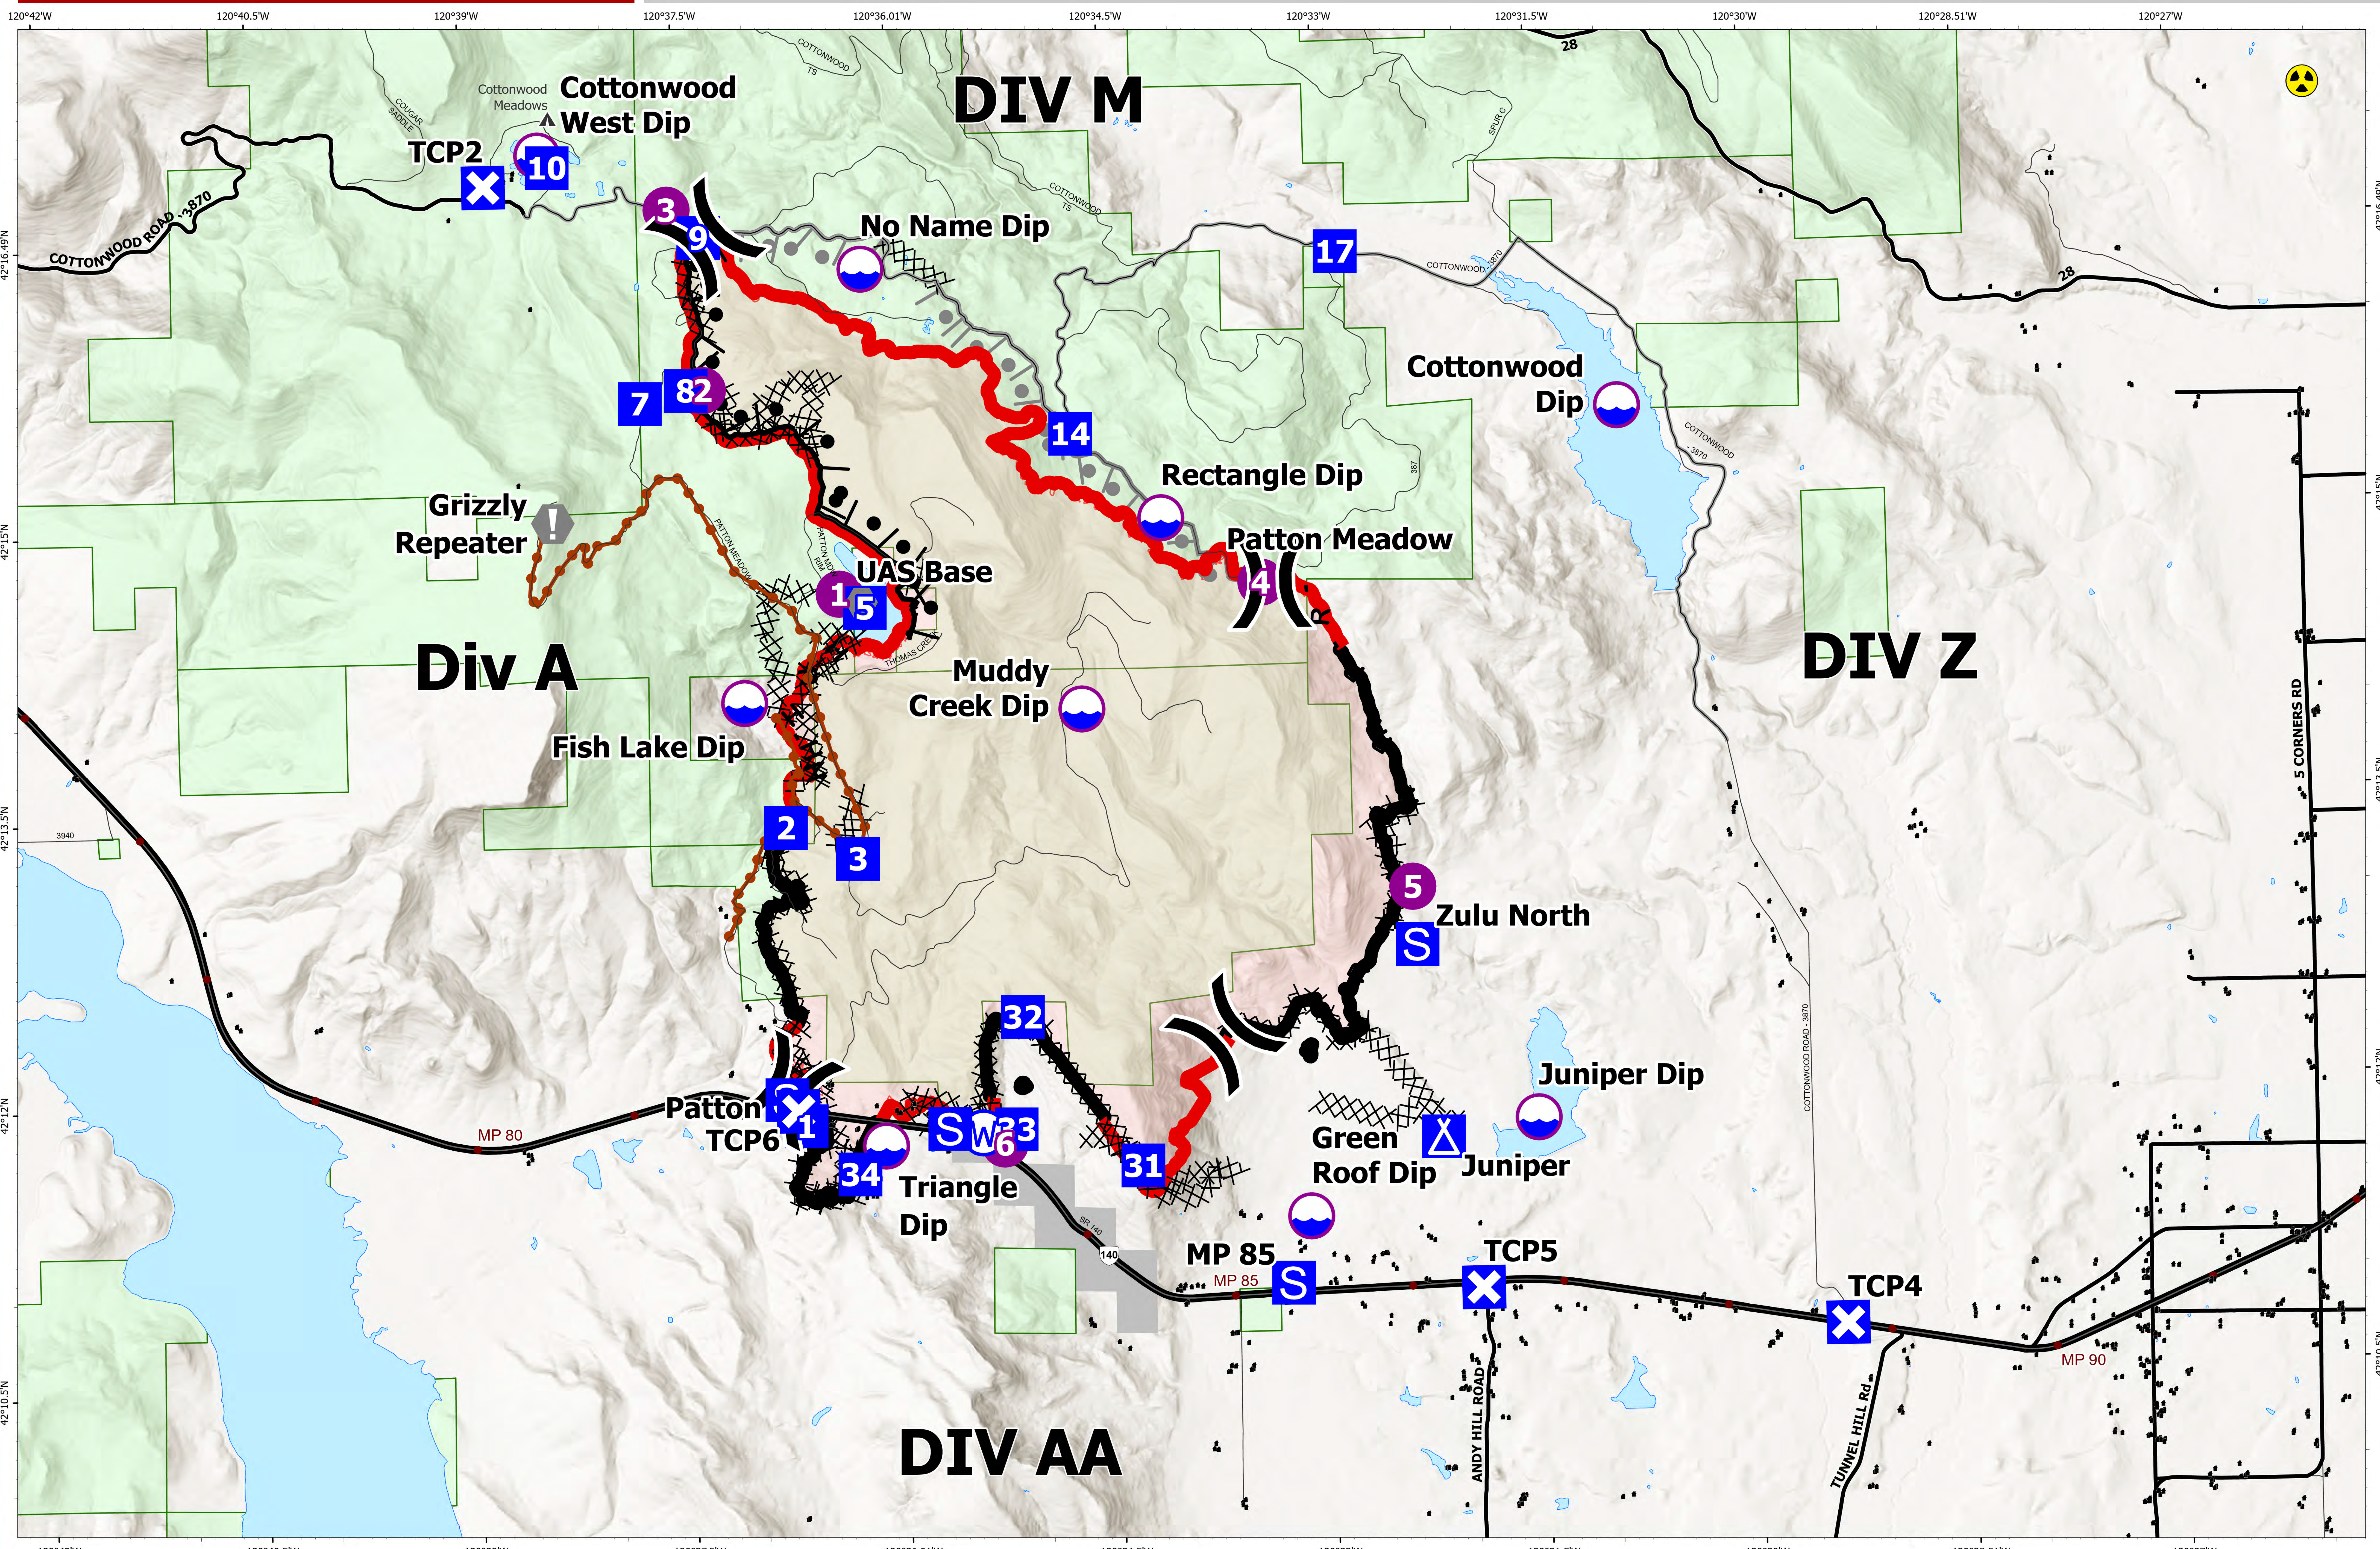

Briefing Map

Patton Meadow

ORFWF210419

August 21, 2021
Night Shift

ODF Team 3 GIS
08/21/2021 1259
Acres from IR
North American 1983 Datum, Lat/Long Grid

Fox Cpx: 8947 acres at 08/20/21 @ 20:20 hrs
Patton Meadow: 8123 acres
Willow Valley: 824 acres

- | | | | | | | |
|------------------------|-----------------|----------------|------------------------|--------------|--------------|---------------------|
| Fire Area | Planned Burnout | Drop Point | Fire Edge | Closure | Water Source | Interstate; Highway |
| Completed Burnout | Contained Line | Camp | Completed Dozer Line | Staging Area | Dip Site | Paved |
| Completed Hand Line | Helispot | Value at Risk | Completed Road as Line | Hazard | Other | All weather |
| Completed Road as Line | Structures | Division Break | State Boundary | Mainline Rd | Structures | State Boundary |