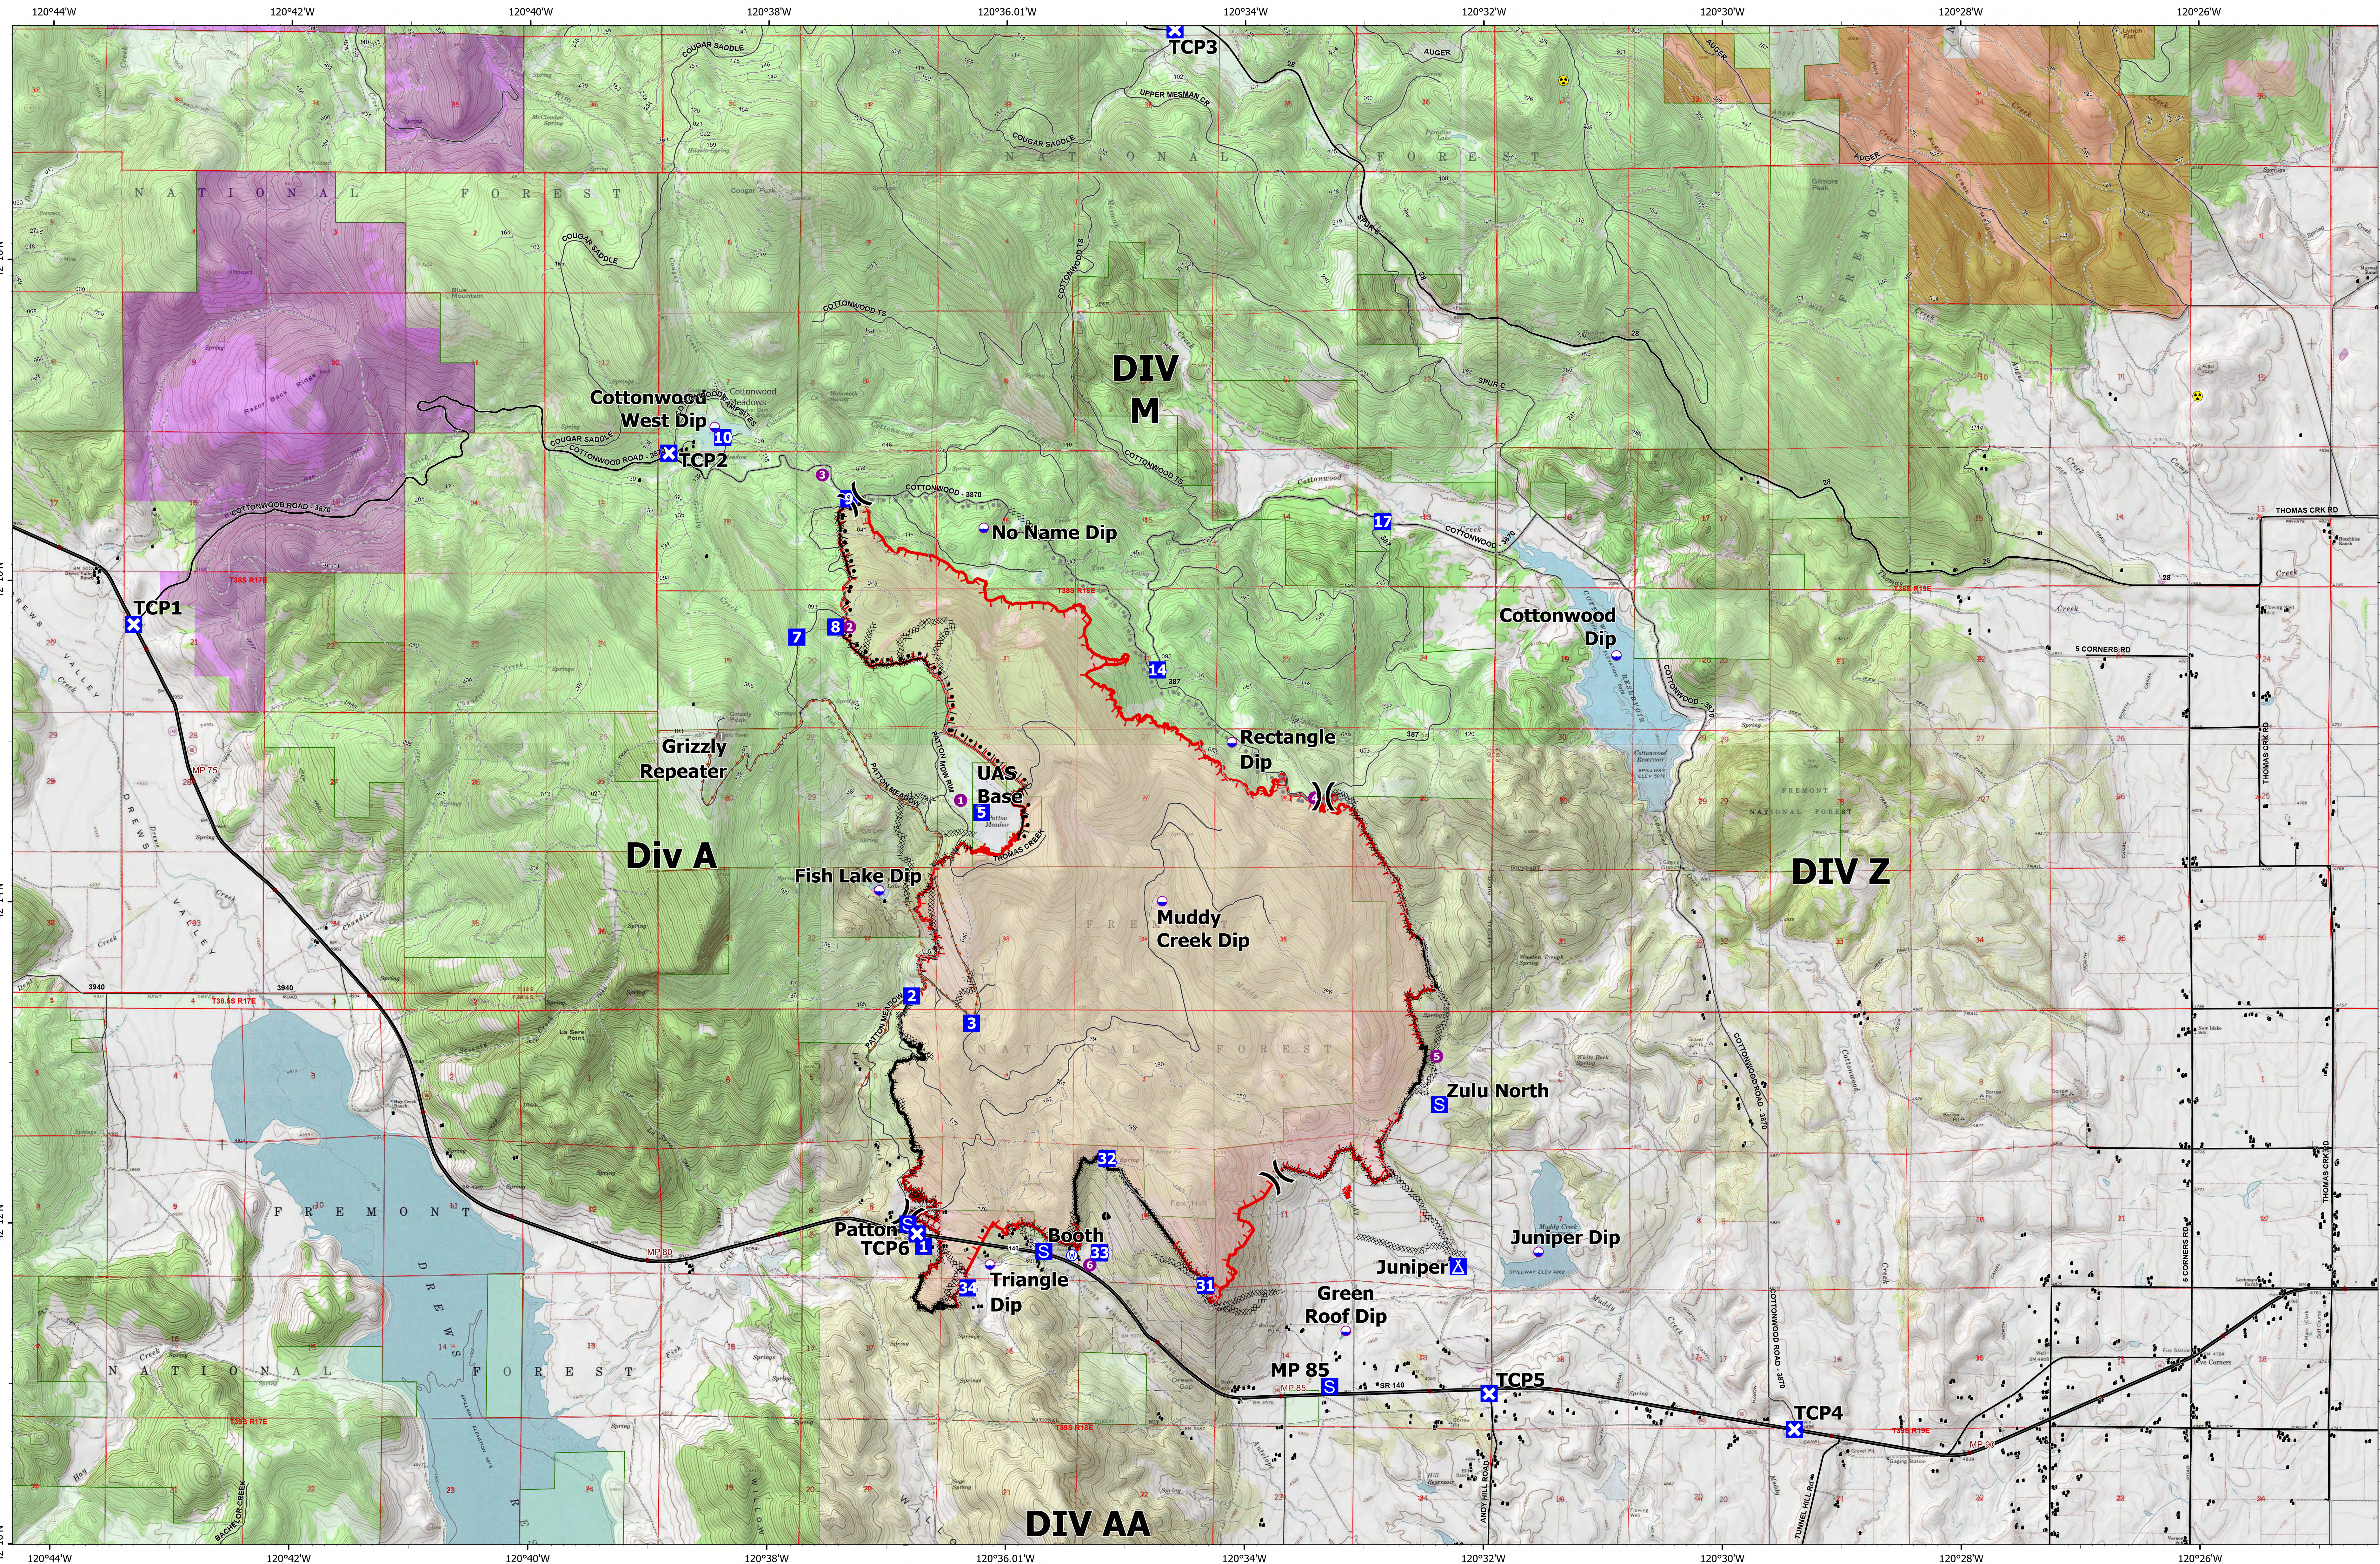

# OPS Map

# ORFWF210419

August 21, 2021  
Day Shift

0 0.5 1 2 Miles

ODF Team 3 GIS  
08/21/2021 07:18  
Acres from IR

Fox Cpx: 8947 acres at 08/18/21 @ 18:40 hrs  
Patton Meadow: 8,123 acres  
Willow Valley: 824 acres

- |                        |                |               |  |                          |
|------------------------|----------------|---------------|--|--------------------------|
| Fire Area              | Fire Edge      | Closure       | Water Source                           | Buried Transmission Line |
| Completed Burnout      | Contained Line | Camp          | Structures                             | Collins Timber Company   |
| Completed Dozer Line   | Dip Site       | Staging Area  | Oregon Department of State Lands       | Green Diamond            |
| Completed Hand Line    | Helispot       | Value at Risk | Oregon Parks and Recreation Department |                          |
| Completed Road as Line | Division Break | Other         | US Forest Service                      |                          |
| Planned Burnout        | Drop Point     | Hazard        | State Boundary                         |                          |

Scan to download maps

Use the camera on a mobile device