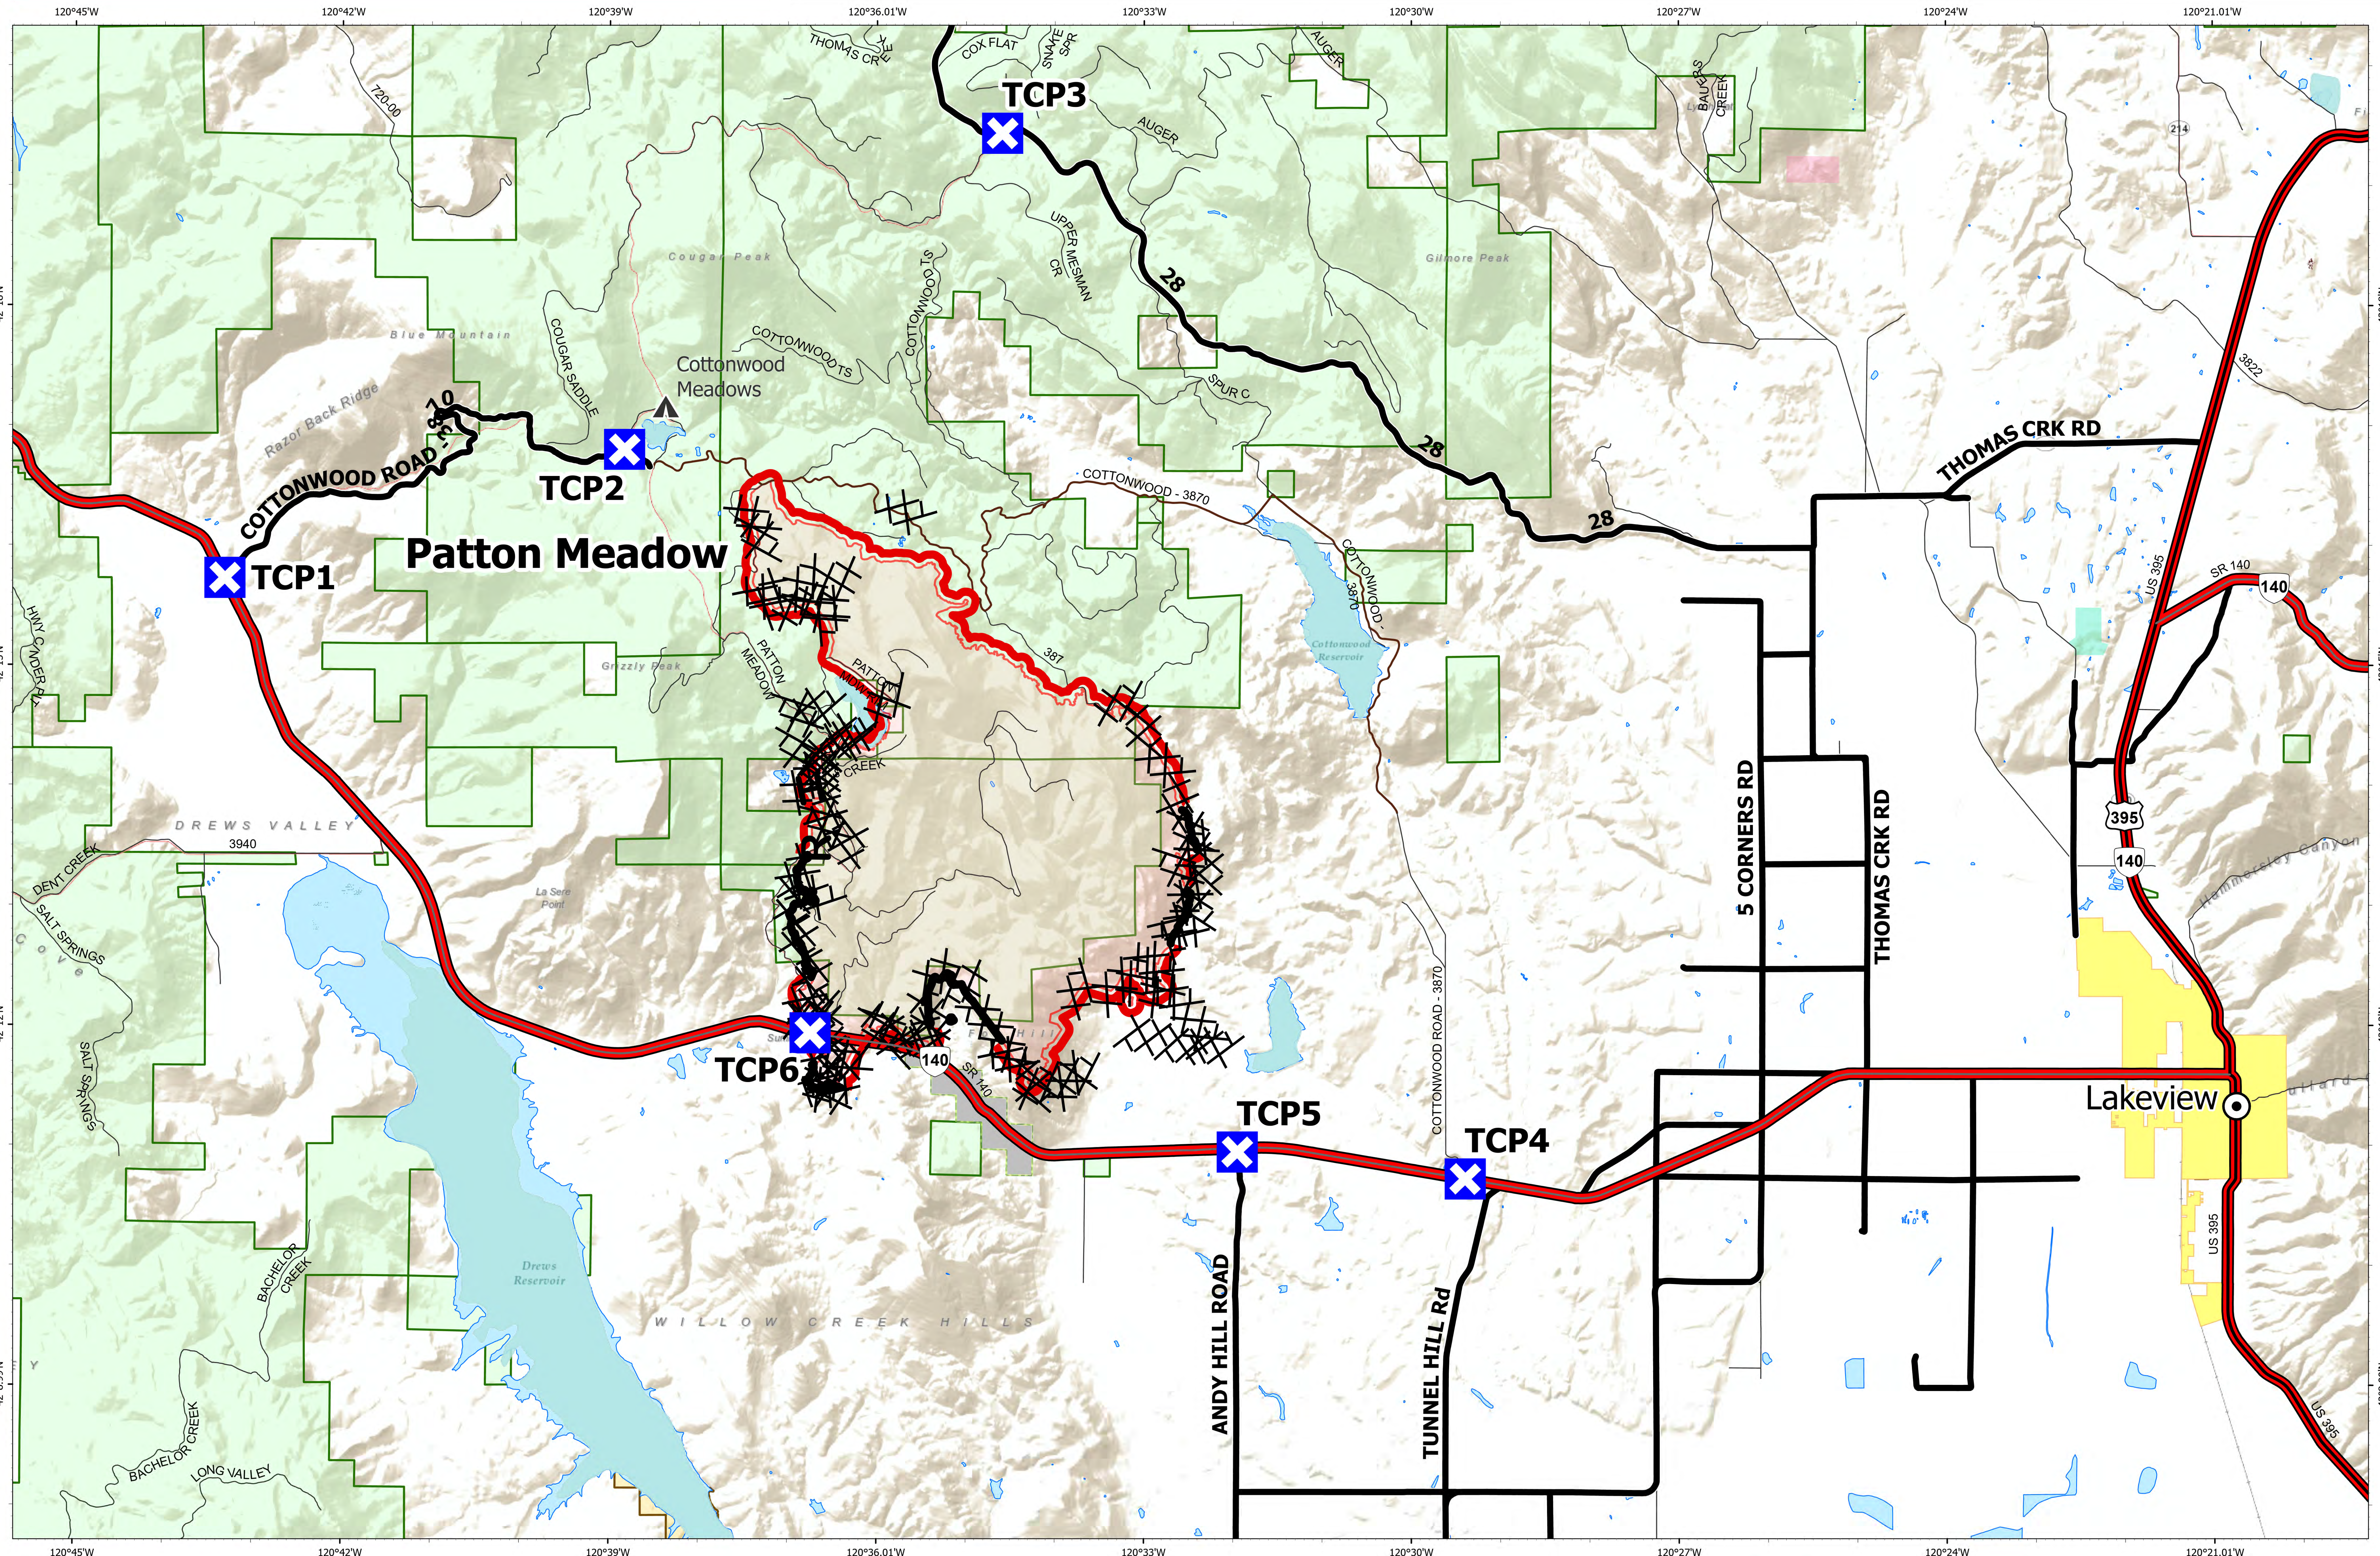

Information Map

Fox Complex

Patton Meadow Fire

August 21, 2021

August 21, 2021

Fox Complex

Information Map

08/21/2021 0734
Acres from IR
North American 1983 Datum, Lat/Long Grid

Fox Cpx: 8947 acres at 08/18/21 @ 18:40 hrs
Patton Meadow: 8,123 acres
Willow Valley: 824 acres

- | | | |
|------------------------|---------------------|--|
| Fire Area | Closure | Oregon Department of State Lands |
| Completed Dozer Line | Interstate; Highway | Oregon Parks and Recreation Department |
| Completed Hand Line | Paved | US Bureau of Land Management |
| Completed Road as Line | All weather | US Forest Service |
| Fire Edge | Mainline Rd | Other Federal Lands |
| Contained Line | State Boundary | |