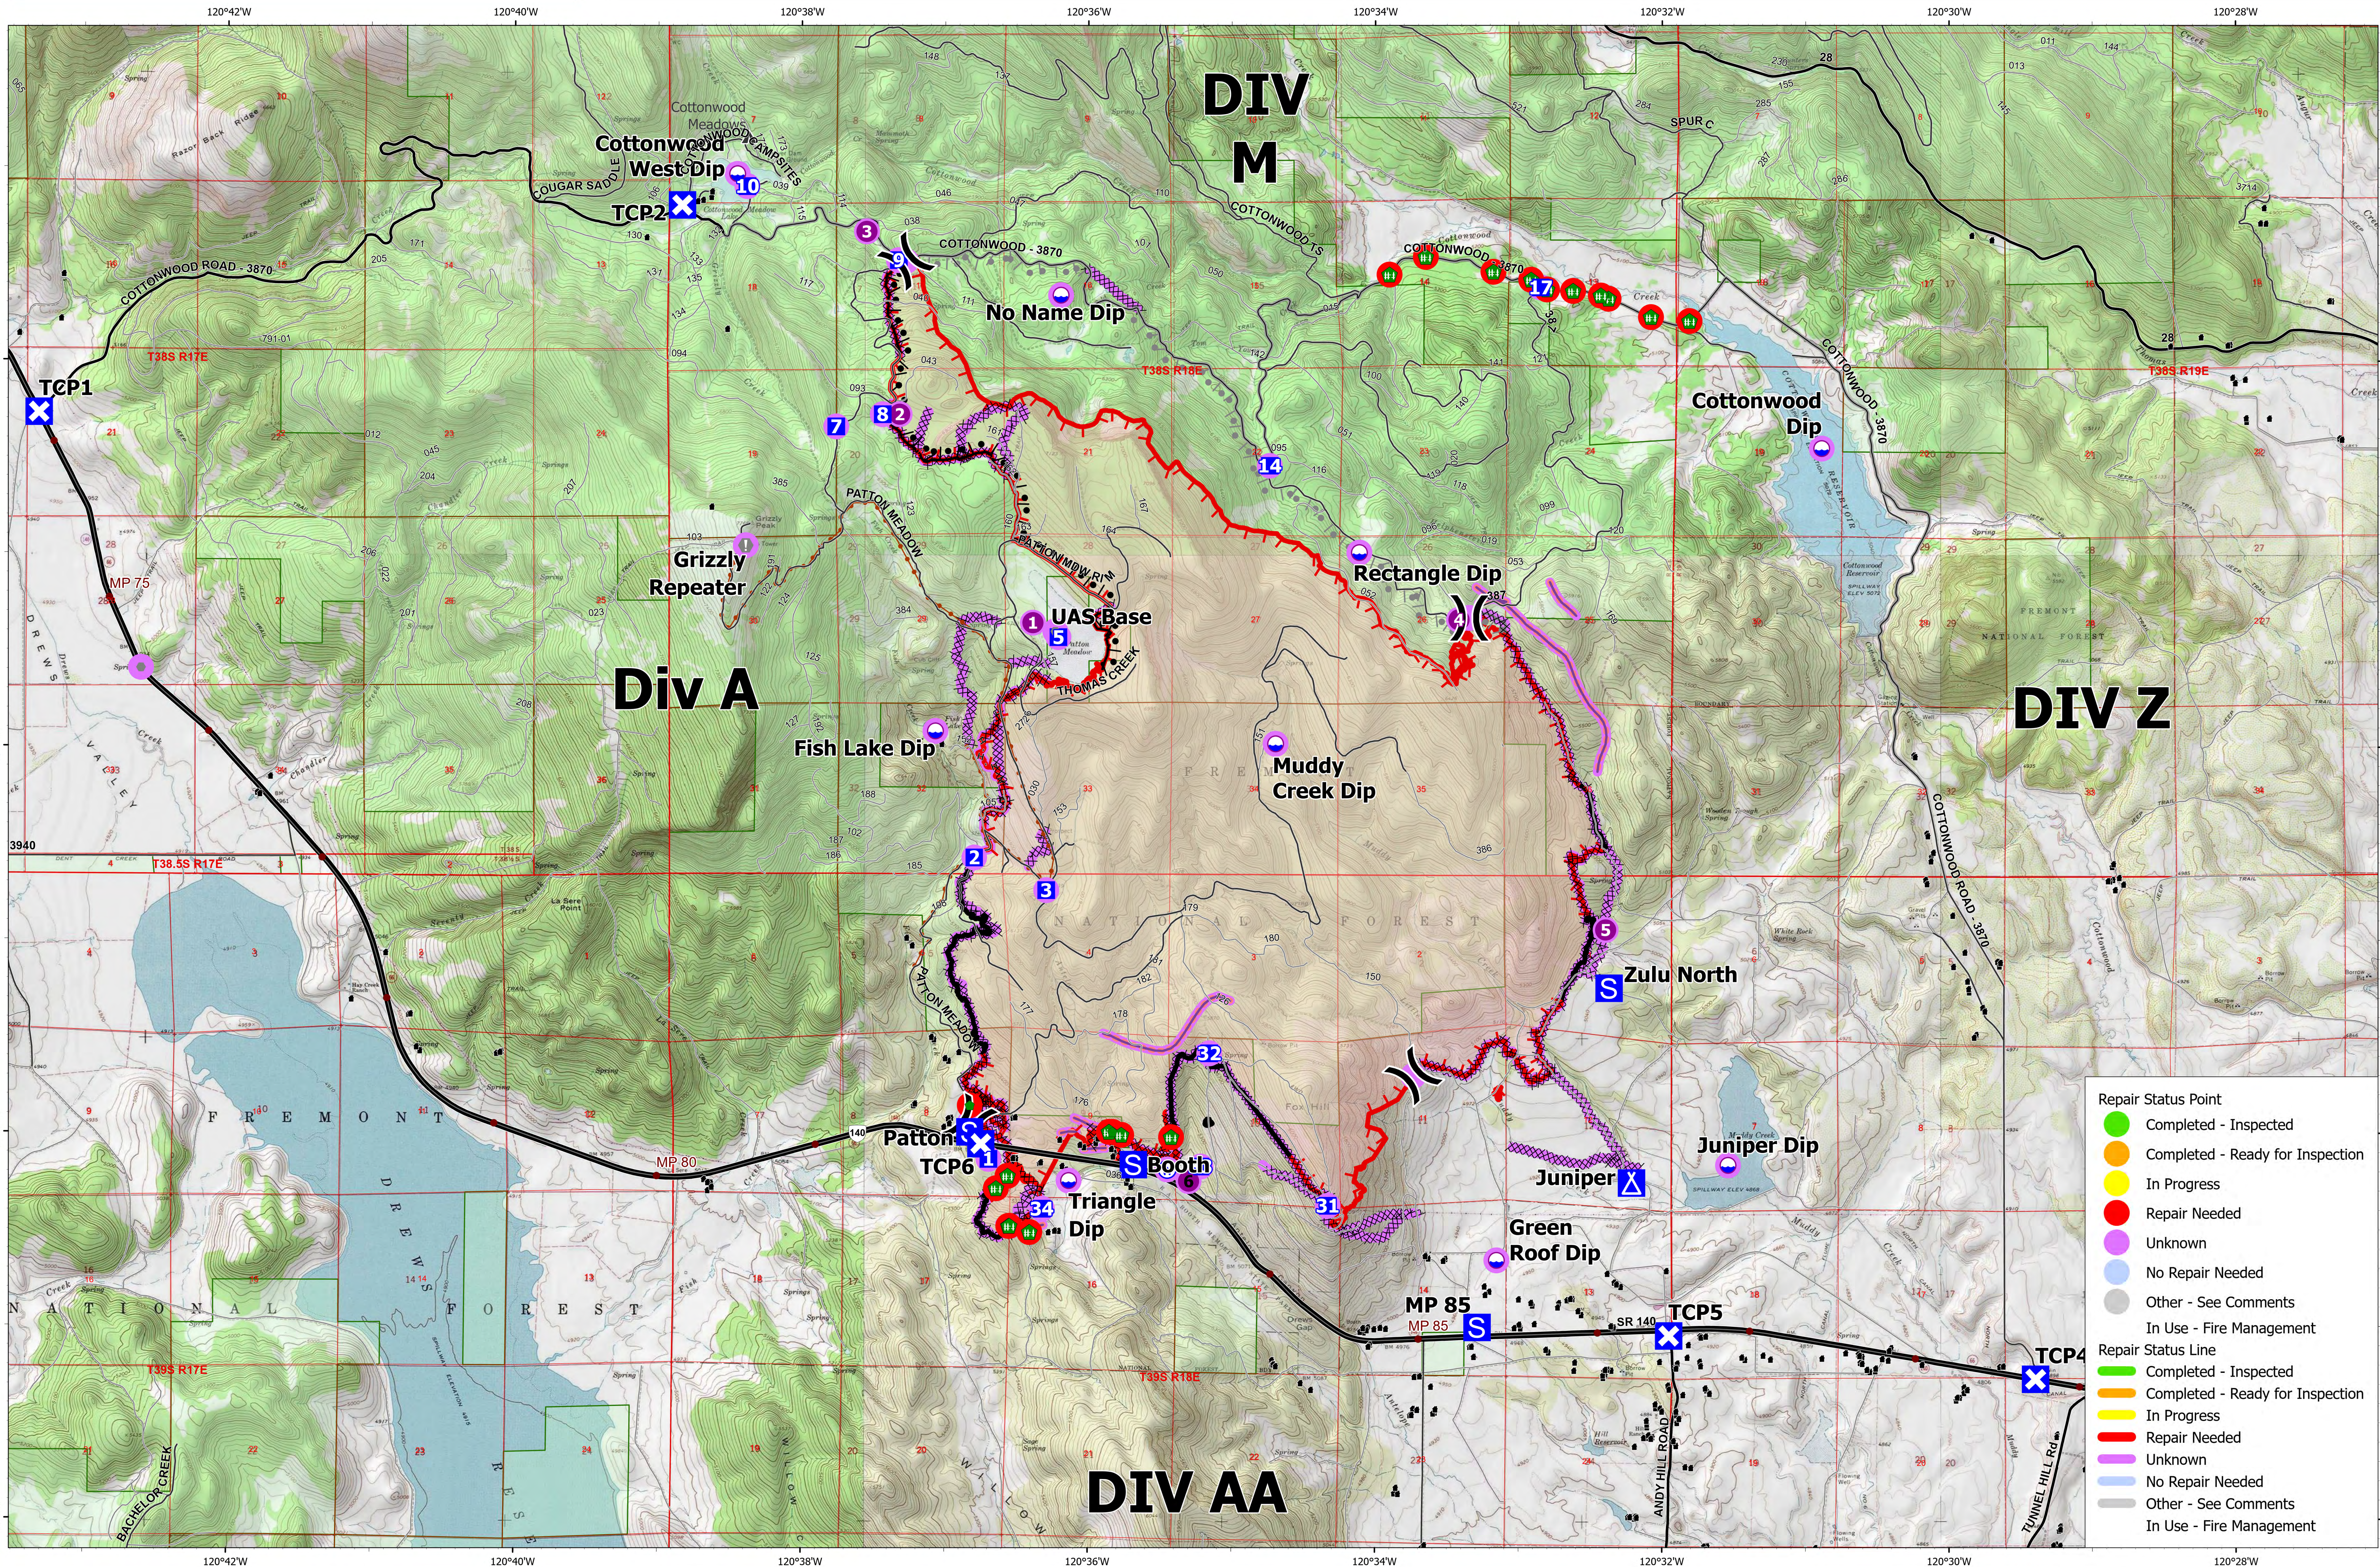

Repair Map

Patton Meadow ORFWF210419

August 20, 2021

August 20, 2021

ORFWF210419

Patton Meadow

Repair Map

Repair Status Point	
Green Circle	Completed - Inspected
Yellow Circle	Completed - Ready for Inspection
Red Circle	In Progress
Purple Circle	Repair Needed
Blue Circle	Unknown
Light Blue Circle	No Repair Needed
Grey Circle	Other - See Comments
Blue Circle with 'S'	In Use - Fire Management

Repair Status Line	
Green Line	Completed - Inspected
Yellow Line	Completed - Ready for Inspection
Red Line	In Progress
Purple Line	Repair Needed
Blue Line	Unknown
Light Blue Line	No Repair Needed
Grey Line	Other - See Comments
Blue Line with 'S'	In Use - Fire Management

ODF Team 3 GIS
08/20/2021 22:33
Acres from IR & DIVS

Fox Cpx: 8567 acres at 08/18/21 @ 18:40 hrs
Patton Meadow: 7,743 acres
Willow Valley: 824 acres

Red Area	Fire Area	Red Line	Retardant Drop	Blue Square	Drop Point	Green Square	Repair Point
Black Dotted Line	Completed Burnout	Red Line with Dashes	Fire Edge	Blue X	Closure	Green Line with Dashes	Fence - Cut/Damaged
Black Dashed Line	Completed Dozer Line	Black Line	Contained Line	Blue Triangle	Camp	Blue Circle	Water Source
Black Line with Dashes	Completed Hand Line	Black Line with Dots	Division Break	Blue Square with 'S'	Staging Area	Black Square	Structures
Black Line with Dots	Completed Road as Line	Purple Circle	Helispot	Black Circle	Value at Risk	Black Square	Oregon Parks and Recreation Department
Black Line with Dots	Planned Burnout	Black Circle	Other	Black Circle	Other	Green Square	US Forest Service

Black Line	State Boundary
Red Line with Dashes	Buried Transmission Line