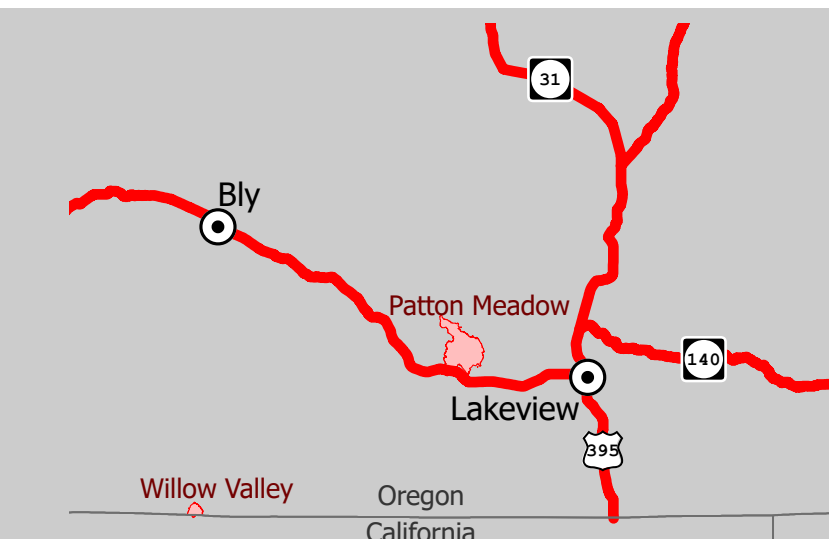

Briefing Map

Patton Meadow

ORFWF210419

August 21, 2021
Day Shift

0 0.5 1 2 Miles

ODF Team 3 GIS
08/21/2021 0724
Acres from IR

Fox Cpx: 8947 acres at 08/18/21 @ 18:40 hrs
Patton Meadow: 8,123 acres
Willow Valley: 824 acres

North American 1983 Datum, Lat/Long Grid

- | | | | | |
|------------------------|-----------------|----------------|---------------|---------------------|
| Fire Area | Planned Burnout | Division Break | Value at Risk | Interstate; Highway |
| Completed Burnout | Fire Edge | Drop Point | Other | Paved |
| Completed Dozer Line | Contained Line | Closure | Hazard | All weather |
| Completed Hand Line | Dip Site | Camp | Water Source | Mainline Rd |
| Completed Road as Line | Helispot | Staging Area | Structures | State Boundary |

Scan to download maps

Use the camera on a mobile device