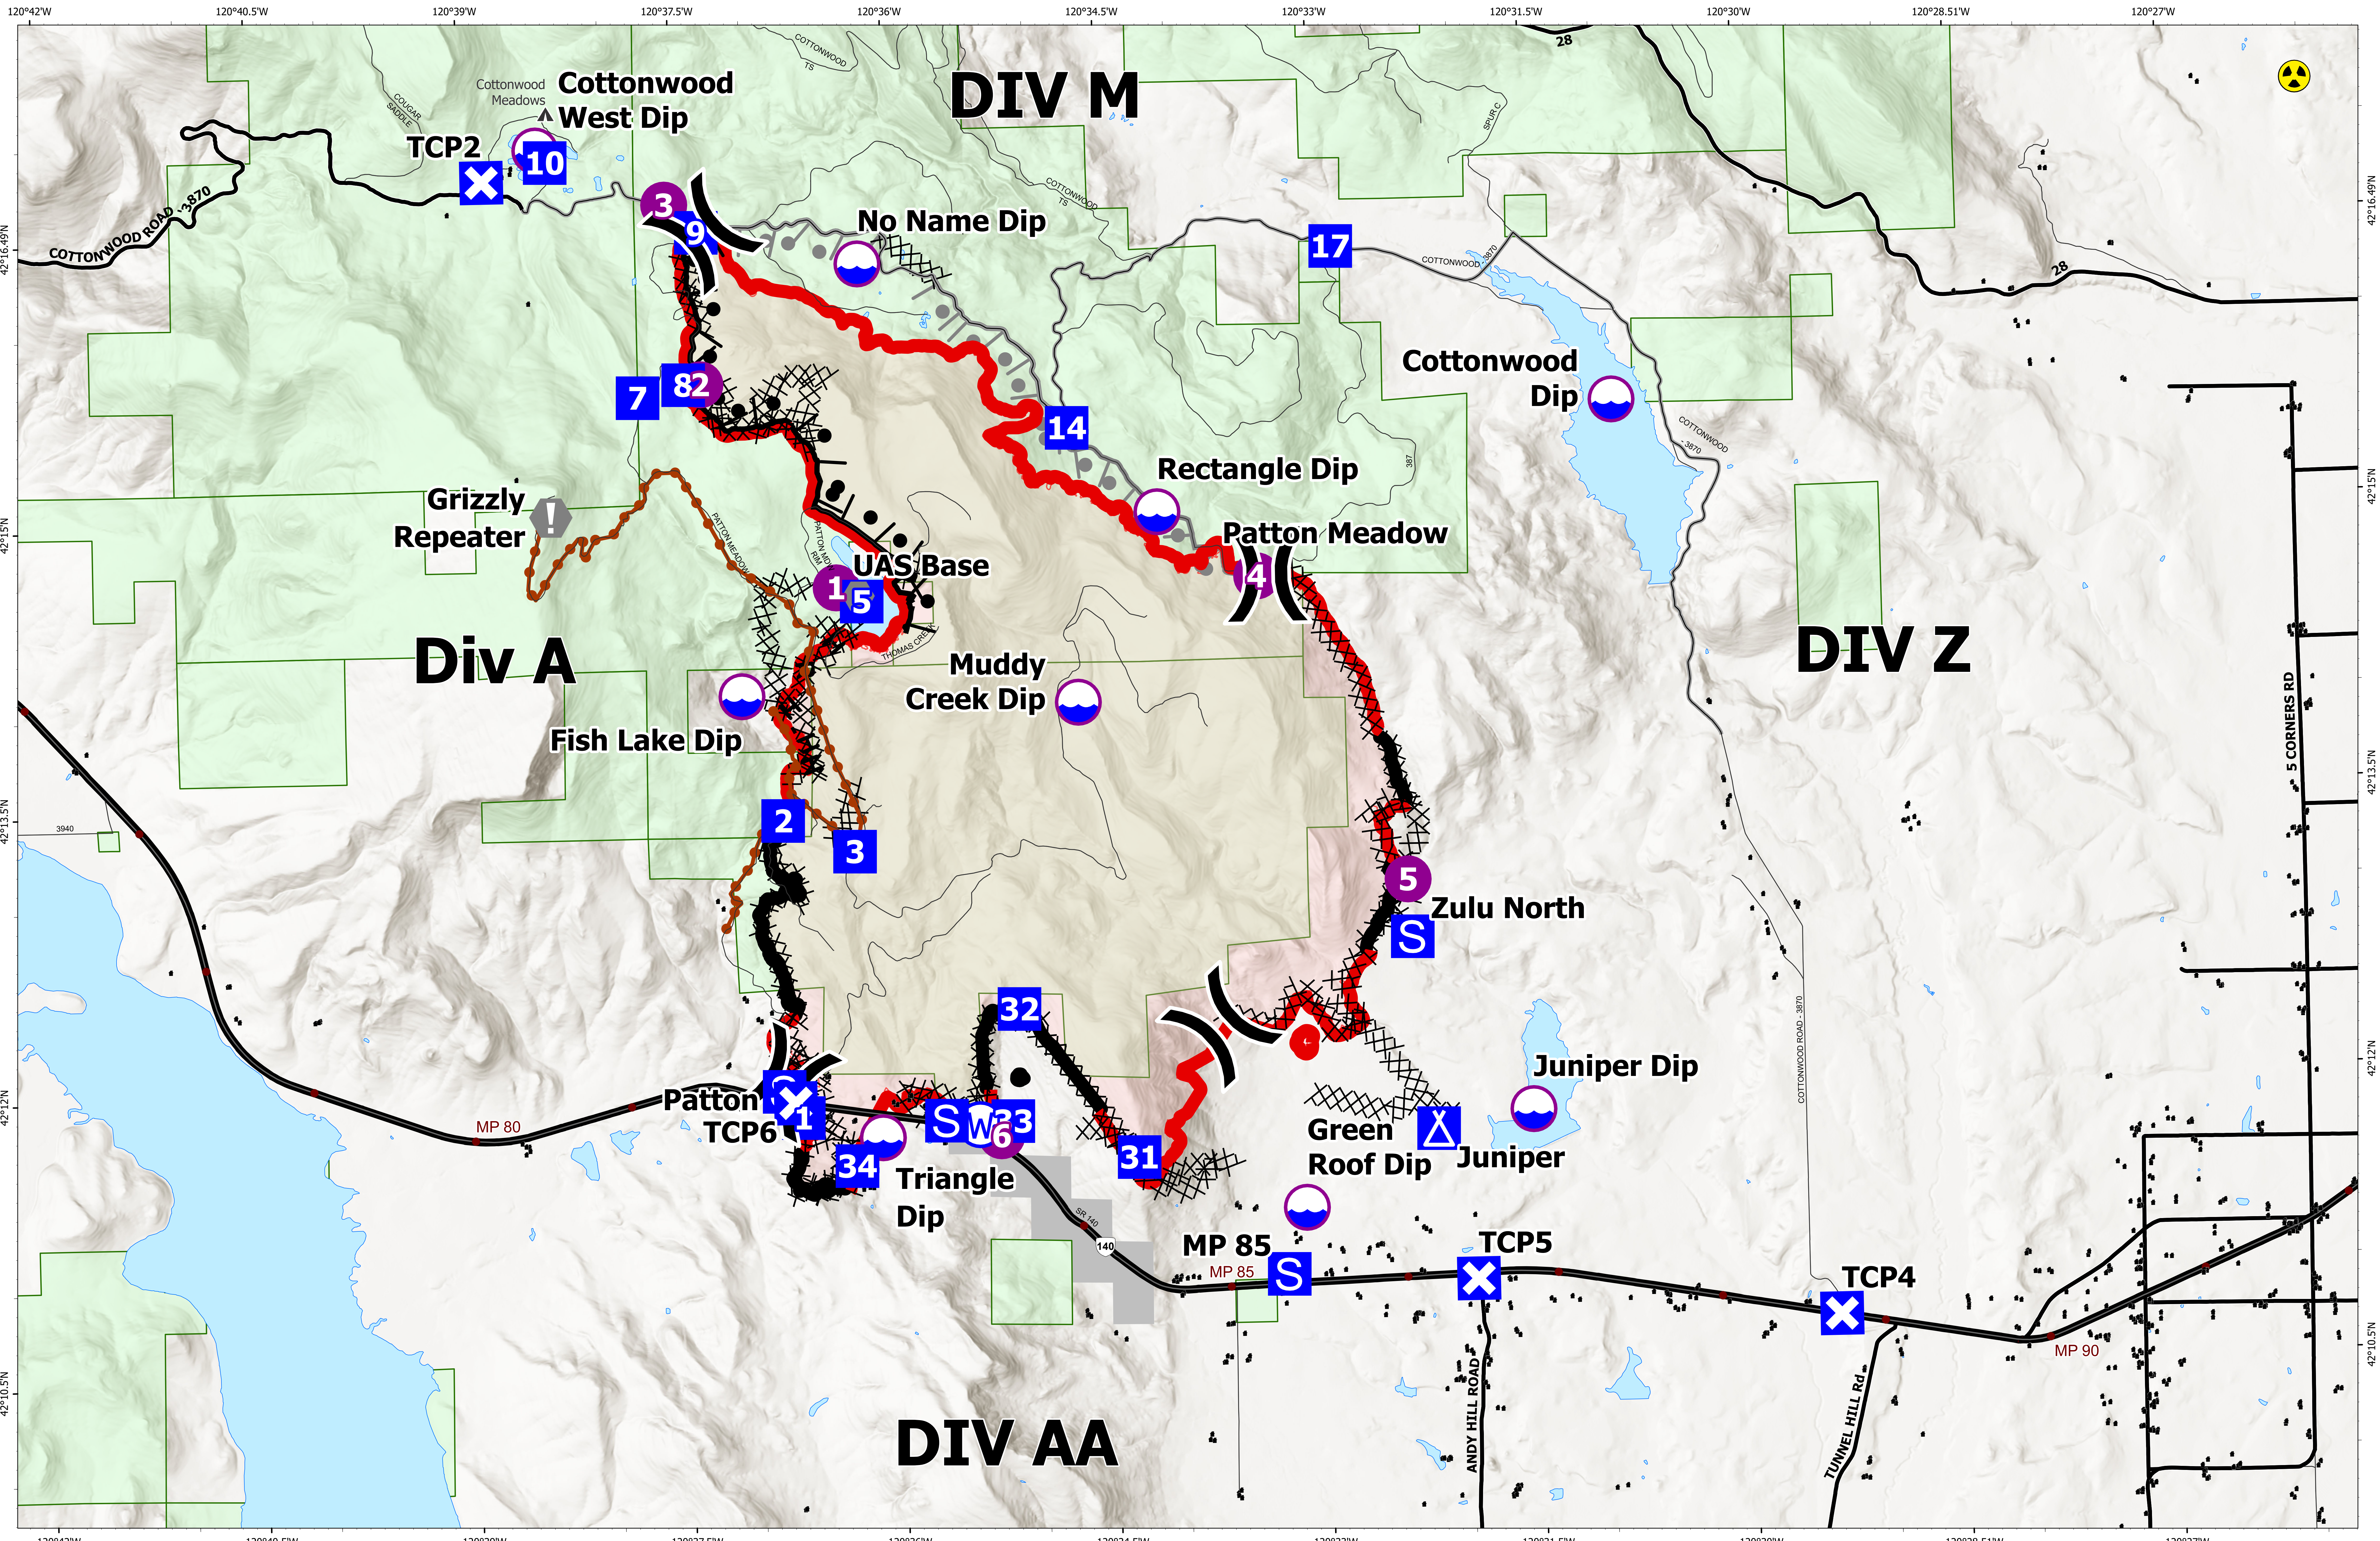

Briefing Map

Patton Meadow

ORFWF210419

August 21, 2021
Day Shift

0 0.5 1 2 Miles

ODF Team 3 GIS
08/21/2021 0724
Acres from IR

Fox Cpx: 8947 acres at 08/18/21 @ 18:40 hrs
Patton Meadow: 8,123 acres
Willow Valley: 824 acres

North American 1983 Datum, Lat/Long Grid

- | | | | | |
|------------------------|-----------------|----------------|---------------|---------------------|
| Fire Area | Planned Burnout | Division Break | Value at Risk | Interstate; Highway |
| Completed Burnout | Fire Edge | Drop Point | Other | Paved |
| Completed Dozer Line | Contained Line | Closure | Hazard | All weather |
| Completed Hand Line | Dip Site | Camp | Water Source | Mainline Rd |
| Completed Road as Line | Helispot | Staging Area | Structures | State Boundary |

Scan to download maps

Use the camera on a mobile device