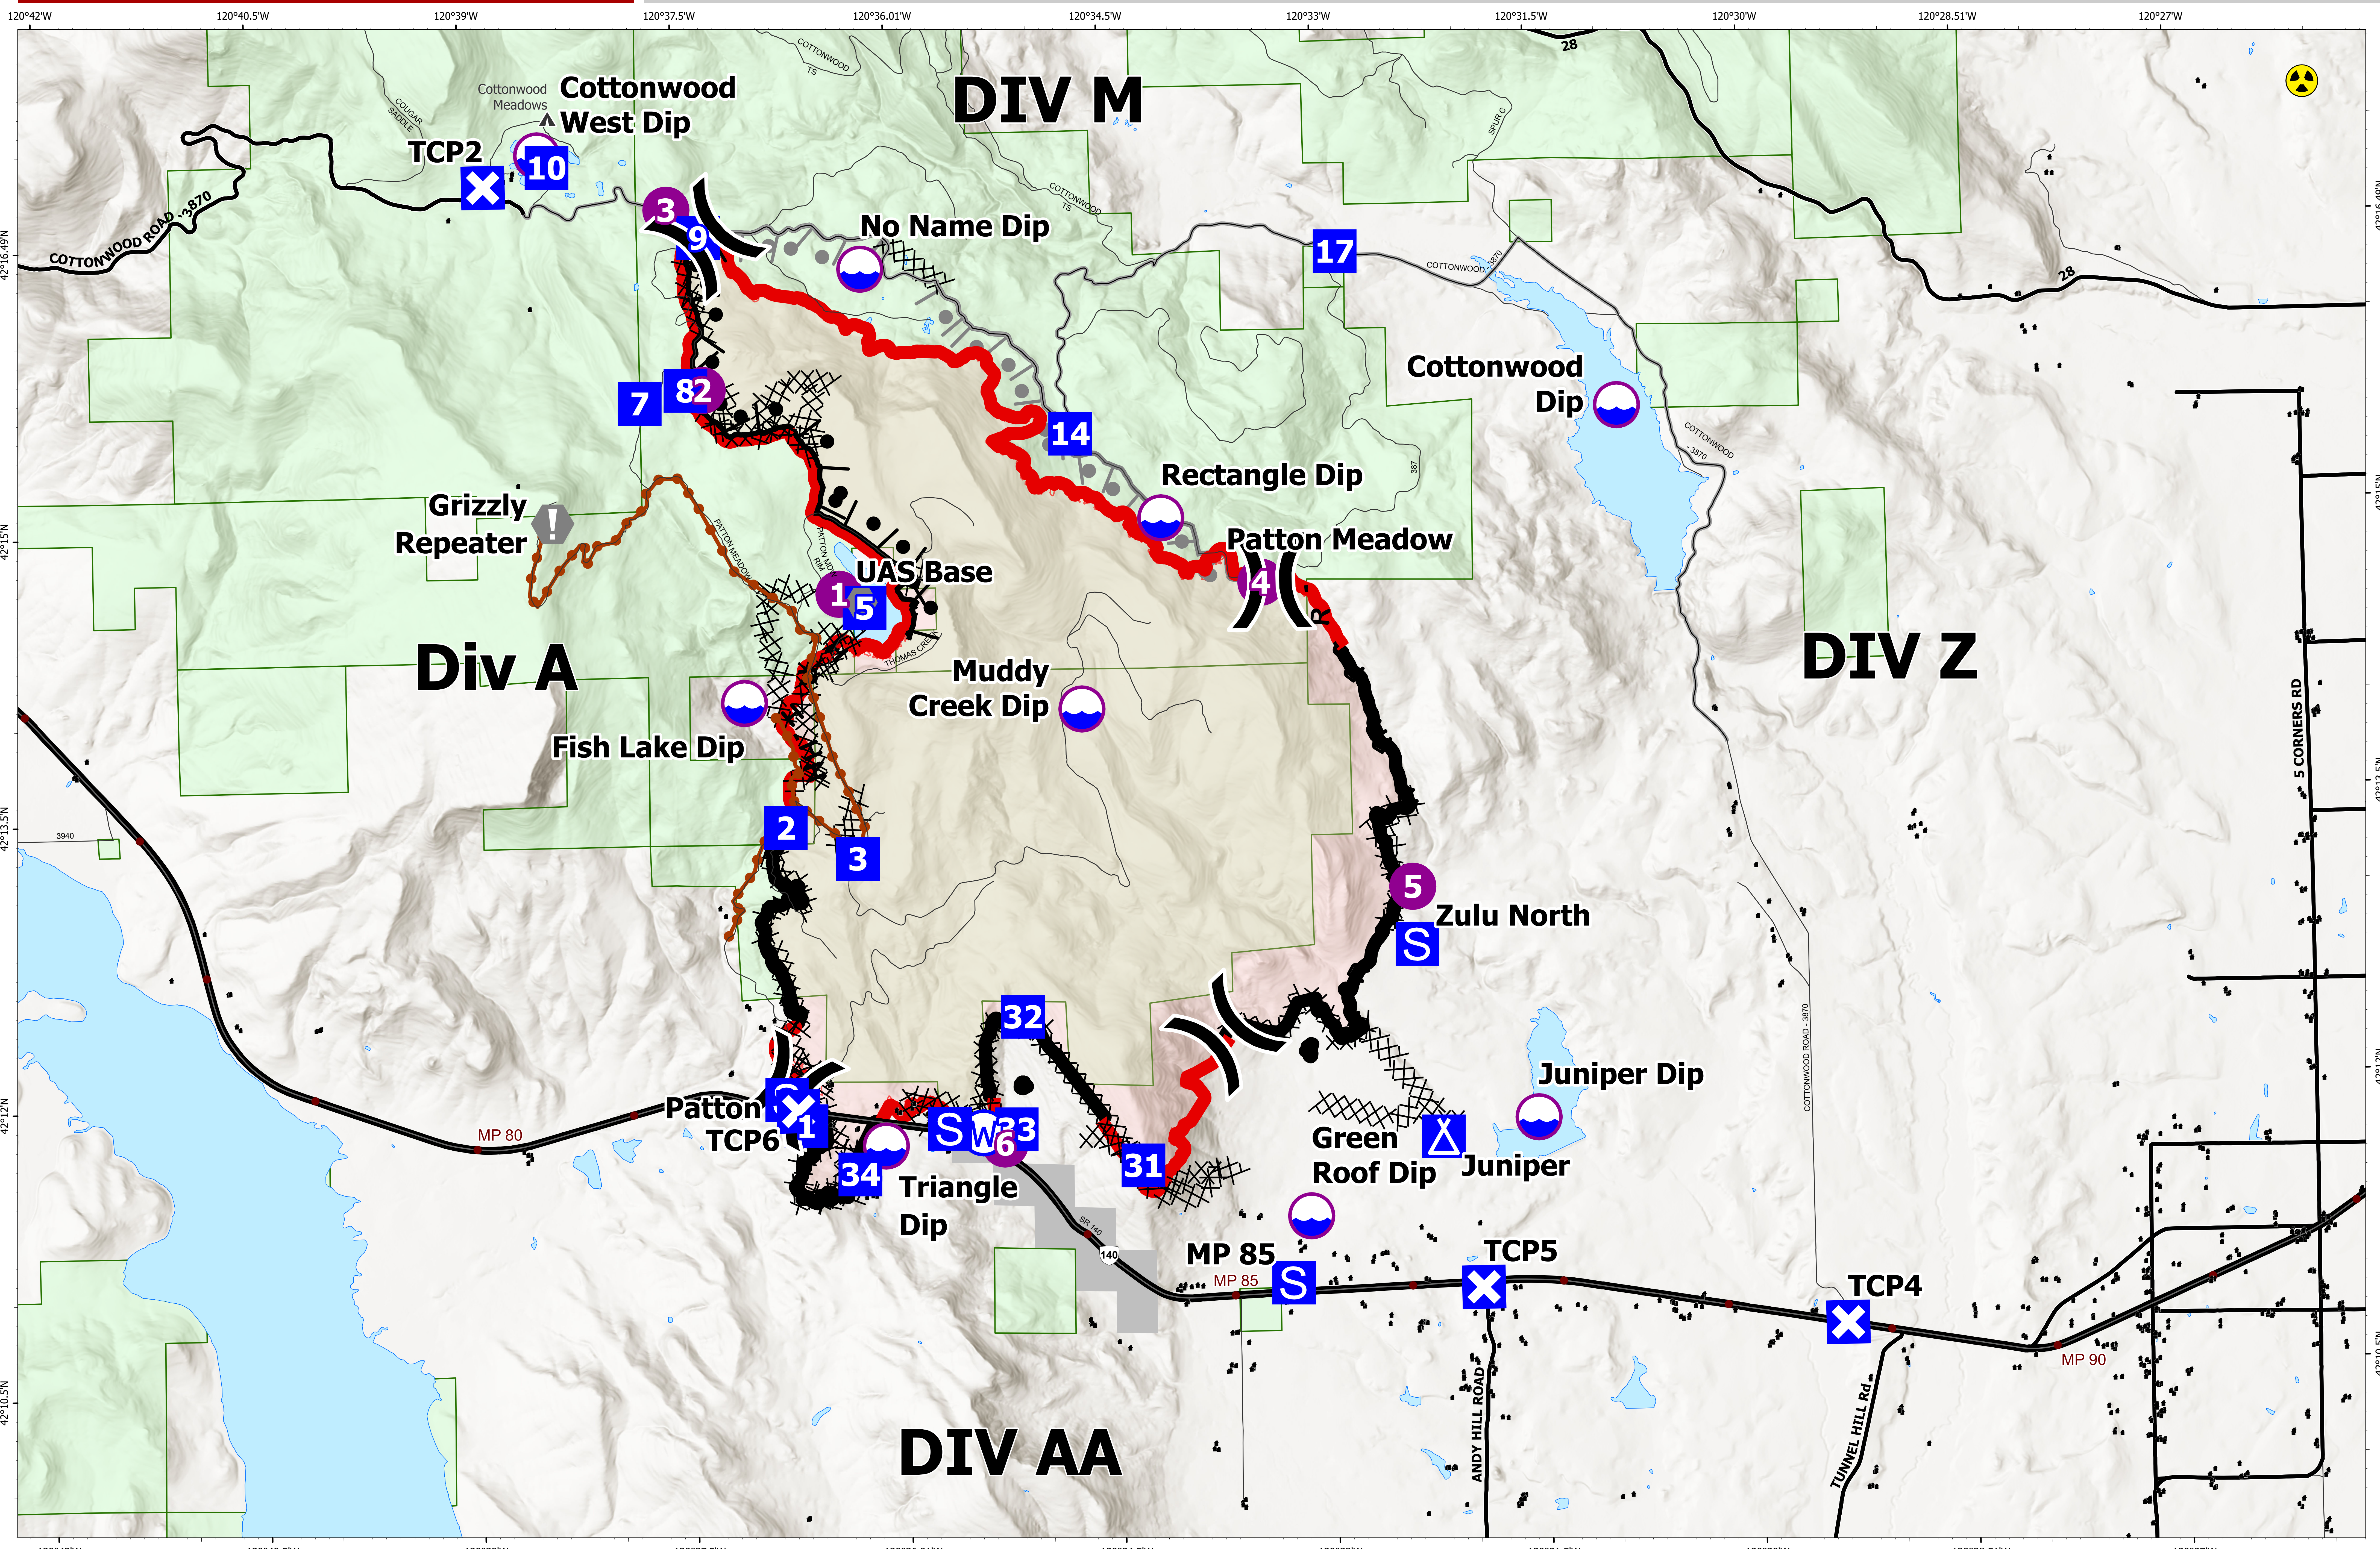

Briefing Map

Patton Meadow

ORFWF210419

August 21, 2021
Night Shift

ODF Team 3 GIS
08/21/2021 1300
Acres from IR
North American 1983 Datum, Lat/Long Grid

Fox Cpx: 8947 acres at 08/20/21 @ 20:20 hrs
Patton Meadow: 8,123 acres
Willow Valley: 824 acres

- Fire Area
- Completed Burnout
- Completed Dozer Line
- Completed Hand Line
- Completed Road as Line
- Planned Burnout
- Fire Edge
- Contained Line
- Dip Site
- Helispot
-) Division Break
- Drop Point
- X Closure
- X Camp
- S Staging Area
- Value at Risk
- Other
- ☠ Hazard
- W Water Source
- Structures
- Interstate; Highway
- Paved
- All weather
- Mainline Rd
- - - State Boundary

Use the camera on a mobile device