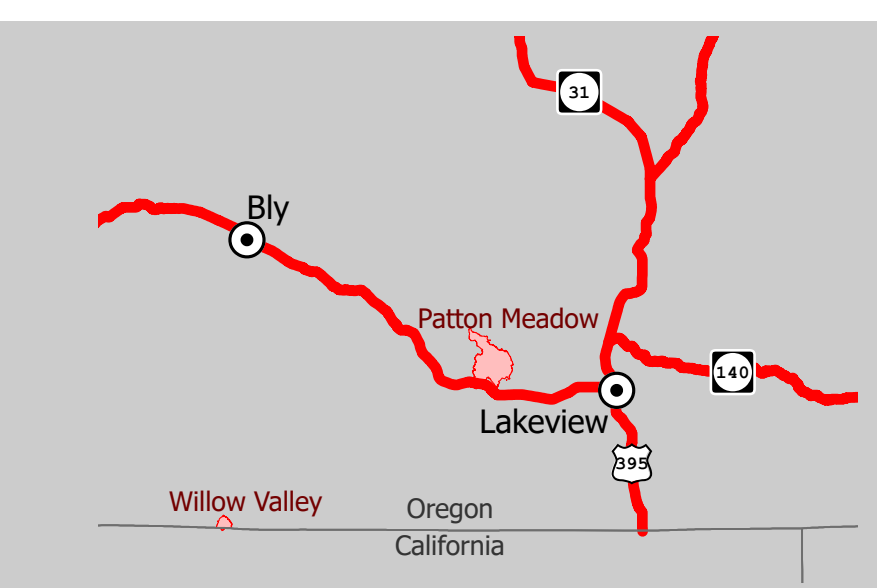

Briefing Map

Patton Meadow

ORFWF210419

August 21, 2021
Night Shift

ODF Team 3 GIS
08/21/2021 1300
Acres from IR
North American 1983 Datum, Lat/Long Grid

Fox Cpx: 8947 acres at 08/20/21 @ 20:20 hrs
Patton Meadow: 8,123 acres
Willow Valley: 824 acres

- Fire Area
- Completed Burnout
- Completed Dozer Line
- Completed Hand Line
- Completed Road as Line
- Planned Burnout
- Fire Edge
- Contained Line
- Dip Site
- Helispot
-) Division Break
- Drop Point
- X Closure
- X Camp
- S Staging Area
- Value at Risk
- Other
- ☠ Hazard
- W Water Source
- Structures
- Interstate; Highway
- Paved
- All weather
- Mainline Rd
- - - State Boundary

Use the camera on a mobile device