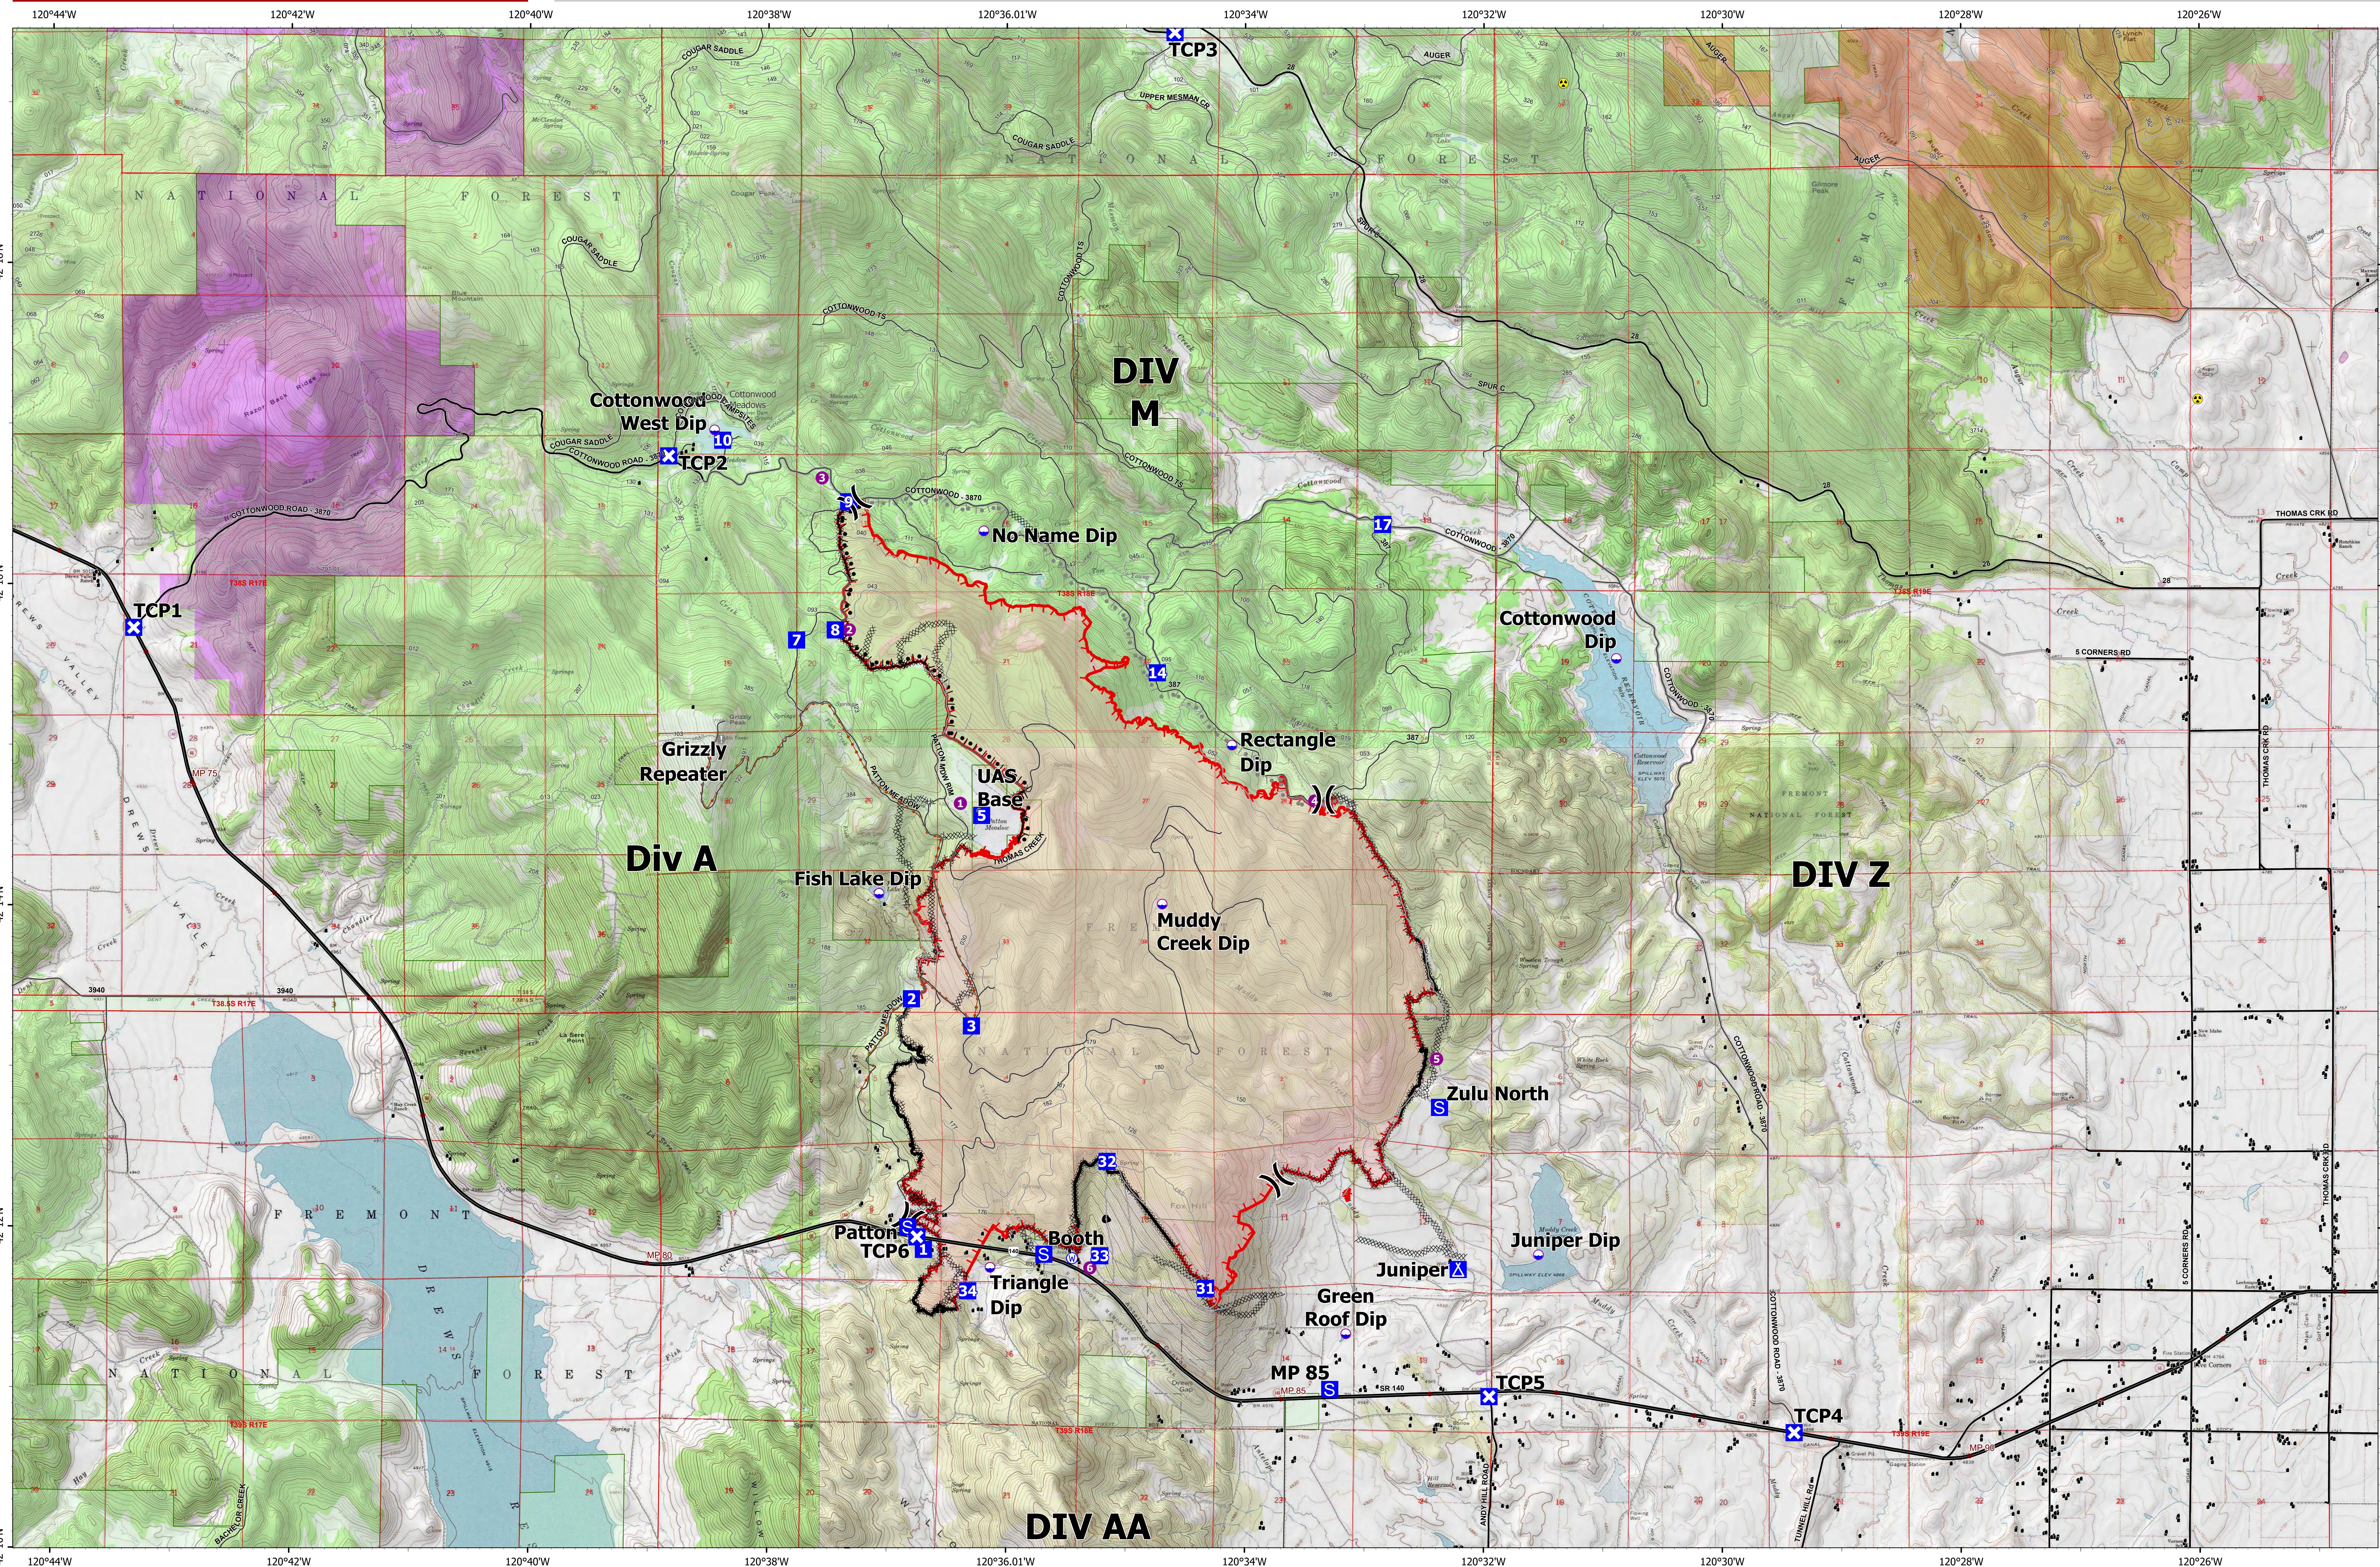

# OPS Map

# ORFWF210419

August 21, 2021  
Day Shift

0 0.5 1 2 Miles

ODF Team 3 GIS  
08/21/2021 07:20  
Acres from IR

Fox Cpx: 8947 acres at 08/18/21 @ 18:40 hrs  
Patton Meadow: 8,123 acres  
Willow Valley: 824 acres

- Fire Area
- Completed Burnout
- Completed Dozer Line
- Completed Hand Line
- Completed Road as Line
- Planned Burnout
- Fire Edge
- Contained Line
- Dip Site
- Helispot
- Division Break
- Drop Point
- Closure
- Camp
- Staging Area
- Value at Risk
- Other
- Hazard
- Water Source
- Structures
- Oregon Department of State Lands
- Oregon Parks and Recreation Department
- US Forest Service
- State Boundary
- Buried Transmission Line
- Collins Timber Company
- Green Diamond

Scan to download maps

Use the camera on a mobile device