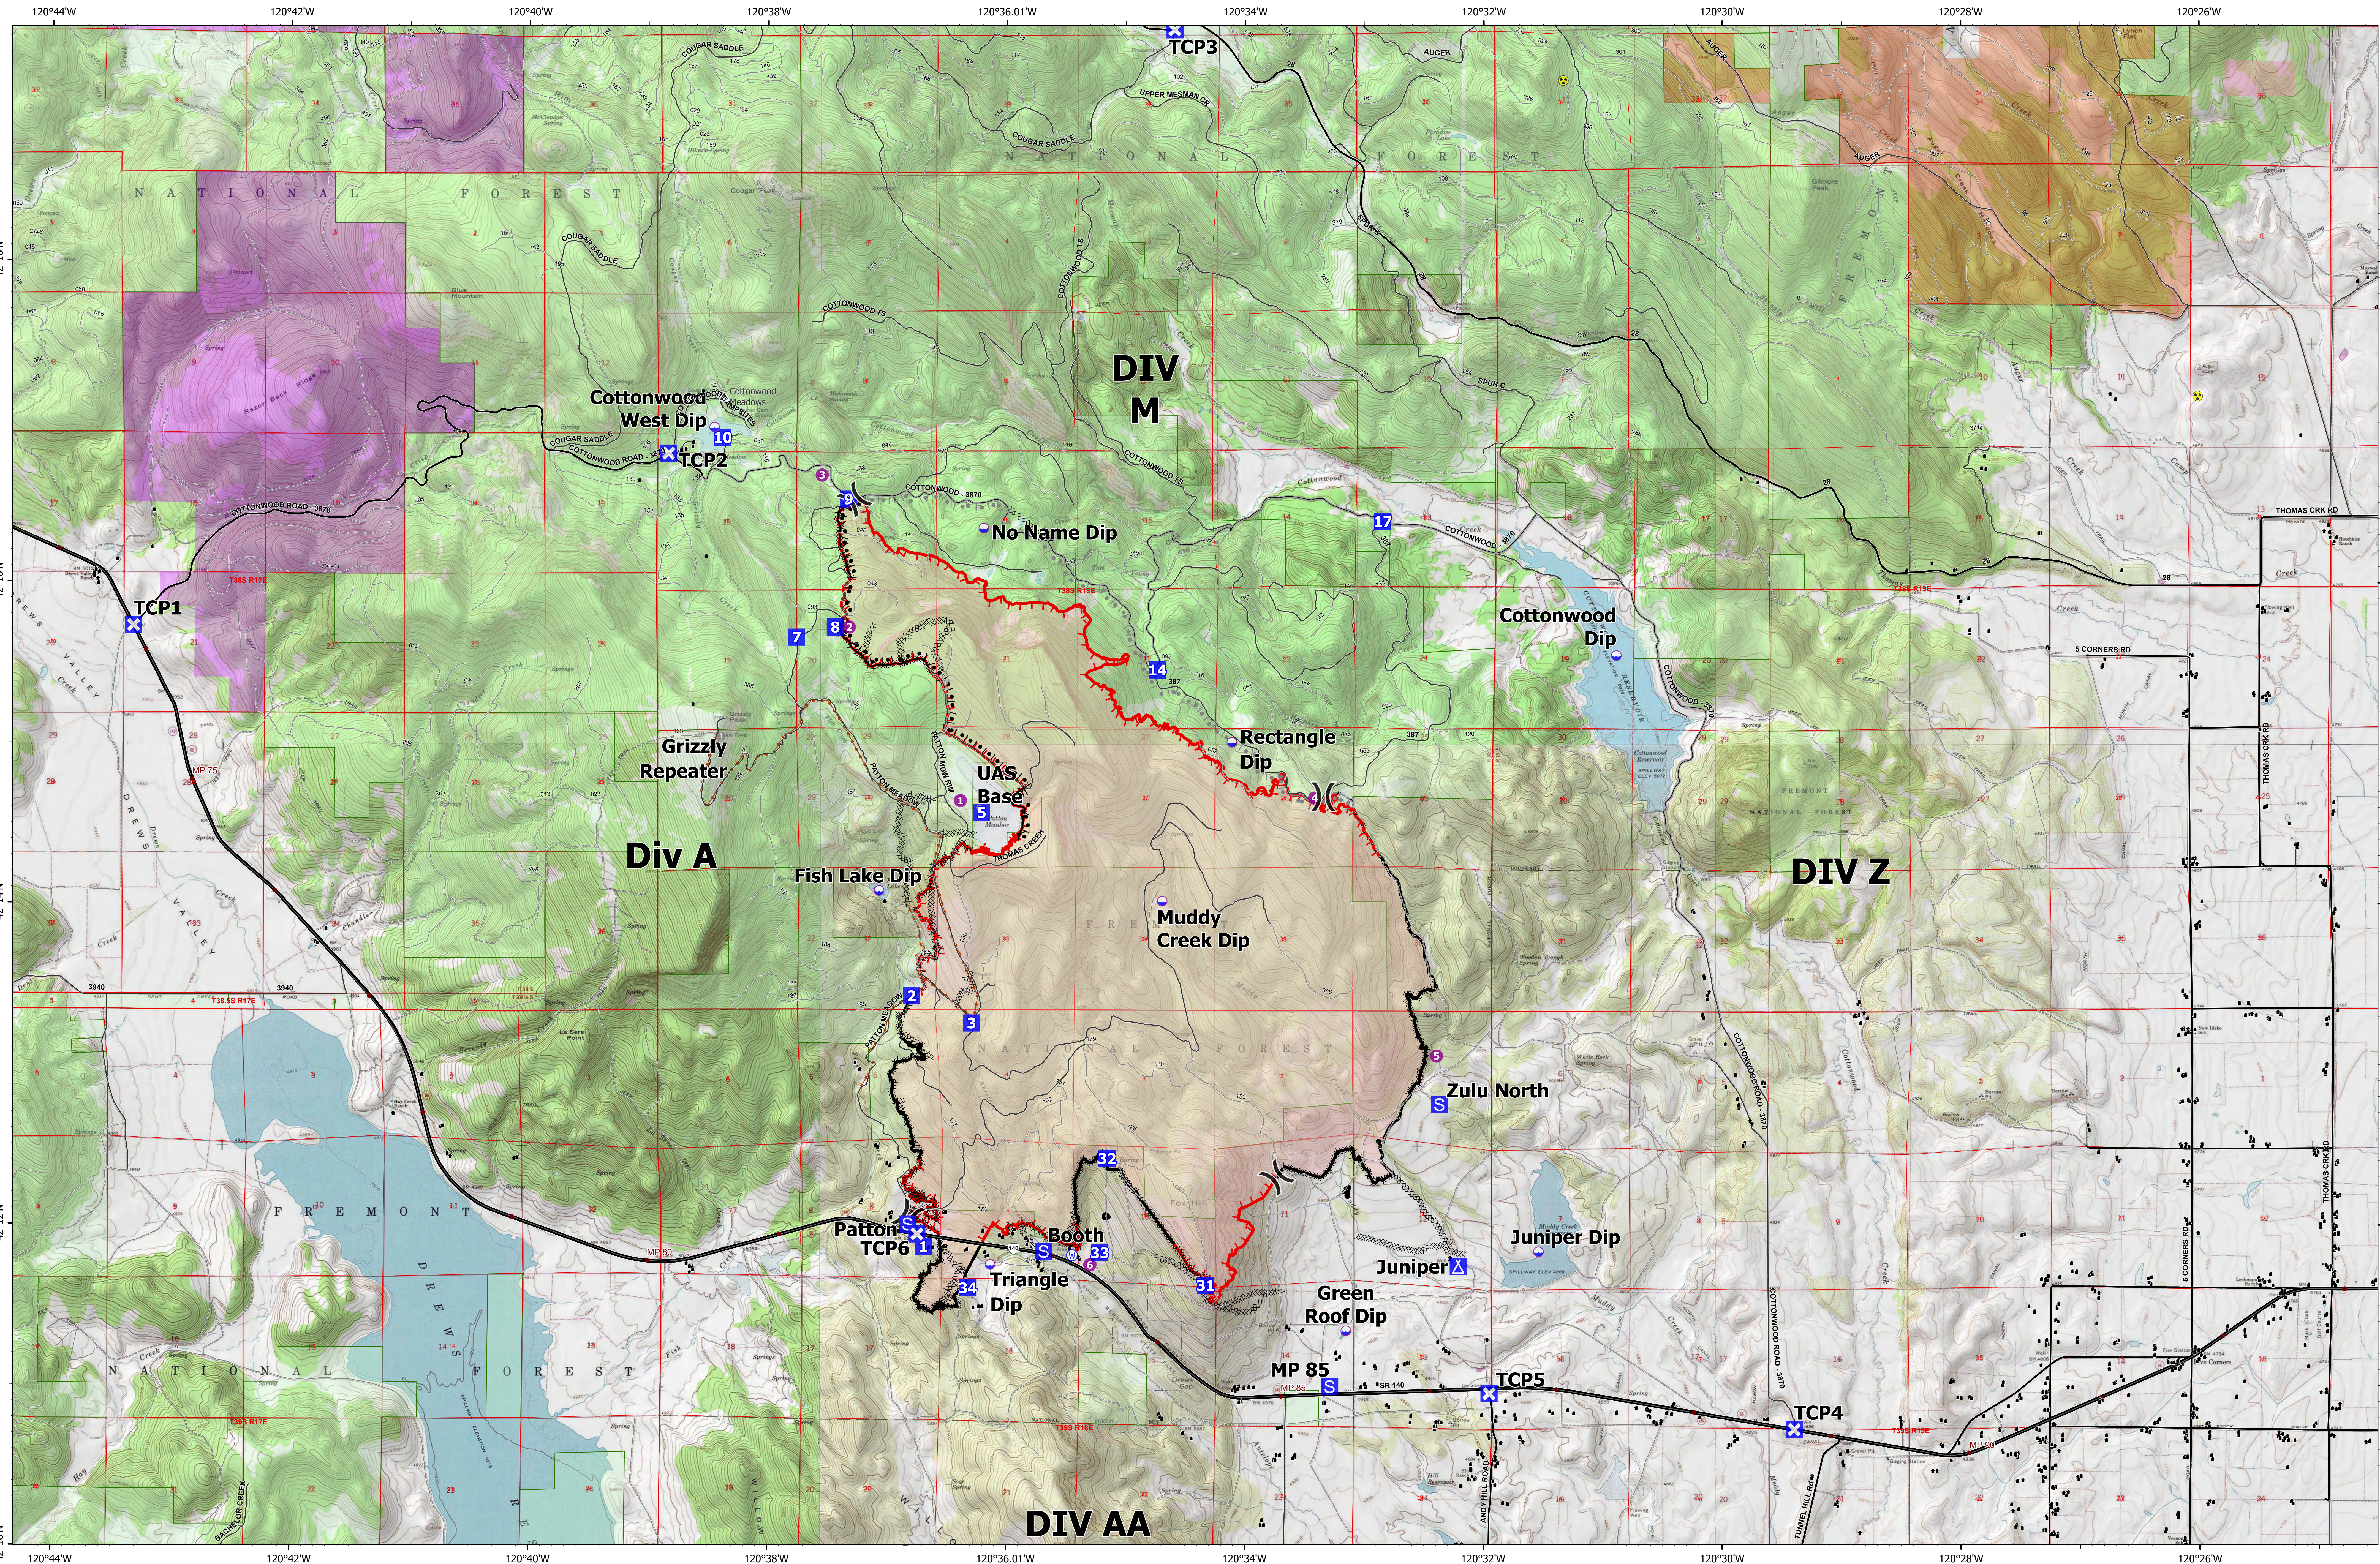

OPS Map

Patton Meadow

ORFWF210419

August 21, 2021
Night Shift

0 0.5 1 2 Miles

ODF Team 3 GIS
08/21/2021 12:55
Acres from IR

Fox Cpx: 8947 acres at 08/20/21 @ 20:20 hrs
Patton Meadow: 8,123 acres
Willow Valley: 824 acres

- Fire Area
- Fire Edge
- Closure
- Water Source
- Buried Transmission Line
- Completed Burnout
- Contained Line
- Camp
- Collins Timber Company
- Completed Dozer Line
- Dip Site
- Staging Area
- Oregon Department of State Lands
- Completed Hand Line
- Helispot
- Value at Risk
- Oregon Parks and Recreation Department
- Completed Road as Line
- Division Break
- Other
- US Forest Service
- Planned Burnout
- Drop Point
- Hazard
- State Boundary

Scan to download maps

Use the camera on a mobile device