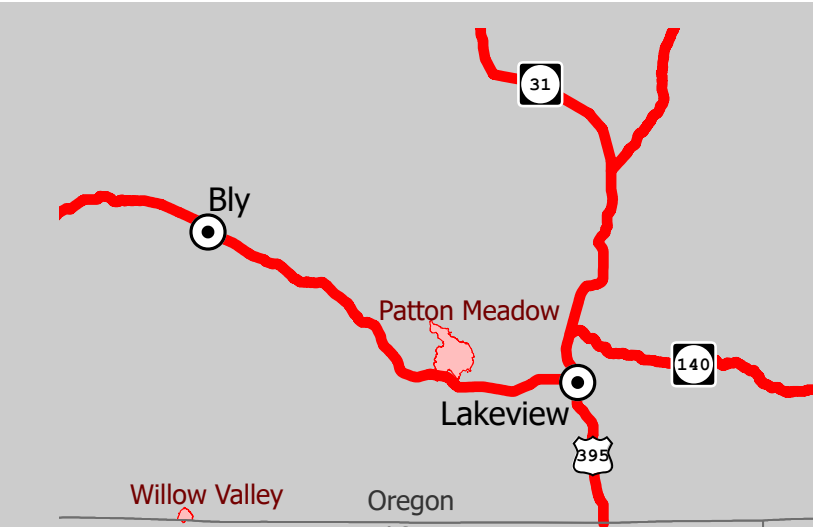

OPS Map

Patton Meadow

ORFWF210419

August 21, 2021
Night Shift

0 0.5 1 2 Miles

ODF Team 3 GIS
08/21/2021 12:55
Acres from IR

Fox Cpx: 8947 acres at 08/20/21 @ 20:20 hrs
Patton Meadow: 8,123 acres
Willow Valley: 824 acres

- Fire Area
- Fire Edge
- Closure
- Water Source
- Buried Transmission Line
- Completed Burnout
- Contained Line
- Camp
- Collins Timber Company
- Completed Dozer Line
- Dip Site
- Staging Area
- Oregon Department of State Lands
- Completed Hand Line
- Helispot
- Value at Risk
- Oregon Parks and Recreation Department
- Completed Road as Line
- Division Break
- Other
- US Forest Service
- Planned Burnout
- Drop Point
- Hazard
- State Boundary

Scan to download maps

Use the camera on a mobile device