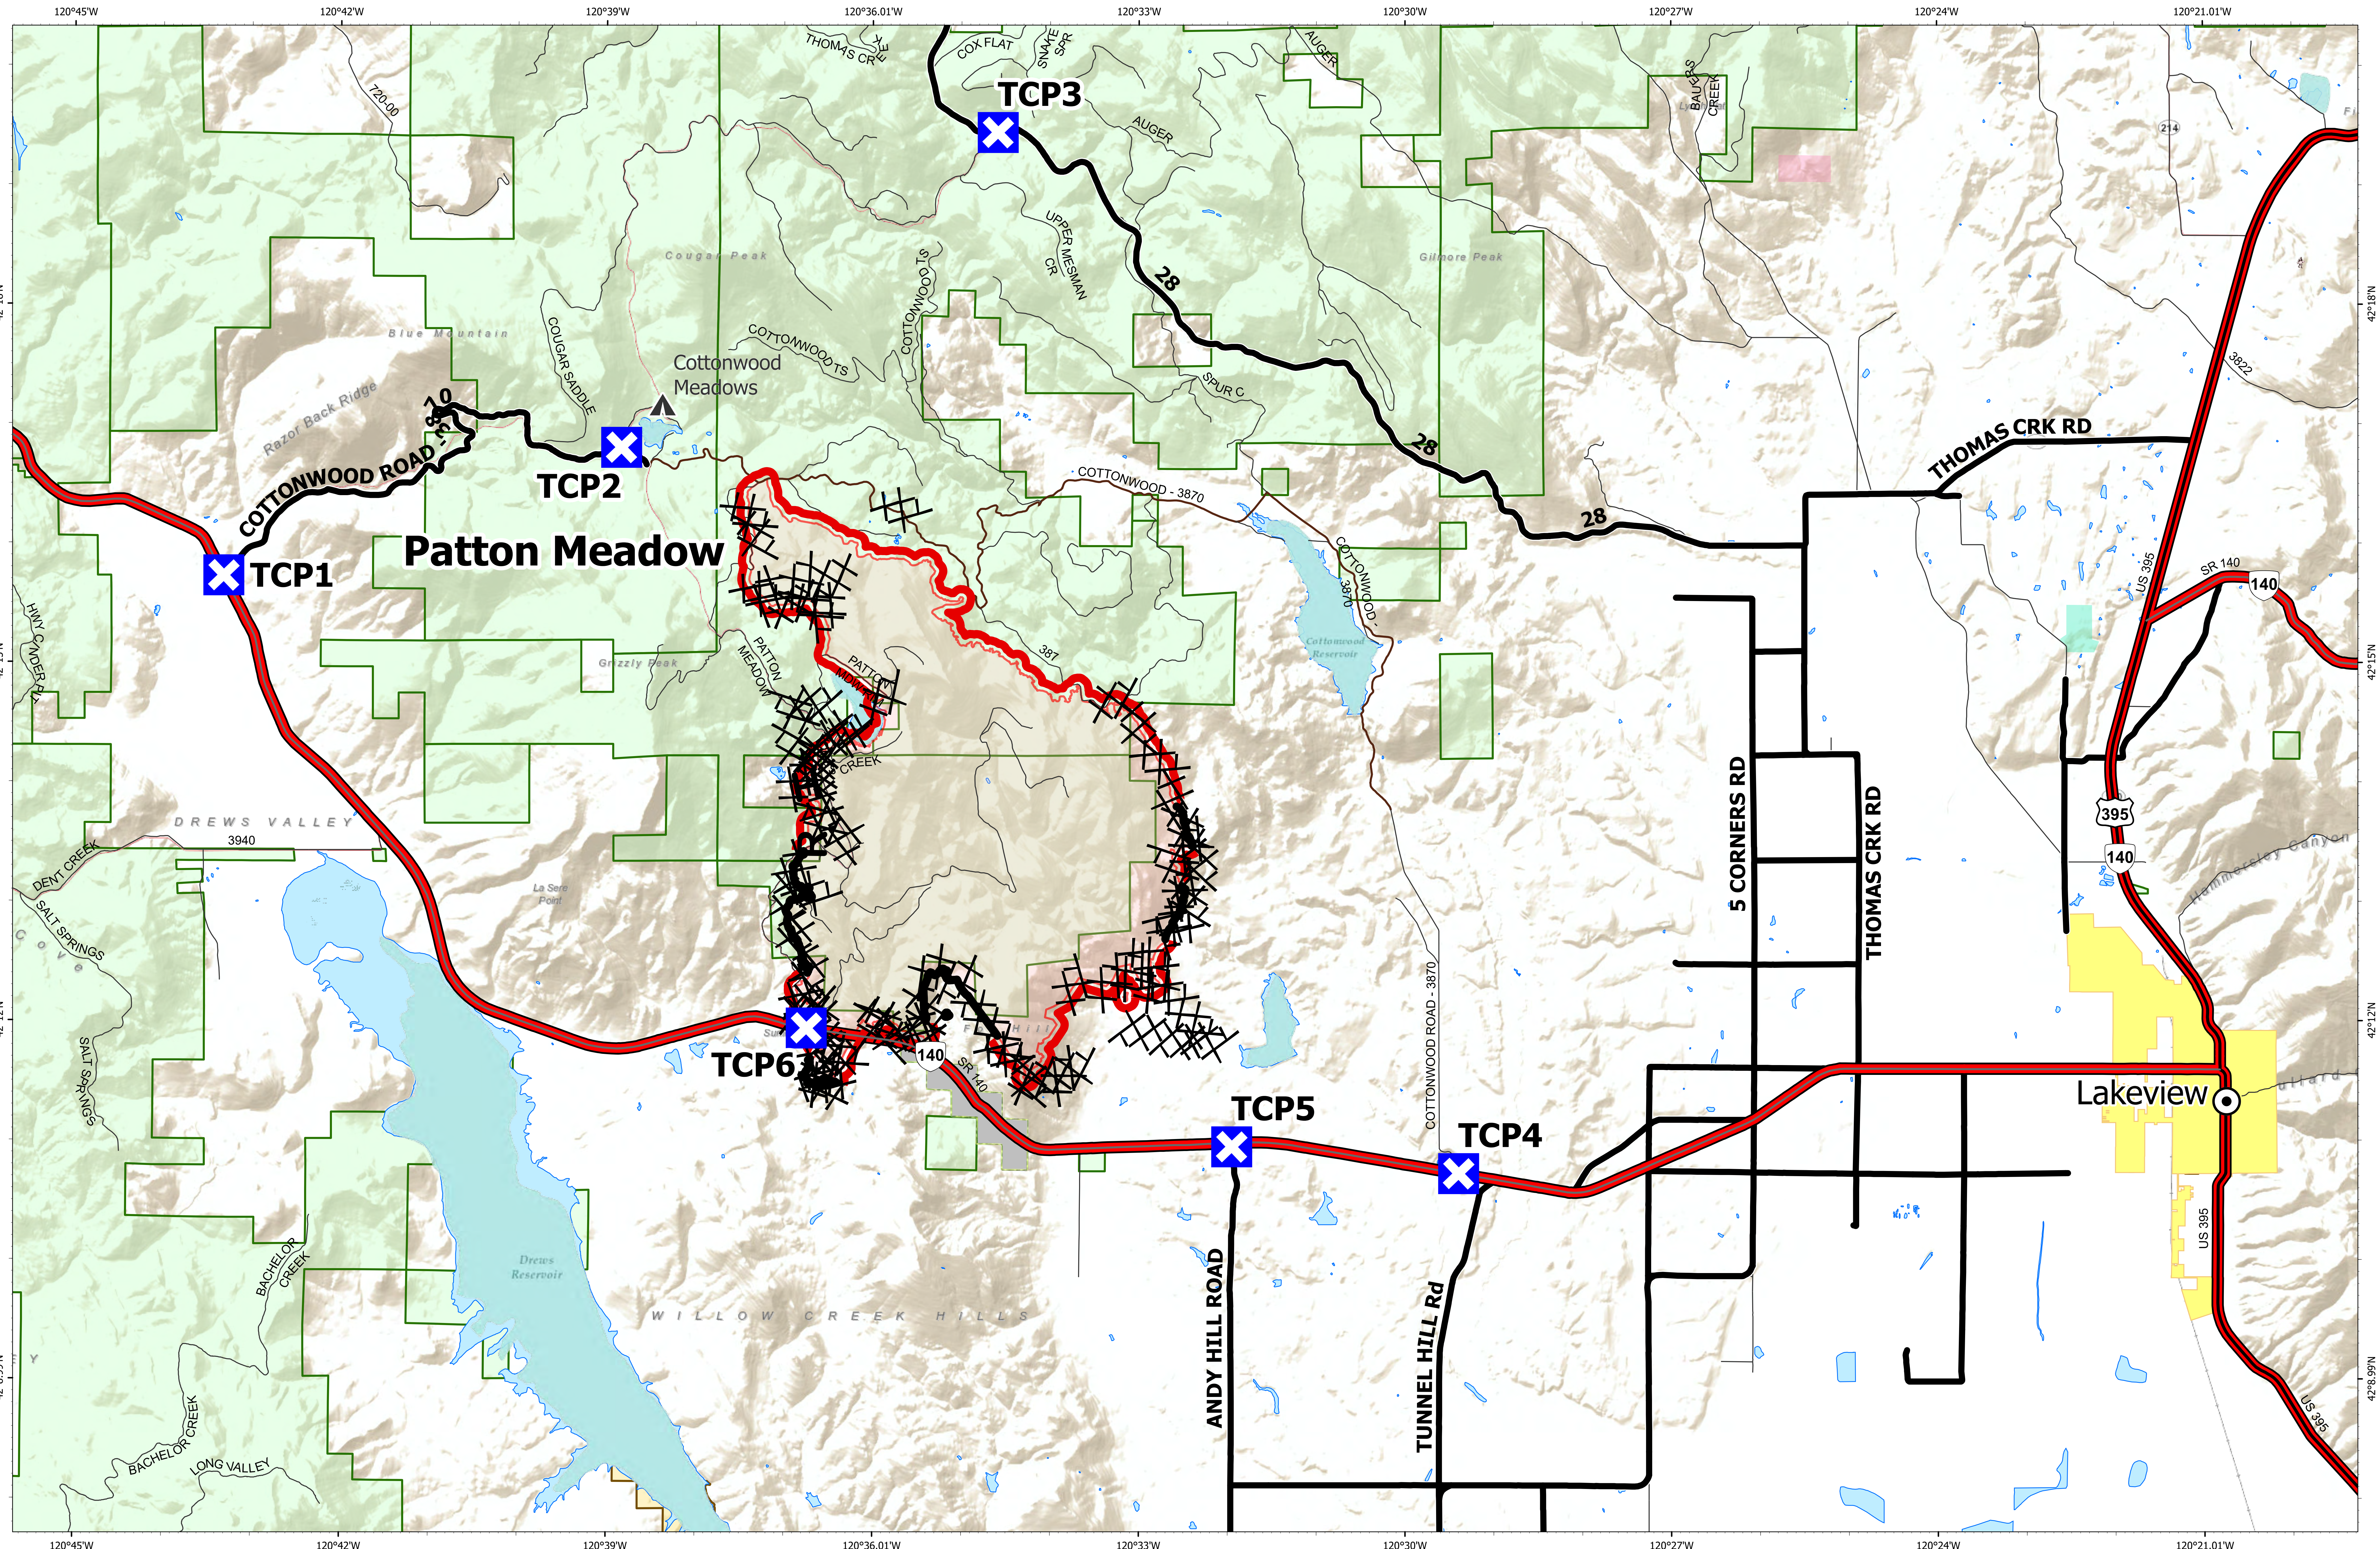

# Information Map

# Fox Complex

Patton Meadow Fire

August 21, 2021

August 21, 2021

Fox Complex

Information Map

08/21/2021 0737  
North American 1983 Datum, Lat/Long Grid  
Fox Cpx: 8947 acres at 08/18/21 @ 18:40 hrs  
Patton Meadow: 8,123 acres  
Willow Valley: 824 acres

- |                        |                     |  |
|------------------------|---------------------|--|
| Fire Area              | Closure             | Oregon Department of State Lands       |
| Completed Dozer Line   | Interstate, Highway | Oregon Parks and Recreation Department |
| Completed Hand Line    | Paved               | US Bureau of Land Management           |
| Completed Road as Line | All weather         | US Forest Service                      |
| Fire Edge              | Mainline Rd         | Other Federal Lands                    |
| Contained Line         | State Boundary      |  |