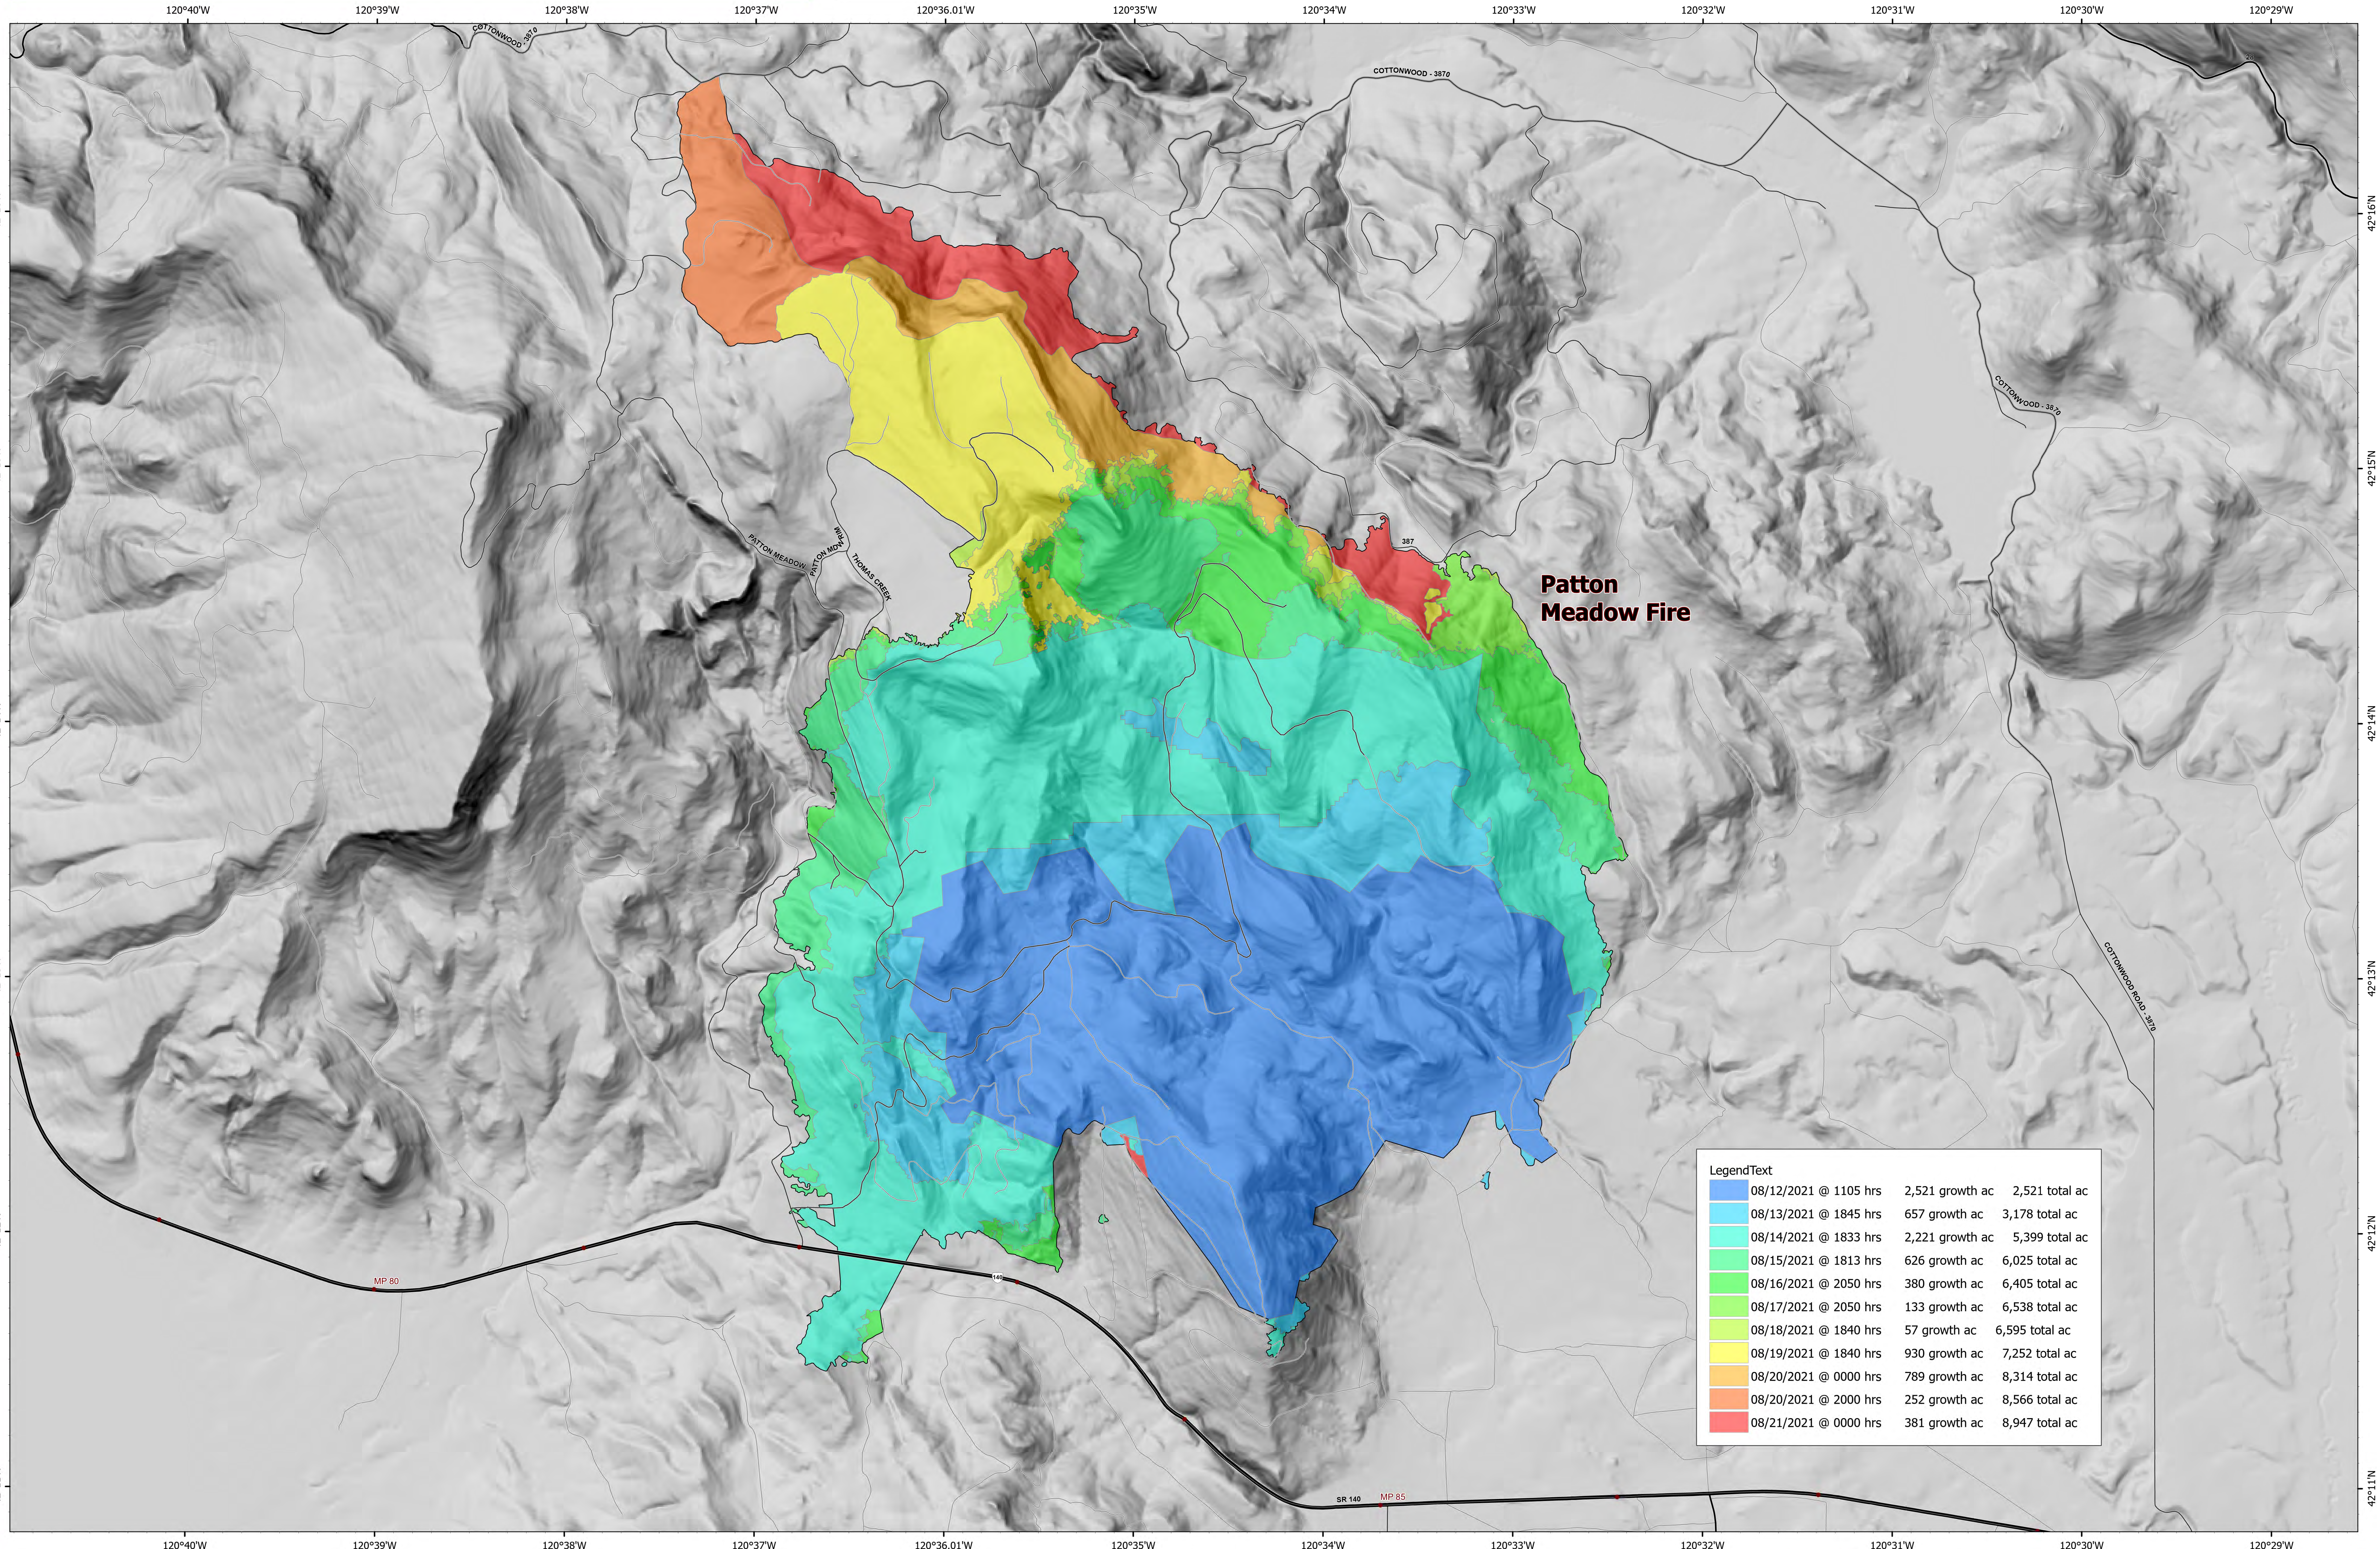

Progression Map

Patton Meadow ORFWF210419

August 21, 2021

Progression Patton Meadow ORFWF210419 August 21, 2021

ODF Team 3 GIS
08/21/2021 0730
Acres from IR

Fox Cpx: 8947 acres at 08/18/21 @ 18:40 hrs
Patton Meadow: 8,123 acres
Willow Valley: 824 acres

Scan to download maps

Use the camera on a mobile device