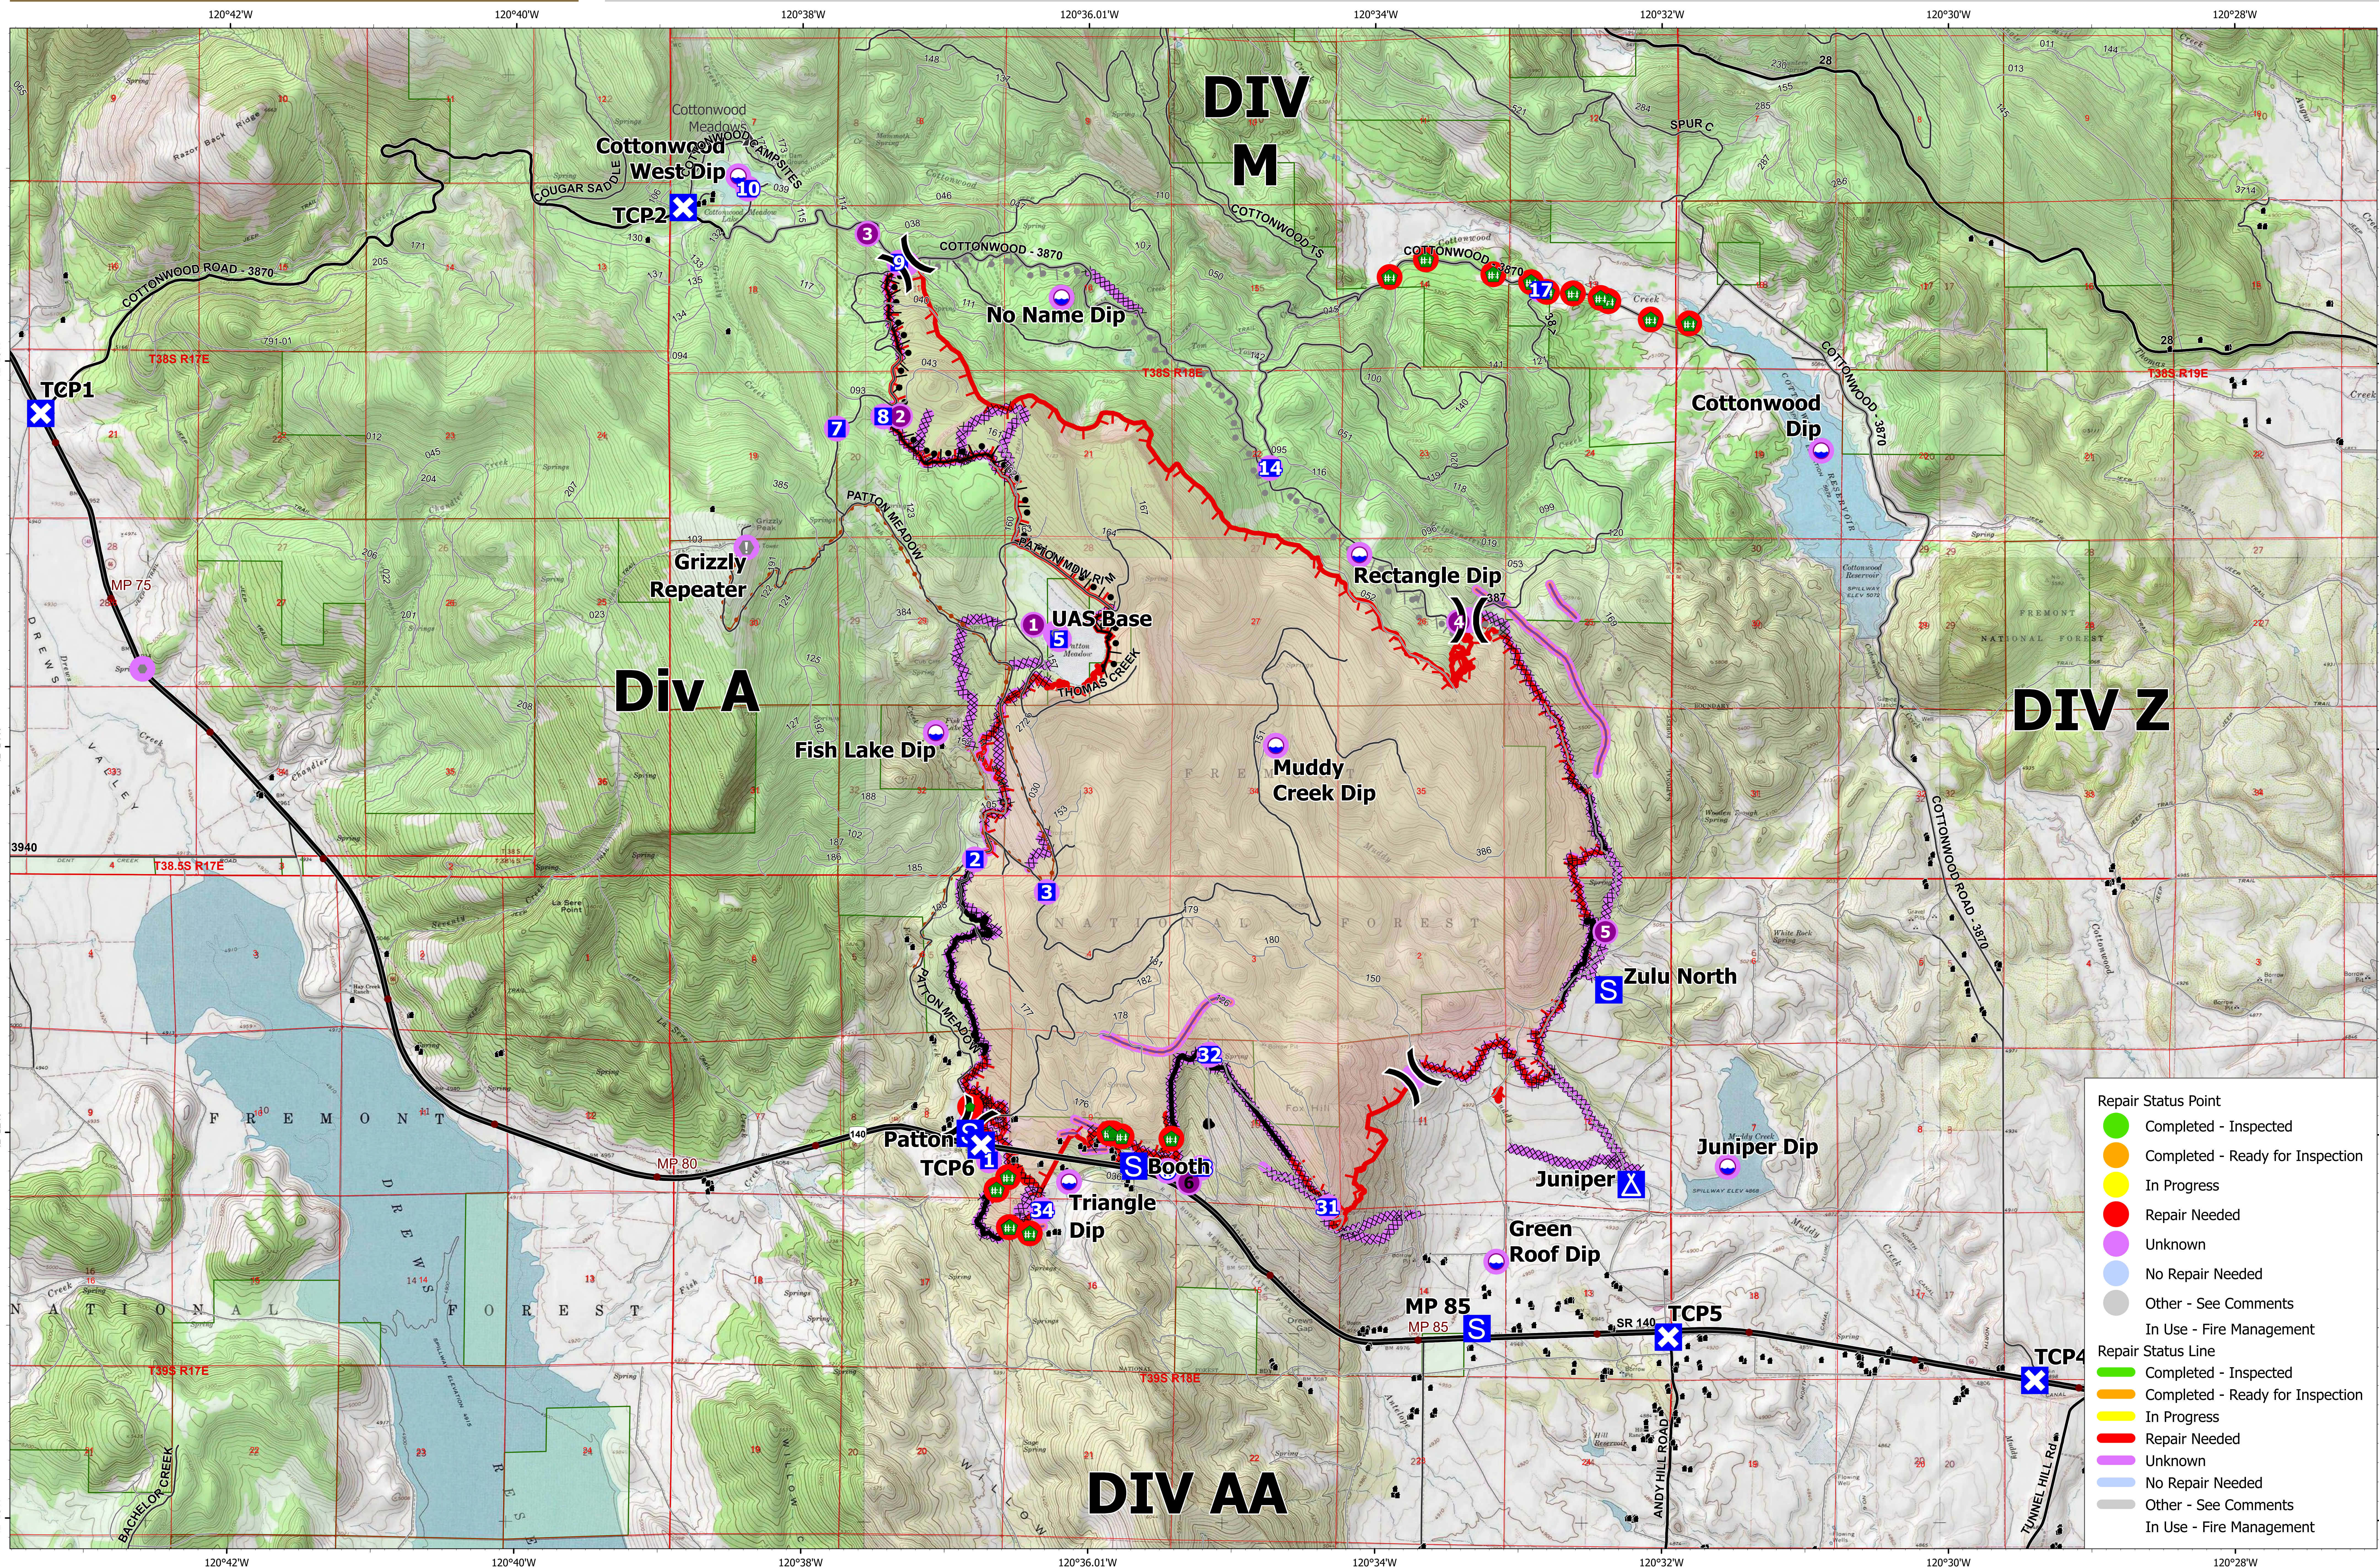

Repair Map

Patton Meadow ORFWF210419

August 20, 2021

August 20, 2021

ORFWF210419

Patton Meadow

Repair Map

0 0.5 1 2 Miles

ODF Team 3 GIS
08/20/2021 2:23:4
Acres from IR & DIVS

Fox Cpx: 8567 acres at 08/18/21 @ 18:40 hrs
Patton Meadow: 7,743 acres
Willow Valley: 824 acres

- Fire Area
- Completed Burnout
- Completed Dozer Line
- Completed Hand Line
- Completed Road as Line
- Planned Burnout
- Retardant Drop
- Fire Edge Line
- Contained Line
- Dip Site
- Helispot
- Division Break
- Drop Point
- Closure
- Camp
- Staging Area
- Value at Risk
- Other
- Repair Point
- Fence - Cut/Damaged
- Water Source
- Structures
- Oregon Parks and Recreation Department
- US Forest Service
- State Boundary
- Buried Transmission Line