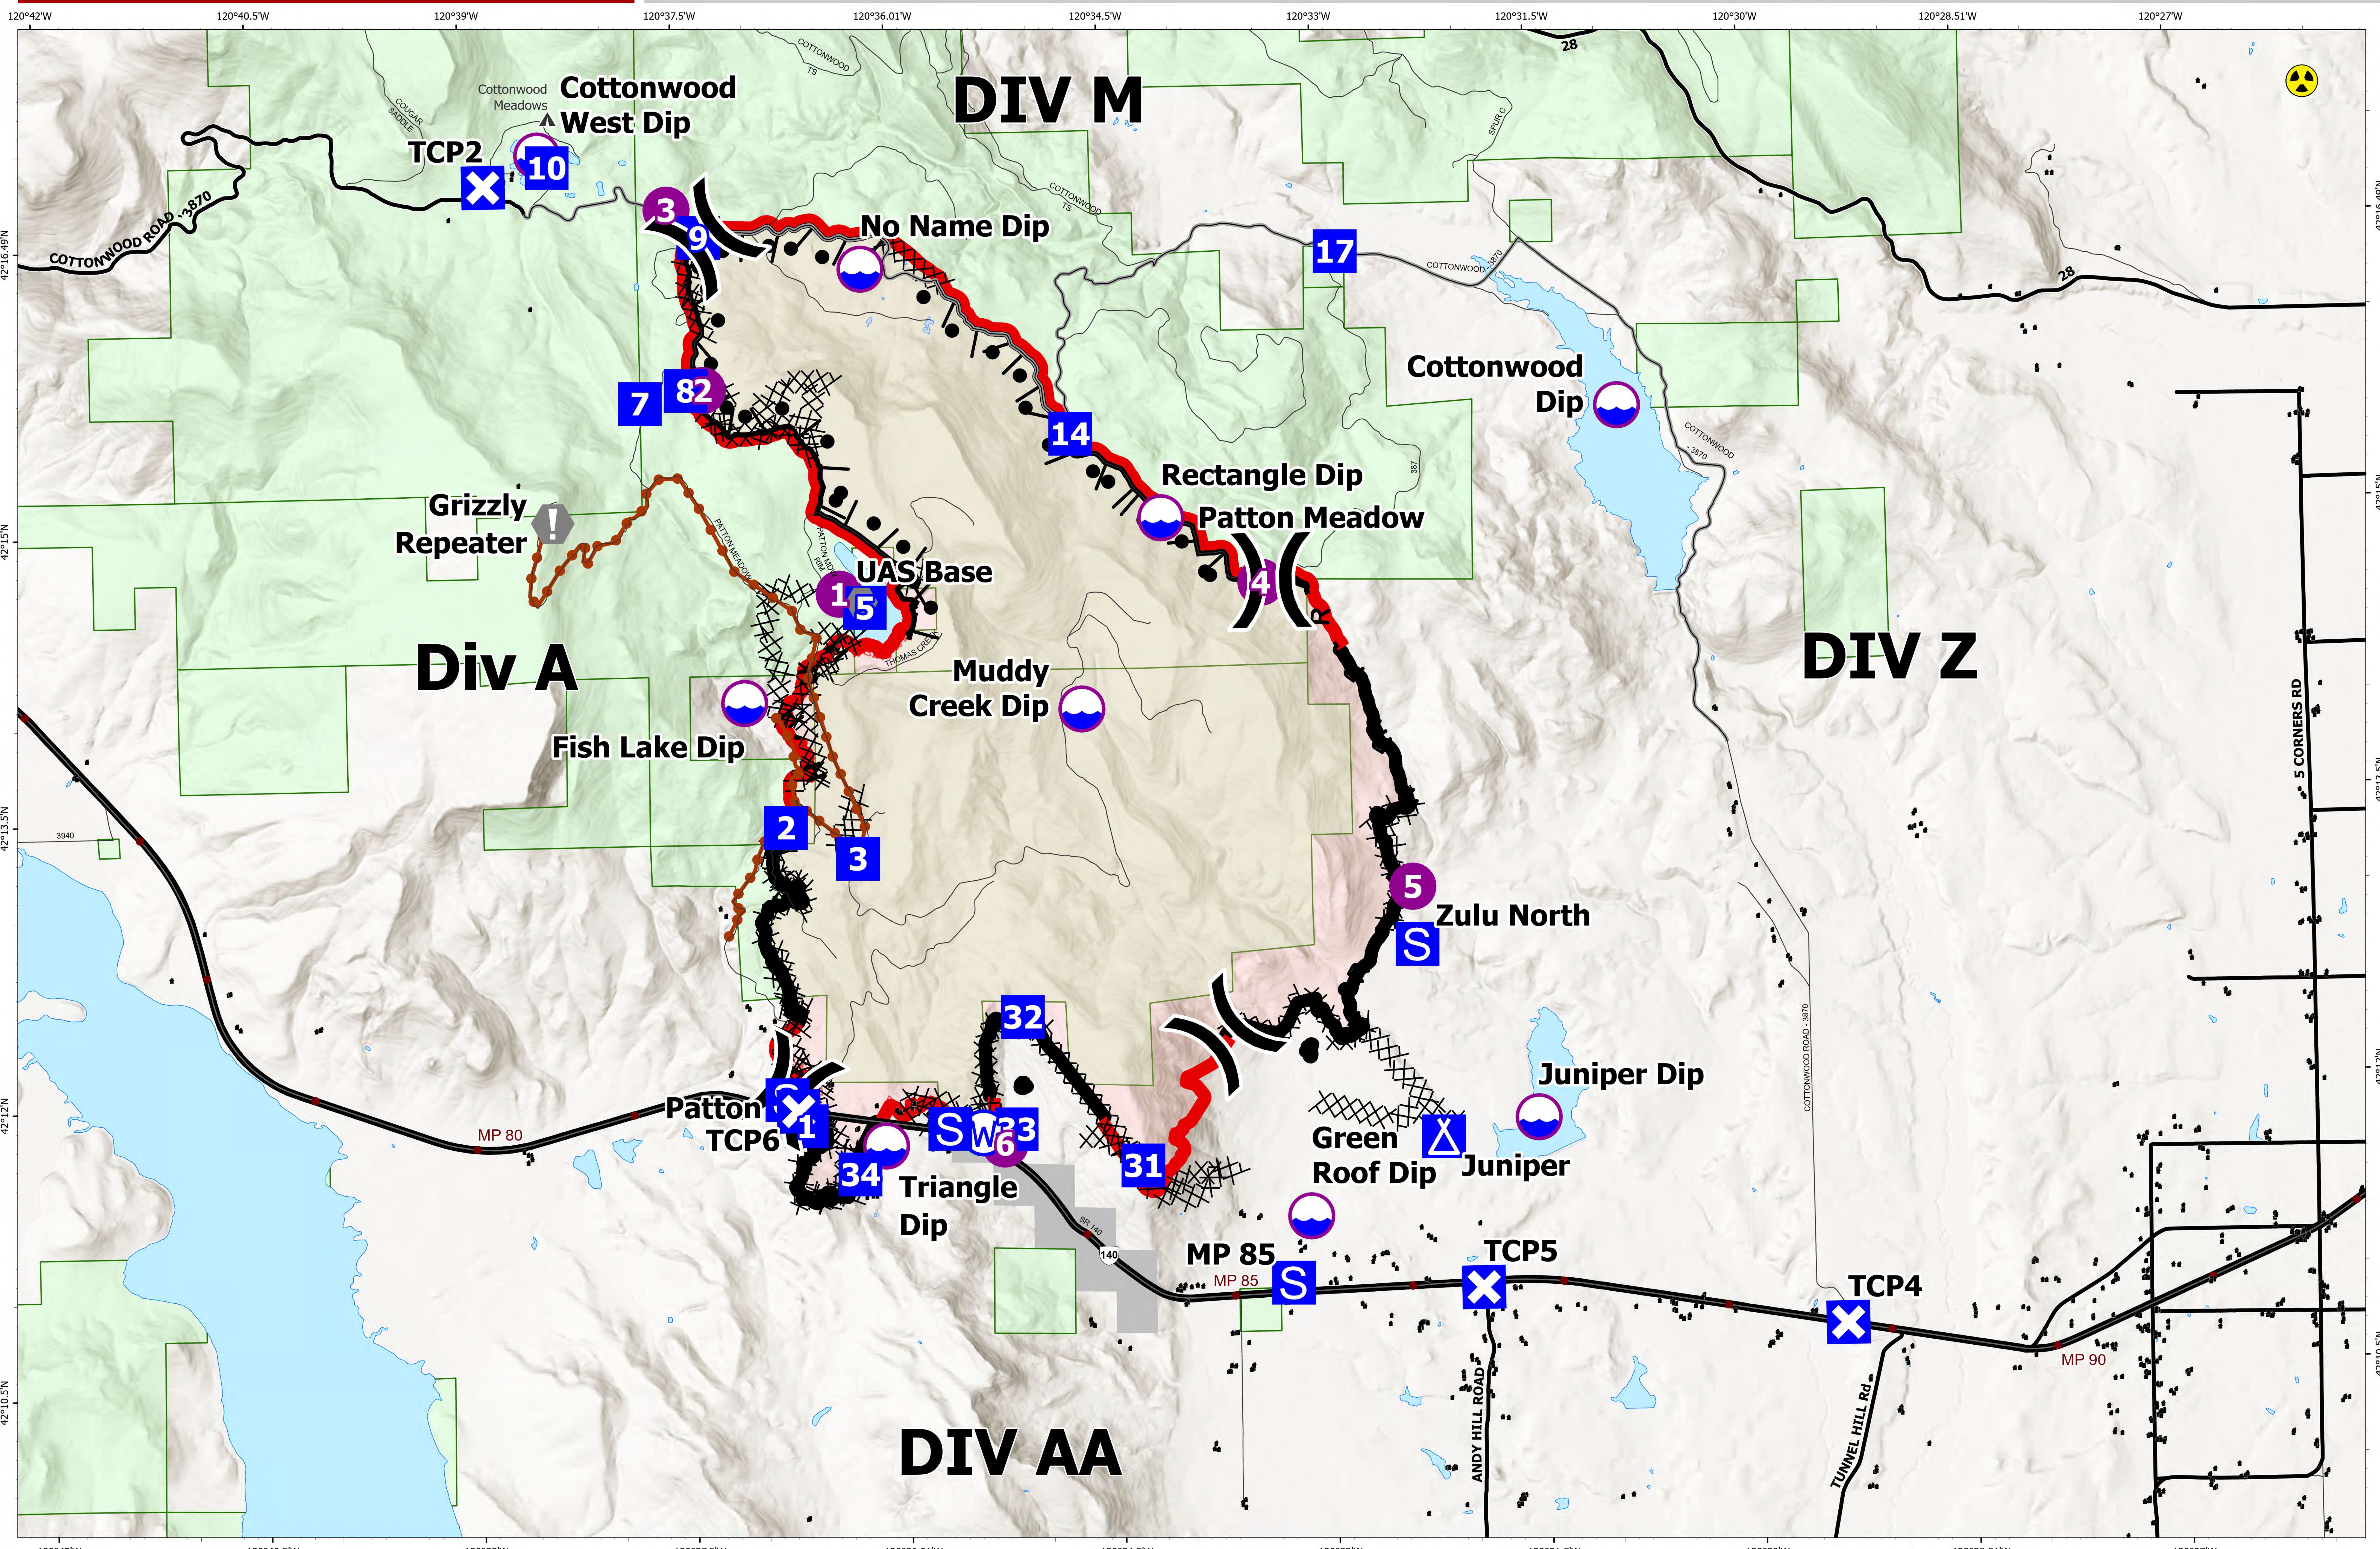

Briefing Map

Patton Meadow

ORFWF210419

August 22, 2021
Day Shift

ODF Team 3 GIS
 08/22/2021 0800
 Acres from IR & OSC
 North American 1983 Datum, LatLong Grid
 Fox Cpx: 8948 acres at 08/21/21 @ 07:30 hrs
 Patton Meadow: 8948 acres
 Willow Valley: 824 acres

- | | | | | |
|------------------------|----------------|---------------|--------------------------|--------------------------|
| Fire Area | Fire Edge | Drop Point | Hazard | Paved |
| Completed Burnout | Contained Line | Closure | Hazard | Mainline Rd |
| Completed Dozer Line | Dip Site | Camp | Water Source | All weather |
| Completed Hand Line | Helispot | Staging Area | Structures | State Boundary |
| Completed Road as Line | Division Break | Value at Risk | Federal or State highway | Buried Transmission Line |

Use the camera on a mobile device