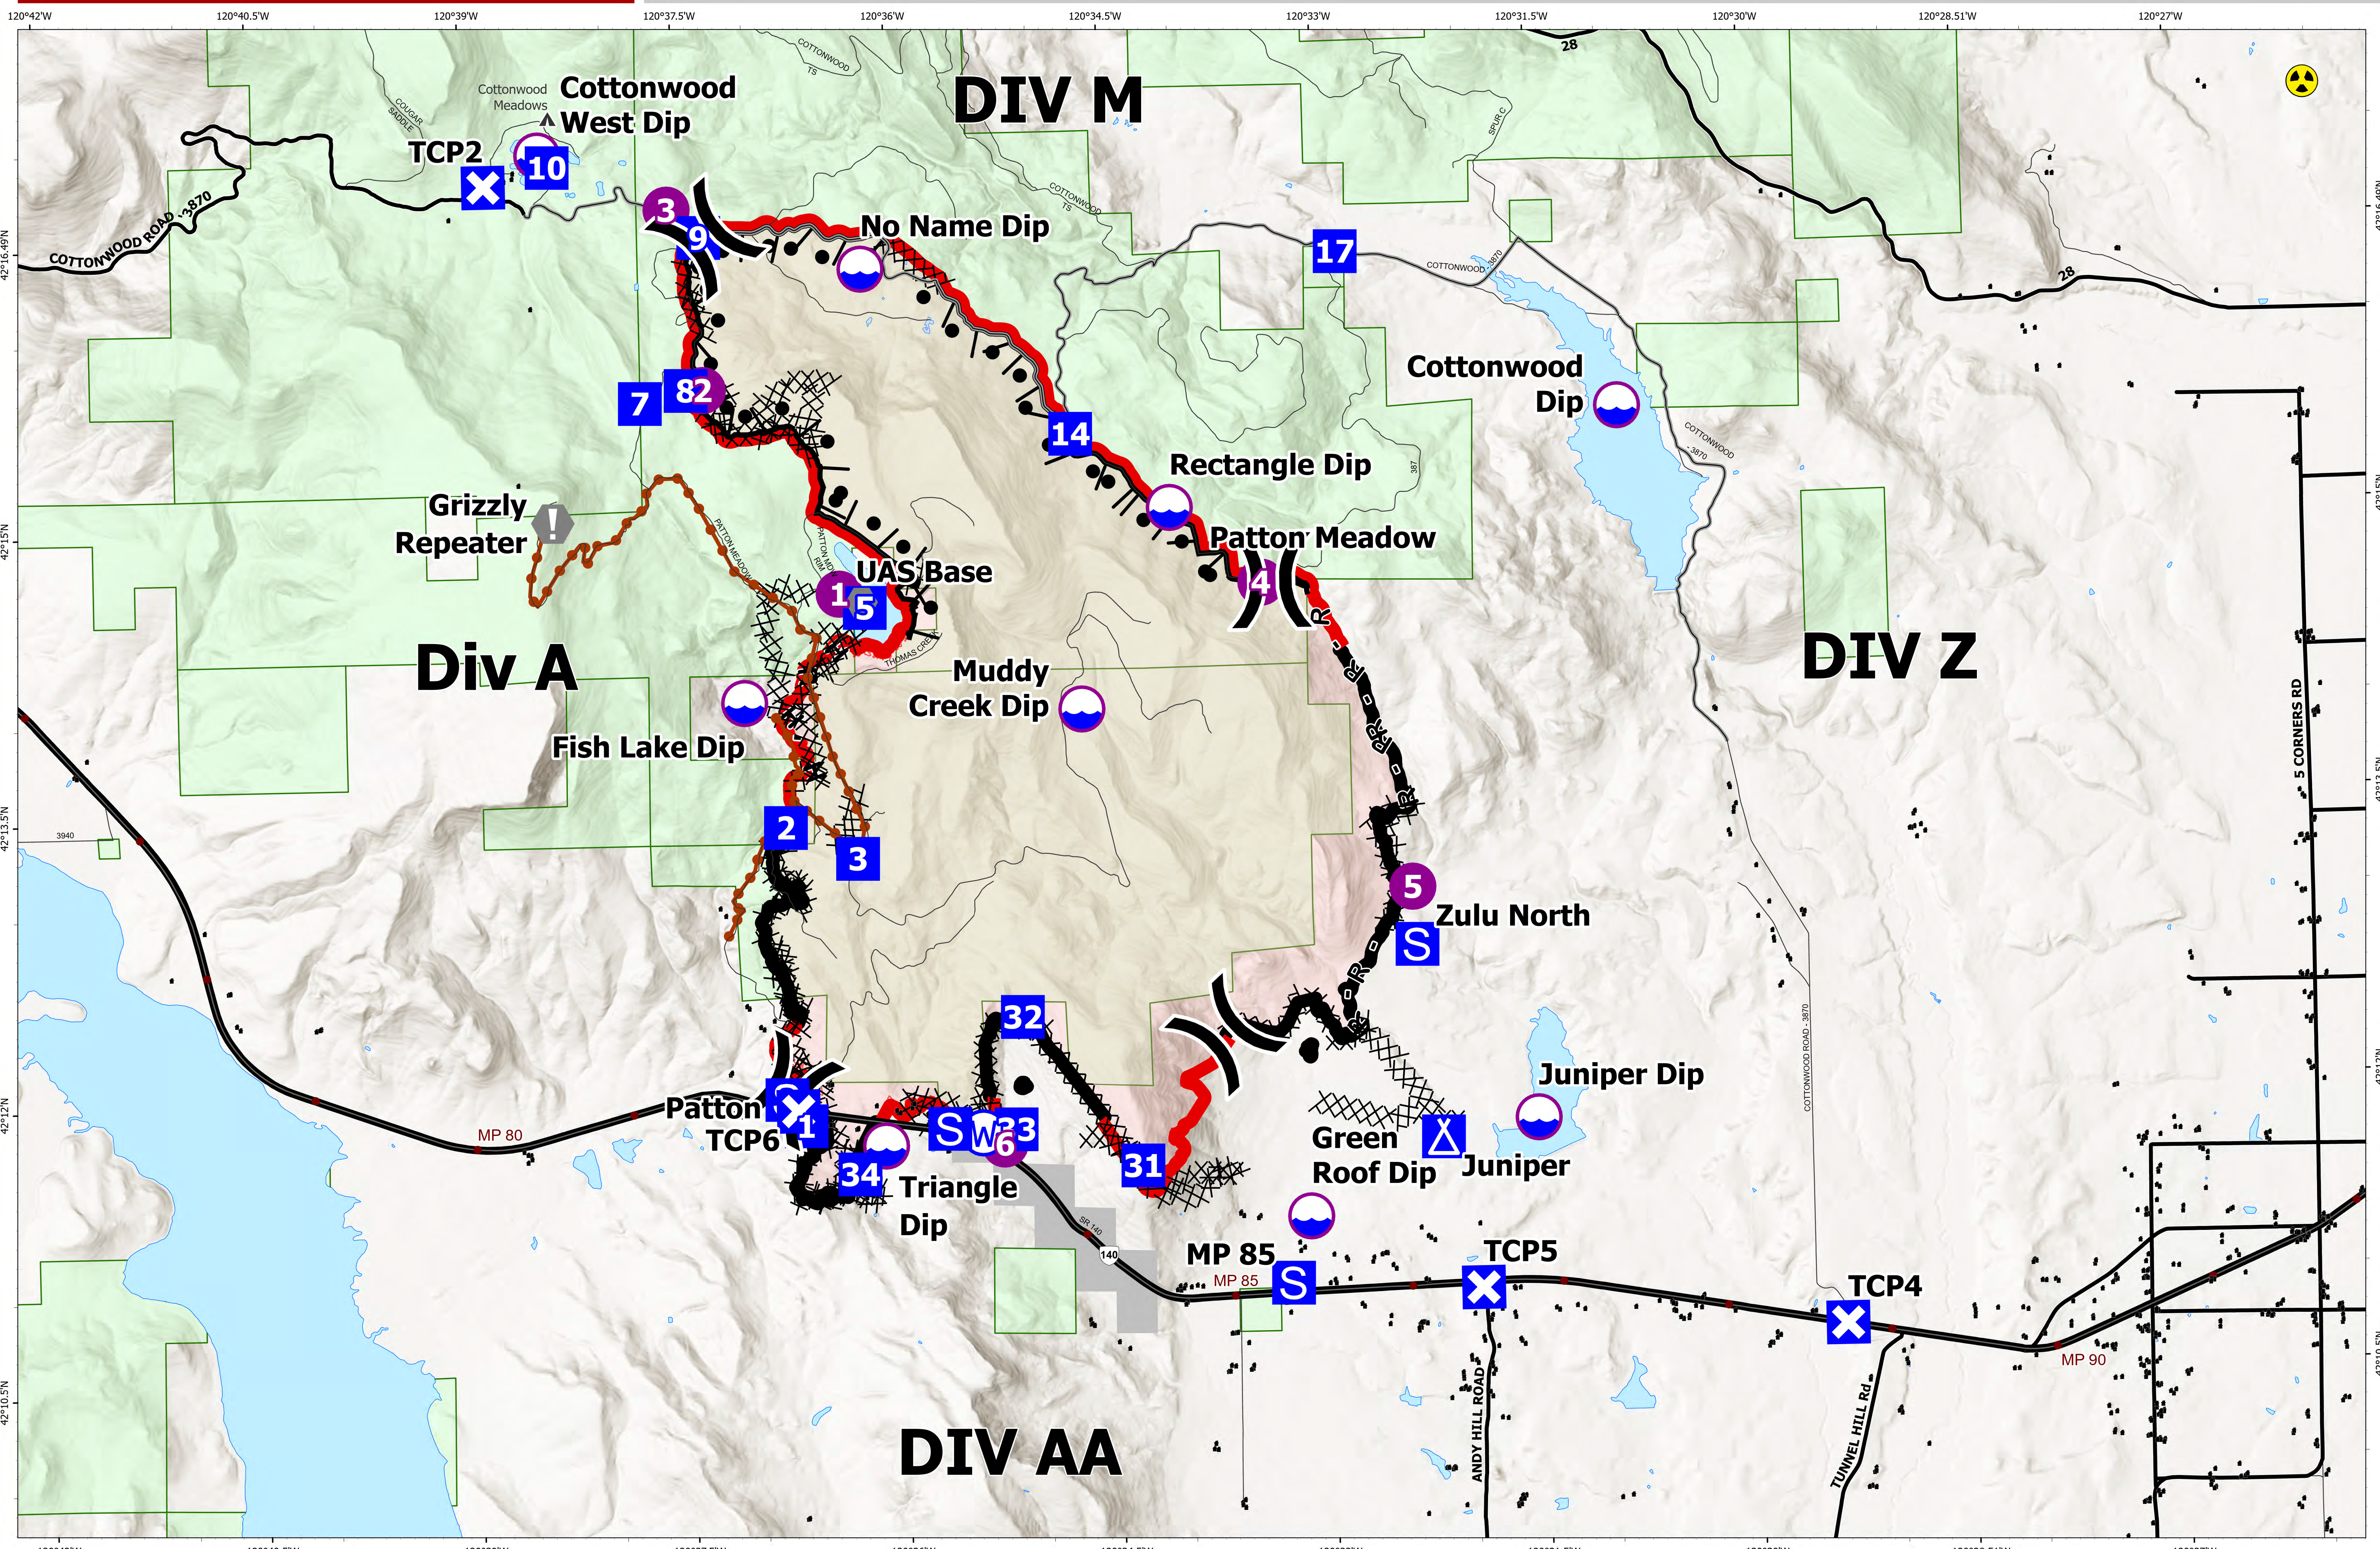

# Briefing Map

# Patton Meadow

ORFWF210419

August 22, 2021  
Night Shift

ODF Team 3 GIS  
08/22/2021 1414  
Acres from IR & OSC  
North American 1983 Datum, LatLong Grid

Fox Cpx: 9,771 acres at 08/21/21 @ 07:30 hrs  
Patton Meadow: 8947 acres  
Willow Valley: 824 acres

- |                        |                |               |                          |                          |
|------------------------|----------------|---------------|--------------------------|--------------------------|
| Fire Area              | Fire Edge      | Drop Point    | Hazard                   | Paved                    |
| Completed Burnout      | Contained Line | Closure       | Hazard                   | Mainline Rd              |
| Completed Dozer Line   | Dip Site       | Camp          | Water Source             | All weather              |
| Completed Hand Line    | Helispot       | Staging Area  | Structures               | State Boundary           |
| Completed Road as Line | Division Break | Value at Risk | Federal or State highway | Buried Transmission Line |

Use the camera on a mobile device